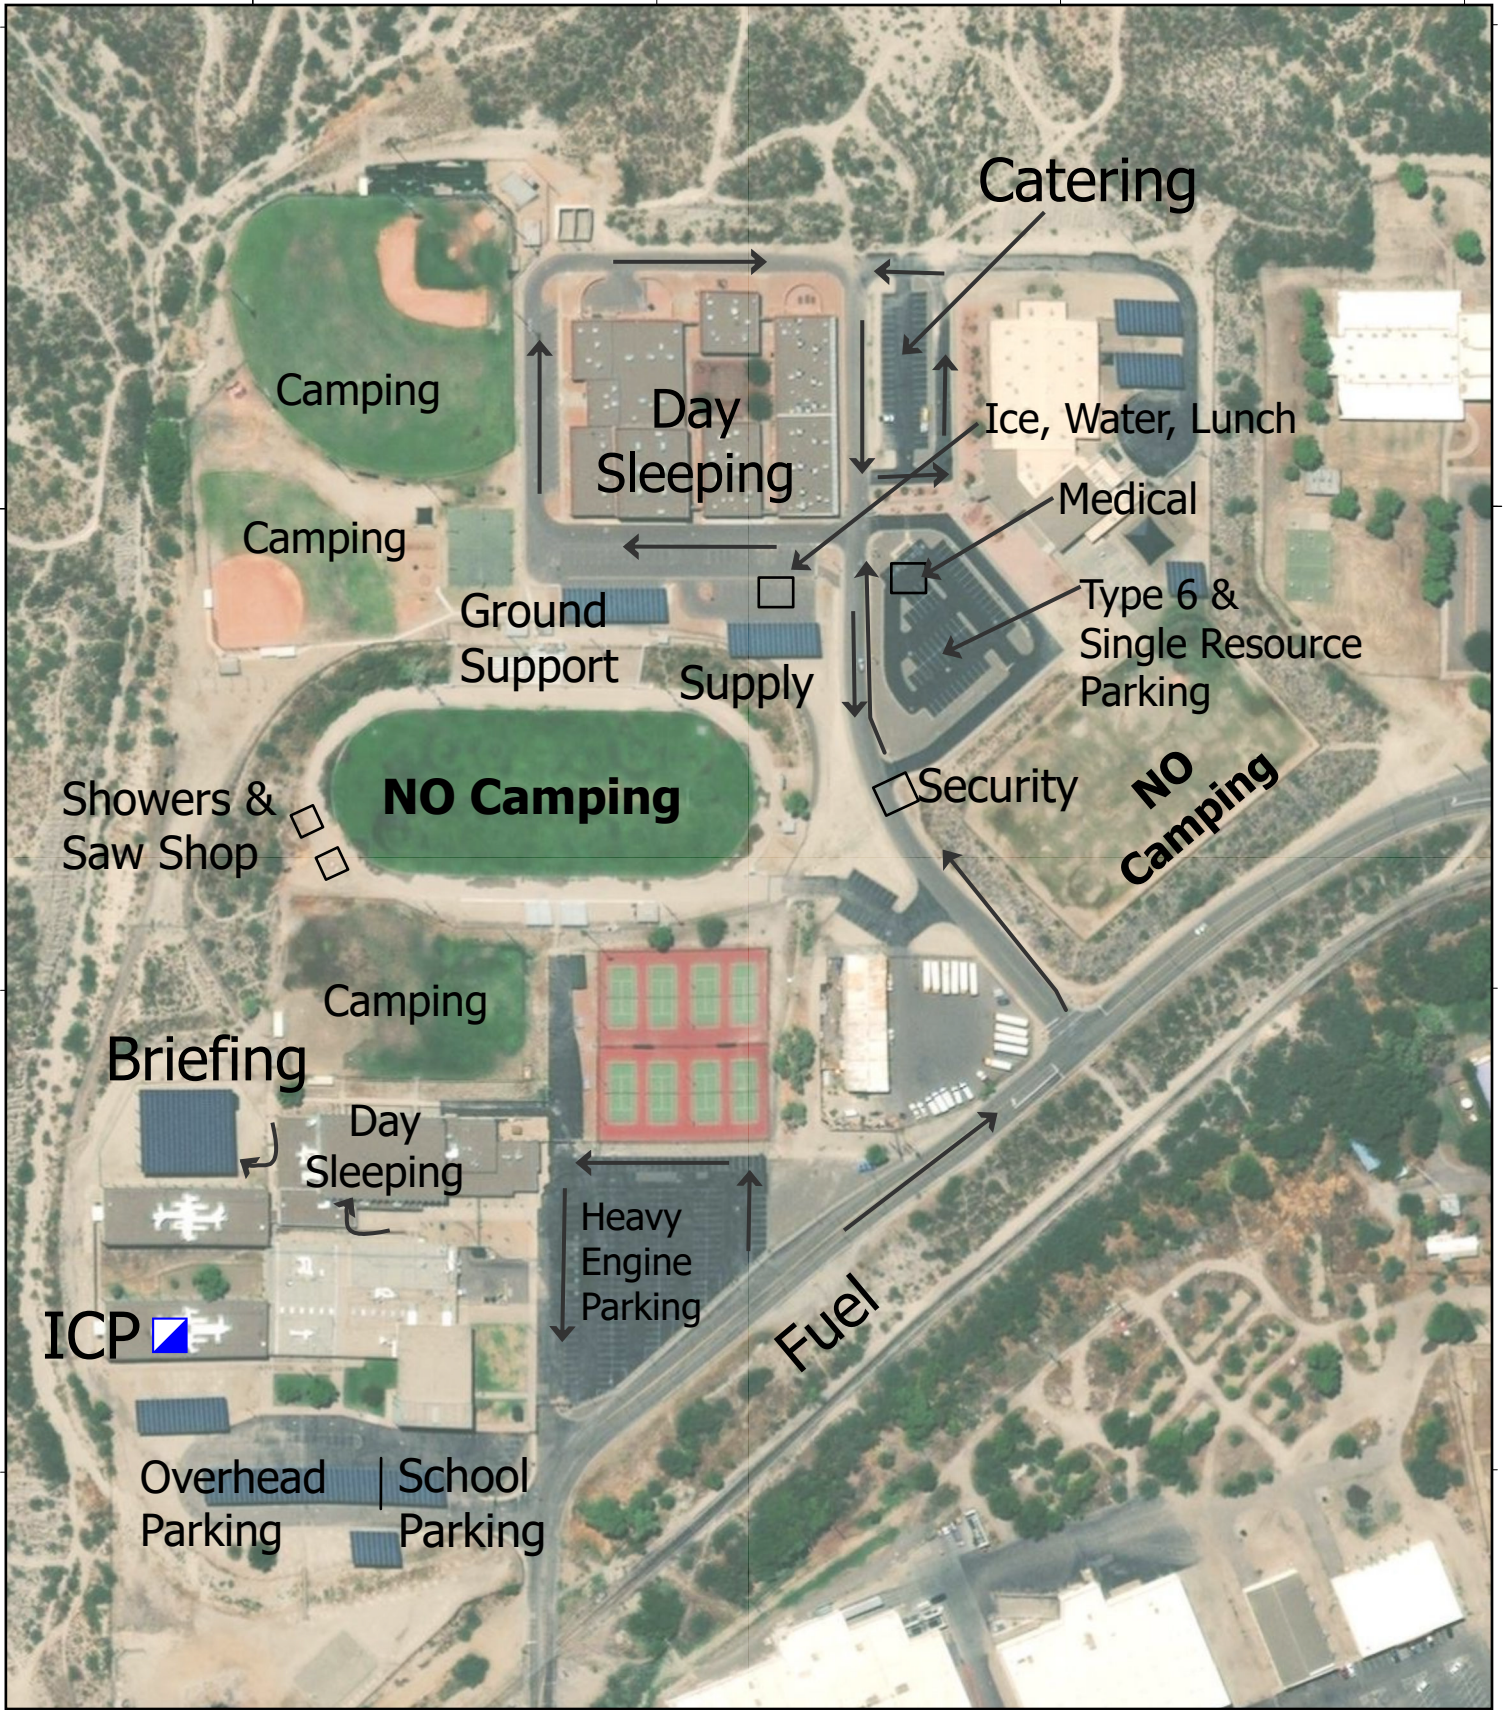

110°50'W

110°50'W

FACILITY

ICP
Miami High School

Telegraph
AZ-TNF-1255
6/21/2021

1:2,900 - PNW IMT 6, KTG
6/21/2021 2022

North American 1983 Datum, LatLong Grid