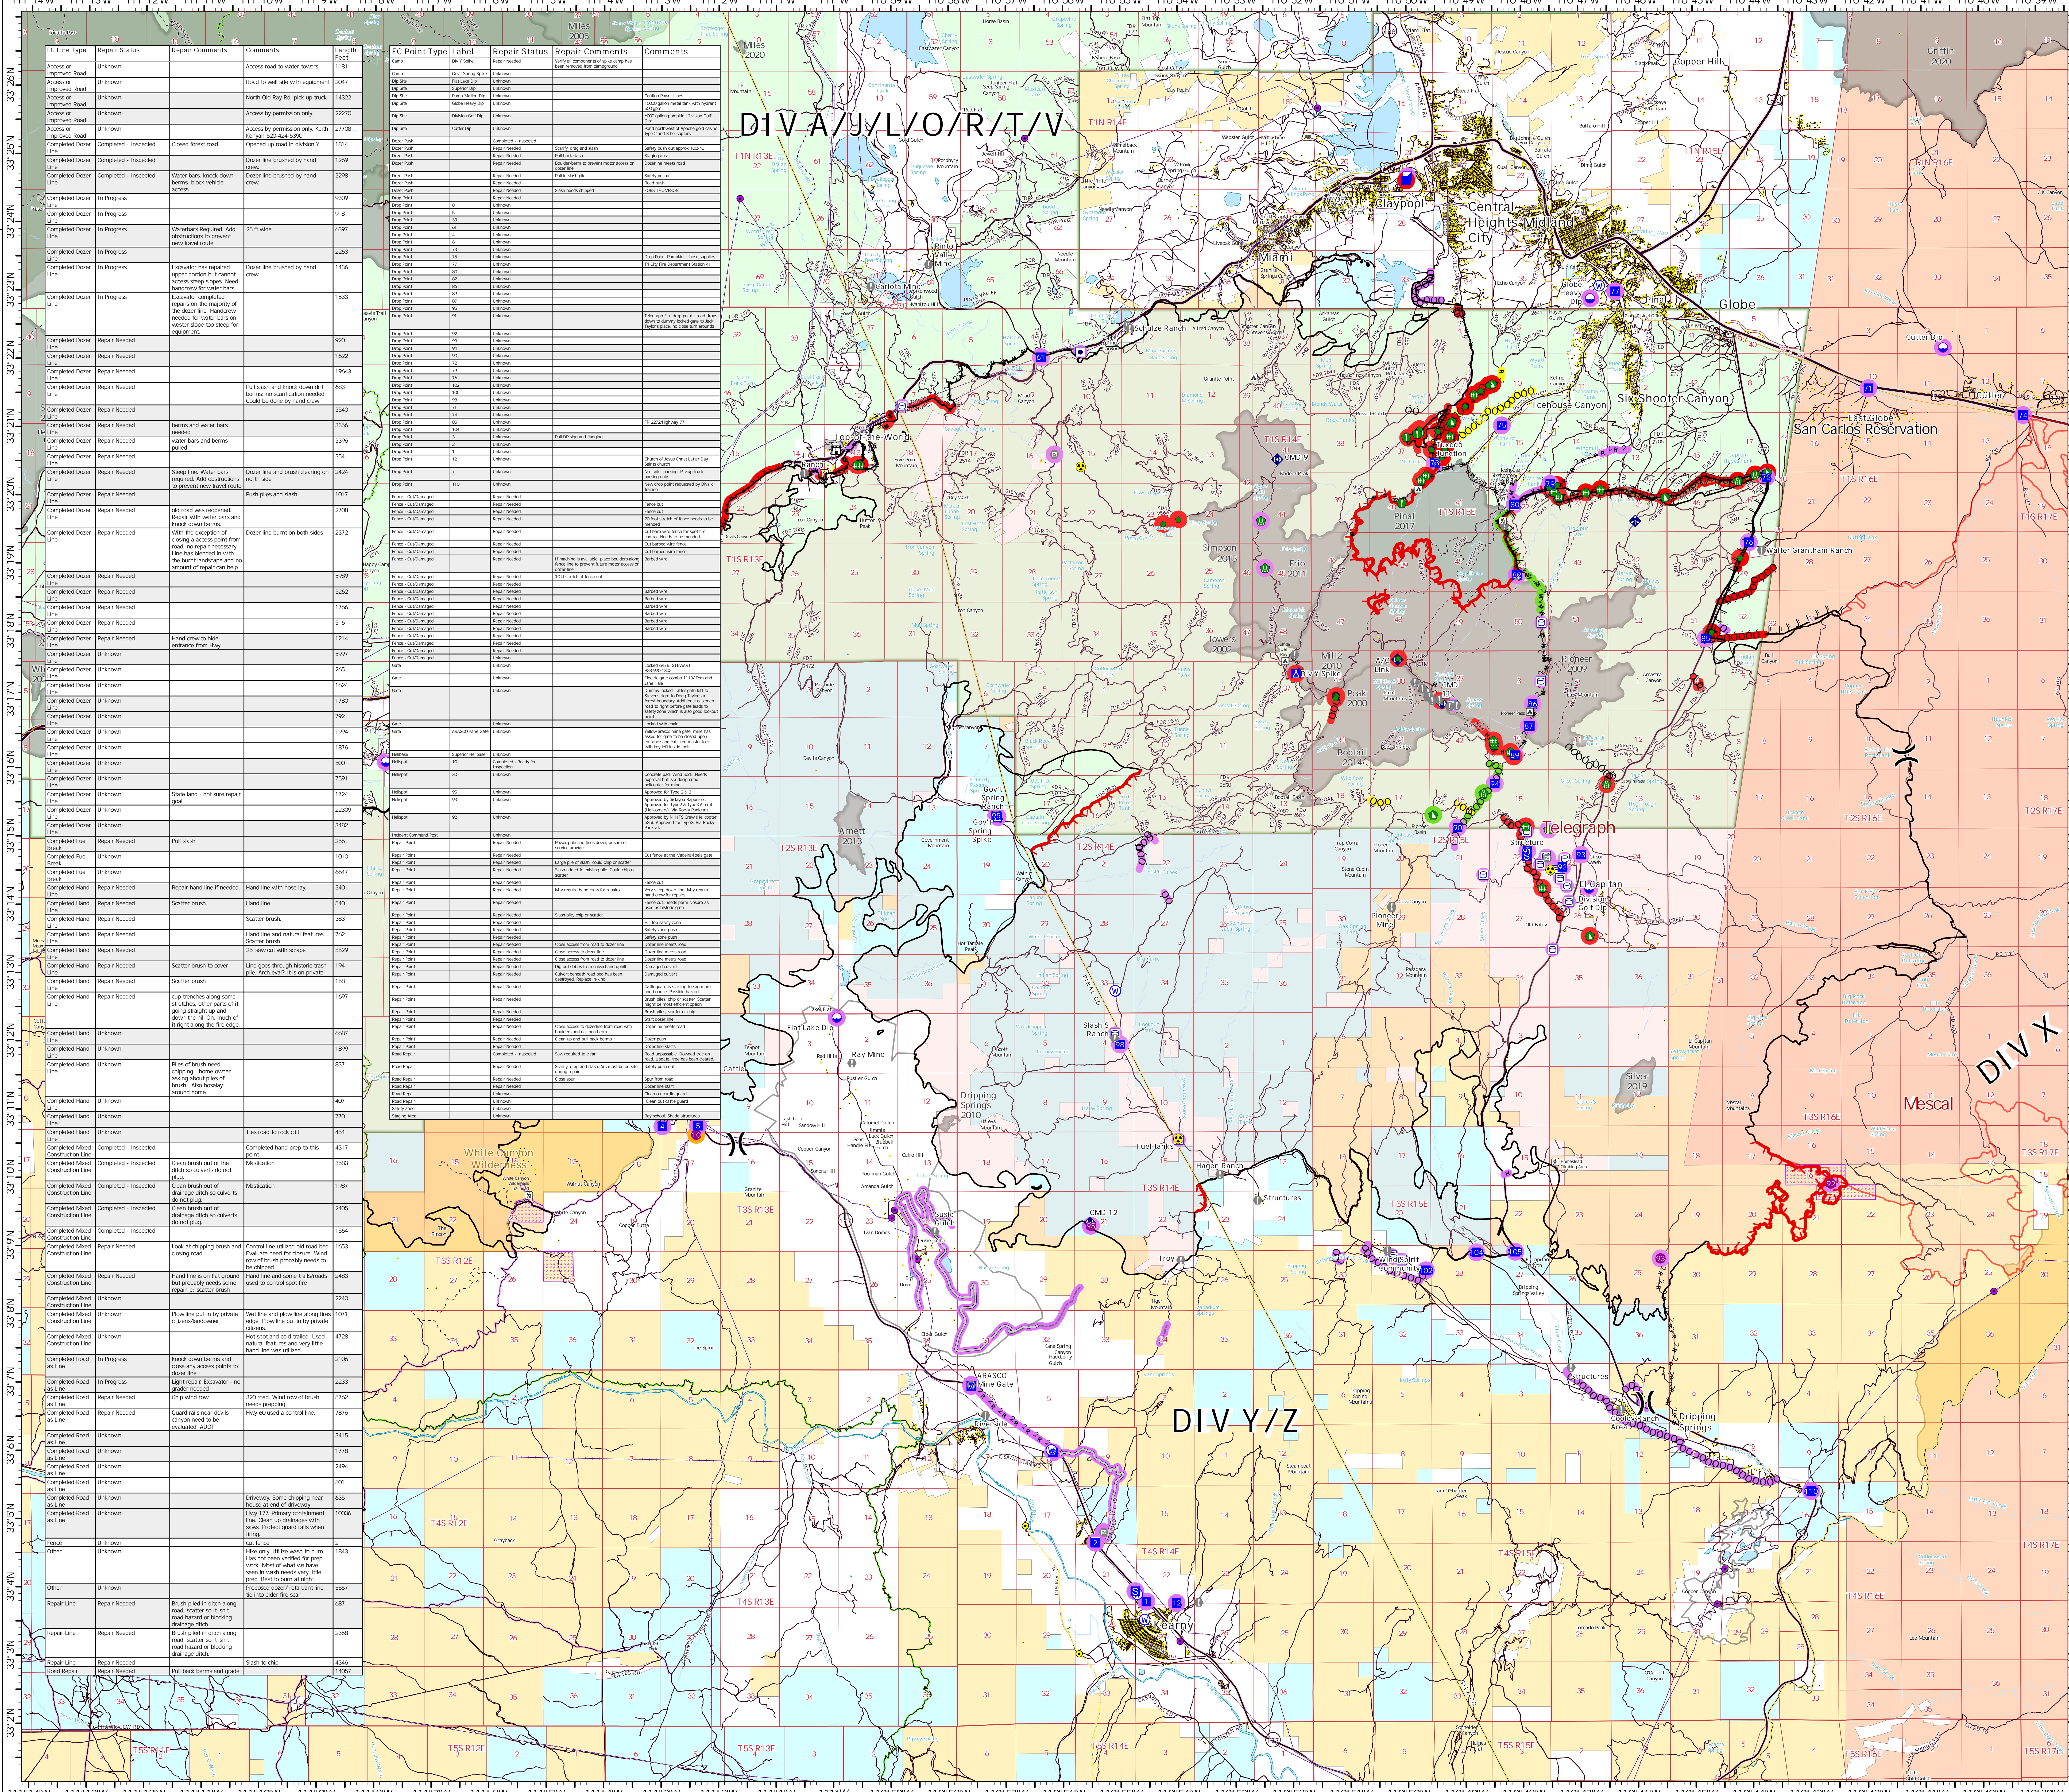

SUPPRESSION

REPAIR

Telegraph
AZ-TNF-1255
6/23/2021
180,725 acres at 6/21/2021 2226 hrs

- Completed - Inspected
- Completed - Ready for Inspection
- Repair Needed
- Unknown

Repair Status Line

- Completed - Inspected
- In Progress
- Repair Needed
- Unknown

- Structure
- Substations
- Gas Facility
- Campground
- District Office
- Recreation Residence
- Trailhead
- Other
- BLM Planned Portal Sites
- Other Property
- Water Tank
- Dip Site
- Helispot
- Helibase
- Division Break
- Incident Command Post
- Drop Point
- Camp
- Staging Area
- Lookout
- Value at Risk
- Landmark
- Gate
- Bridge
- Road Repair
- Resource Location
- Repair Point
- Fence - Cut/Damaged
- Dozer Push
- Mobile Weather Unit
- Repeater
- Safety Zone
- Hazard
- Water Source
- Completed Burnout
- Completed Dozer Line
- Completed Fuel Break
- Completed Hand Line
- Completed Mixed Construction Line
- Completed Road as Line
- Access or Improved Road
- Other
- Road Repair
- Fire Edge
- Contained Line
- Other
- Wildfire Daily Fire Perimeter
- Road
- Trail
- Arizona Trail
- Middle Gila Access Route
- APS Distribution Overhead Infrastructure
- Gas Line
- Oil and Natural Gas Pipelines
- Transmission Lines
- County or Equivalent
- Township/Range
- Section
- BLM
- BR
- Indian Lands
- Private
- State
- USFS
- Wilderness Area Boundary
- Federal Land within Wilderness Area
- BLM Area of Critical Environmental Concern
- Structure
- Fire History
- USFS Wilderness Area

0 2 4 Miles
0 2 4 Kilometers

FC Line Type	Repair Status	Repair Comments	Comments	Length Feet	FC Point Type	Label	Repair Status	Repair Comments	Comments
Access or Improved Road	Unknown	Access road to water towers		1181	Gate	Gate	Repair Needed	Part of components of gate were torn, been removed from gateposts	
Access or Improved Road	Unknown	Road to well site with equipment		2047	Gate	Gate	Unknown		
Access or Improved Road	Unknown	North Old Rd, pick up truck		1422	Gate	Gate	Unknown		
Access or Improved Road	Unknown	Access by permission only		2270	Gate	Gate	Unknown		
Access or Improved Road	Unknown	Access by permission only Keith		2708	Gate	Gate	Unknown		
Completed Dozer Line	Completed - Inspected	Closed forest road		1814	Gate	Gate	Unknown		
Completed Dozer Line	Completed - Inspected	Dozer line brushed by hand		1269	Gate	Gate	Unknown		
Completed Dozer Line	Completed - Inspected	Water bars, knock down berms, back vehicle access		3298	Gate	Gate	Unknown		
Completed Dozer Line	In Progress			9309	Gate	Gate	Unknown		
Completed Dozer Line	In Progress	Waterbars Required. Add vegetation to prevent erosion	25 ft wide	4397	Gate	Gate	Unknown		
Completed Dozer Line	In Progress	Excavator has repaired upper portion but cannot access steep slopes. Need backhoe to access bars		2263	Gate	Gate	Unknown		
Completed Dozer Line	In Progress	Excavator completed repairs on the majority of the dozer line. Handrow needed for water bars on steeper slopes too steep for equipment		1533	Gate	Gate	Unknown		
Completed Dozer Line	Repair Needed			920	Gate	Gate	Unknown		
Completed Dozer Line	Repair Needed			1622	Gate	Gate	Unknown		
Completed Dozer Line	Repair Needed			19643	Gate	Gate	Unknown		
Completed Dozer Line	Repair Needed	Full wash and knock down dirt berms, no scarification needed. Could be done by hand crew		463	Gate	Gate	Unknown		
Completed Dozer Line	Repair Needed	berms and water bars needed		3356	Gate	Gate	Unknown		
Completed Dozer Line	Repair Needed	Water bars and berms pulled		3396	Gate	Gate	Unknown		
Completed Dozer Line	Repair Needed	Dozer line and brush clearing on north side		364	Gate	Gate	Unknown		
Completed Dozer Line	Repair Needed	Sleep line. Water bars required. Add vegetation to prevent erosion travel route		2424	Gate	Gate	Unknown		
Completed Dozer Line	Repair Needed	Push piles and slash		1017	Gate	Gate	Unknown		
Completed Dozer Line	Repair Needed	All road was reopened. Repair with water bars and knock down berms		2108	Gate	Gate	Unknown		
Completed Dozer Line	Repair Needed	With the exception of debris, access point from road to repair necessary. One has been used to walk the burn perimeter and no amount of repair can help		2372	Gate	Gate	Unknown		
Completed Dozer Line	Repair Needed			989	Gate	Gate	Unknown		
Completed Dozer Line	Repair Needed			2062	Gate	Gate	Unknown		
Completed Dozer Line	Repair Needed			1768	Gate	Gate	Unknown		
Completed Dozer Line	Repair Needed	Hand crew to hike entrance from Hwy		1214	Gate	Gate	Unknown		
Completed Dozer Line	Unknown			9997	Gate	Gate	Unknown		
Completed Dozer Line	Unknown			265	Gate	Gate	Unknown		
Completed Dozer Line	Unknown			1624	Gate	Gate	Unknown		
Completed Dozer Line	Unknown			1780	Gate	Gate	Unknown		
Completed Dozer Line	Unknown			792	Gate	Gate	Unknown		
Completed Dozer Line	Unknown			1994	Gate	Gate	Unknown		
Completed Dozer Line	Unknown			1876	Gate	Gate	Unknown		
Completed Dozer Line	Unknown			500	Gate	Gate	Unknown		
Completed Dozer Line	Unknown			7591	Gate	Gate	Unknown		
Completed Dozer Line	Unknown	State land - not sure repair goal		1724	Gate	Gate	Unknown		
Completed Dozer Line	Unknown			22309	Gate	Gate	Unknown		
Completed Dozer Line	Unknown			3482	Gate	Gate	Unknown		
Completed Fuel Break	Repair Needed	Pull slash		256	Gate	Gate	Unknown		
Completed Fuel Break	Repair Needed			1010	Gate	Gate	Unknown		
Completed Fuel Break	Repair Needed	Large gaps of slash, slash pile or scatter		6647	Gate	Gate	Unknown		
Completed Fuel Break	Repair Needed	May require hand crew for repairs		340	Gate	Gate	Unknown		
Completed Fuel Break	Repair Needed	Scatter brush		540	Gate	Gate	Unknown		
Completed Fuel Break	Repair Needed	Scatter brush		383	Gate	Gate	Unknown		
Completed Fuel Break	Repair Needed	Hand line and natural features		762	Gate	Gate	Unknown		
Completed Fuel Break	Repair Needed	20' row cut with scrape		6029	Gate	Gate	Unknown		
Completed Fuel Break	Repair Needed	Scatter brush to cover		134	Gate	Gate	Unknown		
Completed Fuel Break	Repair Needed	Scatter brush		150	Gate	Gate	Unknown		
Completed Fuel Break	Repair Needed	Scatter brush		1697	Gate	Gate	Unknown		
Completed Fuel Break	Repair Needed	Scatter brush		4687	Gate	Gate	Unknown		
Completed Fuel Break	Repair Needed	Scatter brush		1899	Gate	Gate	Unknown