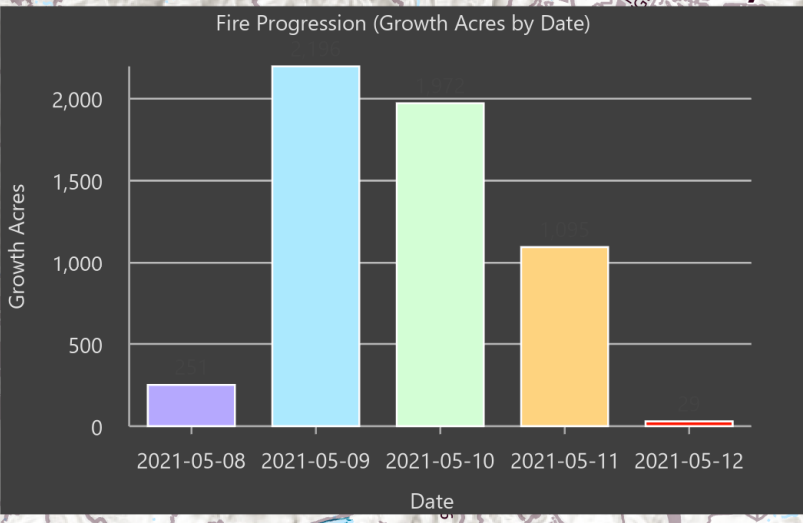

# PROGRESSION

Tussock  
AZ-PHD-455  
5/13/2021

5,517 acres at 5/12/21 5:40pm

- 2021-05-08
- 2021-05-09
- 2021-05-10
- 2021-05-11
- 2021-05-12
- Campground
- Trailhead
- Other
- Interstate Hwy
- Local Connector
- Local Road
- Ramp
- 4WD
- Trail
- USFS
- BLM Wilderness
- USFS Wilderness

1:160,000 - SWAIMT2  
5/13/2021 1026  
Acres from GIS (geodesic)  
North American 1983 Datum, Lat/Long Grid