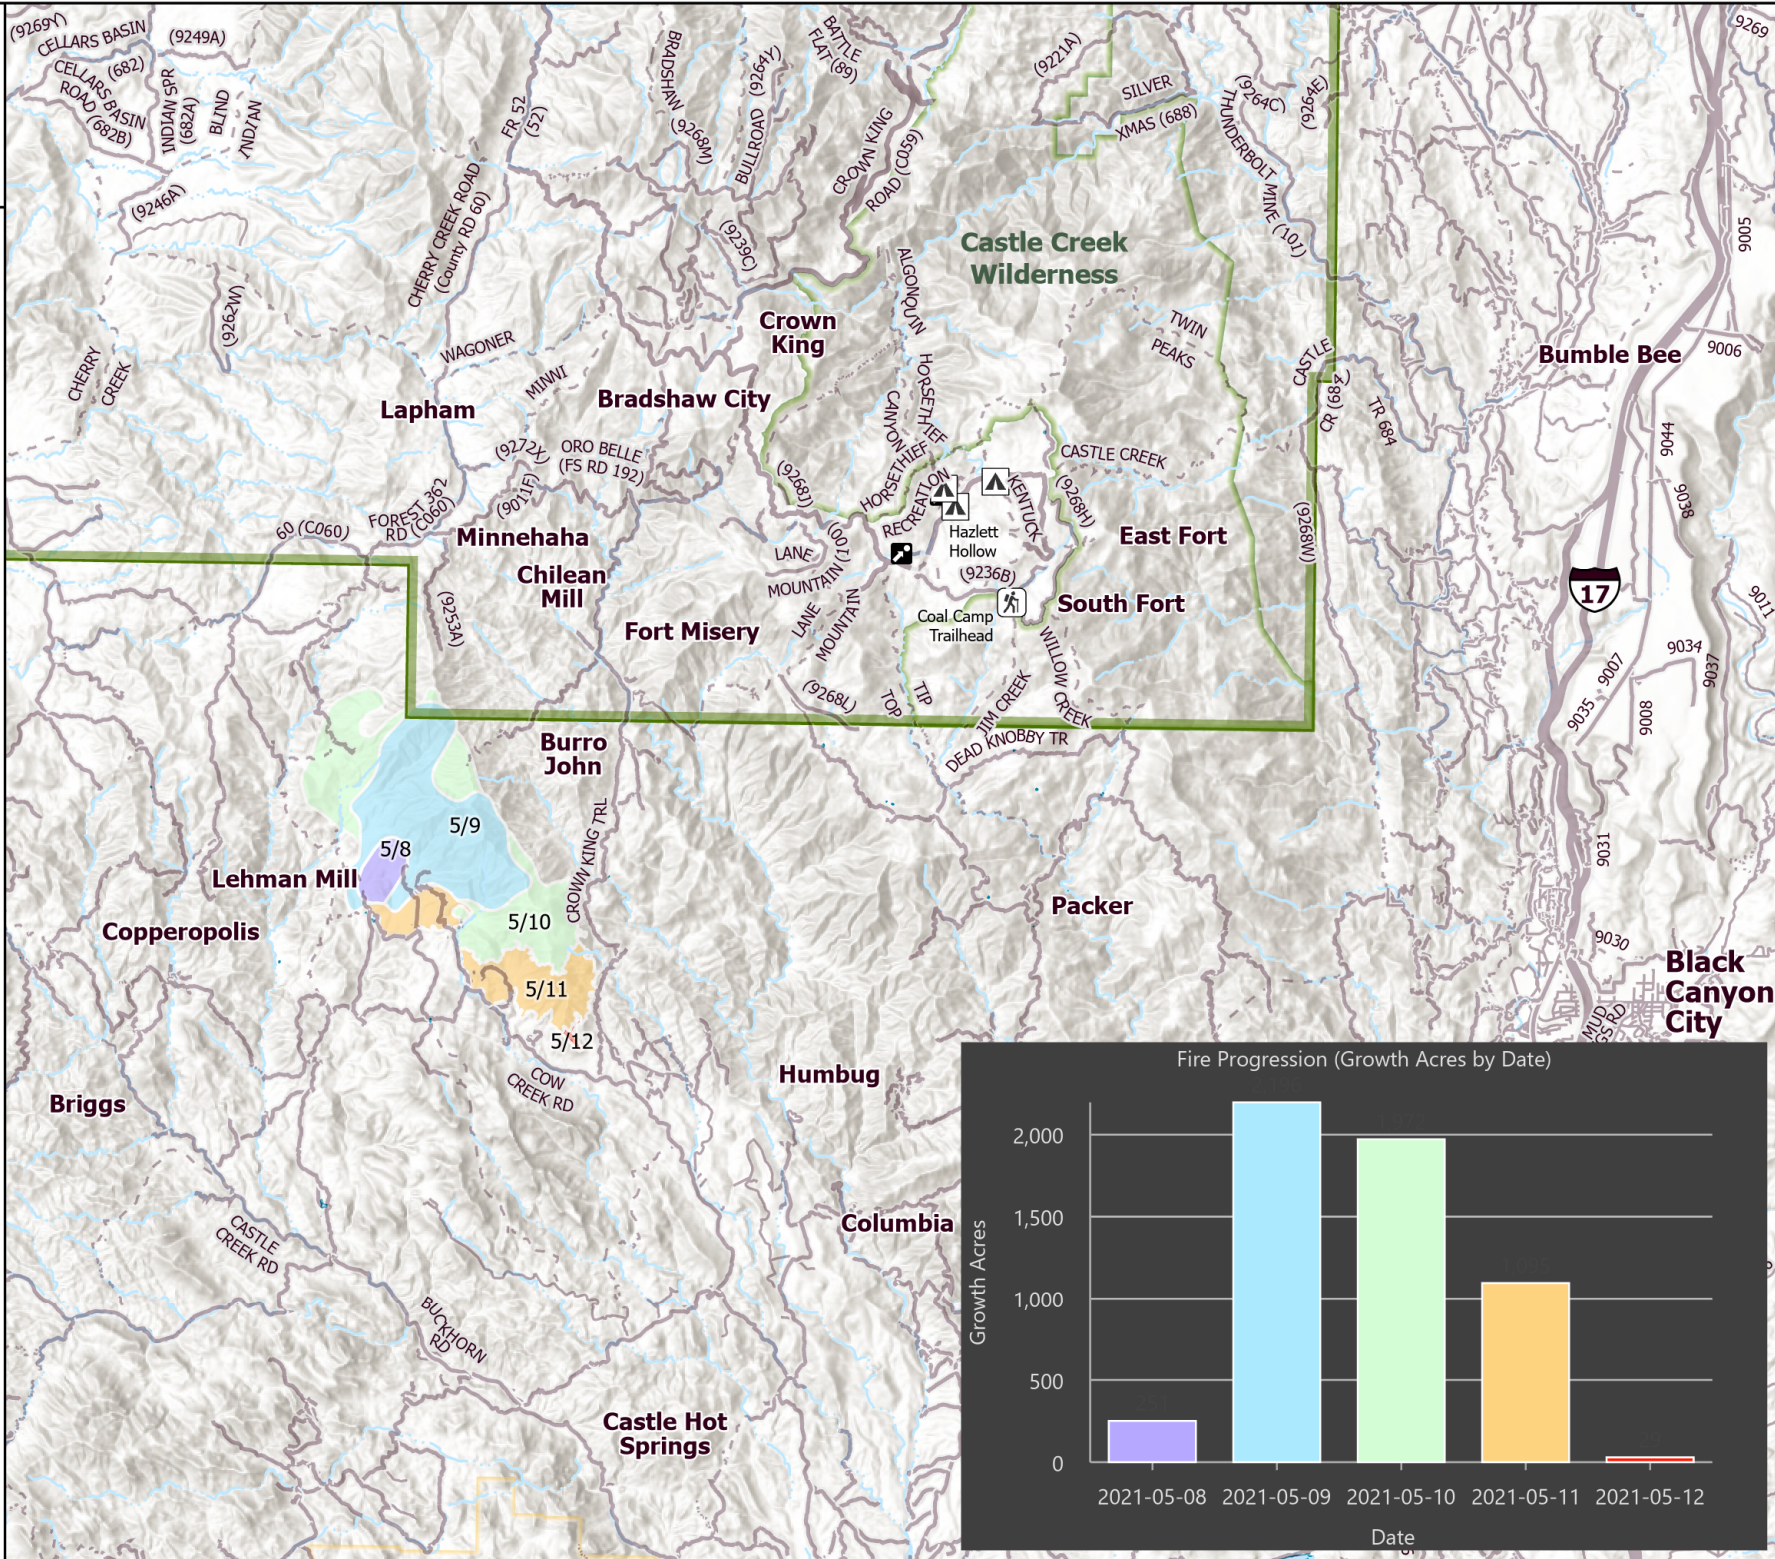

# PROGRESSION

Tussock  
AZ-PHD-455  
5/13/2021

5,517 acres at 5/12/21 5:40pm

- 2021-05-08
- 2021-05-09
- 2021-05-10
- 2021-05-11
- 2021-05-12
- Campground
- Trailhead
- Other
- Interstate Hwy
- Local Connector
- Local Road
- Ramp
- 4WD
- Trail
- USFS
- BLM Wilderness
- USFS Wilderness

1:160,000 - SWAIMT2  
5/13/2021 1026  
Acres from GIS (geodesic)  
North American 1983 Datum, Lat/Long Grid