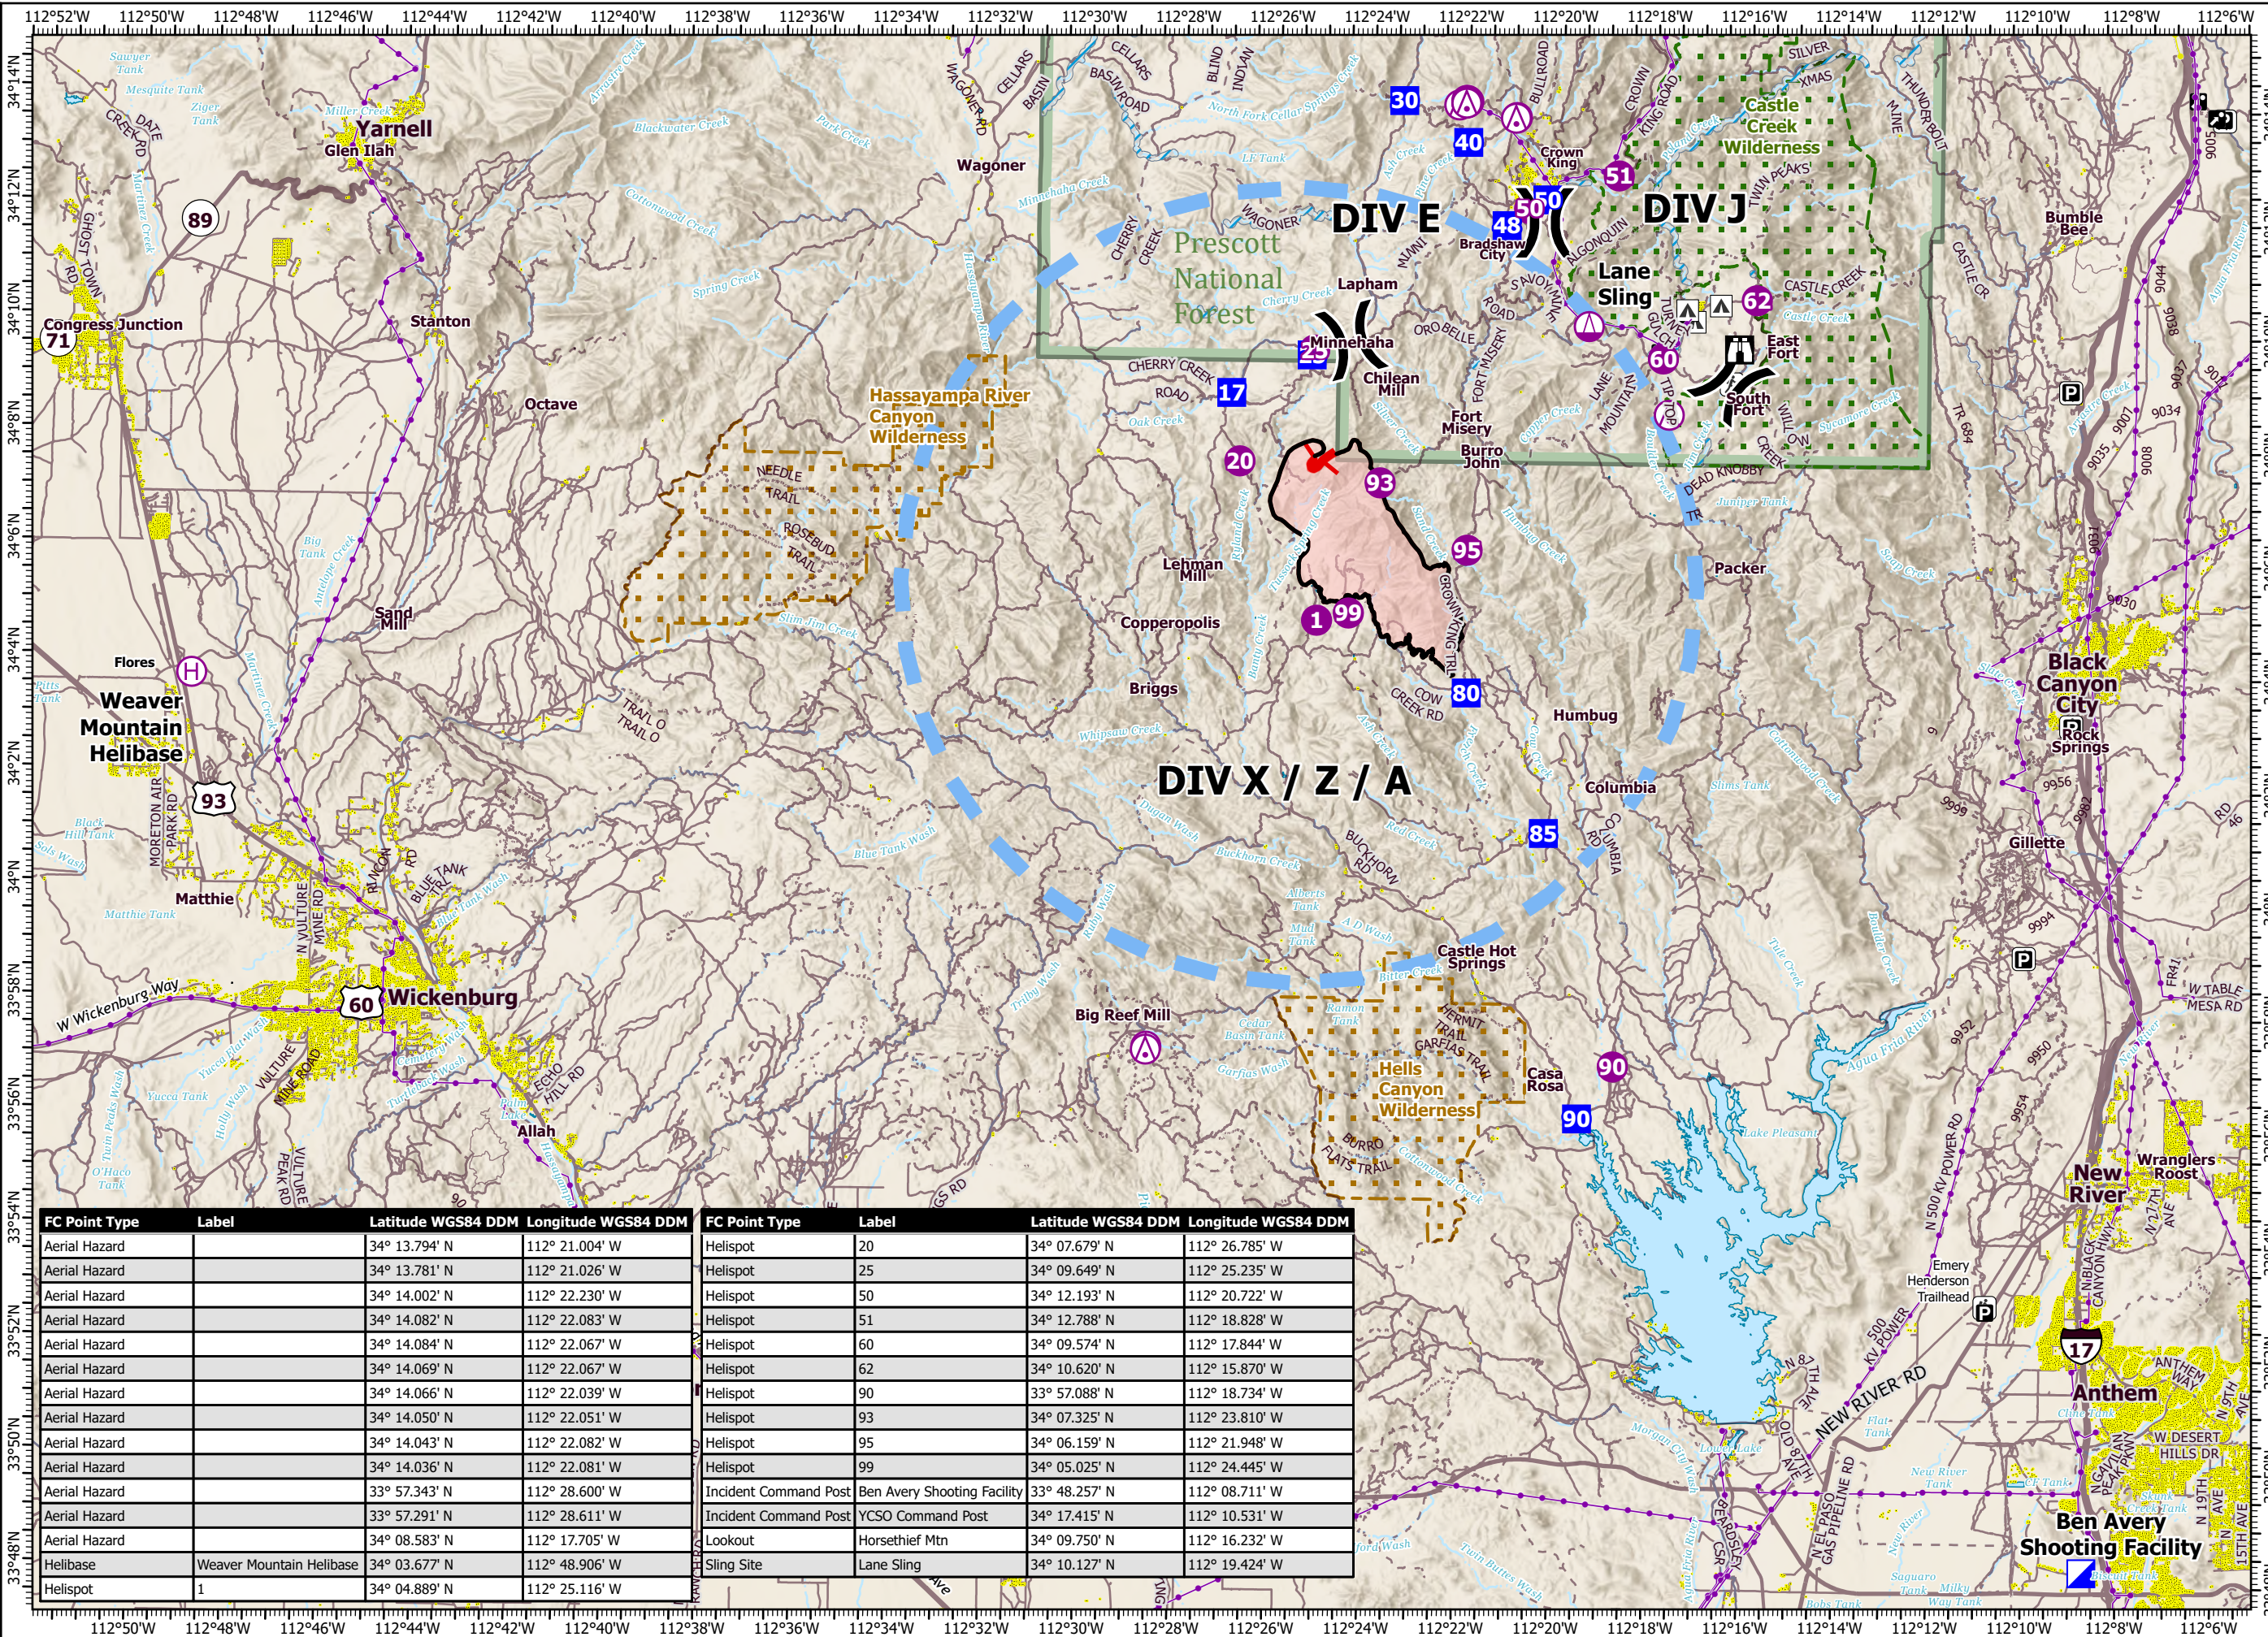

PILOT

Tussock
AZ-PHD-455
5/18/2021

5,546 acres at 5/12/2021 1740 hrs

- Aerial Hazard
- Helispot
- Helibase
- Sling Site
- Division Break
- Incident Command Post
- Drop Point
- Lookout
- Temporary Flight Restriction
- Fire Edge
- Contained Line
- Wildfire Daily Fire Perimeter
- Gas Line
- Electric Power
- Transmission Line
- Campground
- Trailhead
- Other
- Expressway
- Secondary Hwy
- Local Road
- 4WD
- Trail
- BLM Wilderness
- USFS Wilderness
- Forest Service

1:200,000 - SWAIMT2 - 5/17/2021 1549

North American 1983 Datum, Lat/Long Grid

FC Point Type	Label	Latitude WGS84 DDM	Longitude WGS84 DDM	FC Point Type	Label	Latitude WGS84 DDM	Longitude WGS84 DDM
Aerial Hazard		34° 13.794' N	112° 21.004' W	Helispot	20	34° 07.679' N	112° 26.785' W
Aerial Hazard		34° 13.781' N	112° 21.026' W	Helispot	25	34° 09.649' N	112° 25.235' W
Aerial Hazard		34° 14.002' N	112° 22.230' W	Helispot	50	34° 12.193' N	112° 20.722' W
Aerial Hazard		34° 14.082' N	112° 22.083' W	Helispot	51	34° 12.788' N	112° 18.828' W
Aerial Hazard		34° 14.084' N	112° 22.067' W	Helispot	60	34° 09.574' N	112° 17.844' W
Aerial Hazard		34° 14.069' N	112° 22.067' W	Helispot	62	34° 10.620' N	112° 15.870' W
Aerial Hazard		34° 14.066' N	112° 22.039' W	Helispot	90	33° 57.088' N	112° 18.734' W
Aerial Hazard		34° 14.050' N	112° 22.051' W	Helispot	93	34° 07.325' N	112° 23.810' W
Aerial Hazard		34° 14.043' N	112° 22.082' W	Helispot	95	34° 06.159' N	112° 21.948' W
Aerial Hazard		34° 14.036' N	112° 22.081' W	Helispot	99	34° 05.025' N	112° 24.445' W
Aerial Hazard		33° 57.343' N	112° 28.600' W	Incident Command Post	Ben Avery Shooting Facility	33° 48.257' N	112° 08.711' W
Aerial Hazard		33° 57.291' N	112° 28.611' W	Incident Command Post	YCSO Command Post	34° 17.415' N	112° 10.531' W
Aerial Hazard		34° 08.583' N	112° 17.705' W	Lookout	Horse Thief Mtn	34° 09.750' N	112° 16.232' W
Helibase	Weaver Mountain Helibase	34° 03.677' N	112° 48.906' W	Sling Site	Lane Sling	34° 10.127' N	112° 19.424' W
Helispot	1	34° 04.889' N	112° 25.116' W