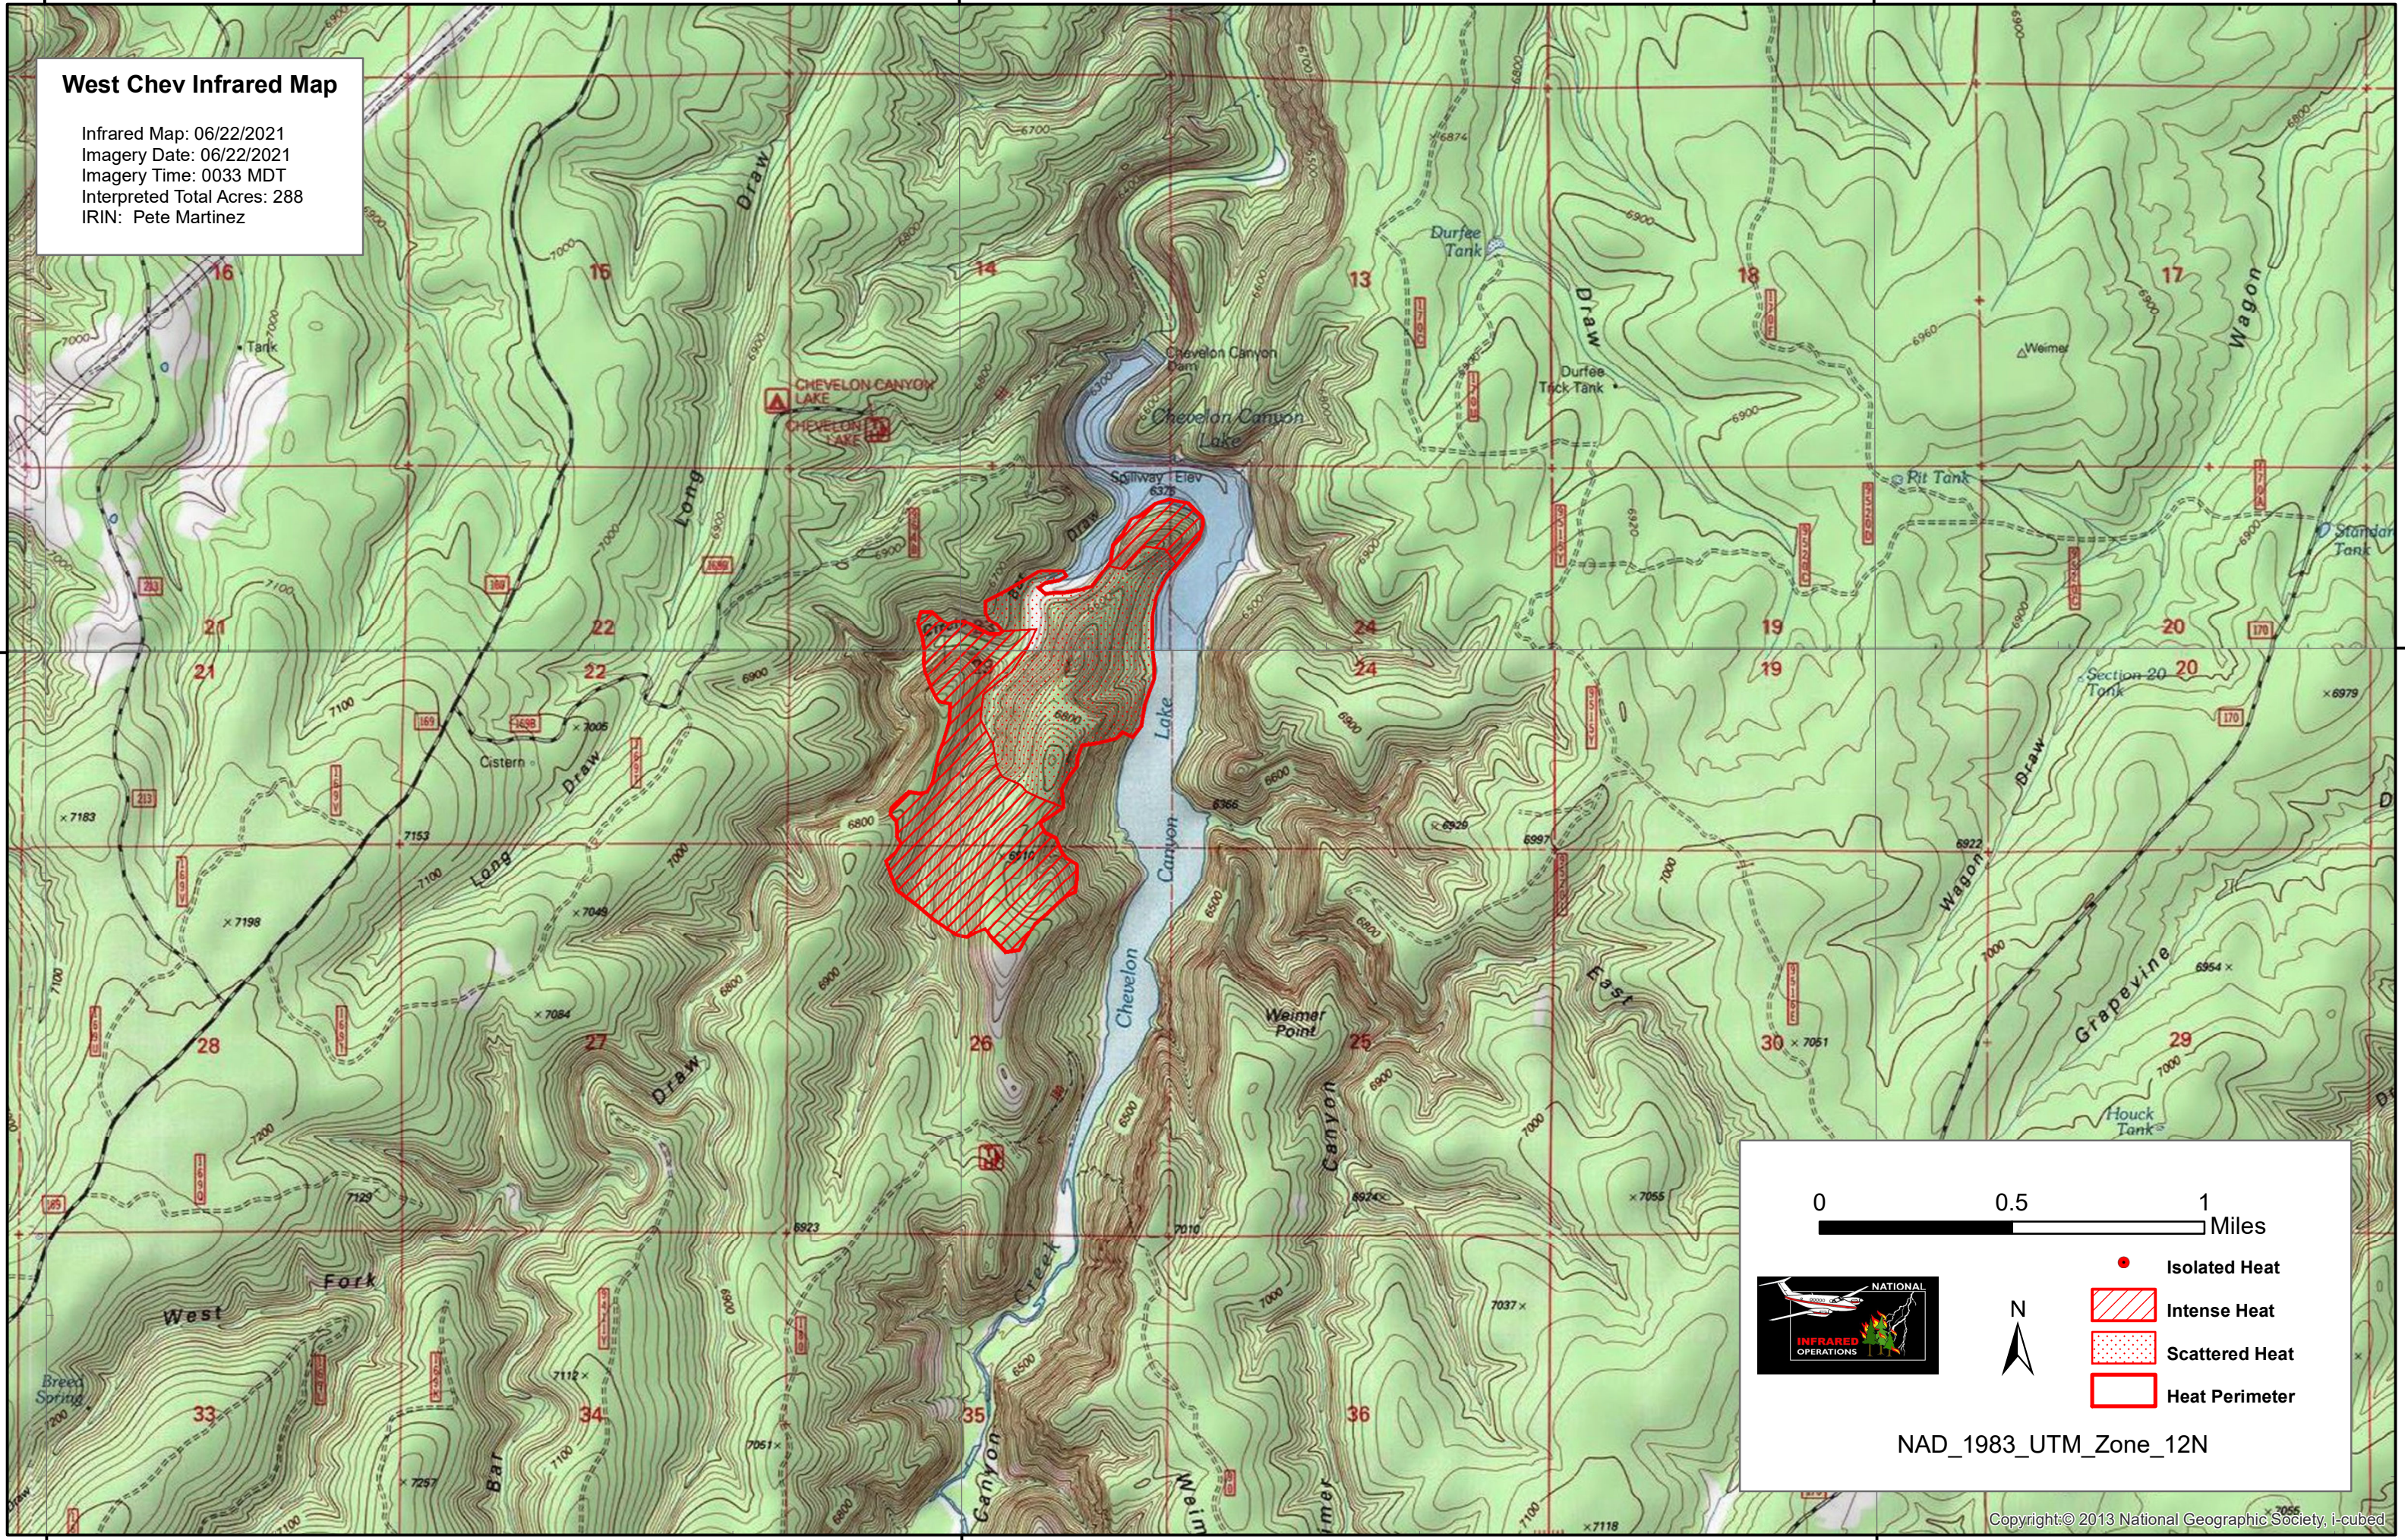

West Chev Infrared Map

Infrared Map: 06/22/2021
Imagery Date: 06/22/2021
Imagery Time: 0033 MDT
Interpreted Total Acres: 288
IRIN: Pete Martinez

0 0.5 1 Miles

N

- Isolated Heat
- ▨ Intense Heat
- ▤ Scattered Heat
- ▭ Heat Perimeter

NAD_1983_UTM_Zone_12N