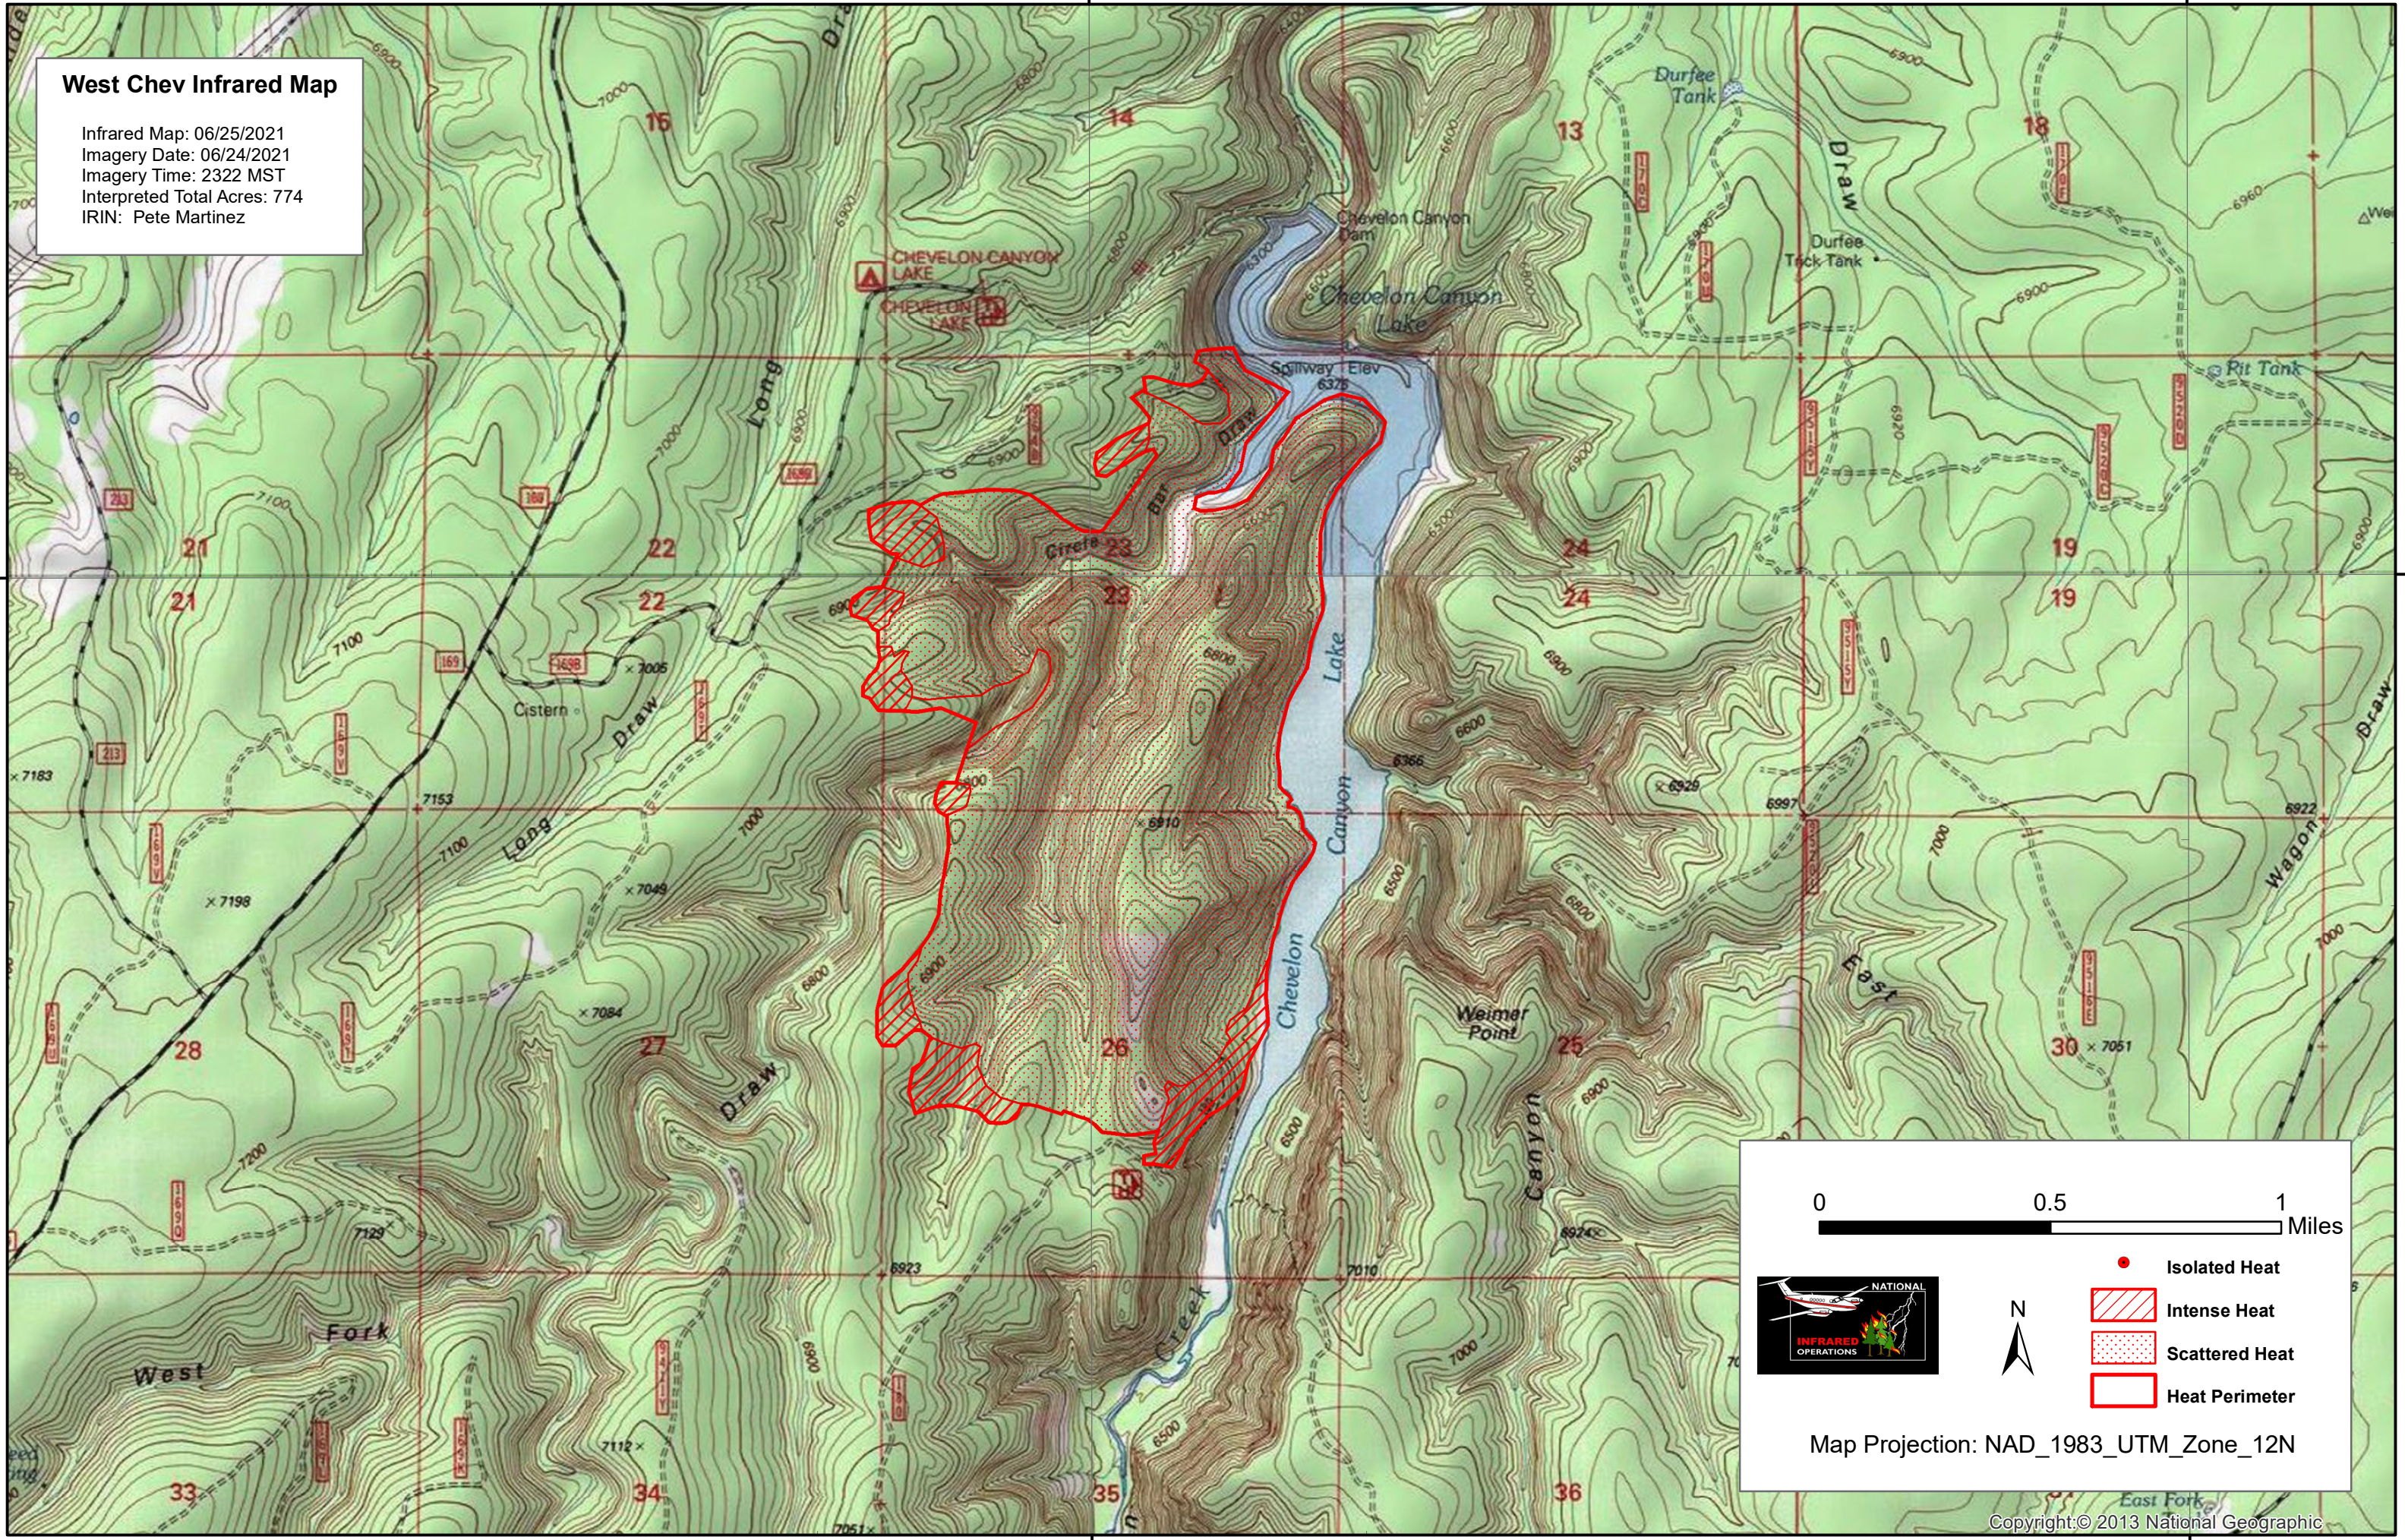

West Chev Infrared Map

Infrared Map: 06/25/2021
 Imagery Date: 06/24/2021
 Imagery Time: 2322 MST
 Interpreted Total Acres: 774
 IRIN: Pete Martinez

- Isolated Heat
- / / / / Intense Heat
- Scattered Heat
- Heat Perimeter

Map Projection: NAD_1983_UTM_Zone_12N