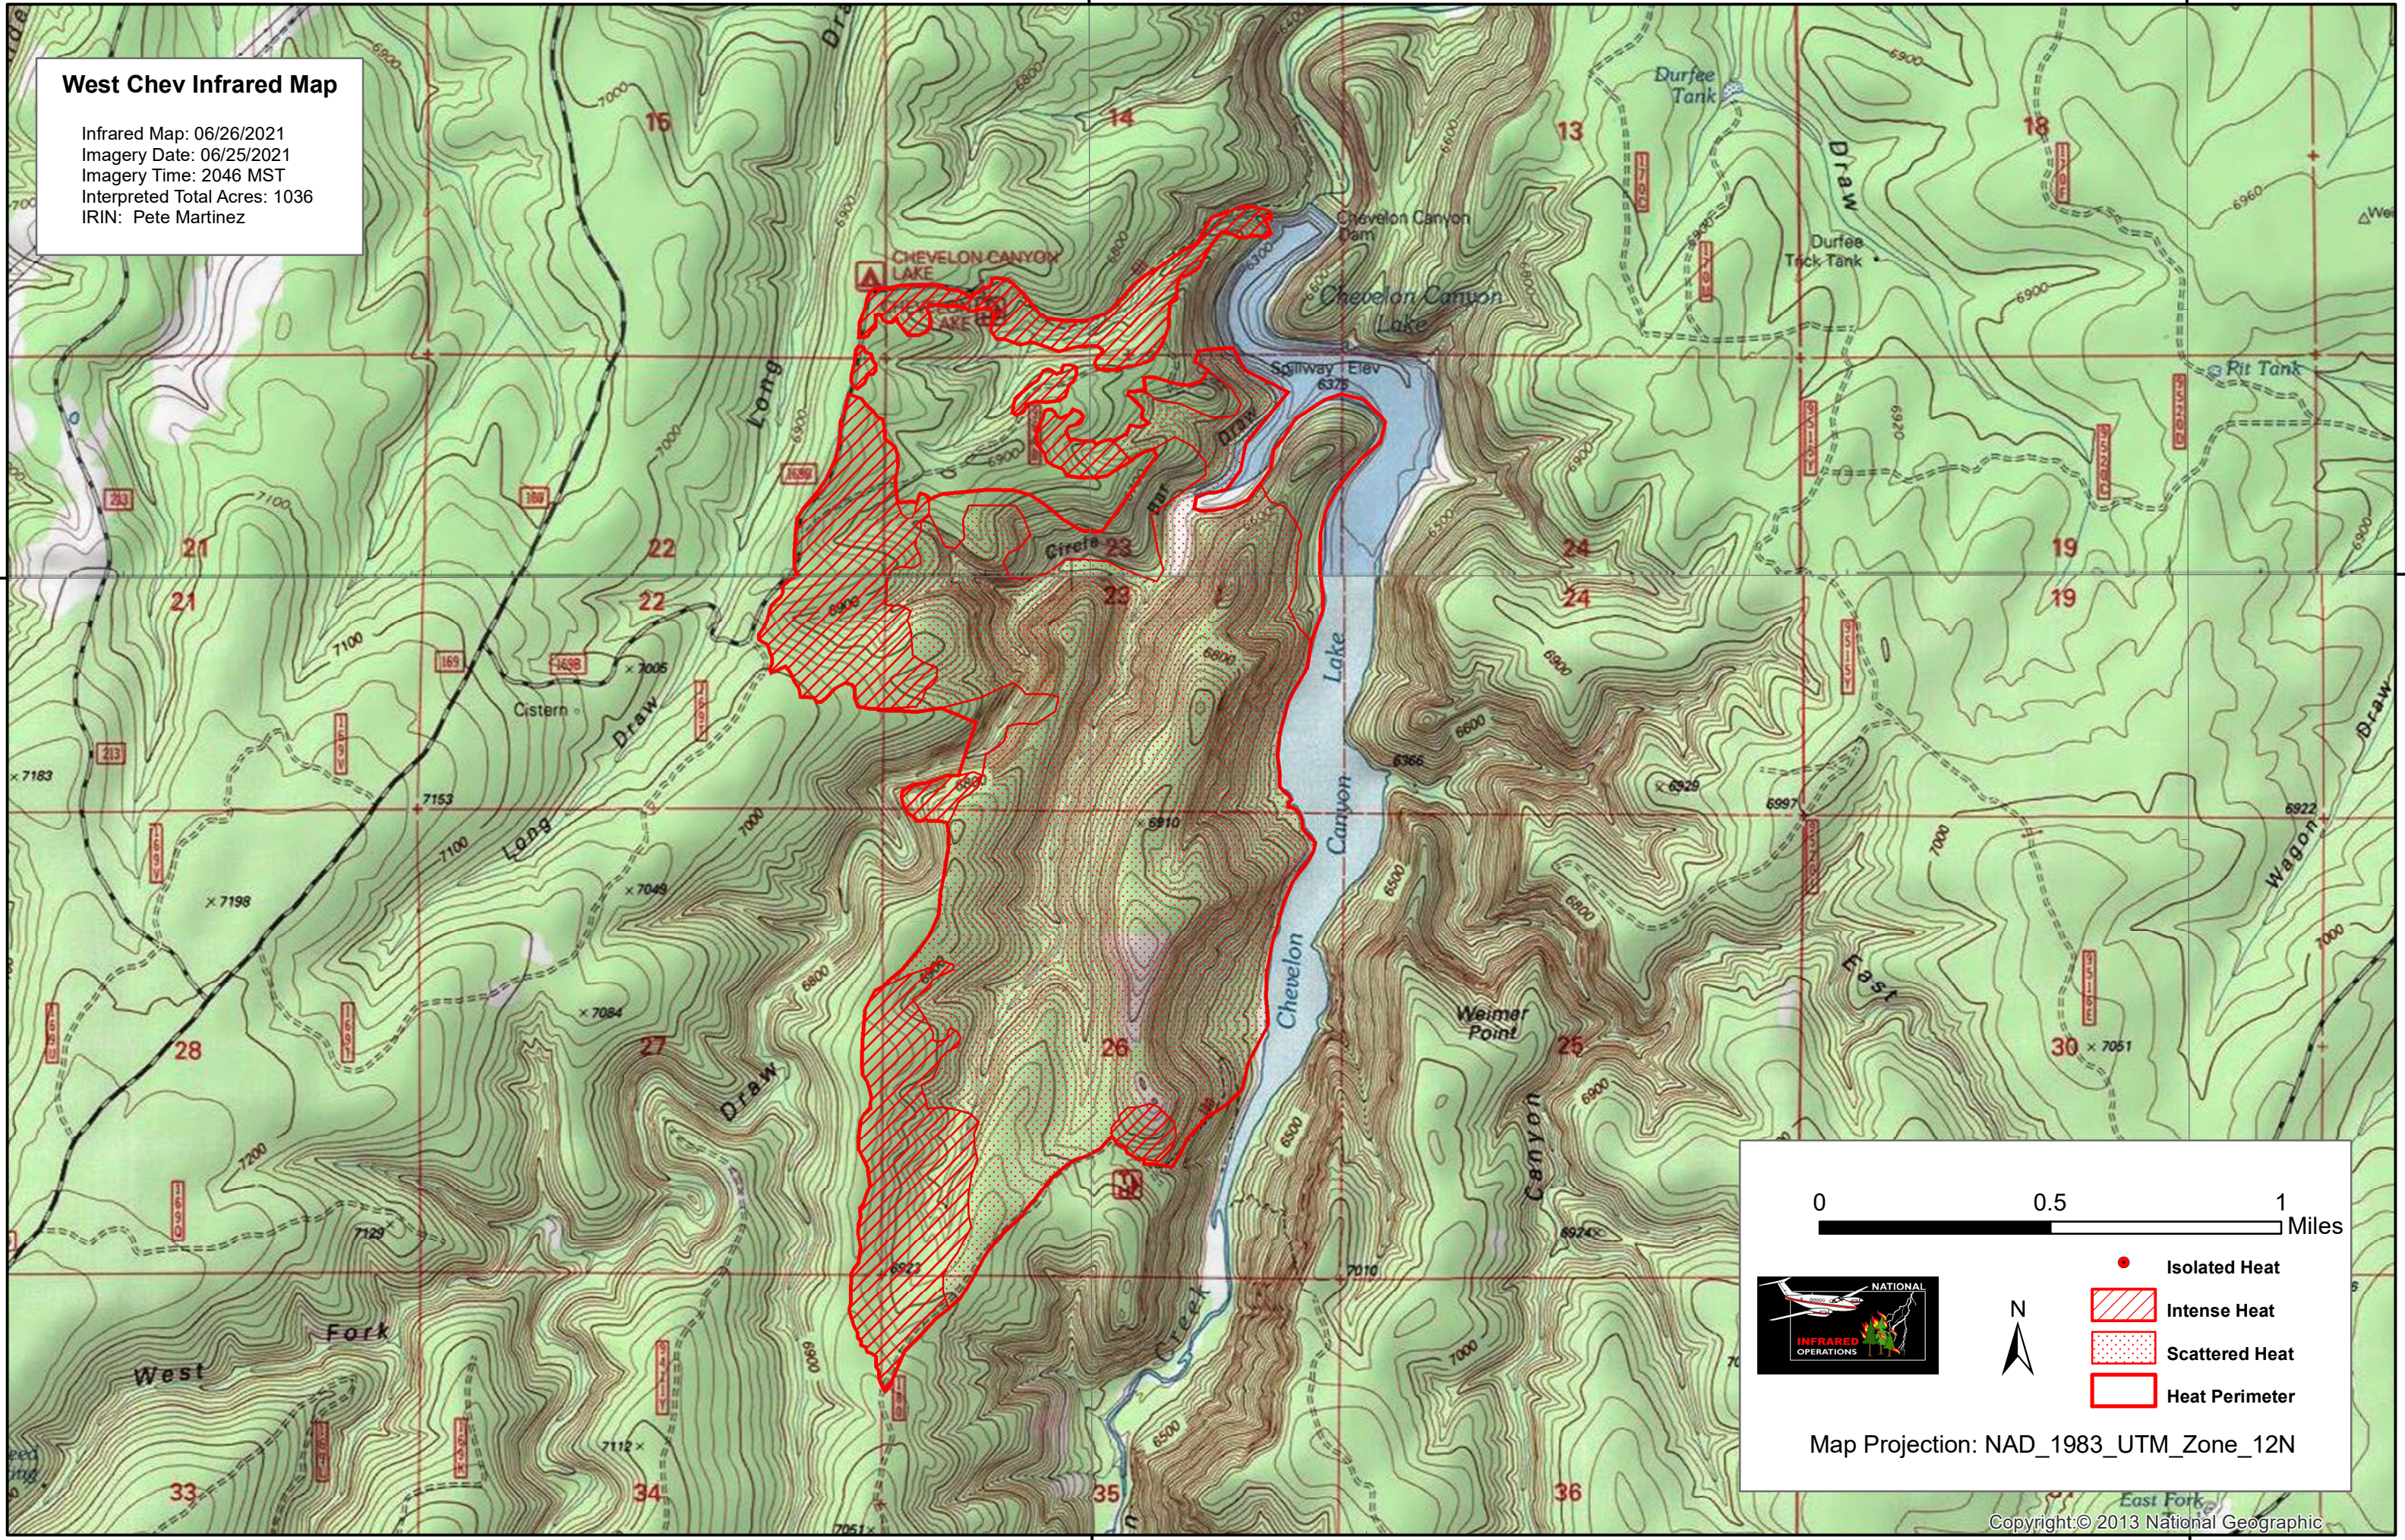

West Chev Infrared Map

Infrared Map: 06/26/2021
 Imagery Date: 06/25/2021
 Imagery Time: 2046 MST
 Interpreted Total Acres: 1036
 IRIN: Pete Martinez

- Isolated Heat
- Intense Heat
- Scattered Heat
- Heat Perimeter

Map Projection: NAD_1983_UTM_Zone_12N