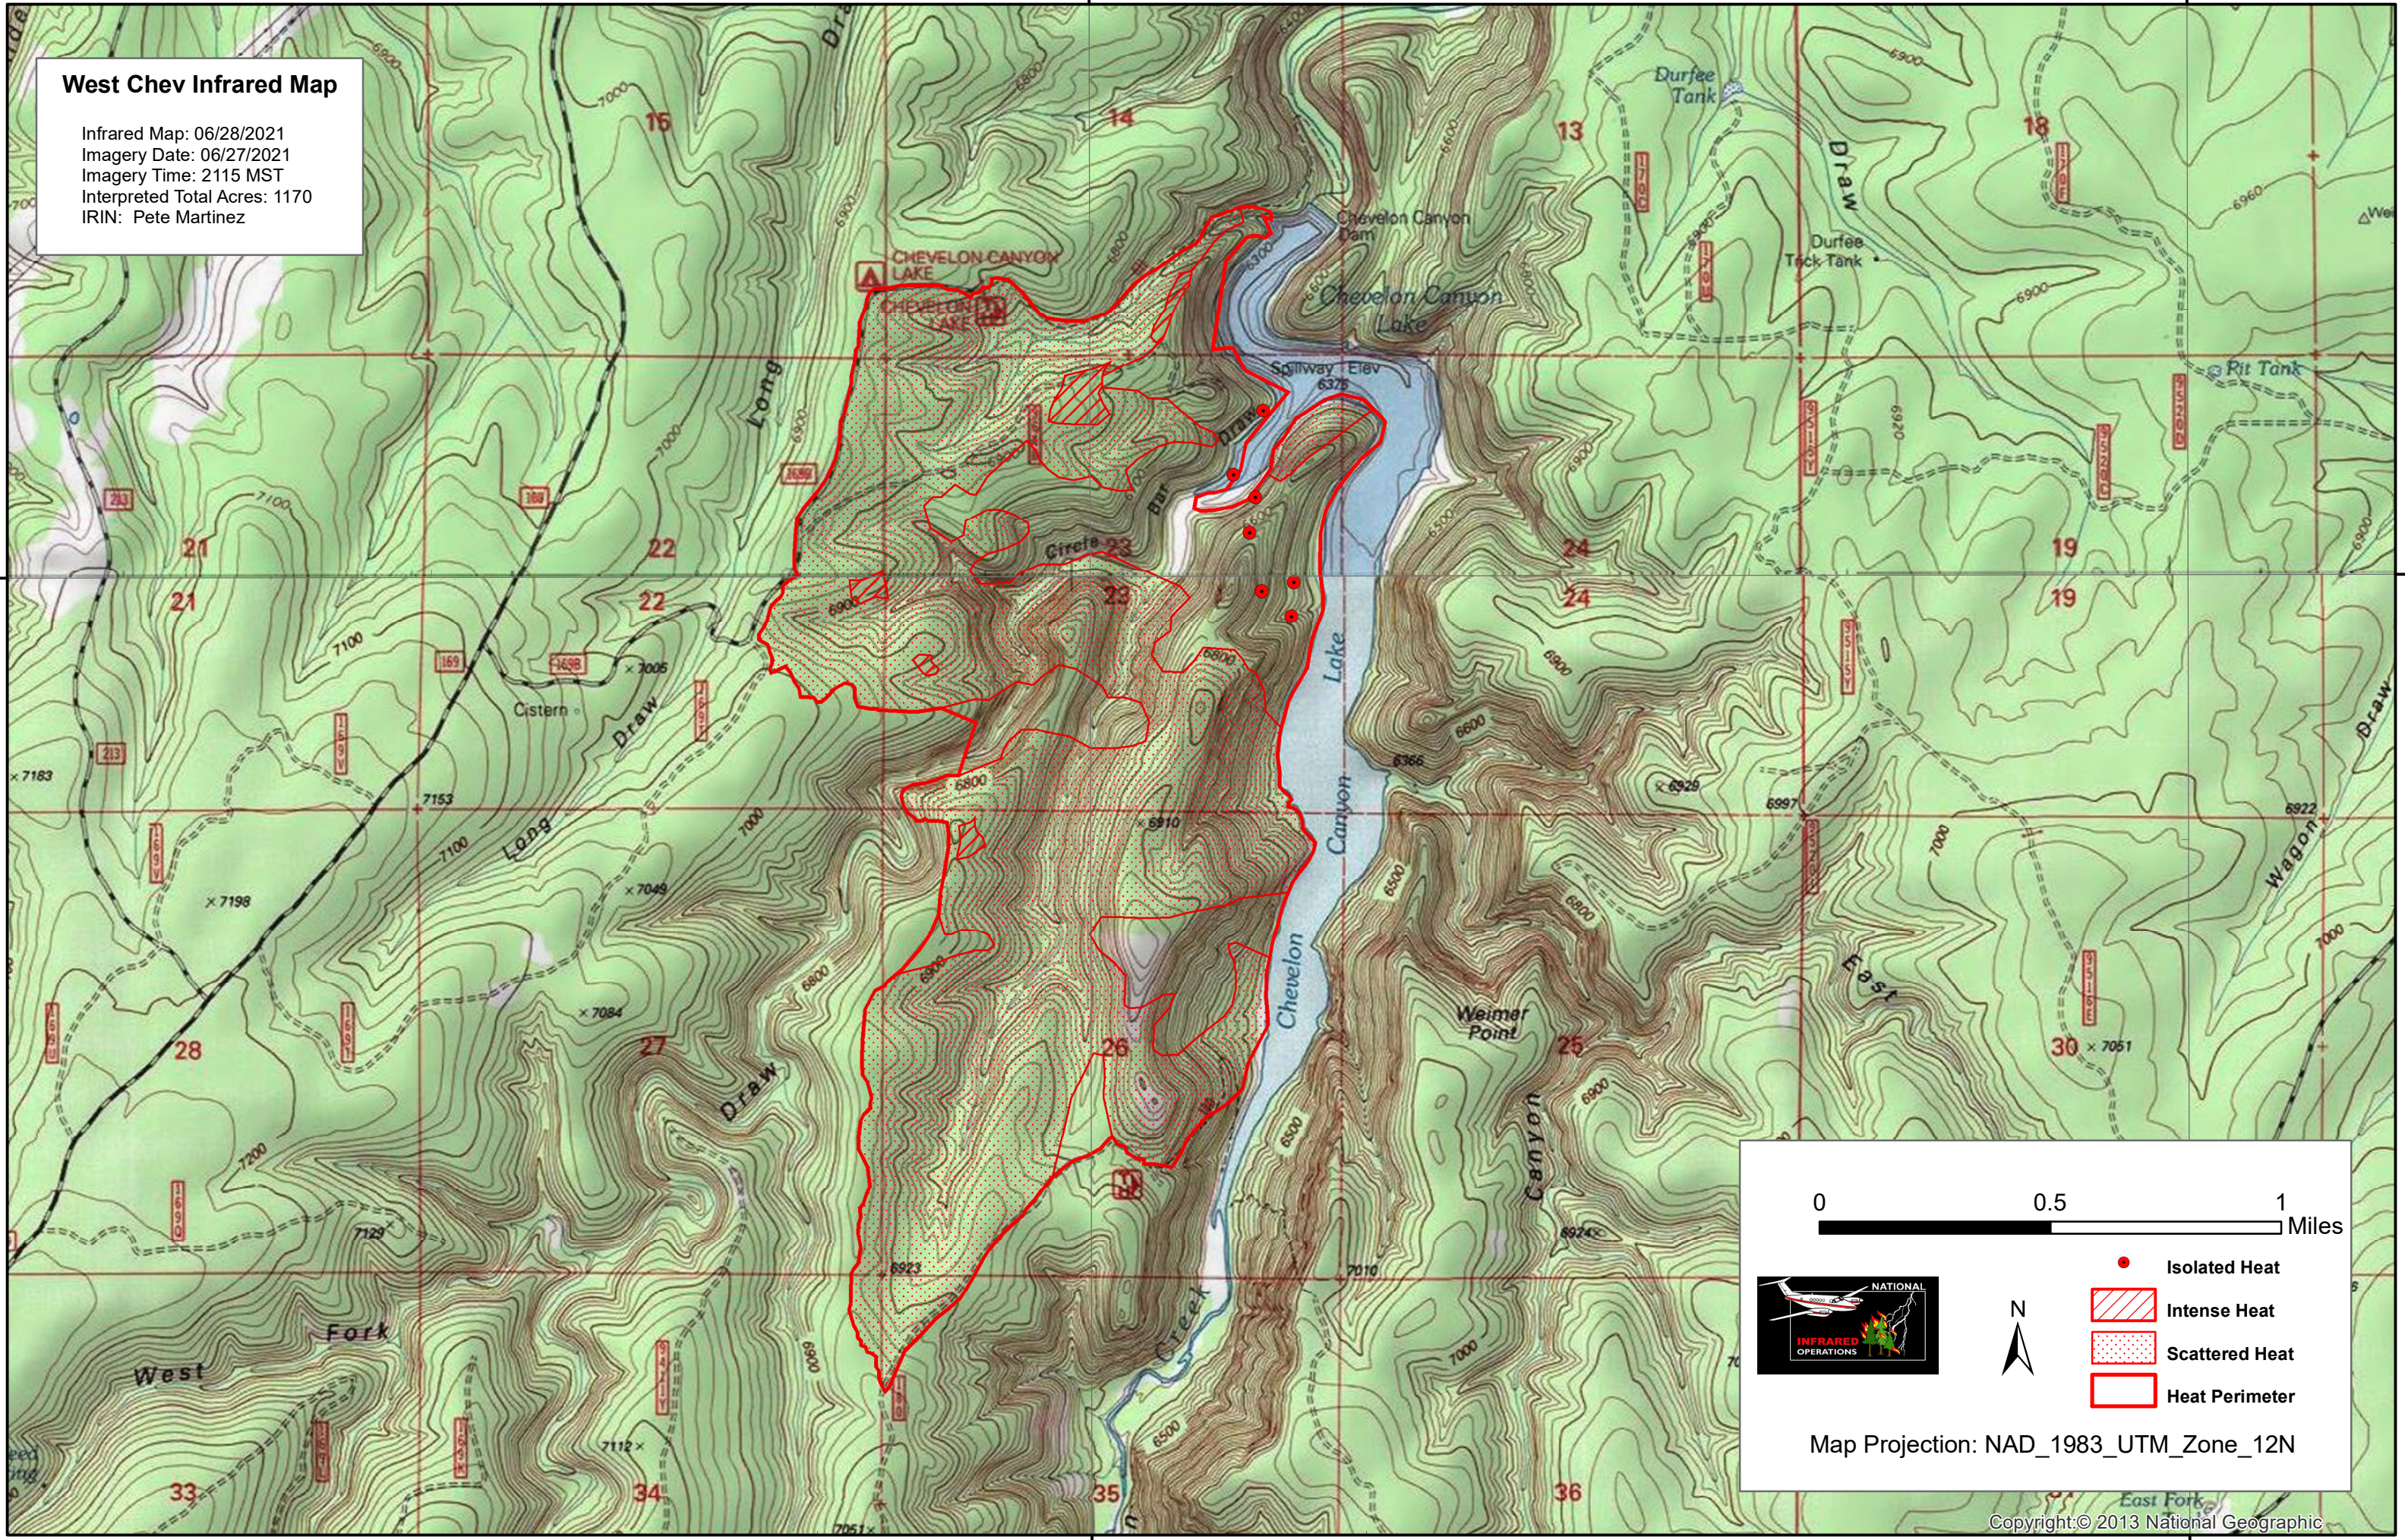

West Chev Infrared Map

Infrared Map: 06/28/2021
Imagery Date: 06/27/2021
Imagery Time: 2115 MST
Interpreted Total Acres: 1170
IRIN: Pete Martinez

- Isolated Heat
- / / / / Intense Heat
- Scattered Heat
- Heat Perimeter

Map Projection: NAD_1983_UTM_Zone_12N