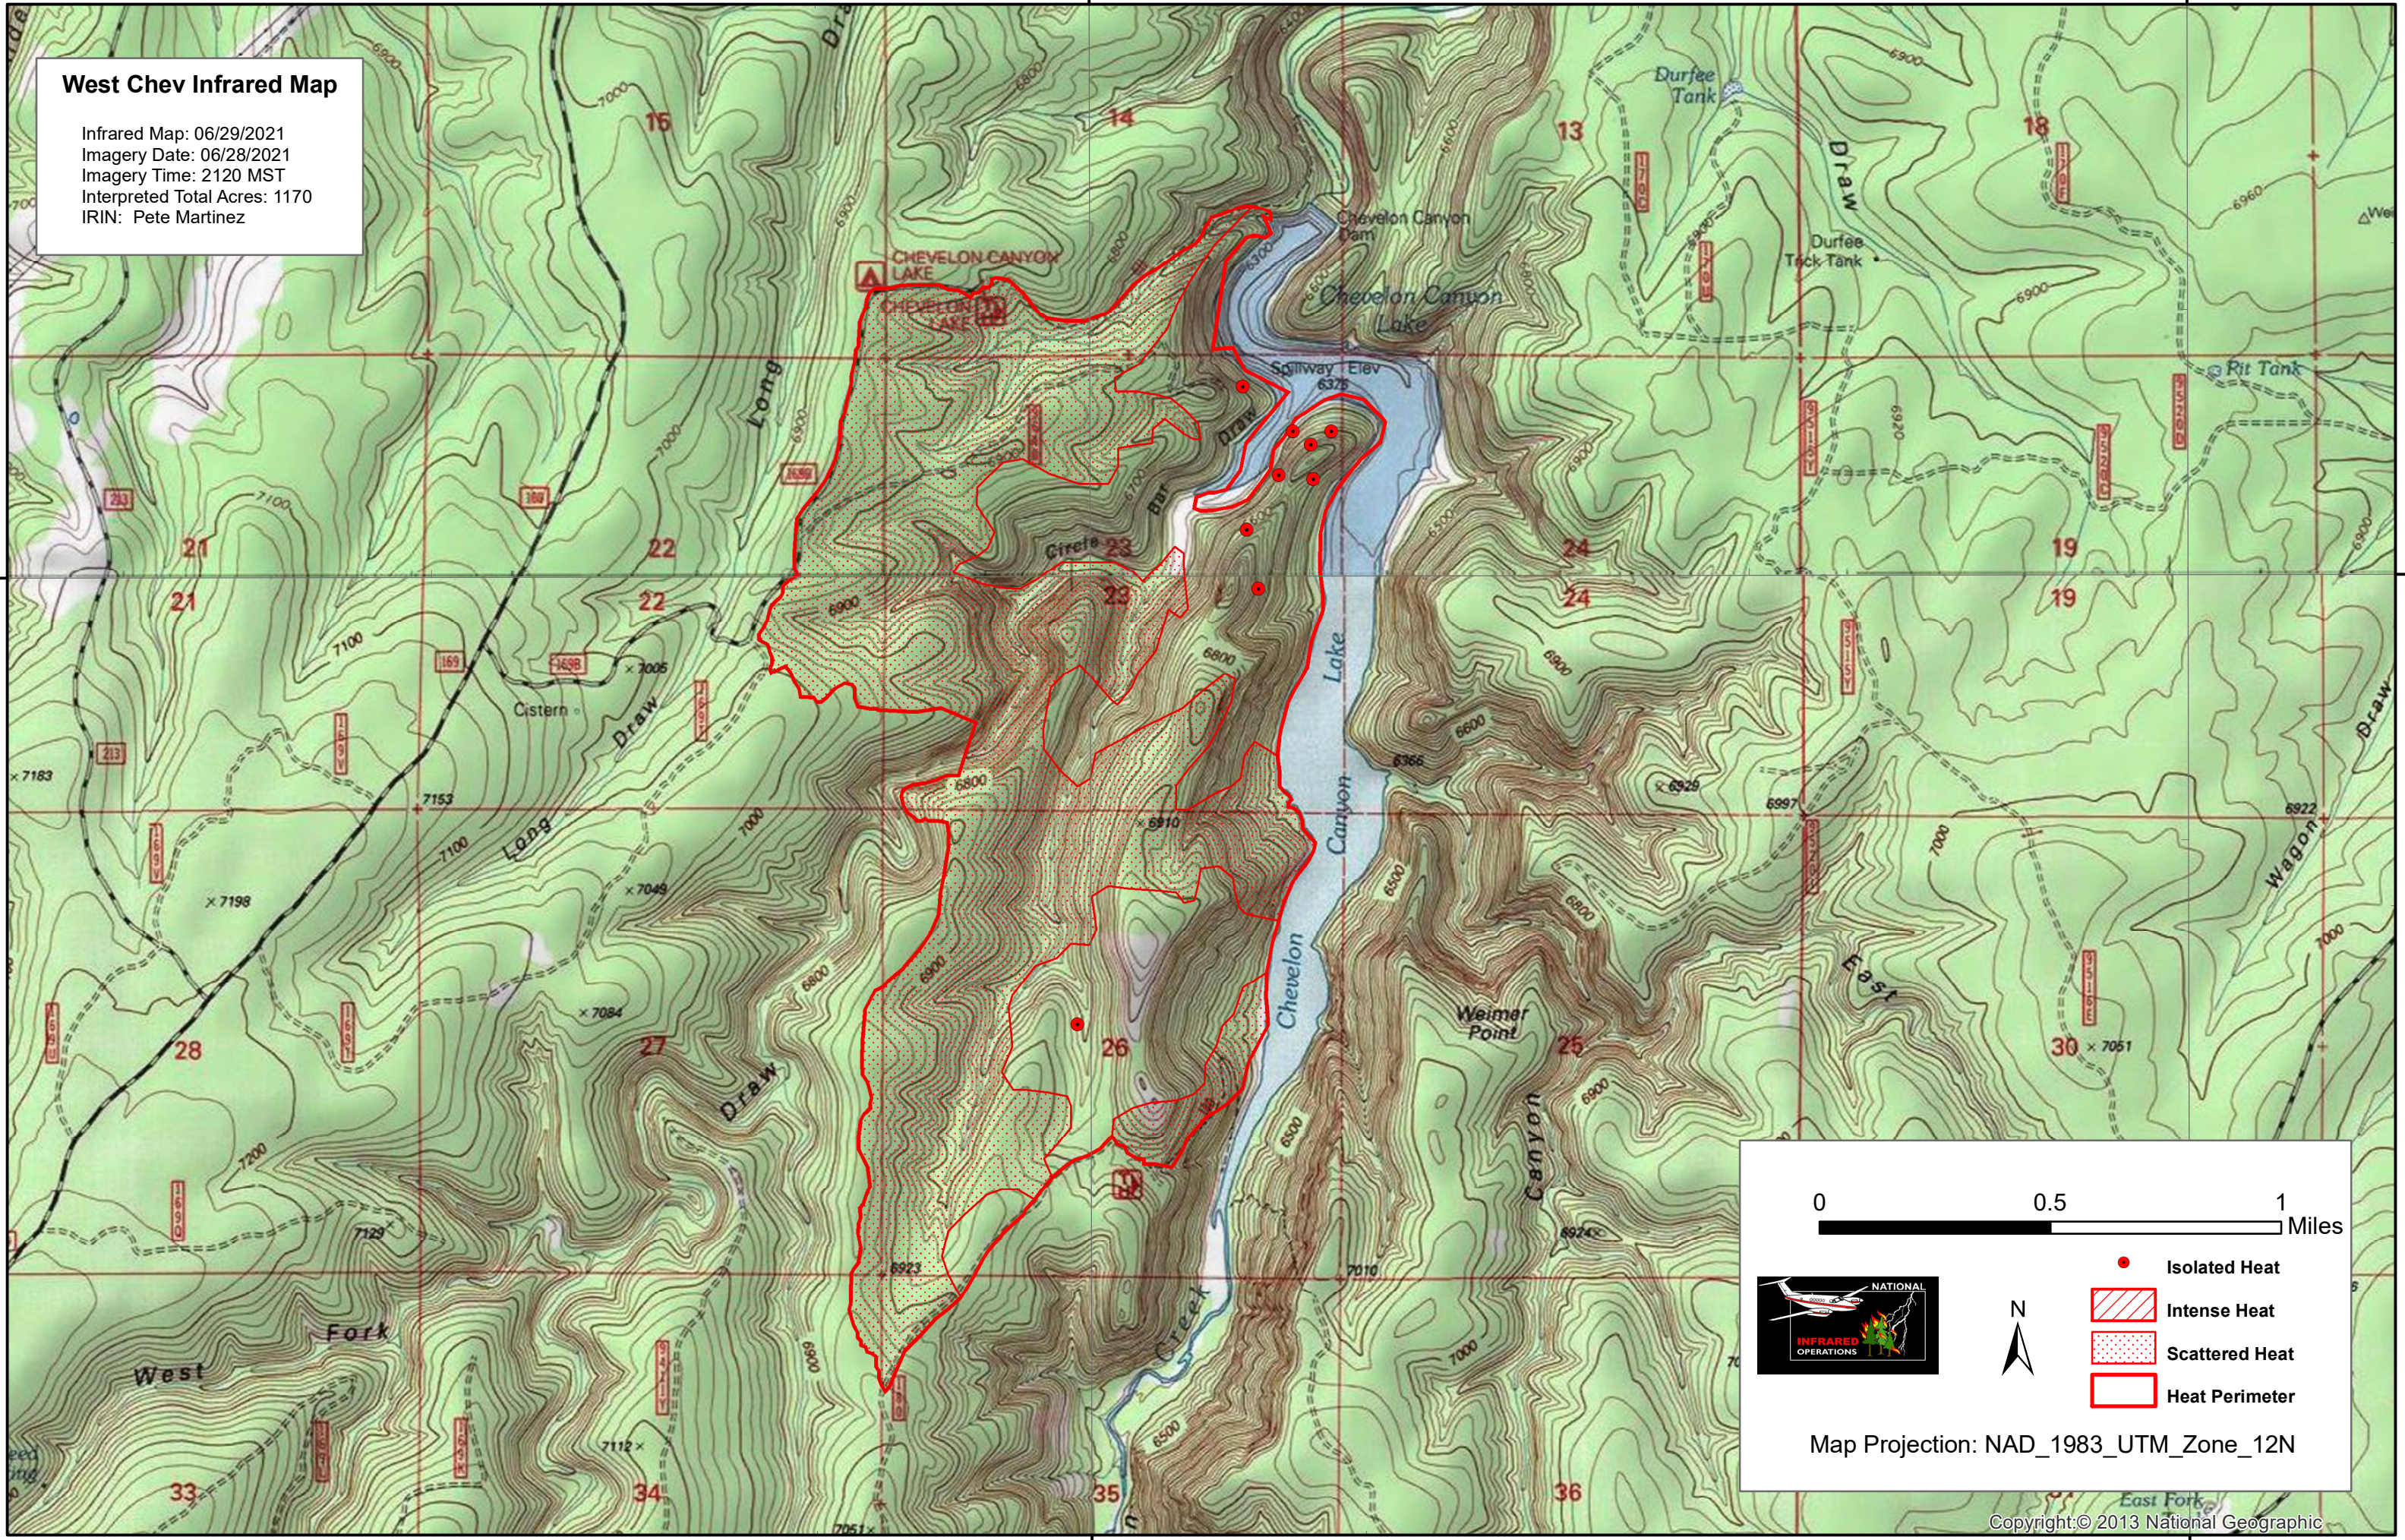

West Chev Infrared Map

Infrared Map: 06/29/2021
 Imagery Date: 06/28/2021
 Imagery Time: 2120 MST
 Interpreted Total Acres: 1170
 IRIN: Pete Martinez

- Isolated Heat
- / / / / Intense Heat
- Scattered Heat
- Heat Perimeter

Map Projection: NAD_1983_UTM_Zone_12N