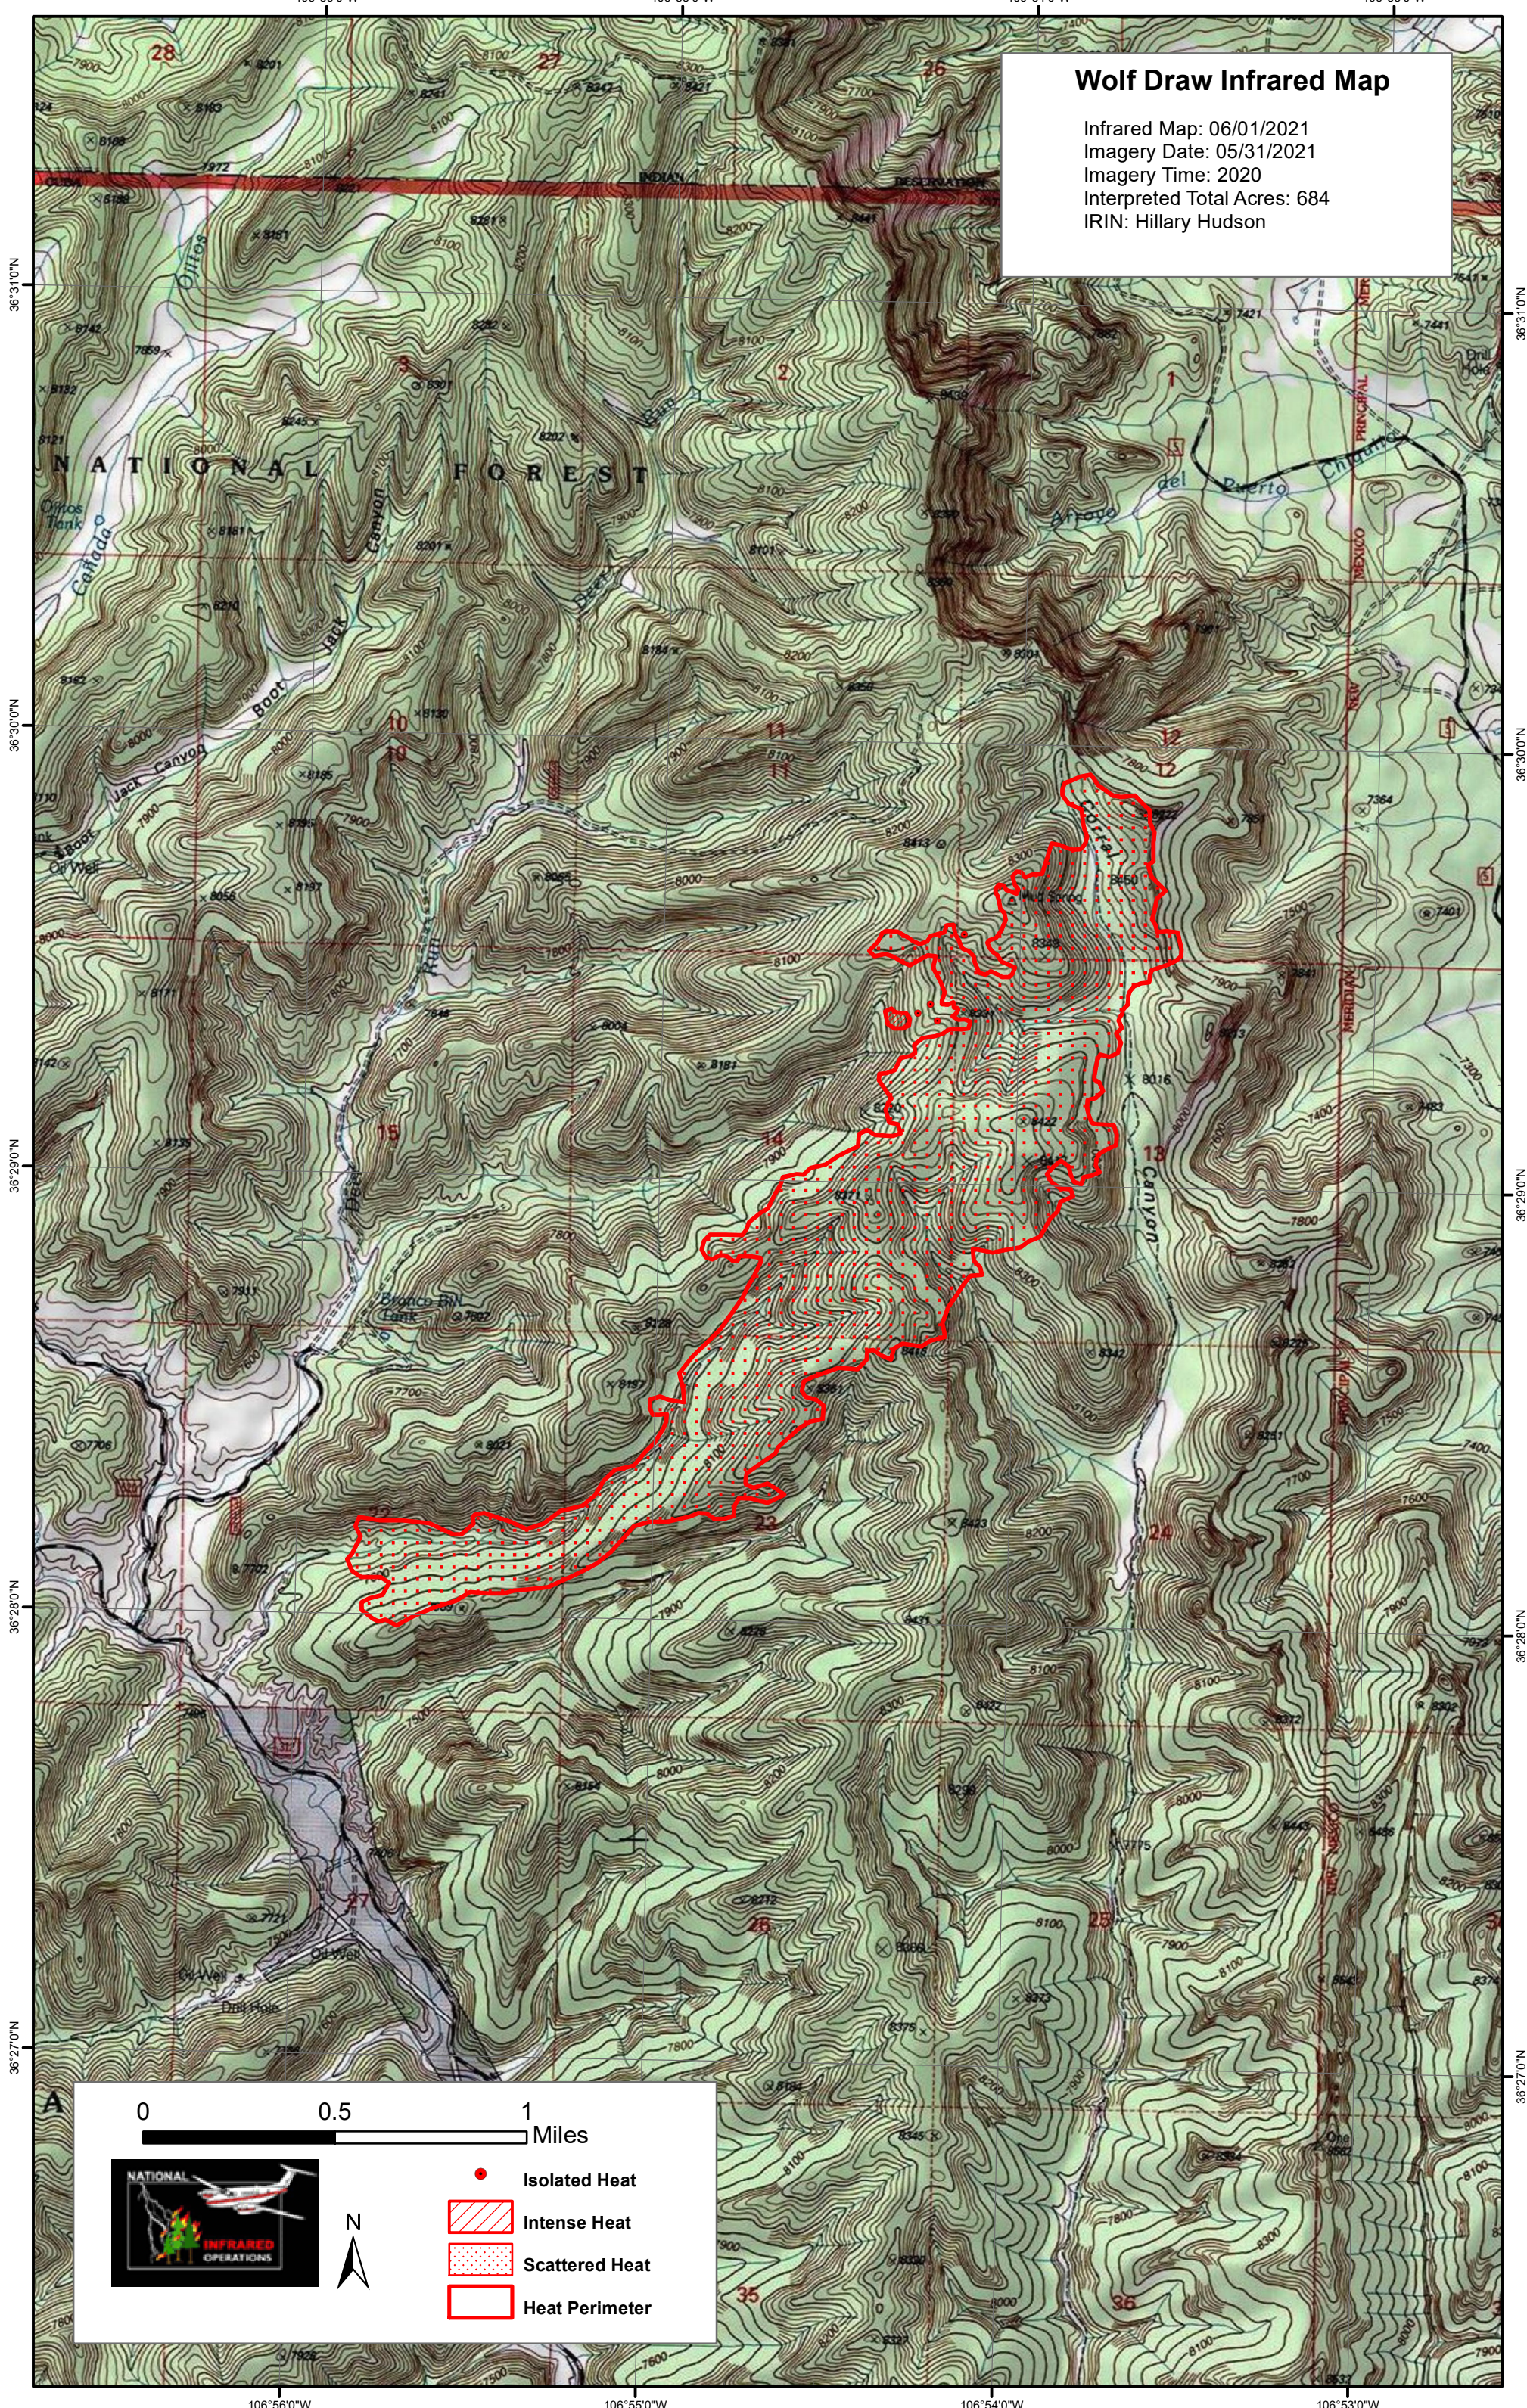

Wolf Draw Infrared Map

Infrared Map: 06/01/2021
Imagery Date: 05/31/2021
Imagery Time: 2020
Interpreted Total Acres: 684
IRIN: Hillary Hudson

A

0 0.5 1 Miles

N

- Isolated Heat
- ▨ Intense Heat
- ▤ Scattered Heat
- ▭ Heat Perimeter