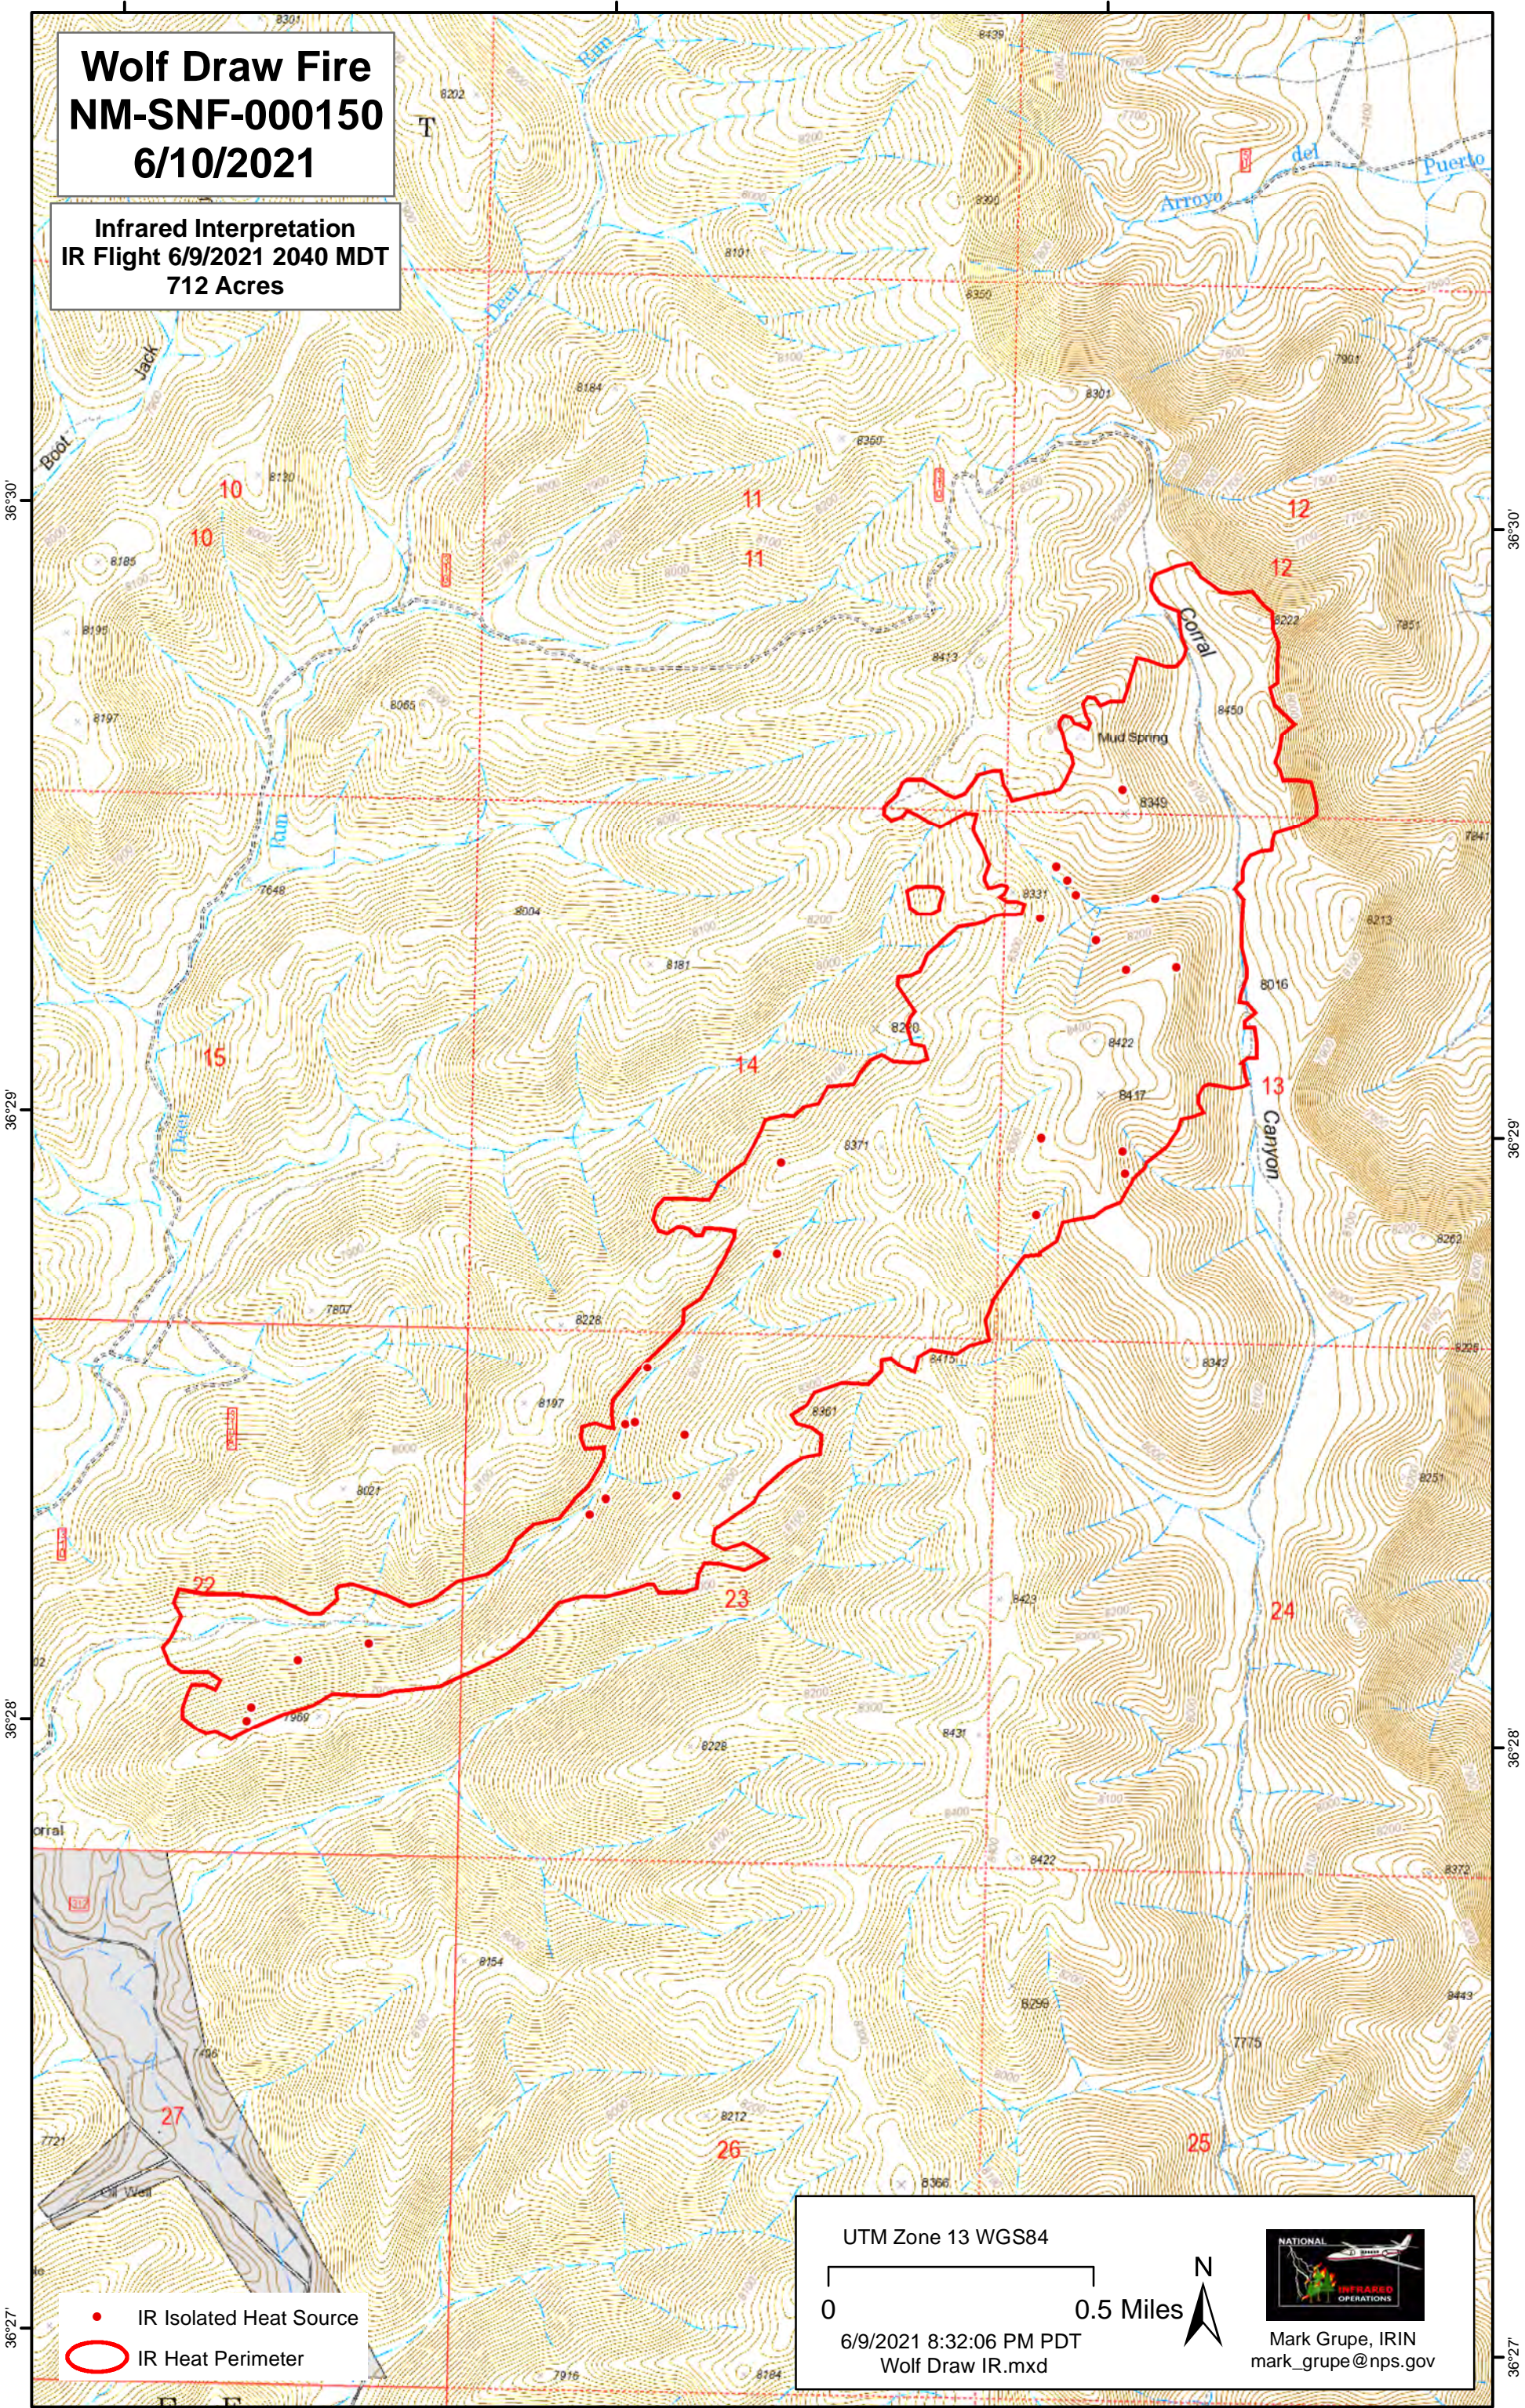

**Wolf Draw Fire  
NM-SNF-000150  
6/10/2021**

**Infrared Interpretation  
IR Flight 6/9/2021 2040 MDT  
712 Acres**

- IR Isolated Heat Source
- IR Heat Perimeter

UTM Zone 13 WGS84

0 0.5 Miles

6/9/2021 8:32:06 PM PDT  
Wolf Draw IR.mxd