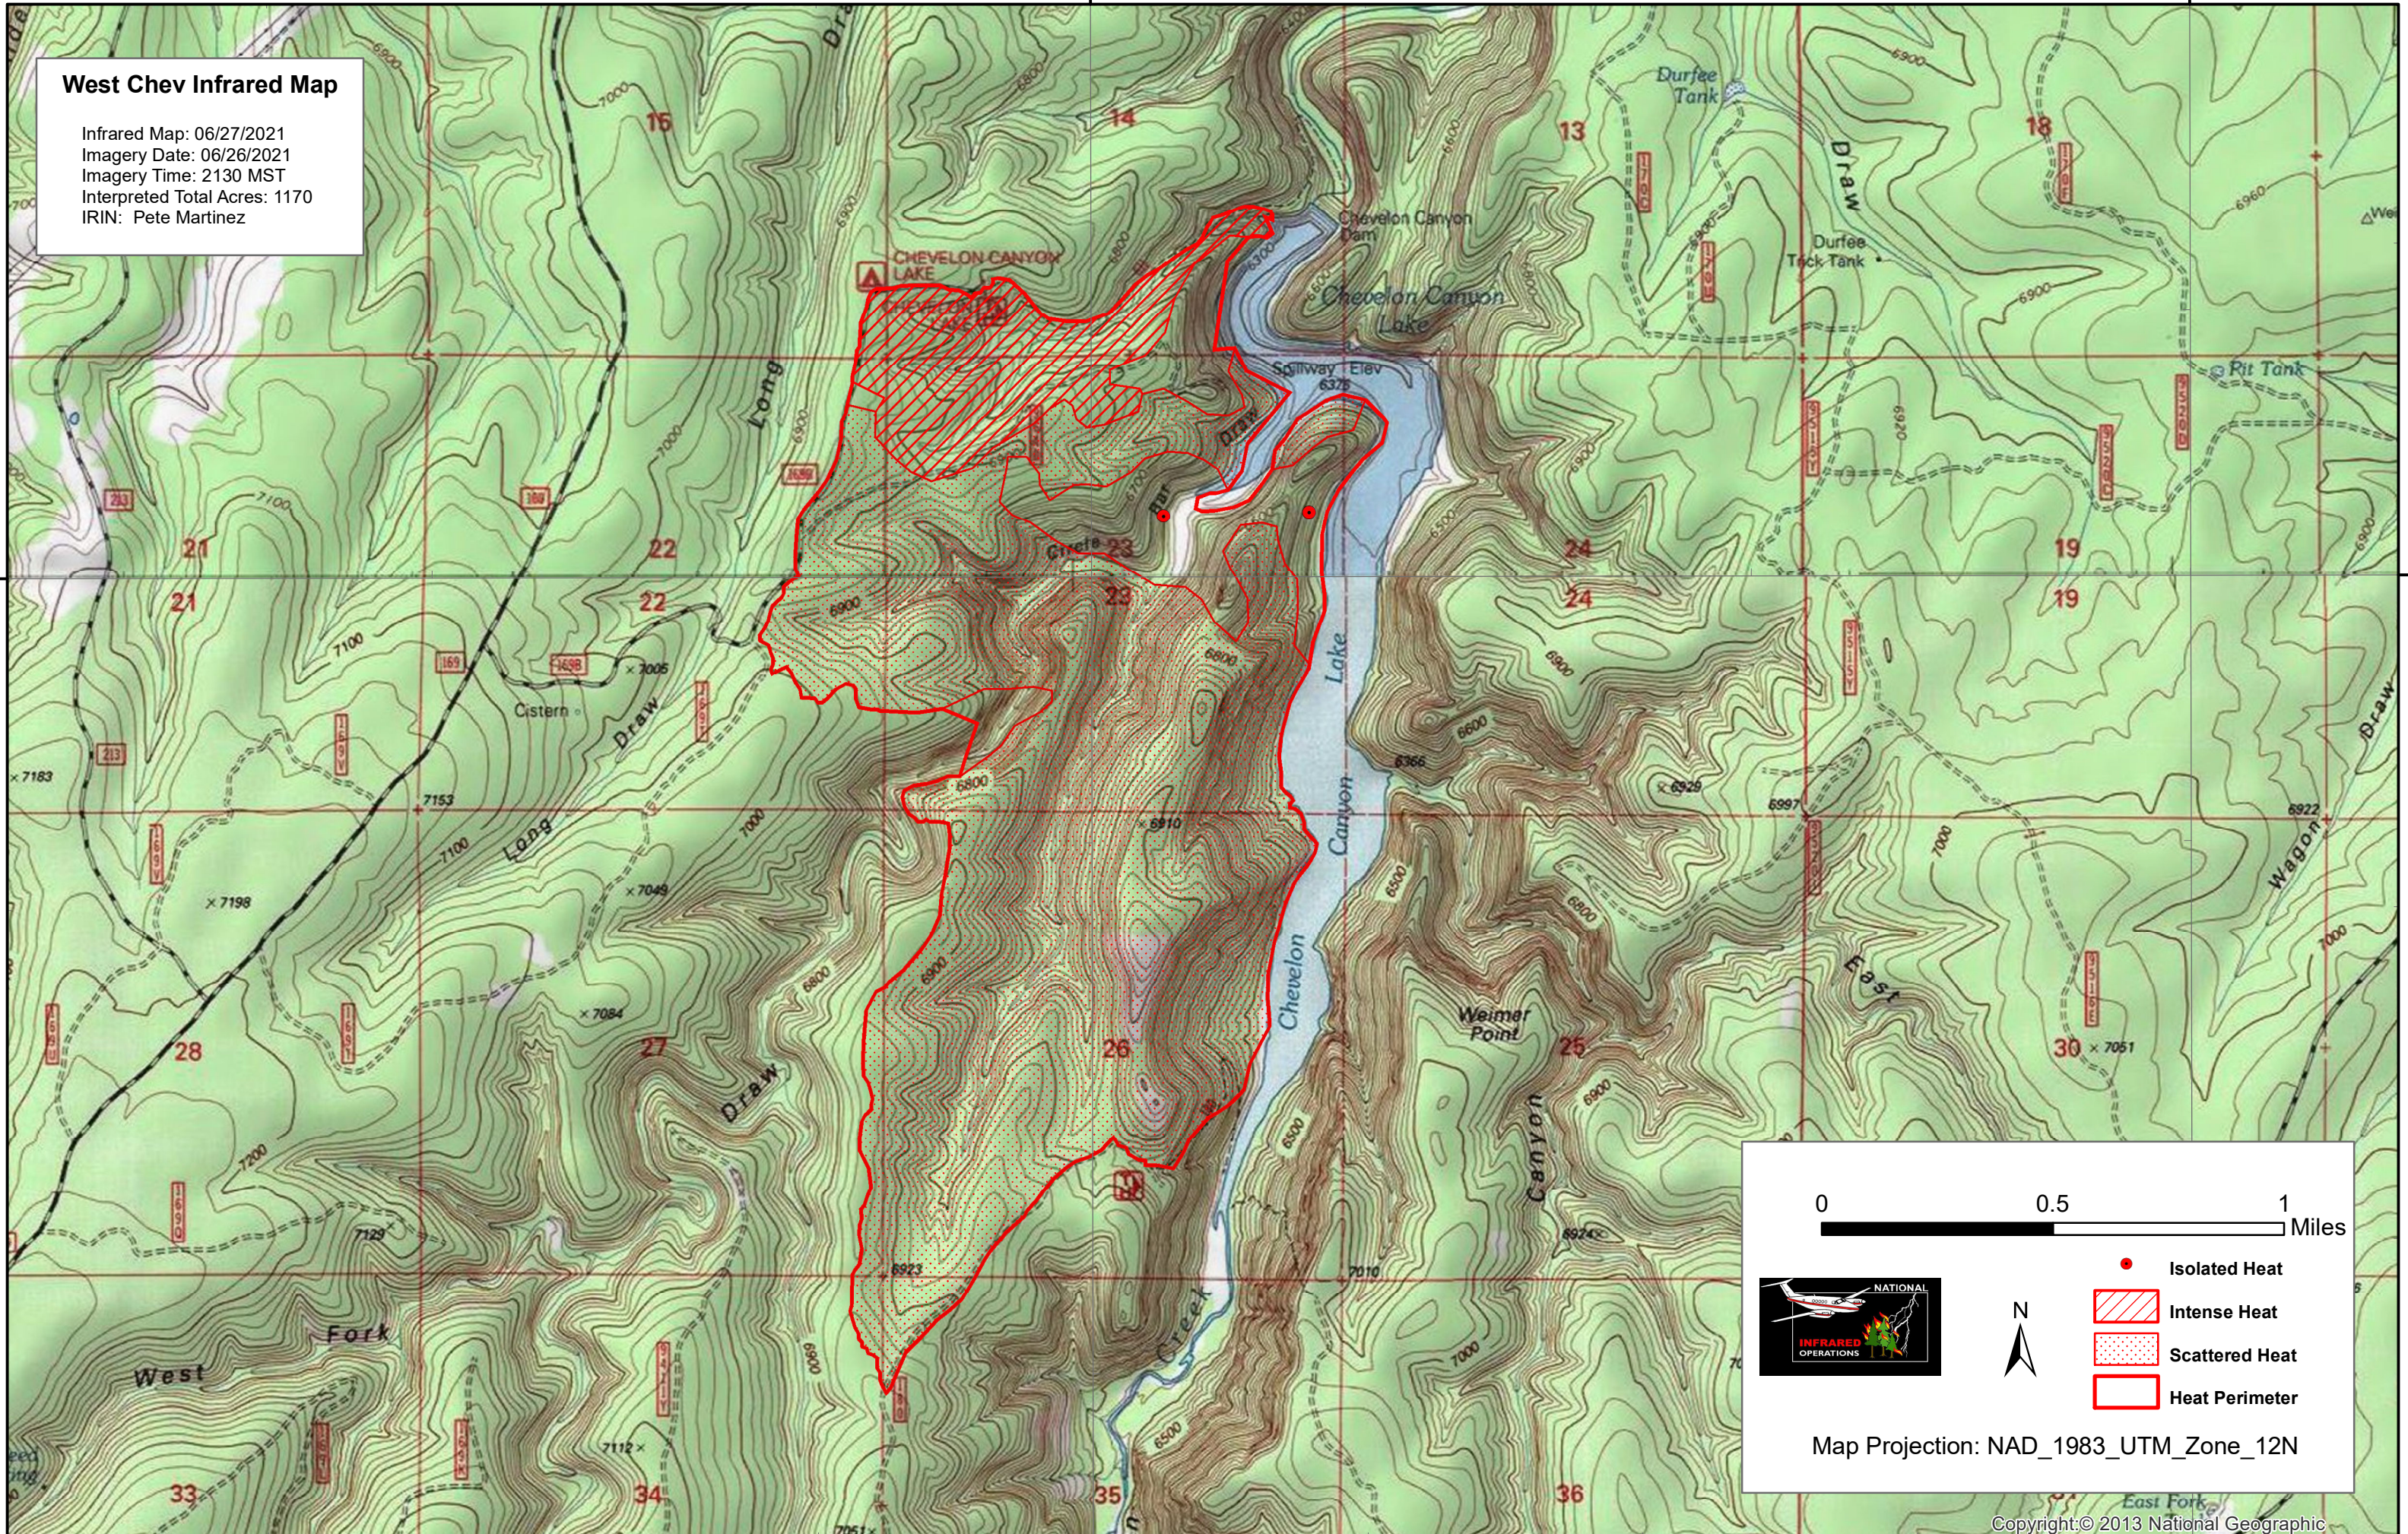

### West Chev Infrared Map

Infrared Map: 06/27/2021  
 Imagery Date: 06/26/2021  
 Imagery Time: 2130 MST  
 Interpreted Total Acres: 1170  
 IRIN: Pete Martinez

- Isolated Heat
- / / / / Intense Heat
- . . . . Scattered Heat
- Heat Perimeter

Map Projection: NAD\_1983\_UTM\_Zone\_12N