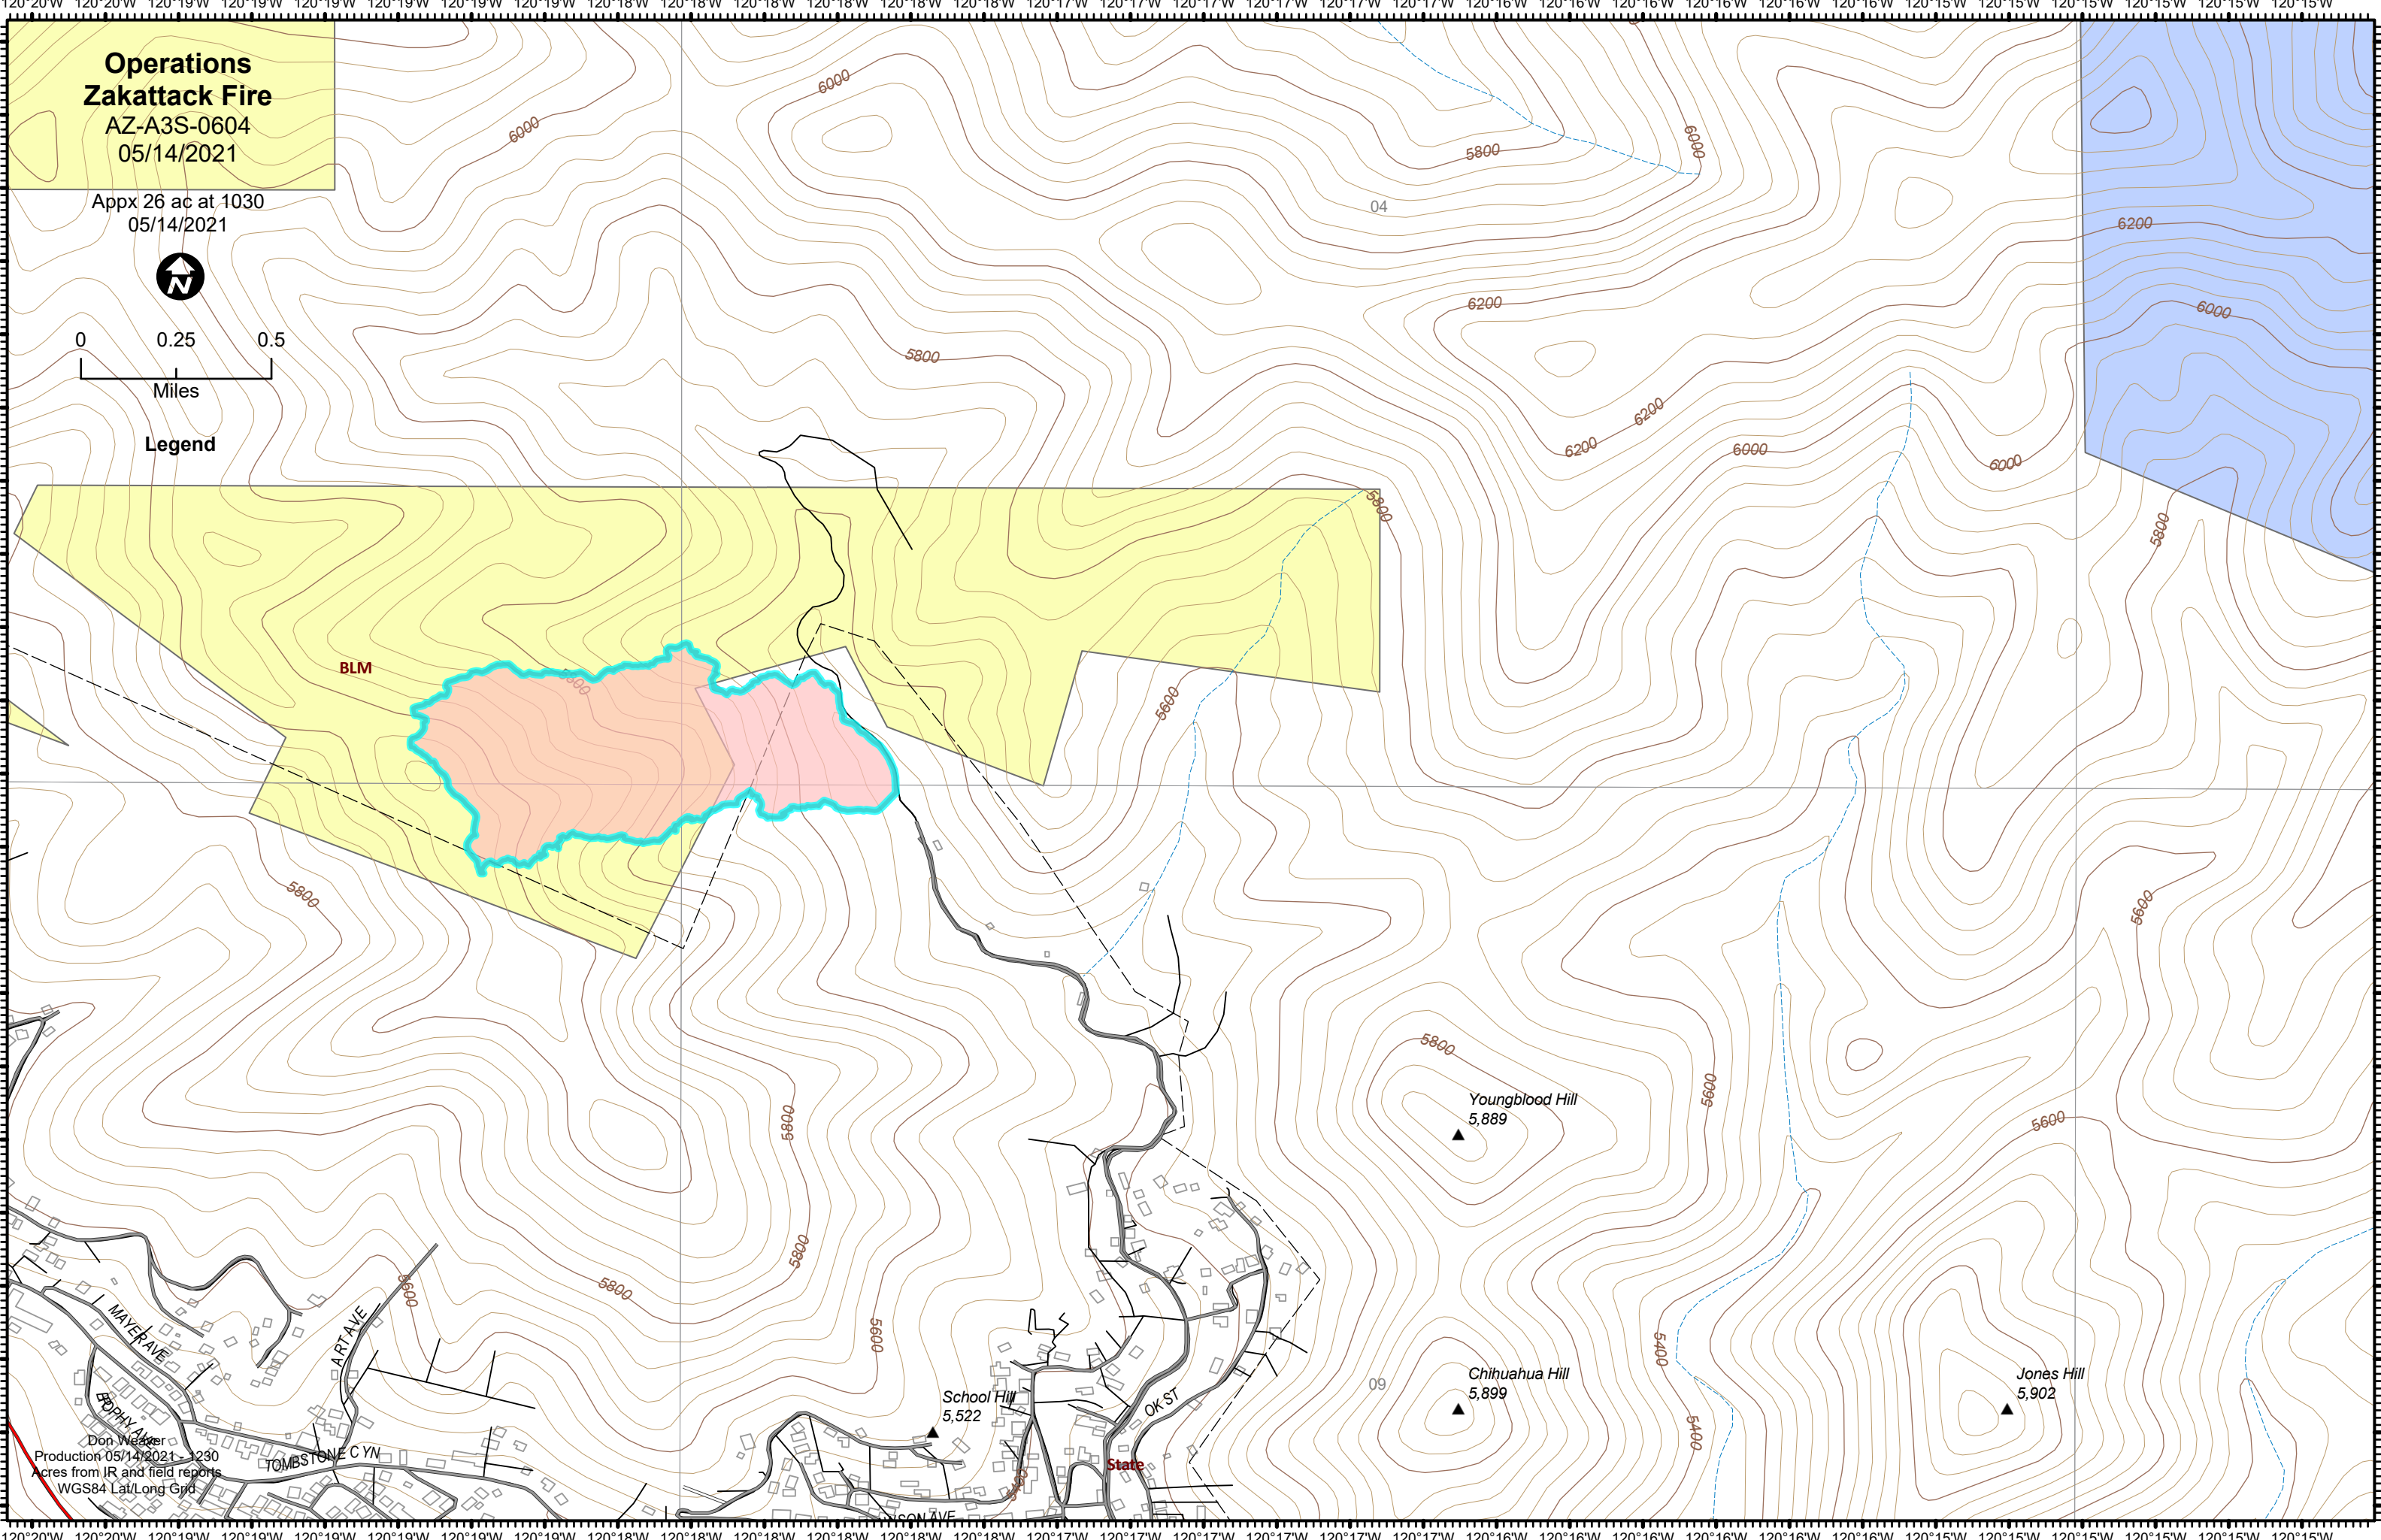

Operations Zakattack Fire AZ-A3S-0604 05/14/2021

Appx 26 ac at 1030
05/14/2021

Legend

Don Weaver
Production 05/14/2021 - 1230
Acres from IR and field reports
WGS84 Lat/Long Grid