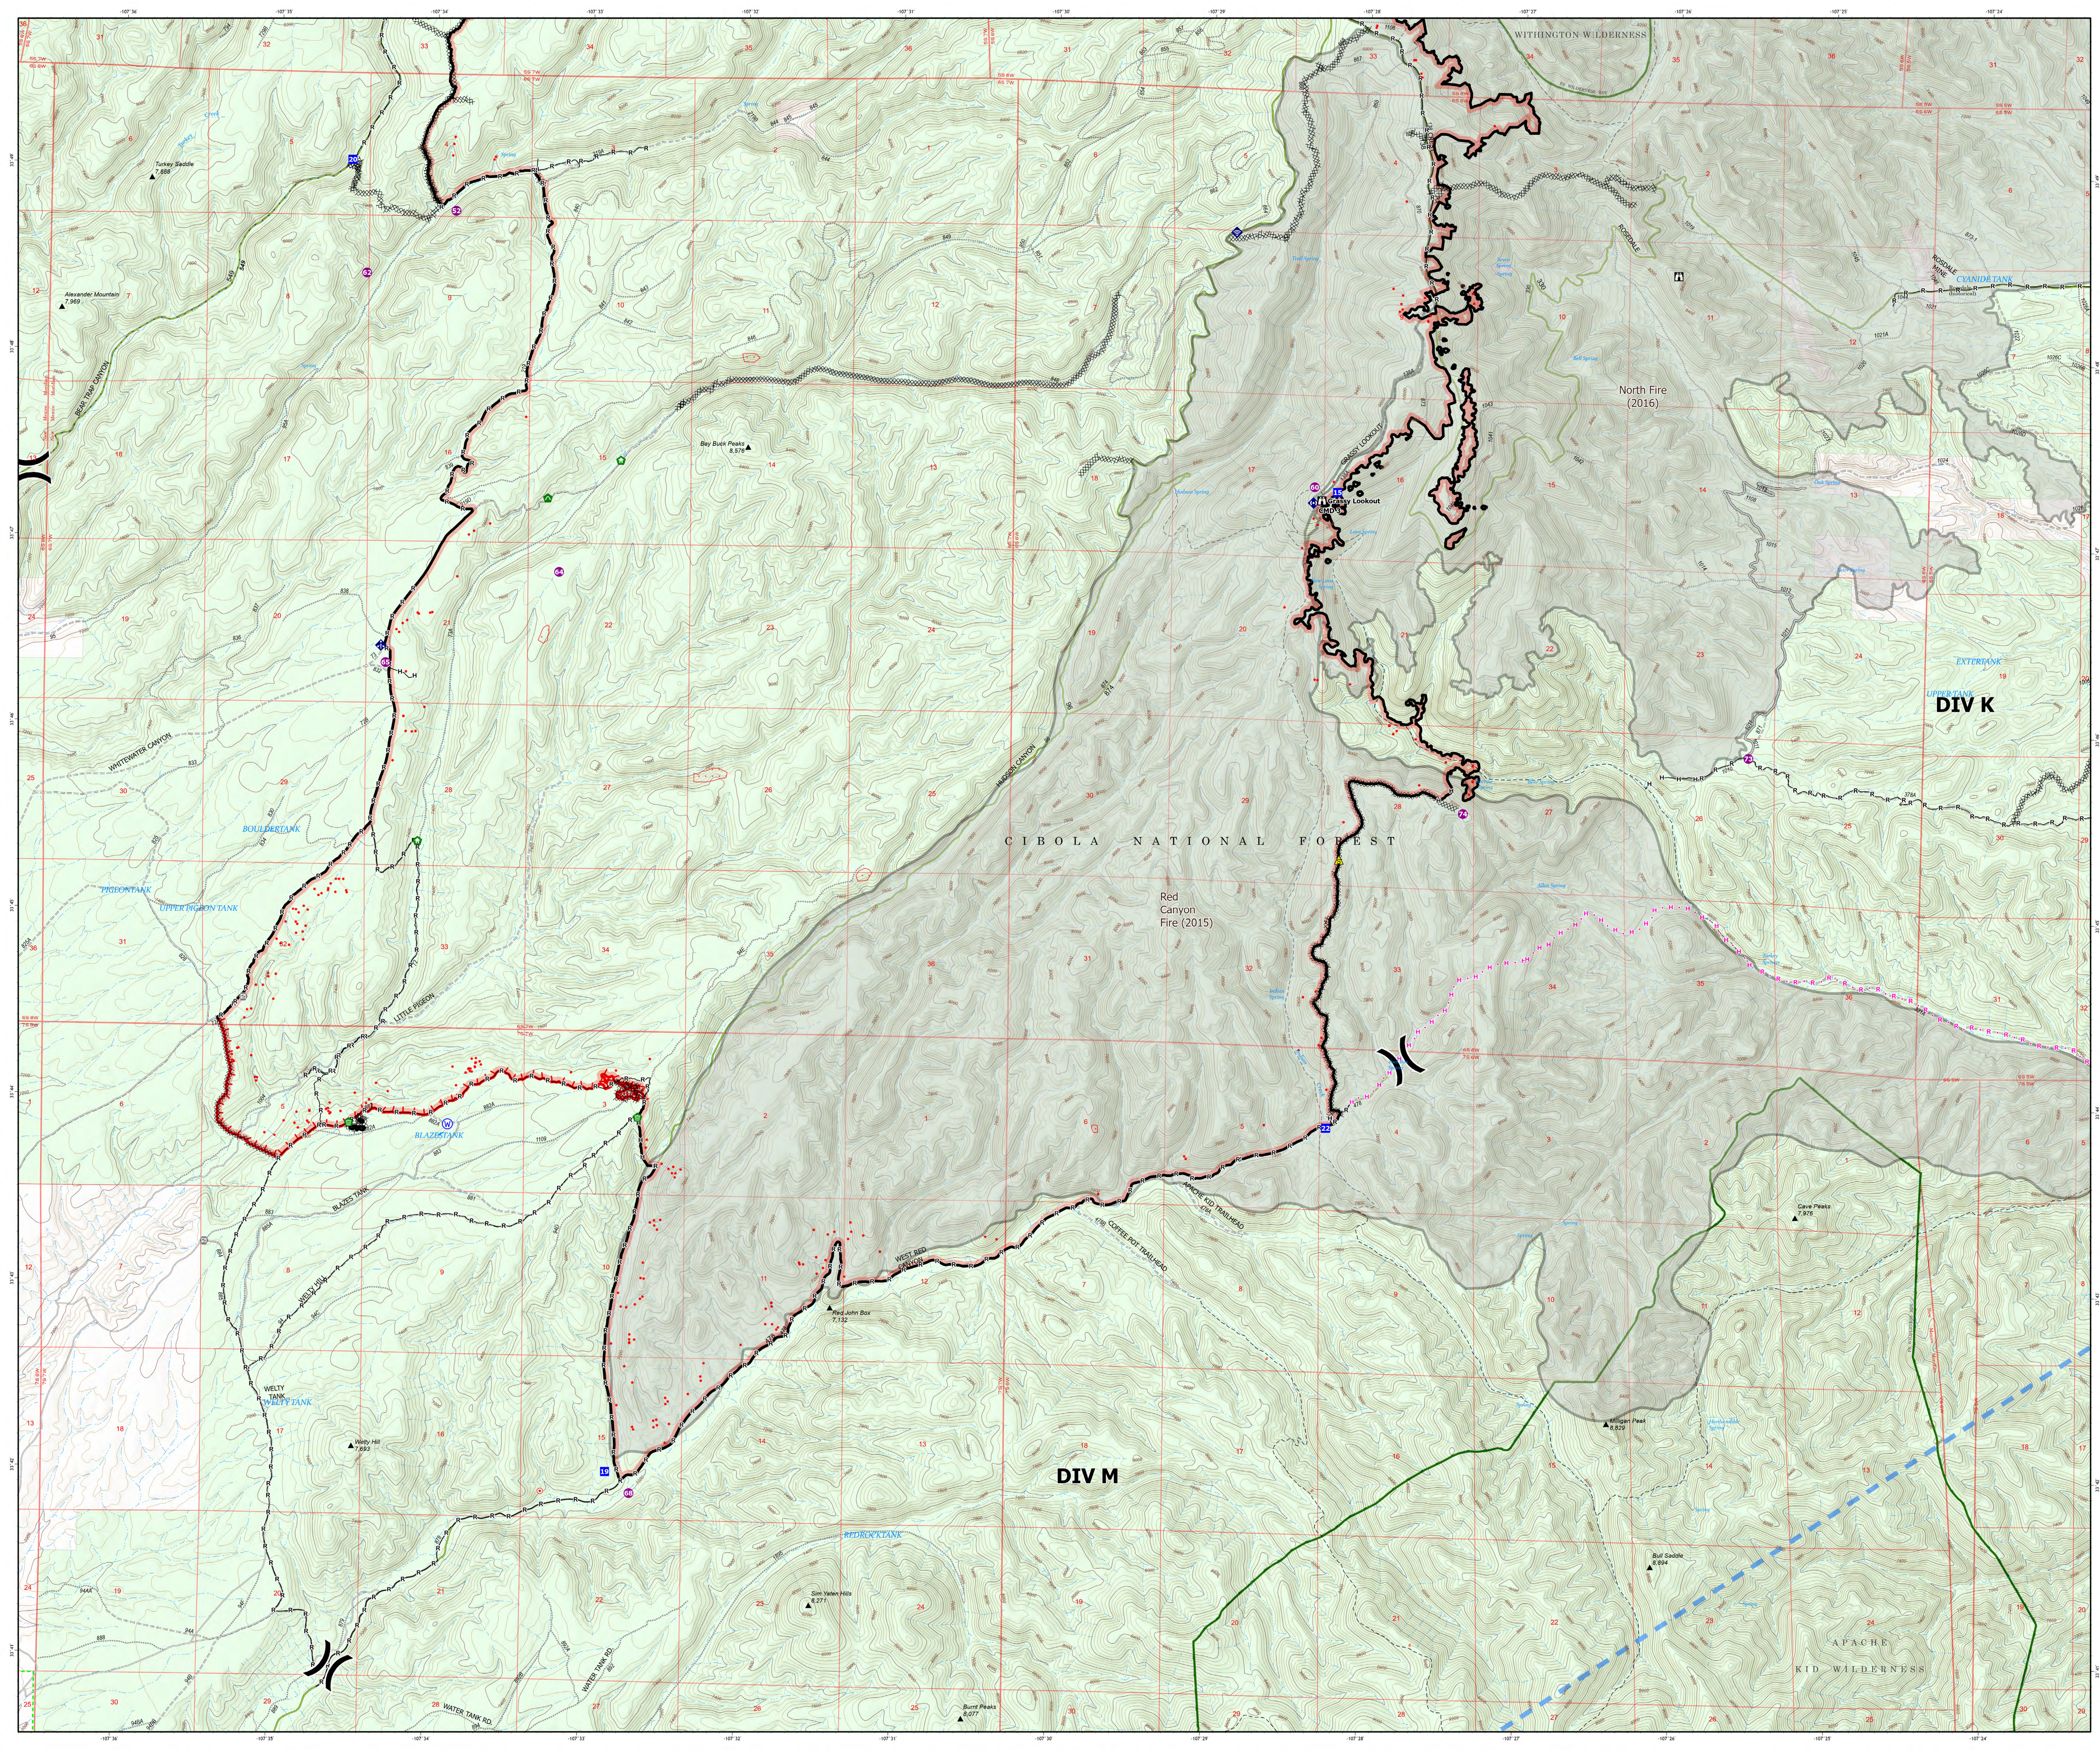

- Helispot
- X Division Break
- Drop Point
- Lookout
- Hot Spot - Spot Fire
- Gate
- Structure Wrap
- Culvert
- Clean Up Area
- Mobile Weather Unit
- Internet Access
- Repeater
- △ Safety Zone
- Water Source
- IR Isolated Heat Source
- Contained
- Uncontained
- Completed Dozer Line
- Completed Hand Line
- Completed Road as Line
- Planned Dozer Line
- Planned Hand Line
- Planned Road as Line
- Access or Improved Road
- Temporary Flight Restriction
- IR Scattered Heat
- Fire History

CIBOLA
NATIONAL FOREST

1:19,000
Datum: North American 1983