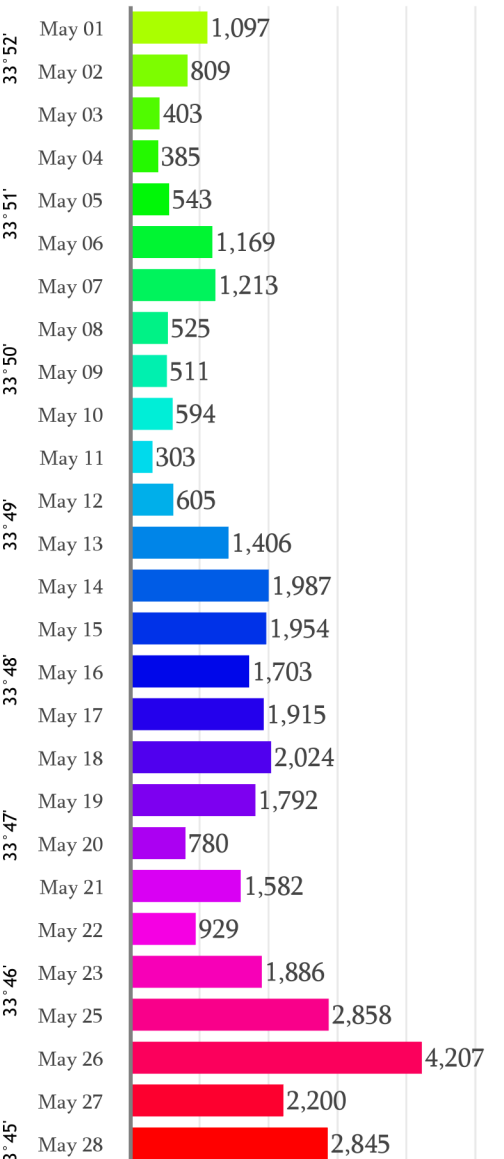

# Final Progression

## Bear Trap Fire

NM-CIF-000138

May 31, 2022 | 38,255 acres

### Bear Trap Daily Growth

1:90,000

Datum: North American 1983