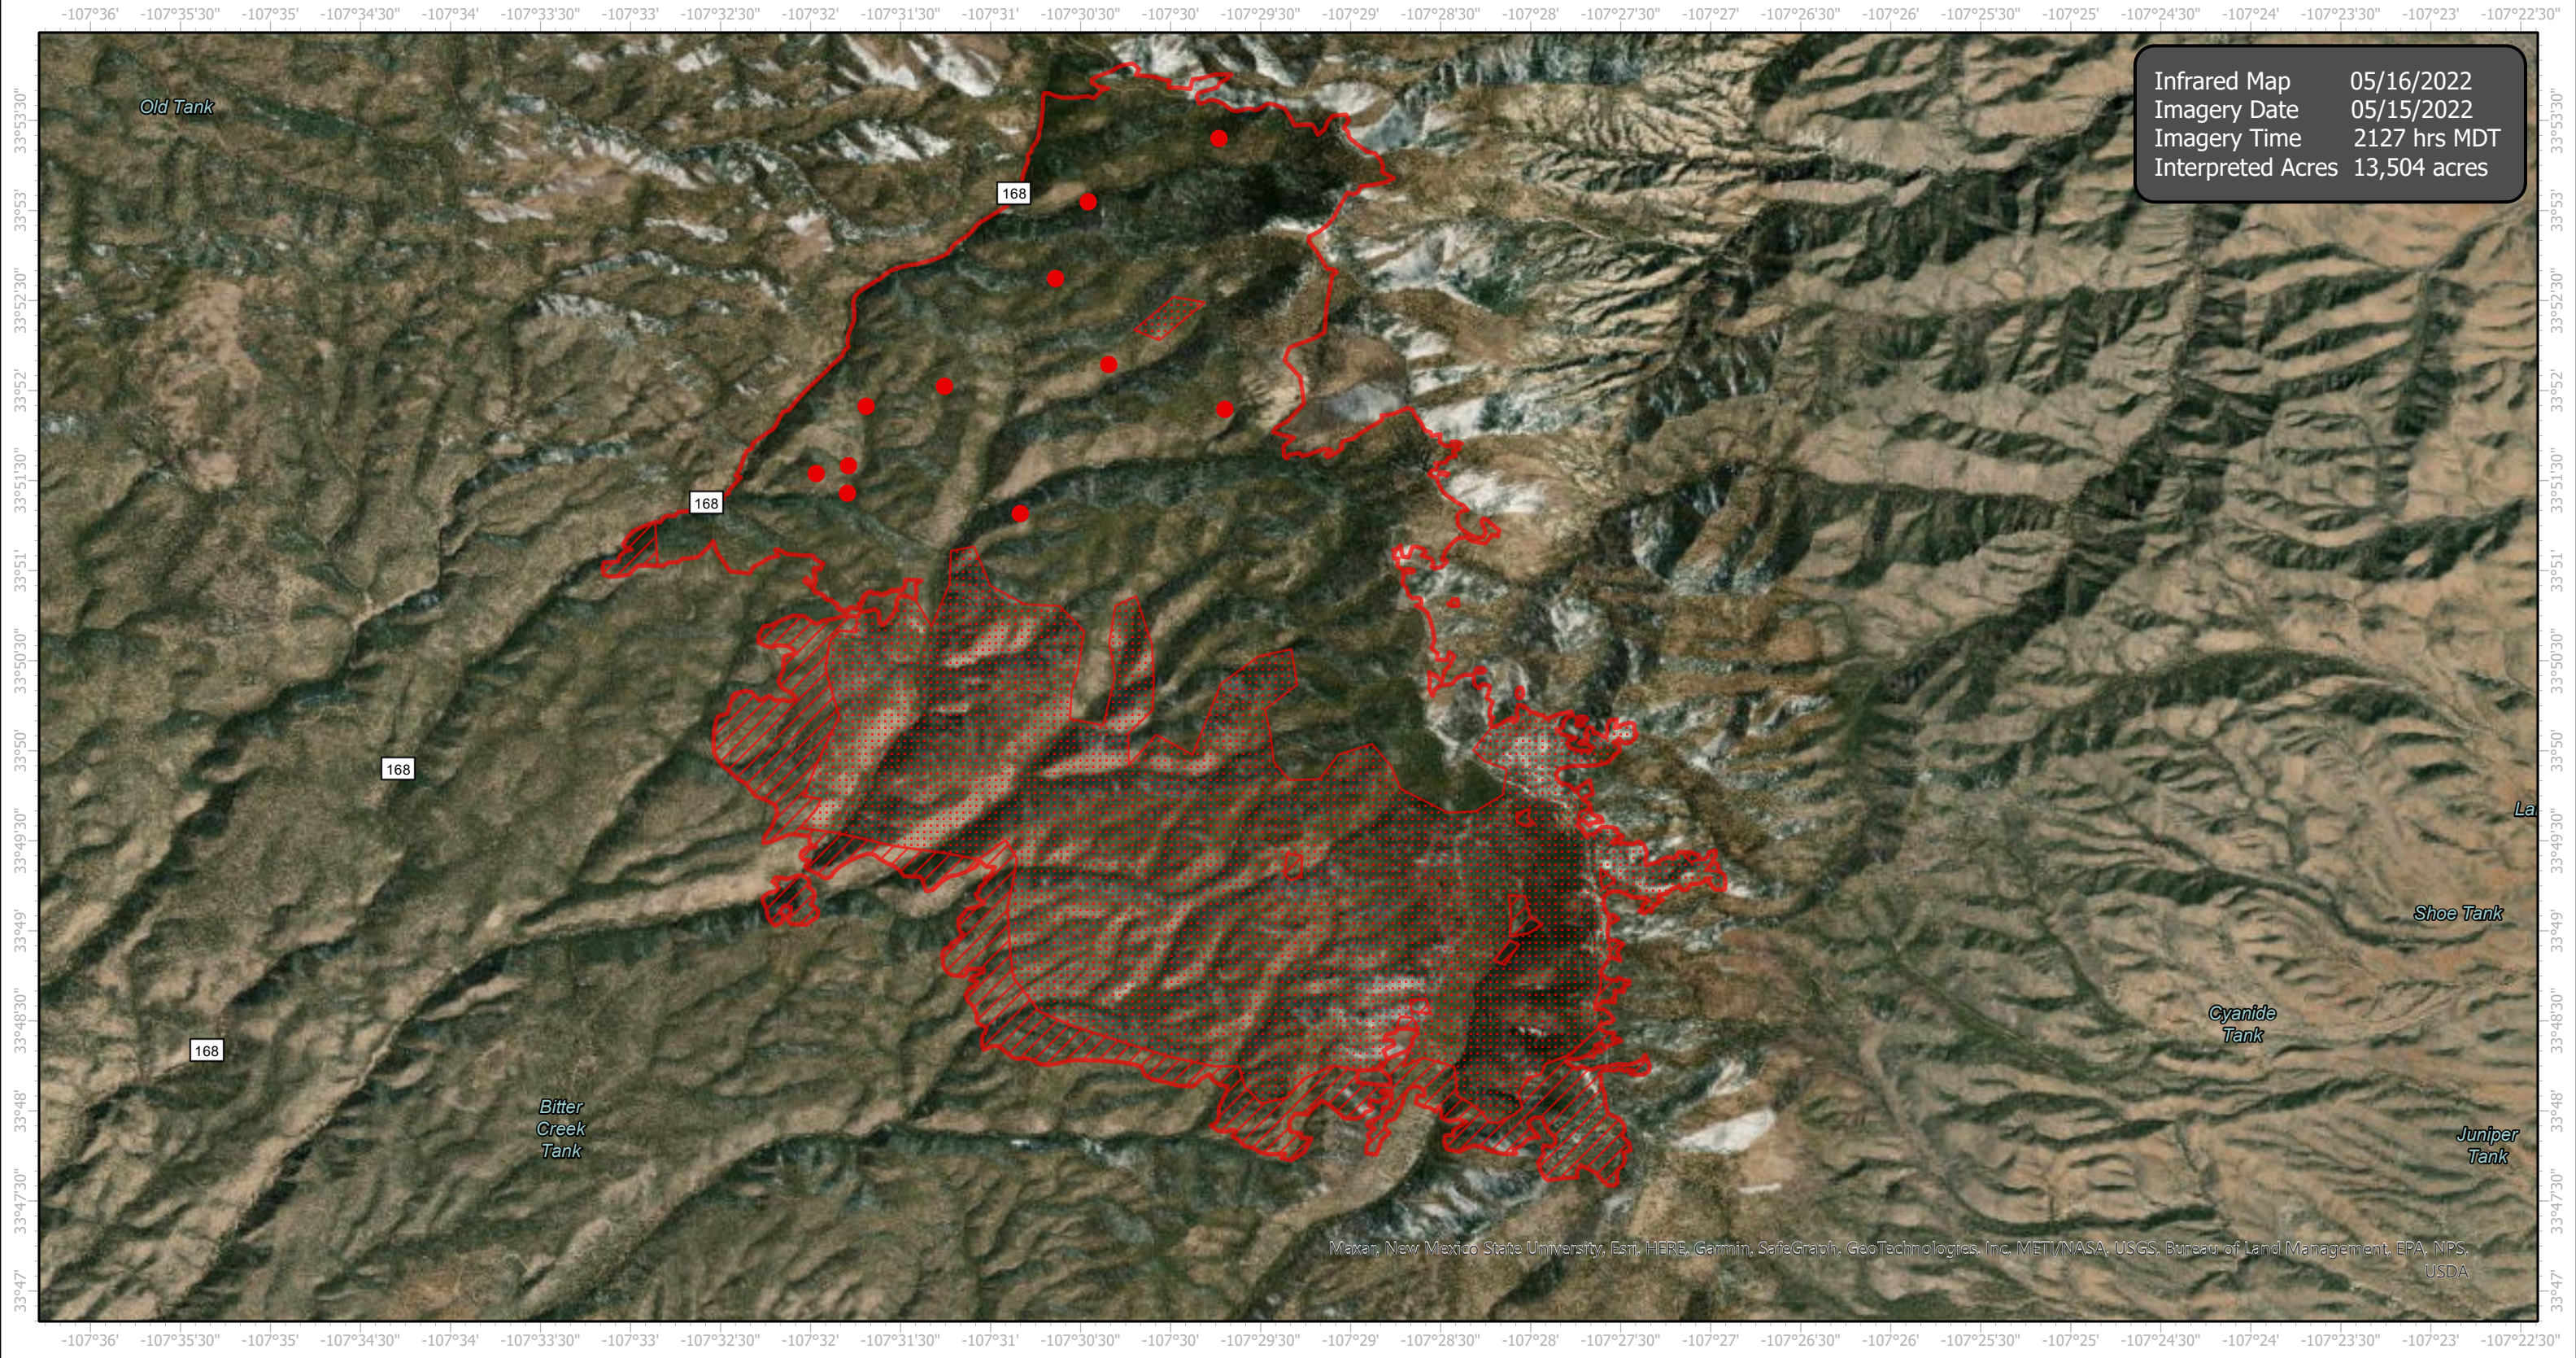

Bear Trap Infrared Map

Incident # (NM-CIF-000138)

Maxar, New Mexico State University, Esri, HERE, Garmin, SafeGraph, GeoTechnologies, Inc. METI/NASA, USGS, Bureau of Land Management, EPA, NPS, USDA

- IR Isolated Heat Source
- ▭ IR Heat Perimeter
- ▨ IR Intense Heat
- ▩ IR Scattered Heat

Infrared Interrupter: Daniel LeVrier
email: daniel.levrier@usda.gov