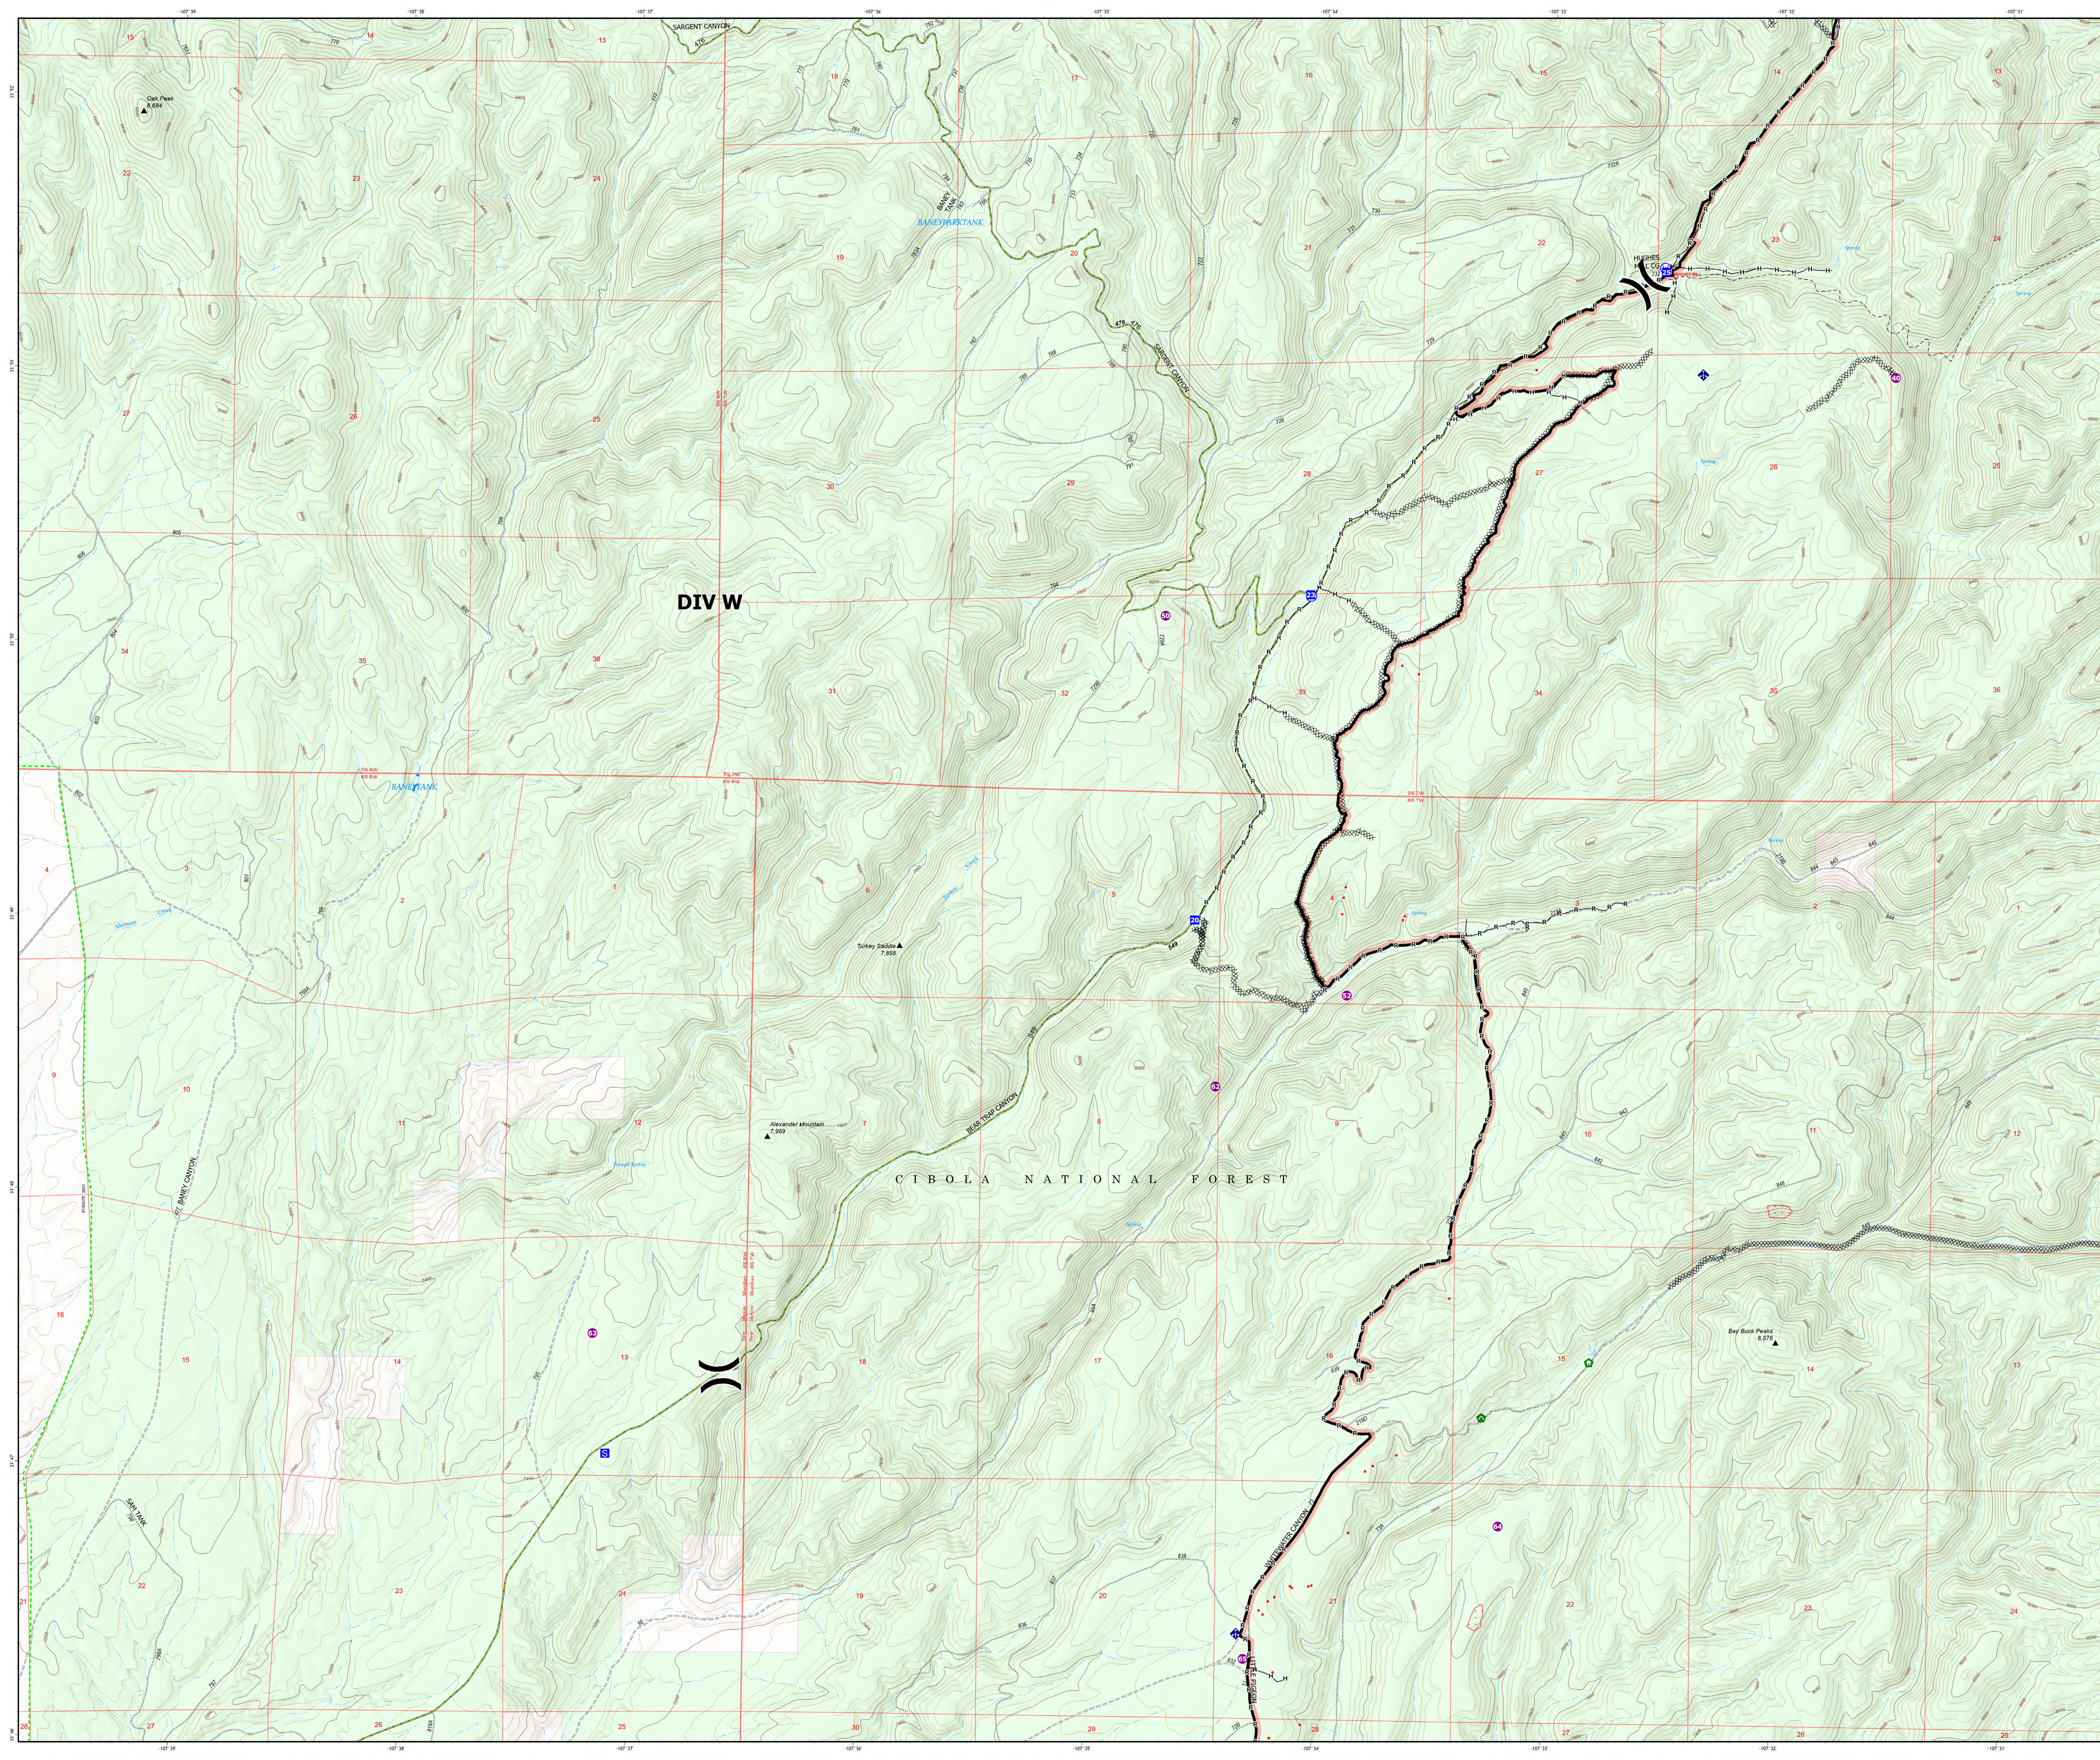

- Helispot
- X Division Break
- Drop Point
- Staging Area
- Structure Wrap
- Culvert
- ◆ Mobile Weather Unit
- Water Source
- IR Isolated Heat Source
- Contained
- Completed Dozer Line
- Completed Hand Line
- Completed Road as Line
- IR Scattered Heat

DIV W

CIBOLA NATIONAL FOREST