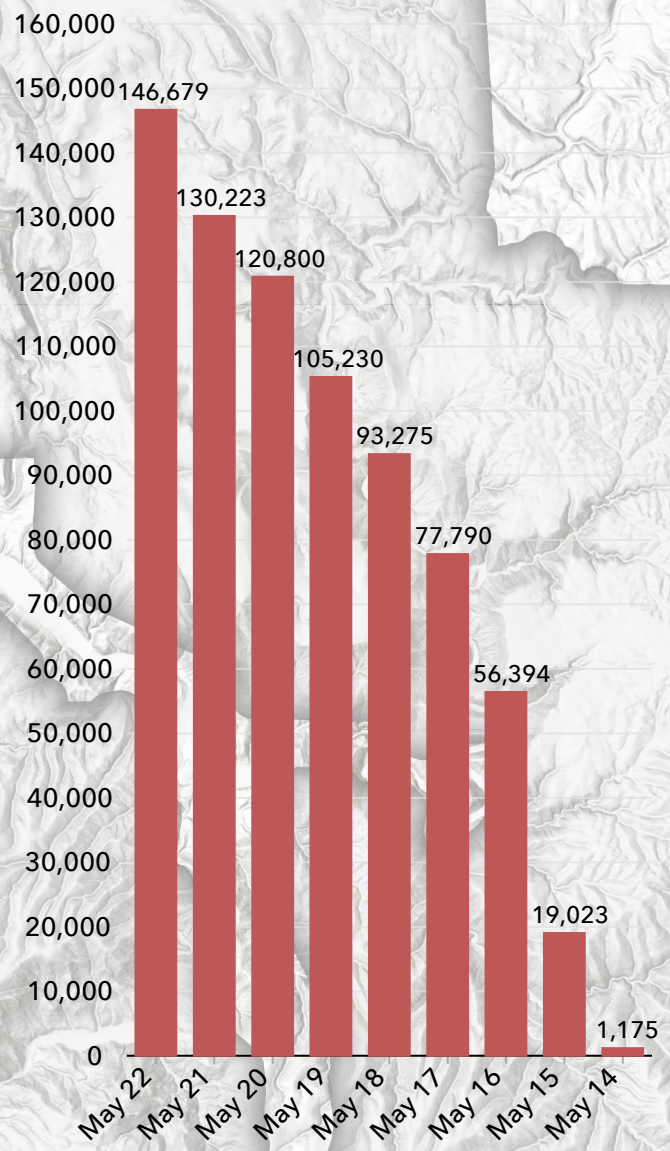

GILA WILDERNESS

May 22  
+16,456 acres

May 19  
+11,955 acres

May 16  
+37,371 acres

May 15  
+17,848 acres

May 14  
+1,175 acres

May 17  
+21,396 acres

May 20  
+15,570 acres

May 18  
+15,485 acres

May 21  
+9,423 acres

### Total Acreage

ALDO LEOPOLD WILDERNESS