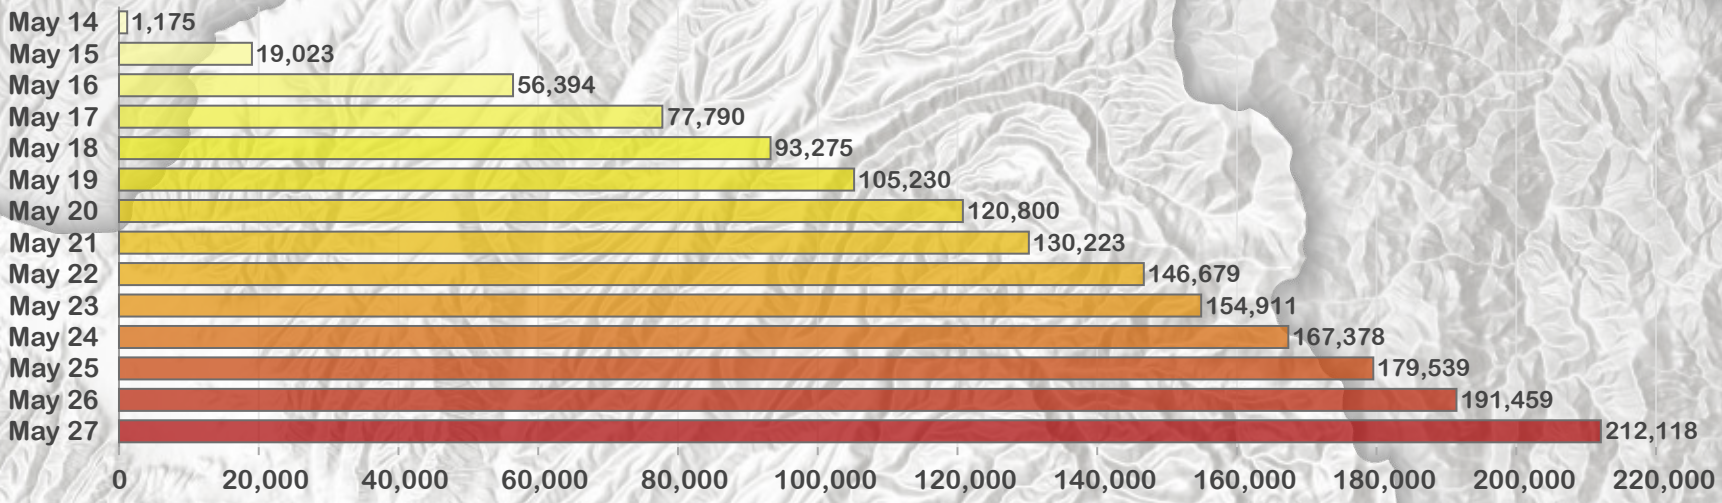

GILA
WILDERNESS

ALDO LEOPOLD WILDERNESS

Total Acreage

PROGRESSION

BLACK | NM-GNF-000185 | 5/28/2022

GIS Calculated
Acres from Mixed Methods
212,118 Acres
As of 5/27/2022 at 2057
NAD 1983 UTM Zone 12N
Created 5/28/2022 6:21 AM by blacksmh

Southwest Area
Incident Management Team 5

1:140,000