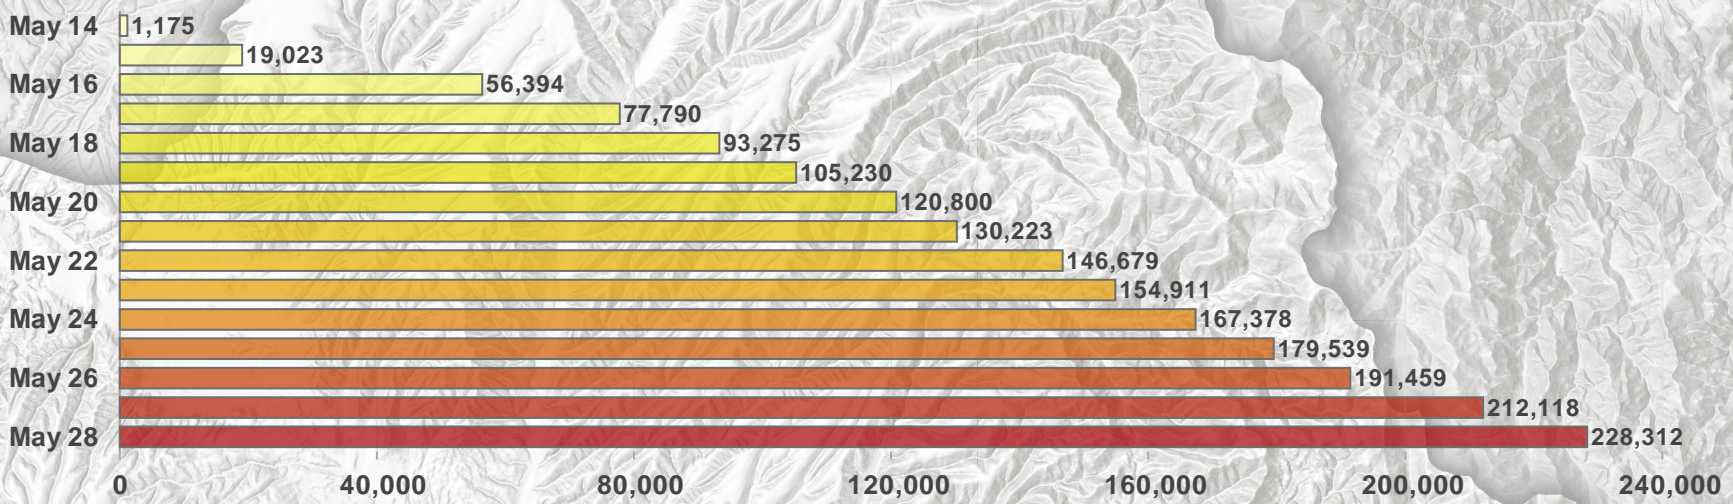

Total Acreage

PROGRESSION

BLACK | NM-GNF-000185 | 5/29/2022

GIS Calculated
Acres from Mixed Methods
228,311 Acres
As of 5/28/2022 at 2055
NAD 1983 UTM Zone 12N
Created 5/29/2022 6:18AM by blackmth

1
1:140,000