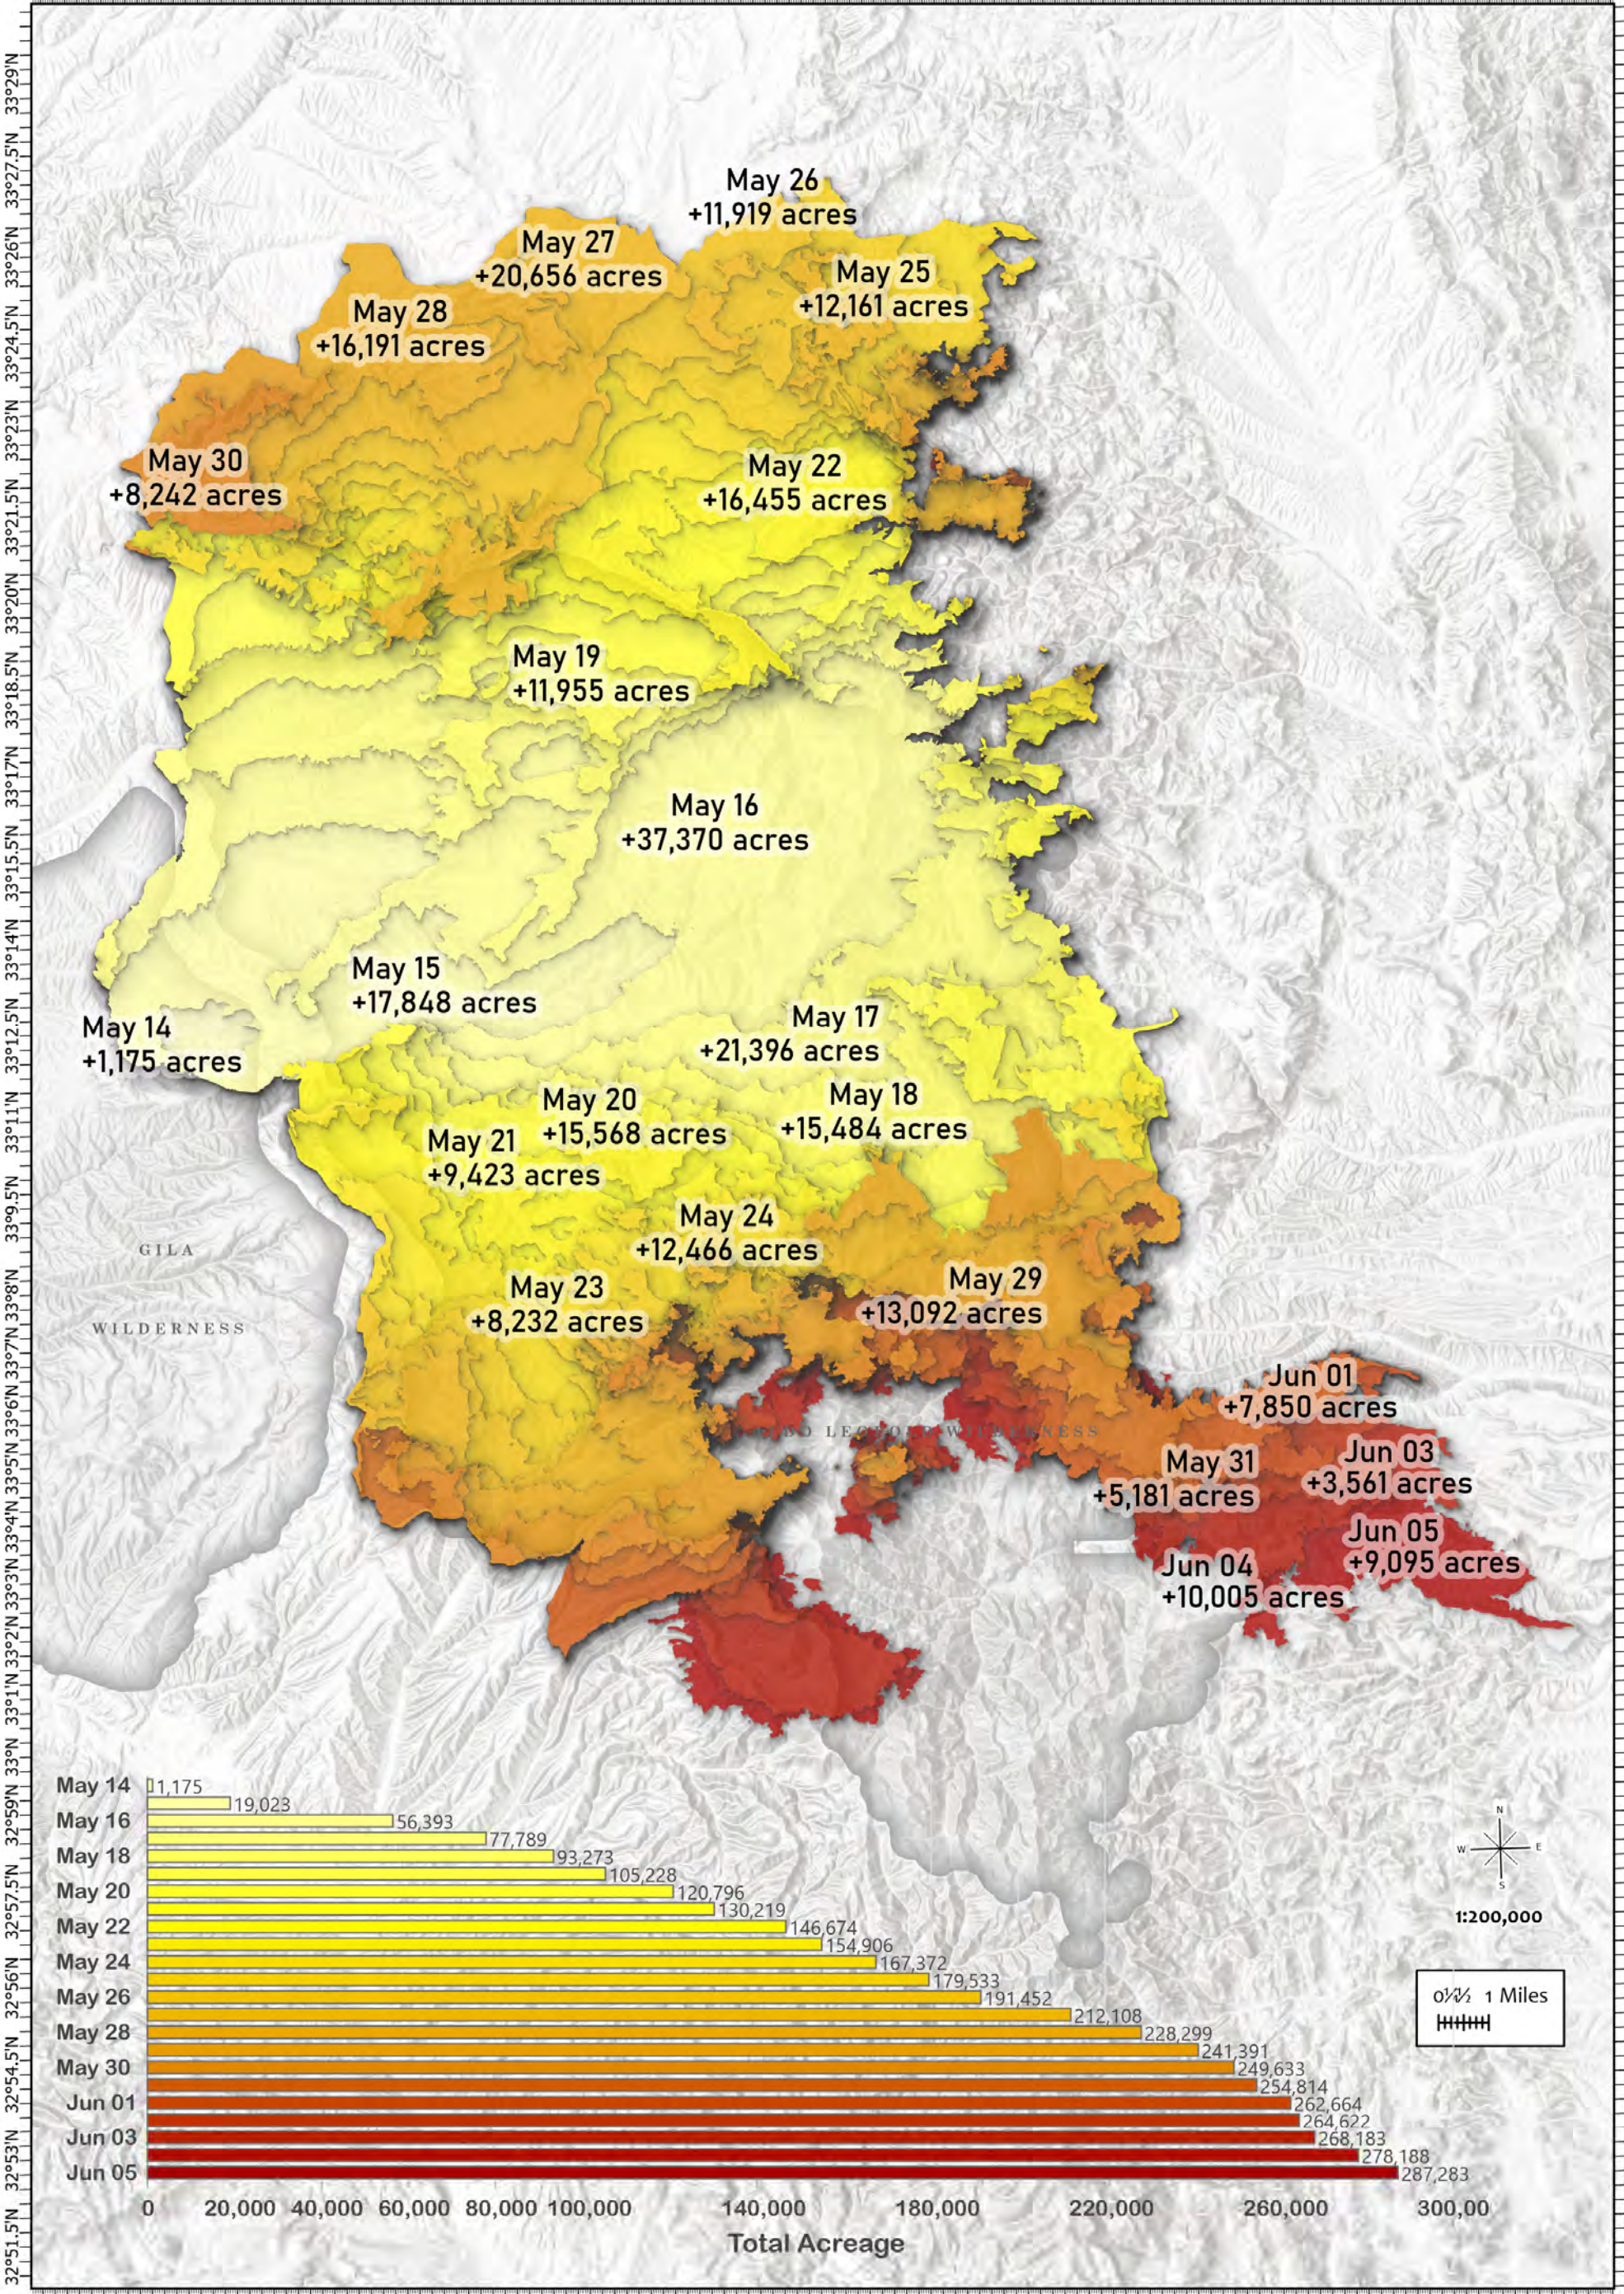

108°6.01'W 108°4'W 108°2'W 108°W 107°58.5'W 107°56.5'W 107°54.5'W 107°52.5'W 107°50.5'W 107°48.5'W 107°46.5'W 107°44.5'W 107°42.5'W 107°40.5'W 107°38.5'W 107°36.5'W 107°34.5'W

108°7.5'W 108°5.5'W 108°3.5'W 108°1.5'W 108°W 107°58.5'W 107°56.5'W 107°54.5'W 107°52.5'W 107°50.5'W 107°48.5'W 107°46.5'W 107°44.5'W 107°42.5'W 107°40.5'W 107°38.5'W 107°36.5'W

### Progression

Black  
 NMGNF000185  
 6/6/2022  
 287,283 acres at 6/5/2022 20:46 MDT  
 Acres from IR  
 North American 1983 Datum, LatLong Grid

	May 14		May 19		May 24		May 29		Jun 03
	May 15		May 20		May 25		May 30		Jun 04
	May 16		May 21		May 26		May 31		Jun 05
	May 17		May 22		May 27		Jun 01		
	May 18		May 23		May 28		Jun 02		