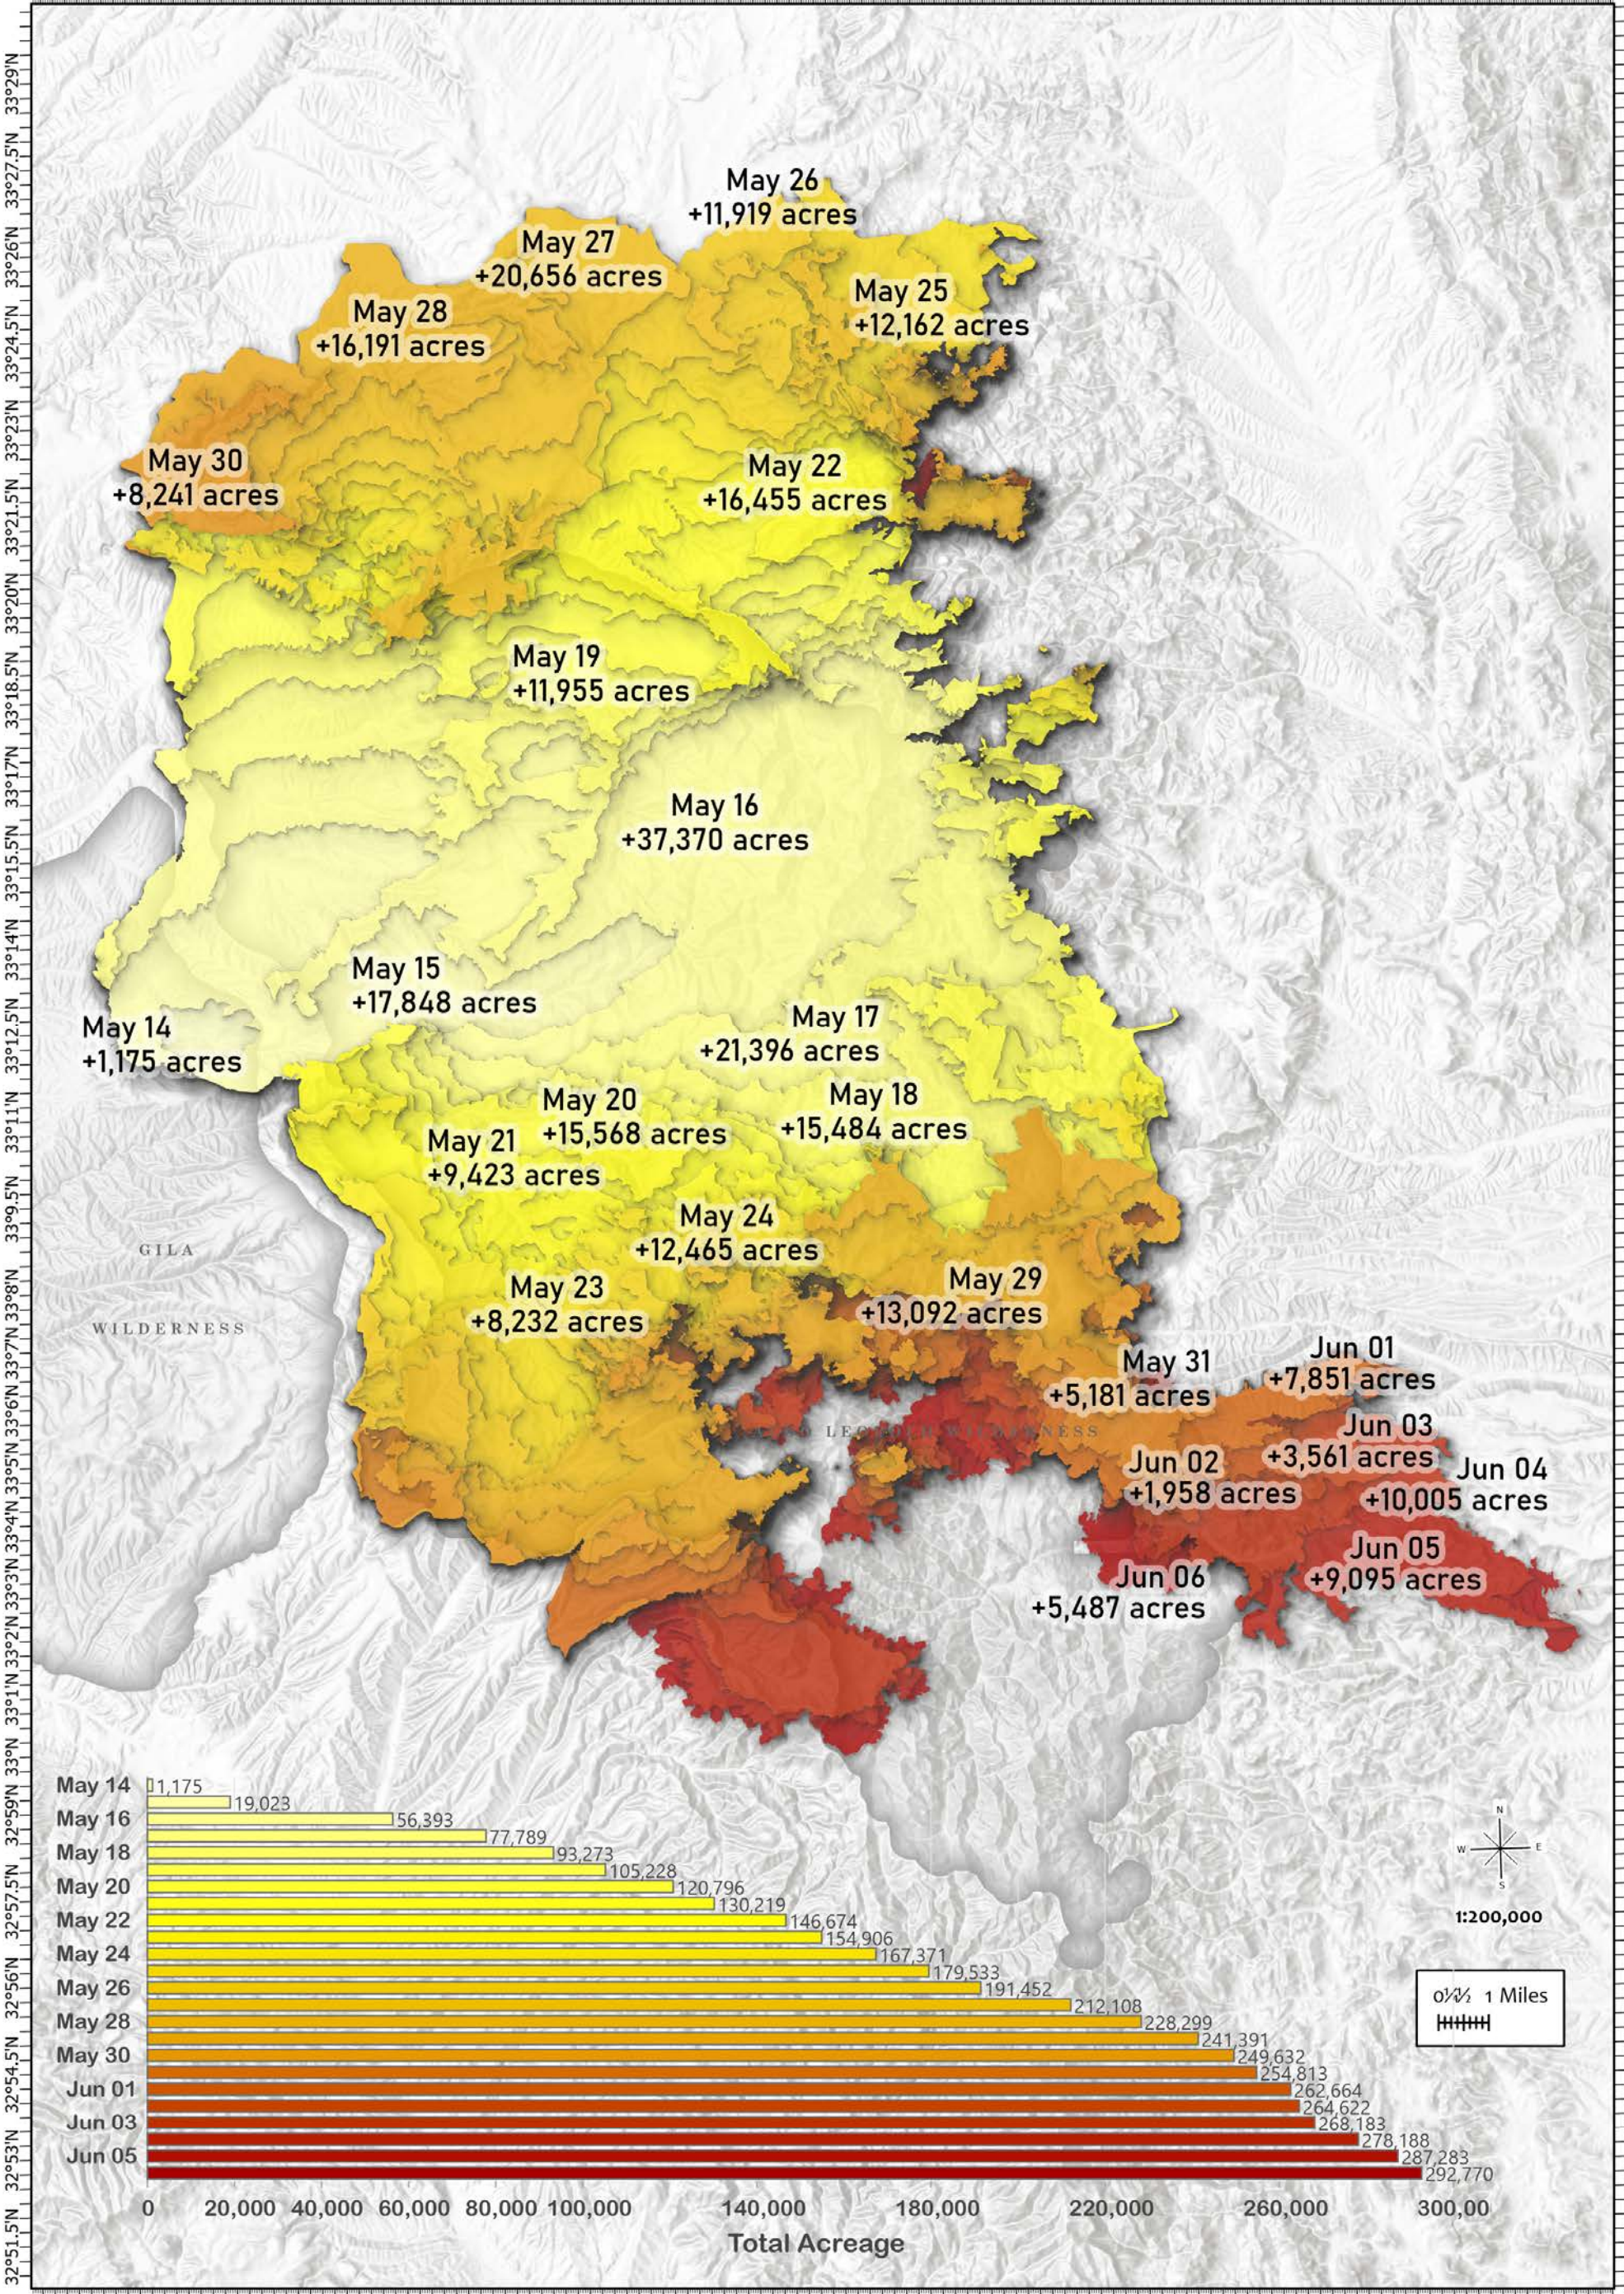

108°6.01'W 108°4'W 108°2'W 108°W 107°58.5'W 107°56.5'W 107°54.5'W 107°52.5'W 107°50.5'W 107°48.5'W 107°46.5'W 107°44.5'W 107°42.5'W 107°40.5'W 107°38.5'W 107°36.5'W

108°7.5'W 108°5.5'W 108°3.5'W 108°1.5'W 108°W 107°58.5'W 107°56.5'W 107°54.5'W 107°52.5'W 107°50.5'W 107°48.5'W 107°46.5'W 107°44.5'W 107°42.5'W 107°40.5'W 107°38.5'W 107°36.5'W

Progression

Black
 NMGNF000185
 6/7/2022
 292,770 acres at 6/6/2022 21:15 MDT
 Acres from IR
 North American 1983 Datum, LatLong Grid

May 14	May 19	May 24	May 29	Jun 03
May 15	May 20	May 25	May 30	Jun 04
May 16	May 21	May 26	May 31	Jun 05
May 17	May 22	May 27	Jun 01	Jun 06
May 18	May 23	May 28	Jun 02	