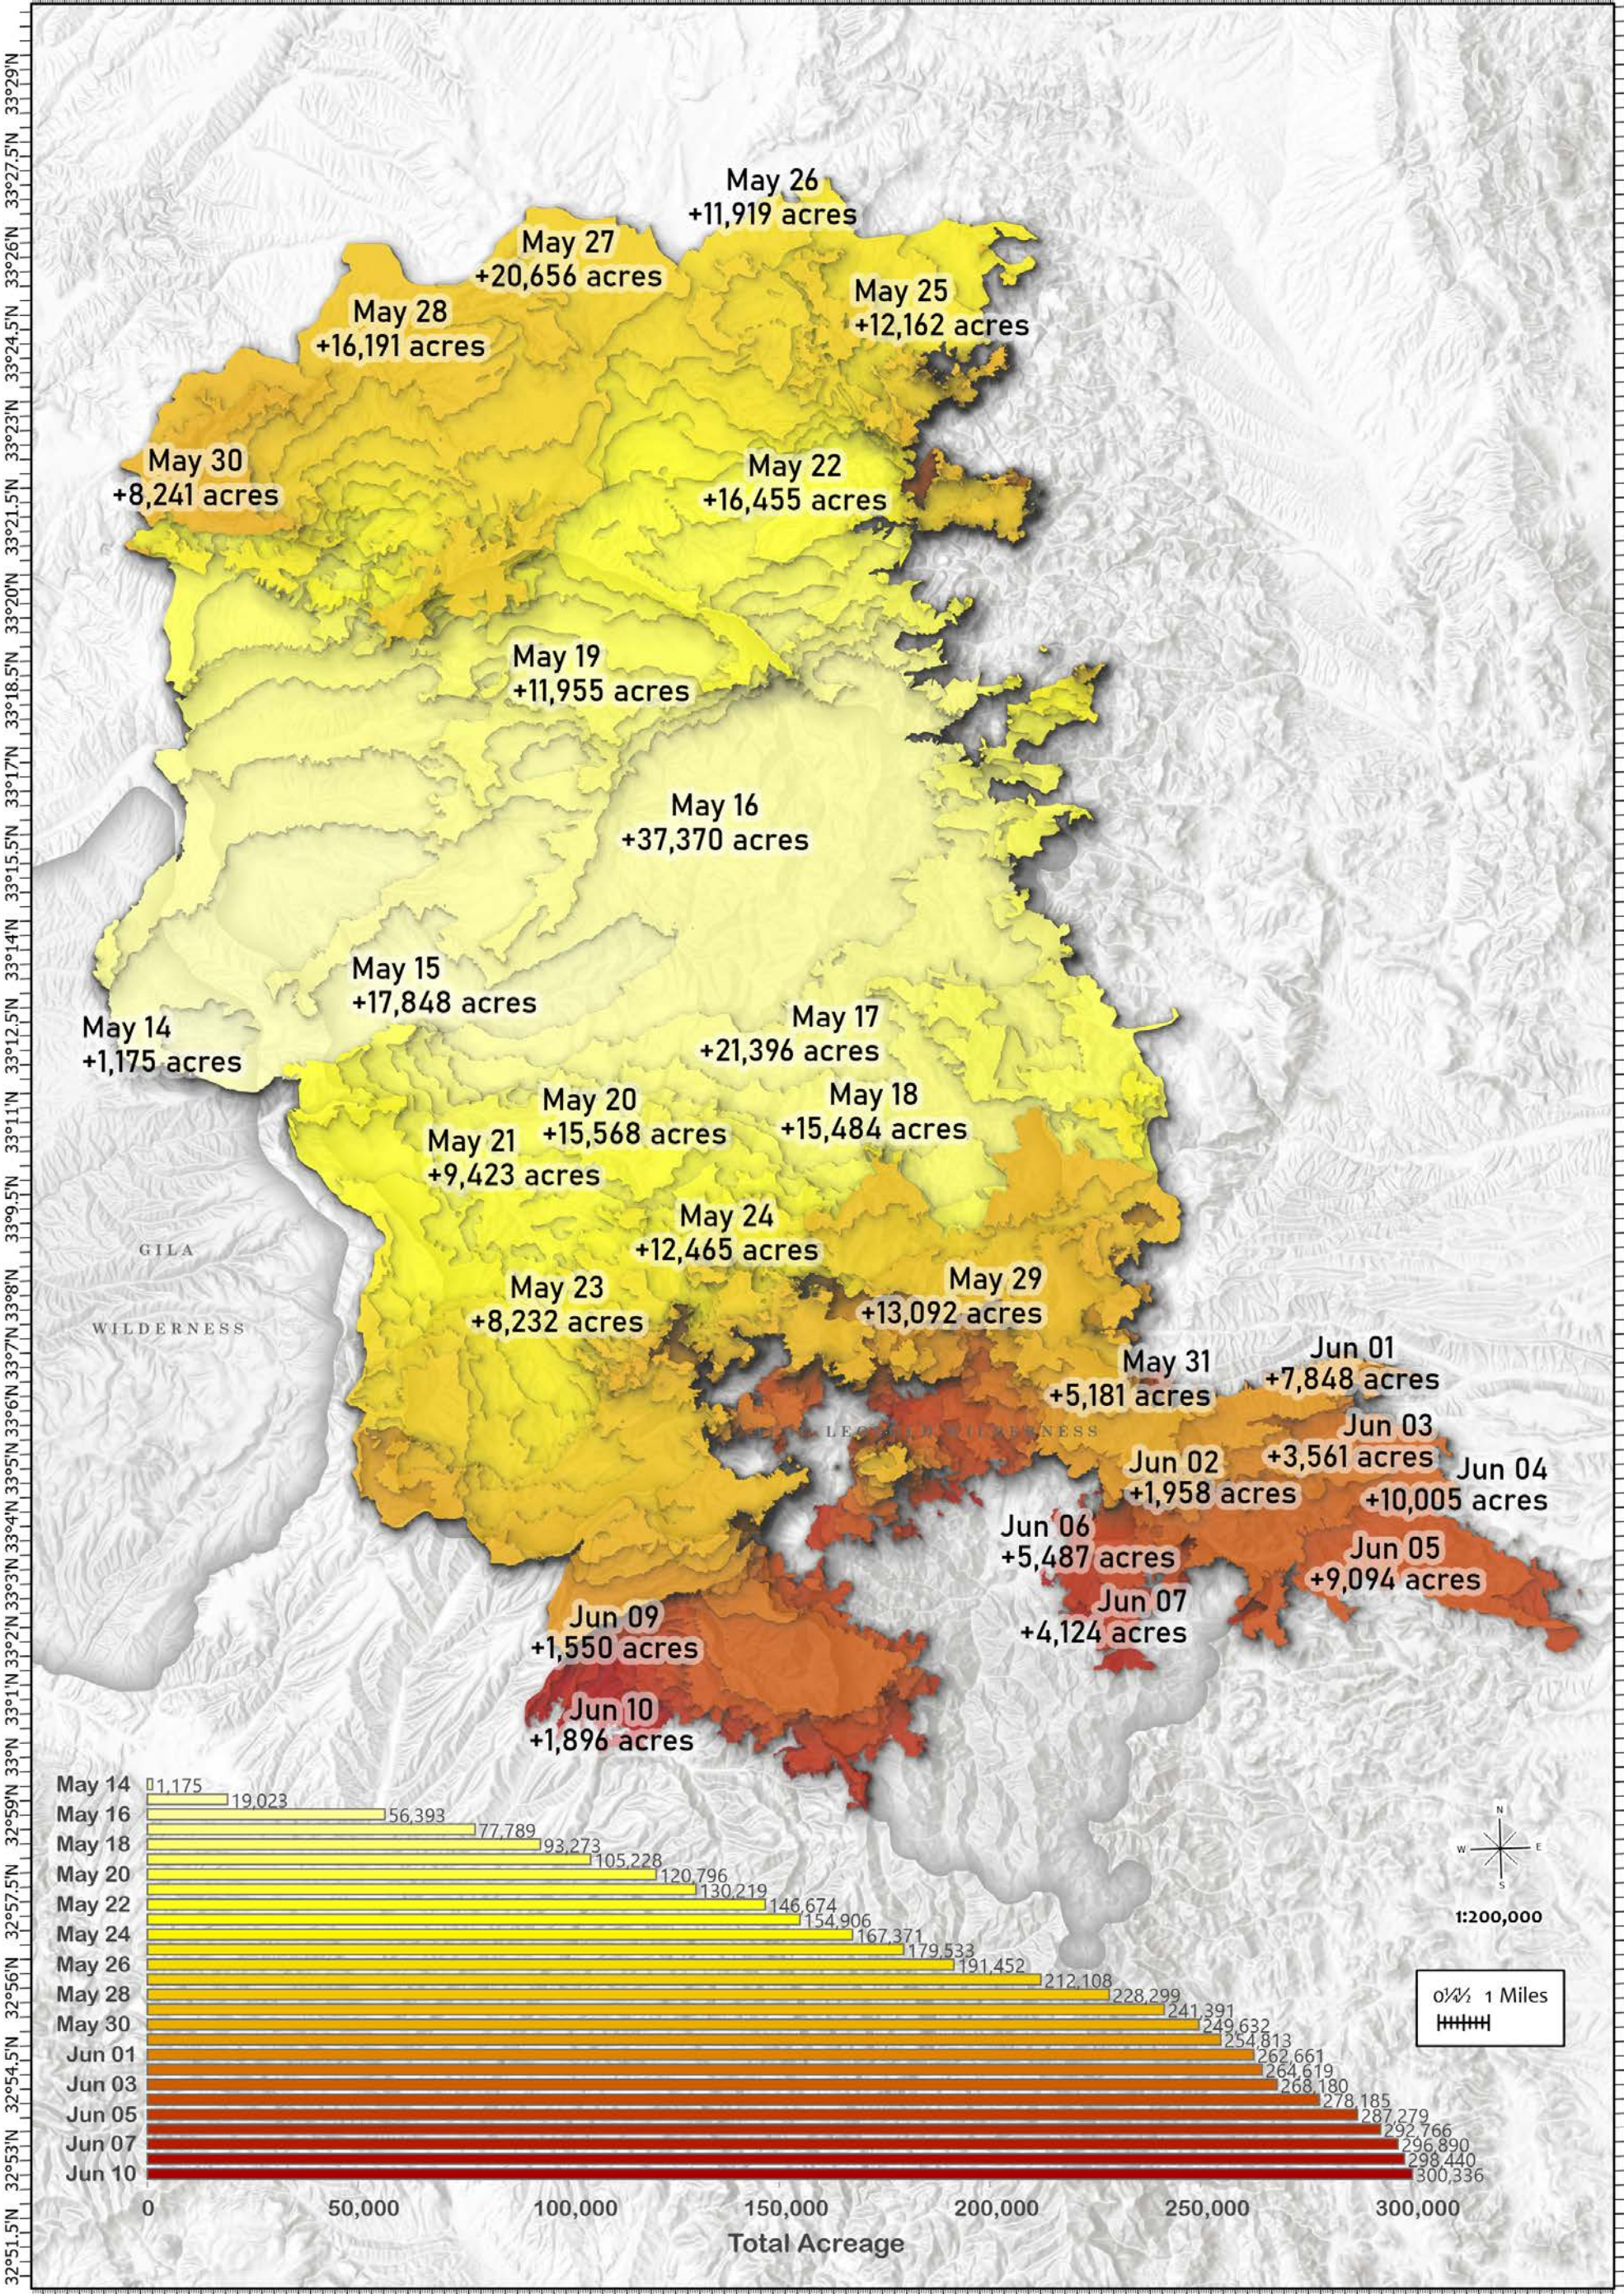

108°6.01'W 108°4'W 108°2'W 108°W 107°58.5'W 107°56.5'W 107°54.5'W 107°52.5'W 107°50.5'W 107°48.5'W 107°46.5'W 107°44.5'W 107°42.5'W 107°40.5'W 107°38.5'W 107°36.5'W 107°34.5'W

Progression

	May 14		May 19		May 24		May 29		Jun 03		Jun 09
	May 15		May 20		May 25		May 30		Jun 04		Jun 10
	May 16		May 21		May 26		May 31		Jun 05		
	May 17		May 22		May 27		Jun 01		Jun 06		
	May 18		May 23		May 28		Jun 02		Jun 07		

Black
NMGNF000185
6/10/2022
300,336 acres at 6/10/2022 0300 MDT
Acres from IR (UAS)
North American 1983 Datum, LatLong Grid

6/10/2022 0708 MDT