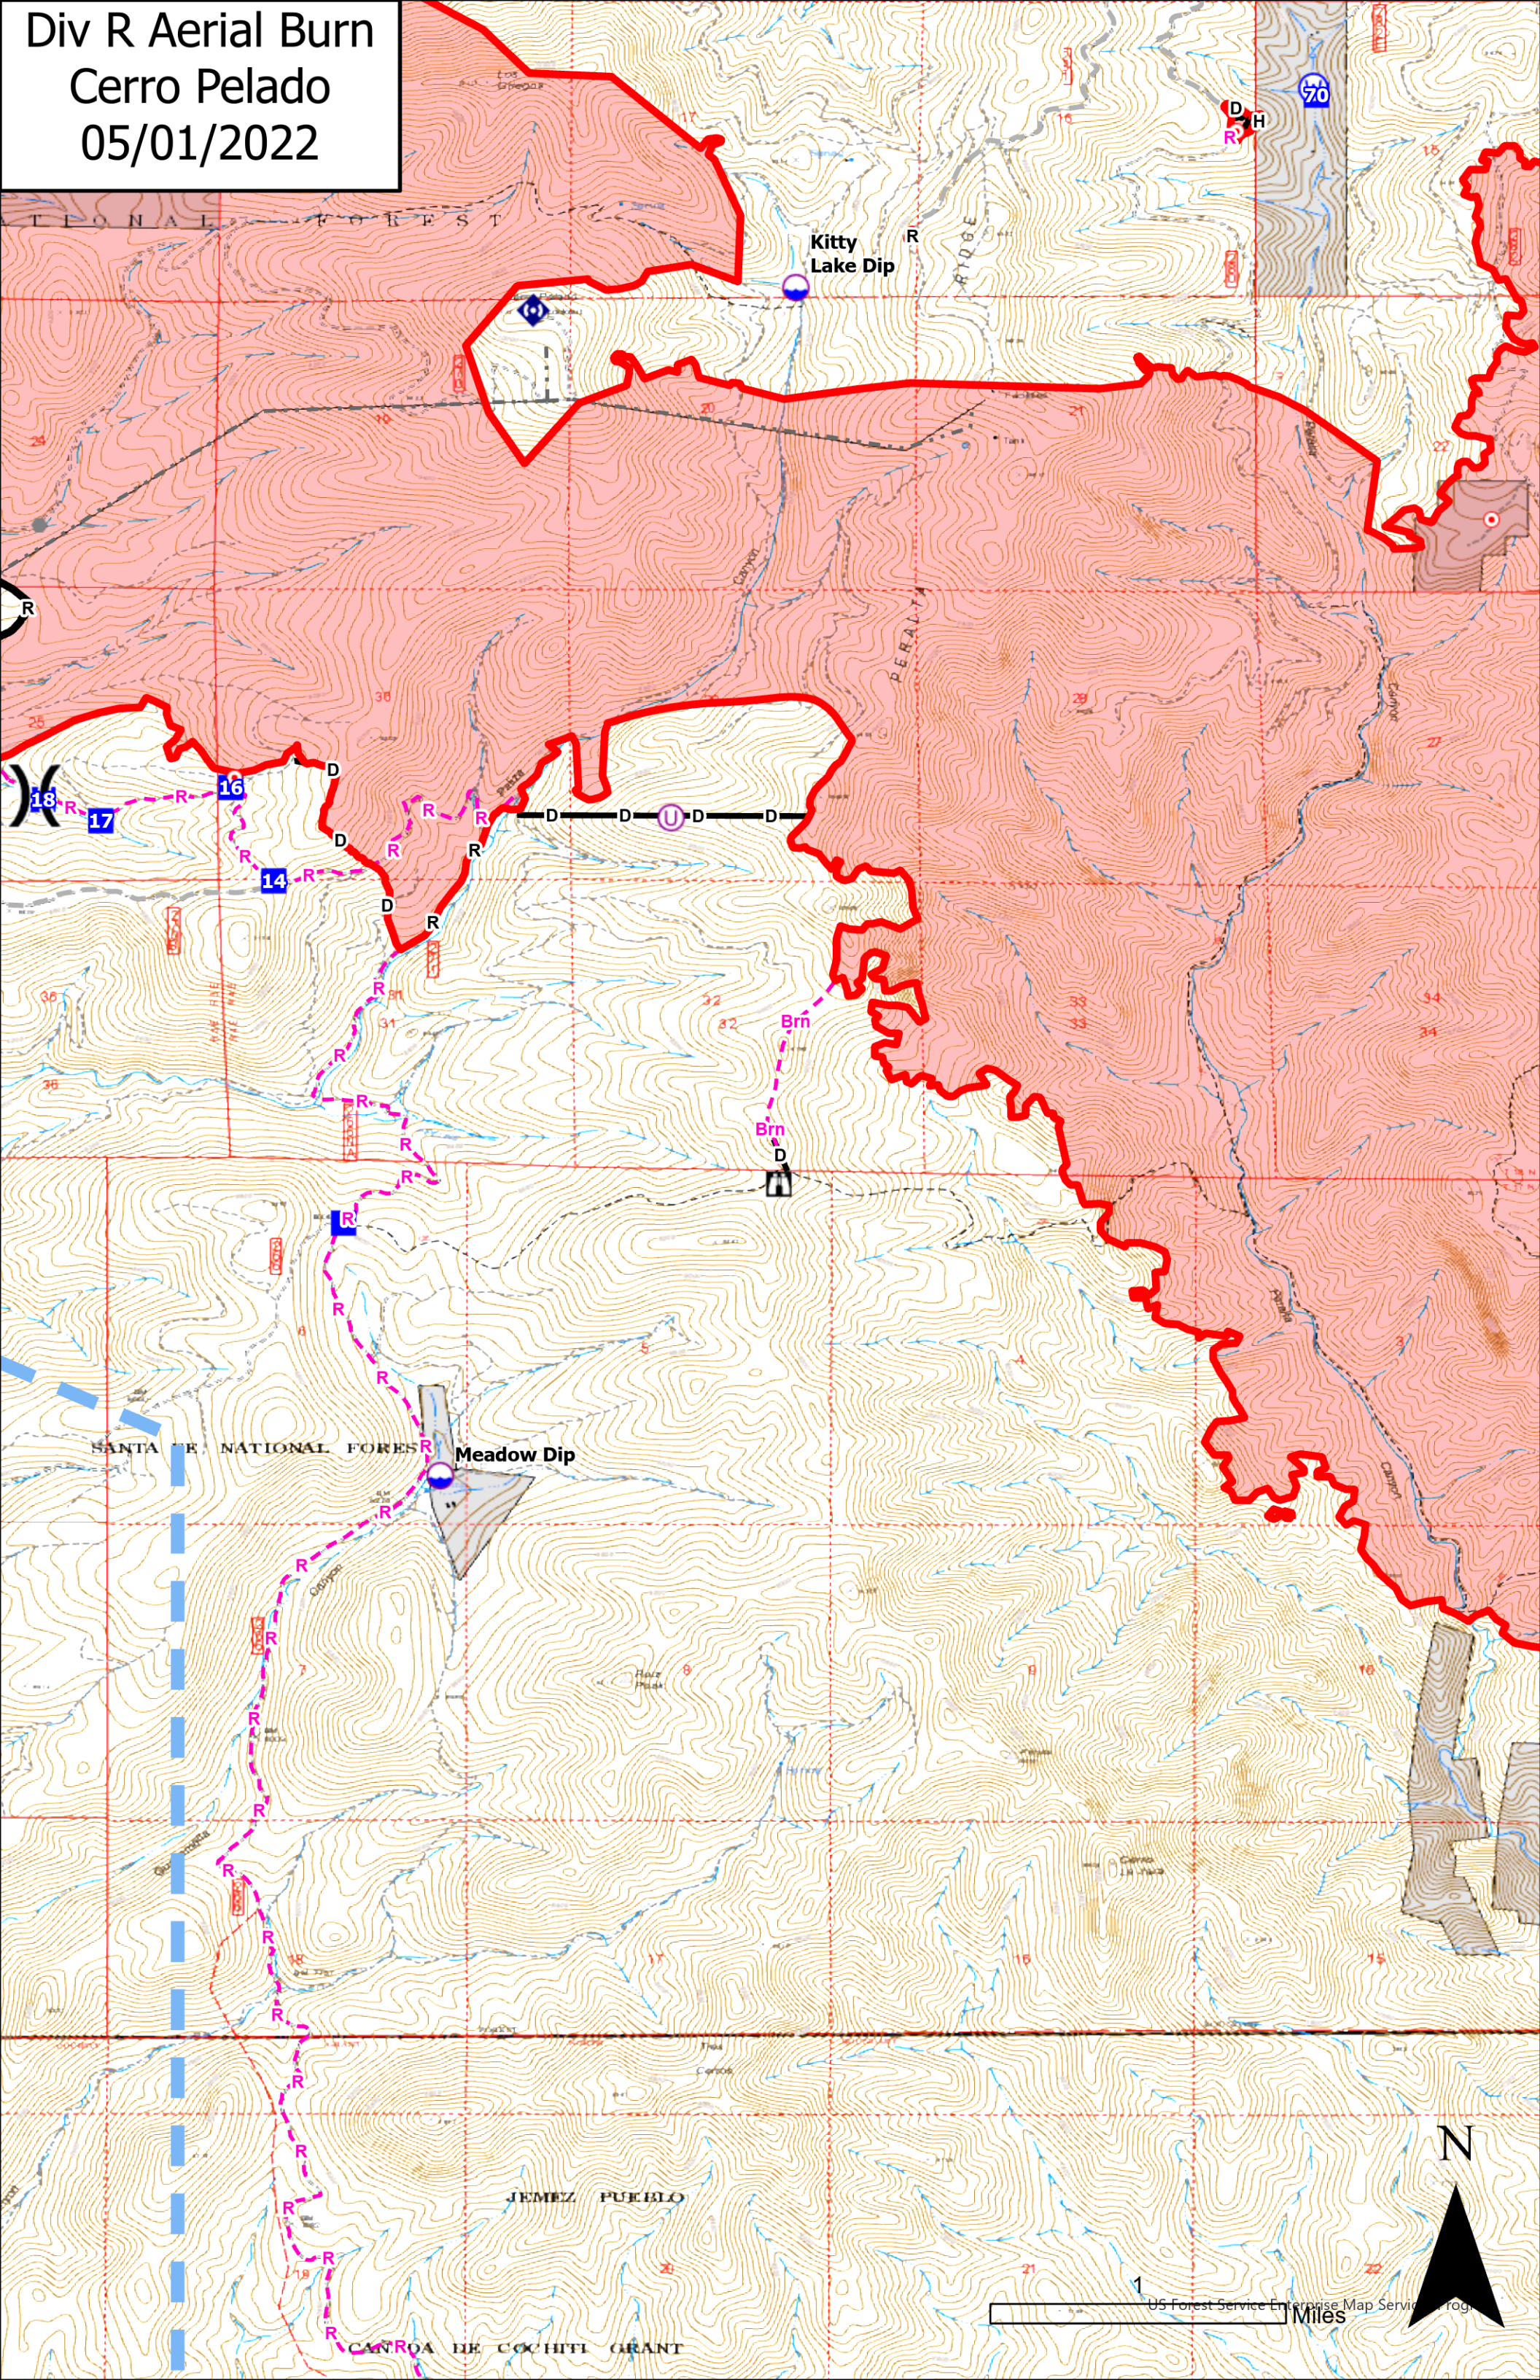

Div R Aerial Burn  
Cerro Pelado  
05/01/2022

Kitty Lake Dip

Meadow Dip

JEMEZ PUEBLO

CANON DE COCHITI GRANT

1 Miles  
US Forest Service Enterprise Map Service