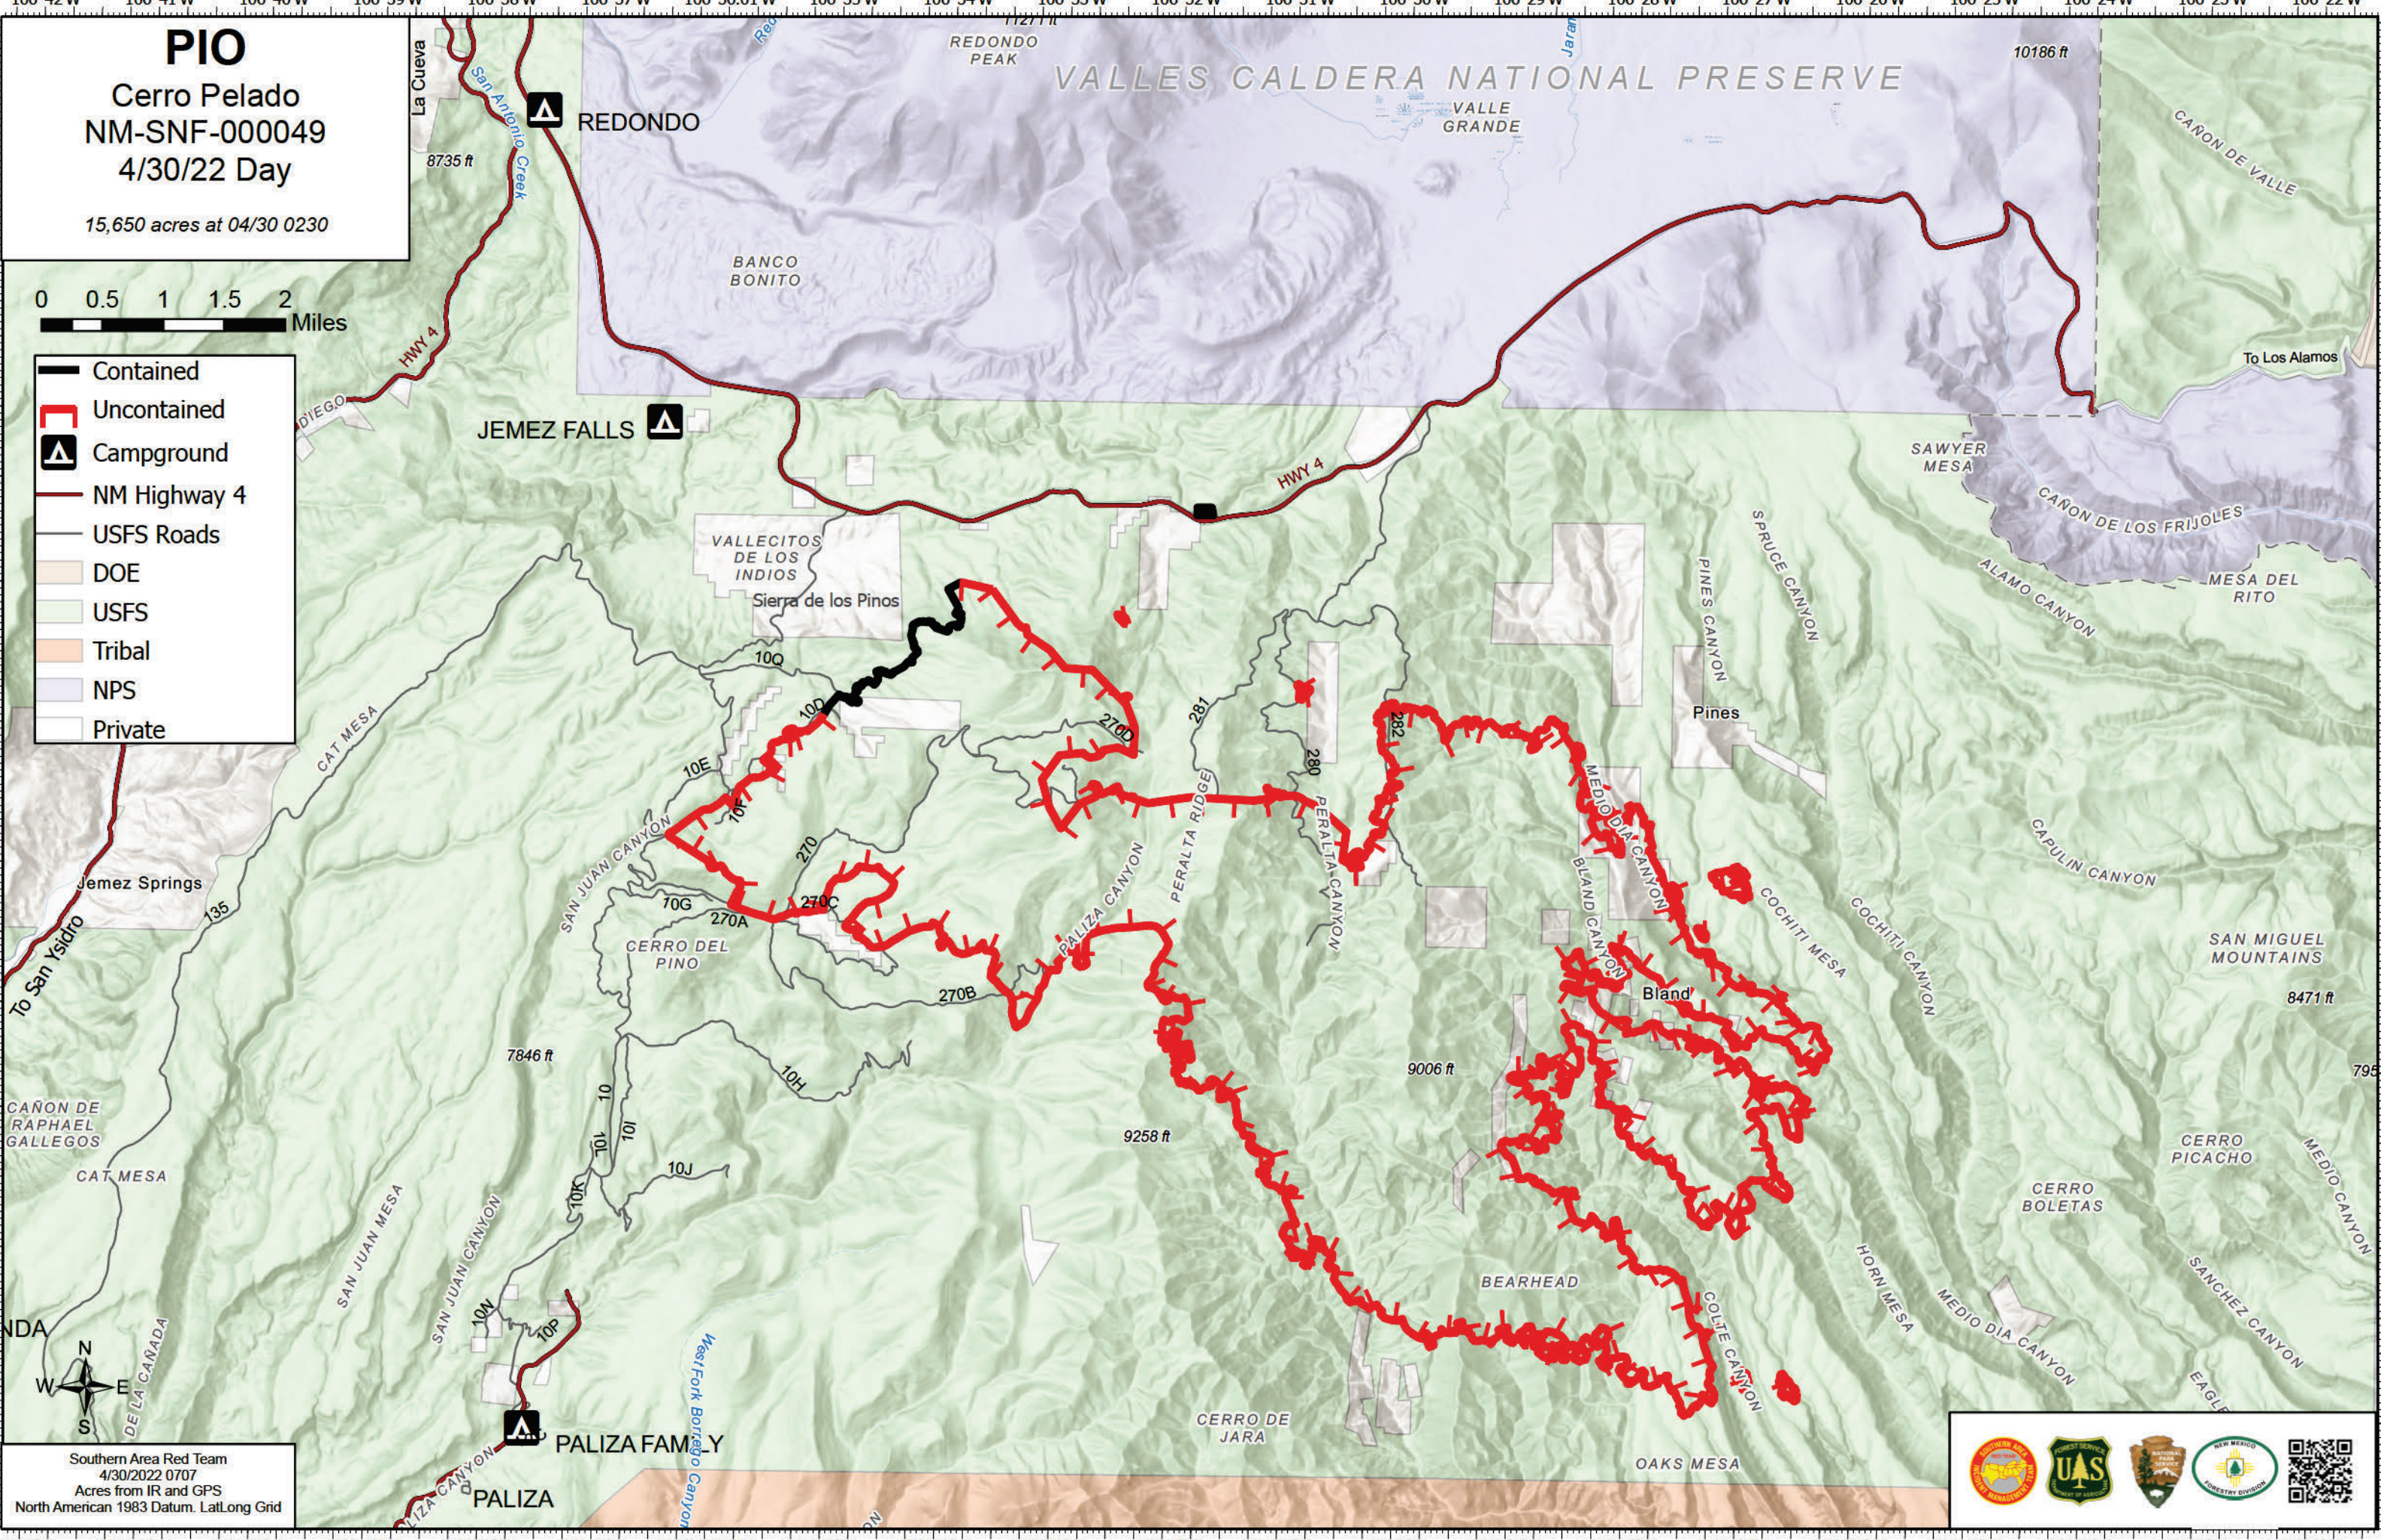

# PIO

## Cerro Pelado

NM-SNF-000049  
4/30/22 Day

15,650 acres at 04/30 0230

- Contained
- Uncontained
- ▲ Campground
- NM Highway 4
- USFS Roads
- DOE
- USFS
- Tribal
- NPS
- Private

Southern Area Red Team  
4/30/2022 0707  
Acres from IR and GPS  
North American 1983 Datum. Lat/Long Grid