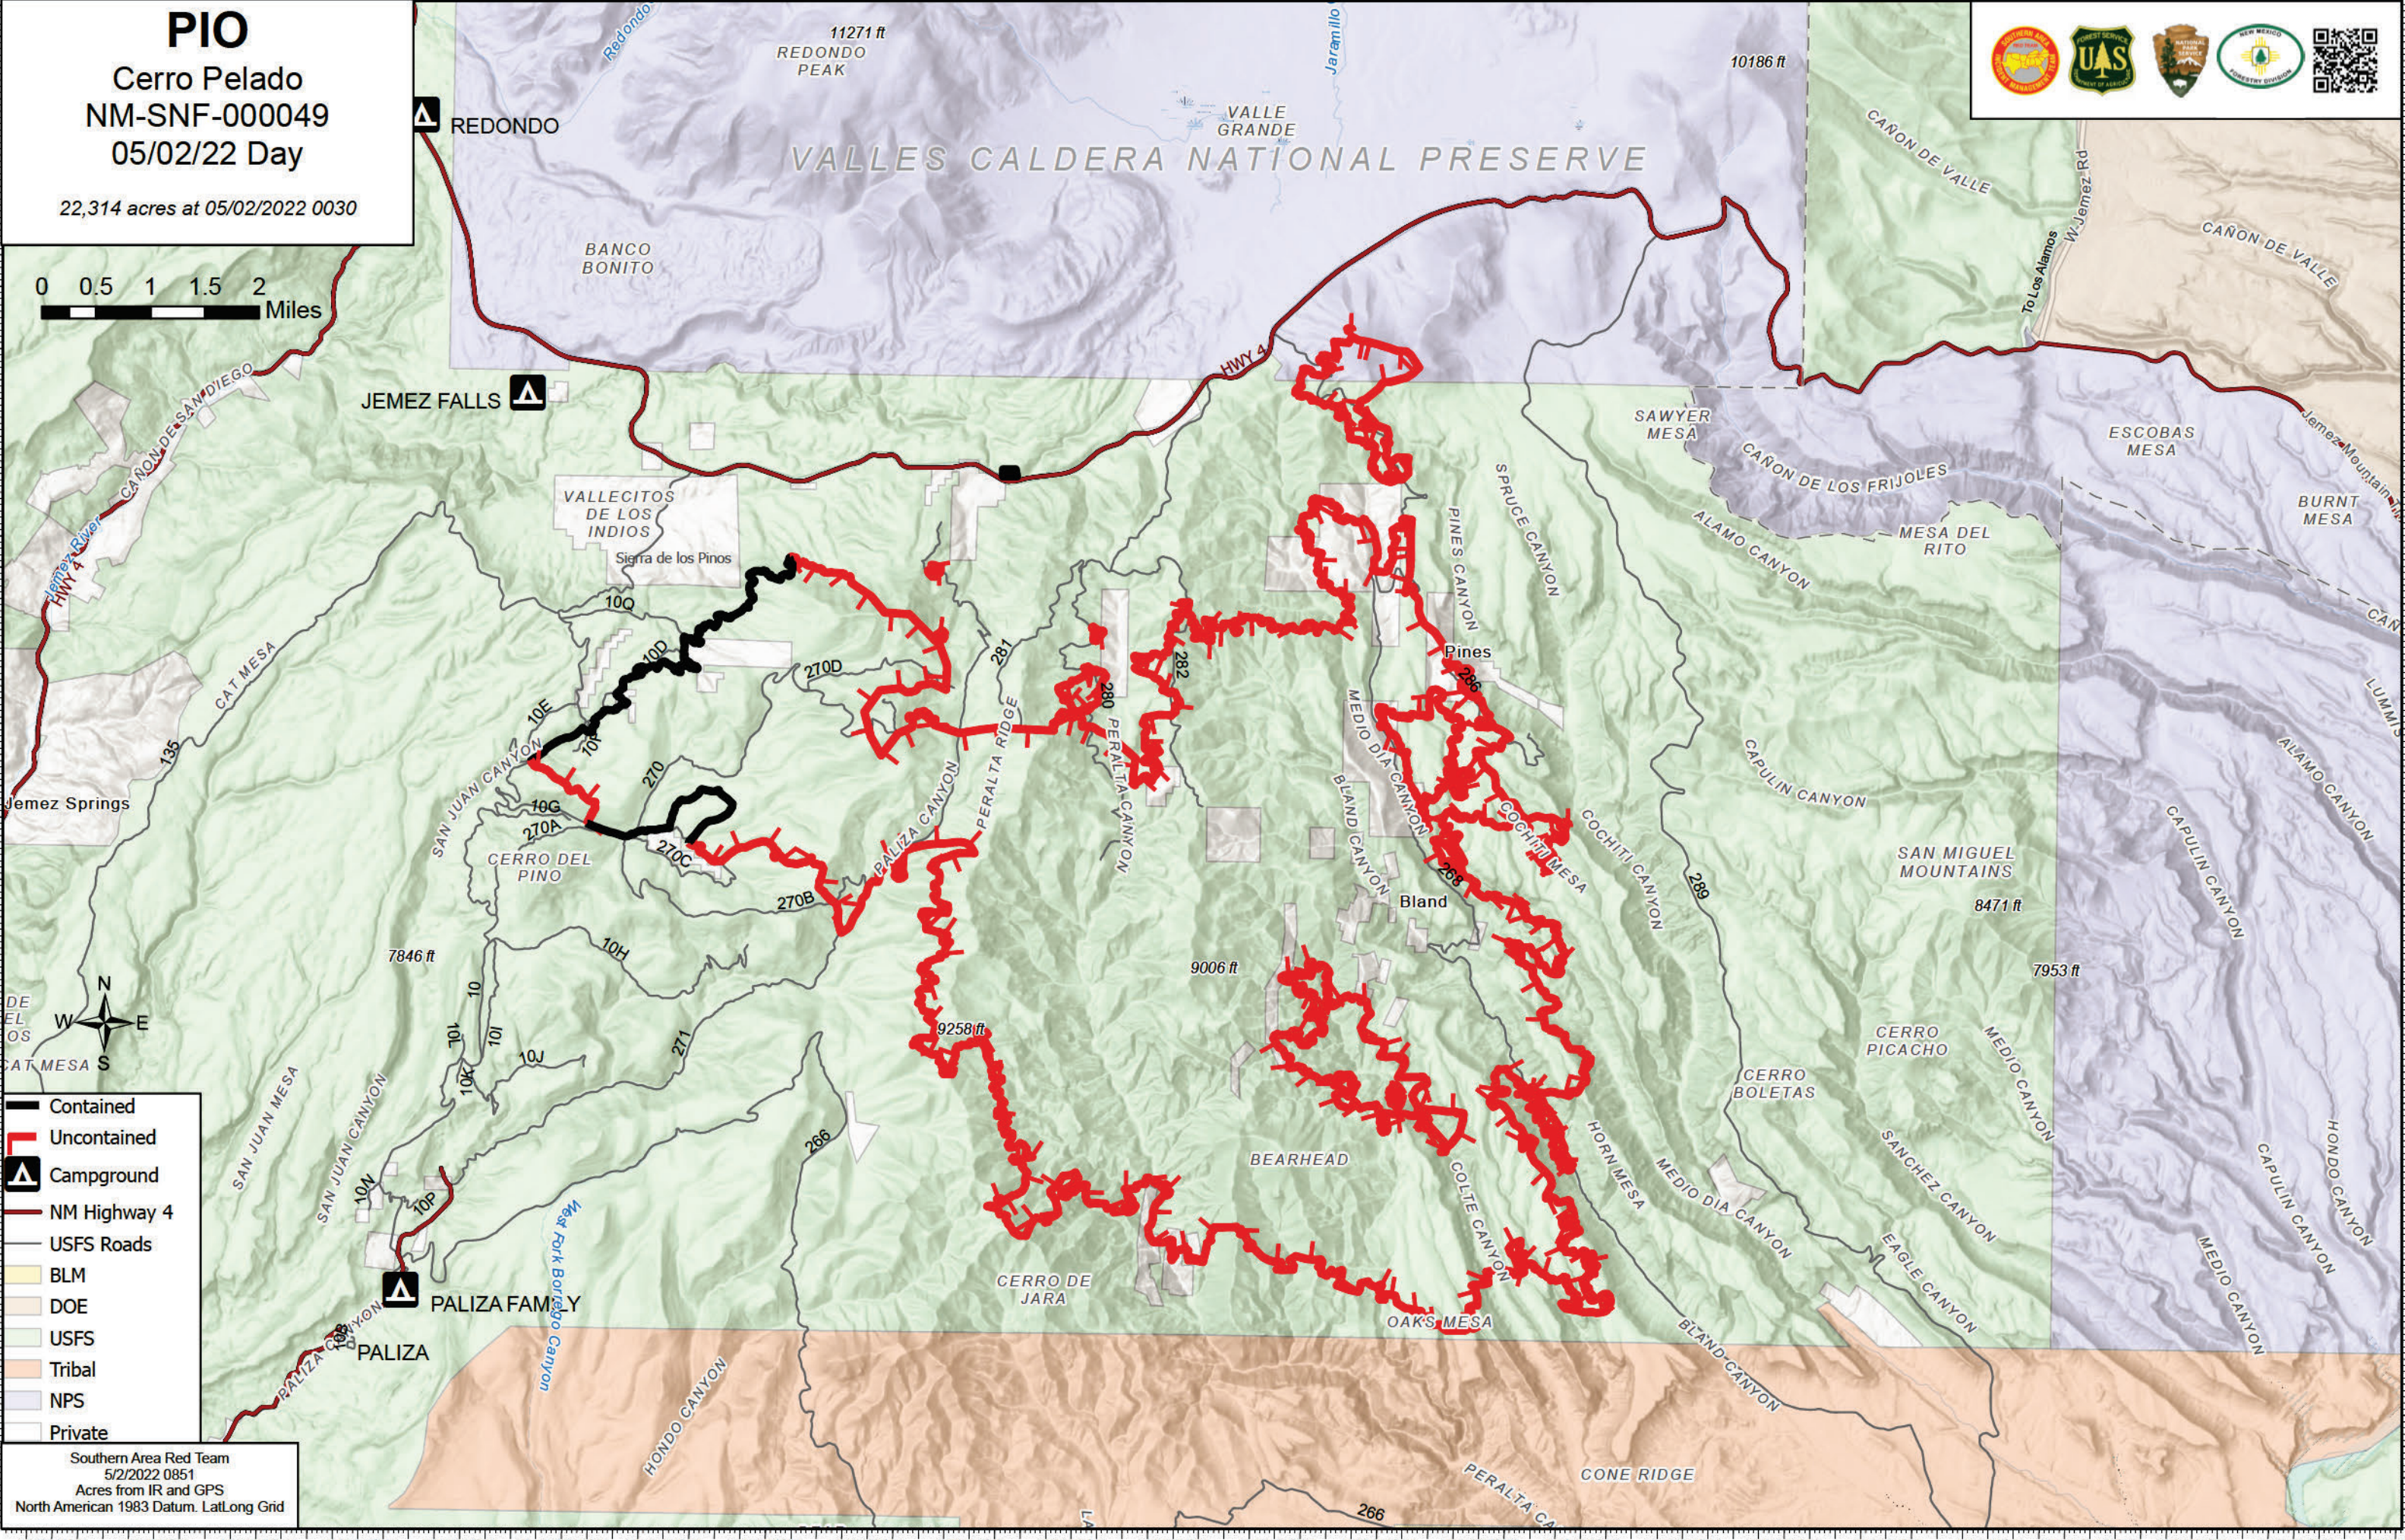

PIO
Cerro Pelado
NM-SNF-000049
05/02/22 Day
 22,314 acres at 05/02/2022 0030

- Contained
- Uncontained
- Campground
- NM Highway 4
- USFS Roads
- BLM
- DOE
- USFS
- Tribal
- NPS
- Private

Southern Area Red Team
 5/2/2022 0851
 Acres from IR and GPS
 North American 1983 Datum. Lat/Long Grid