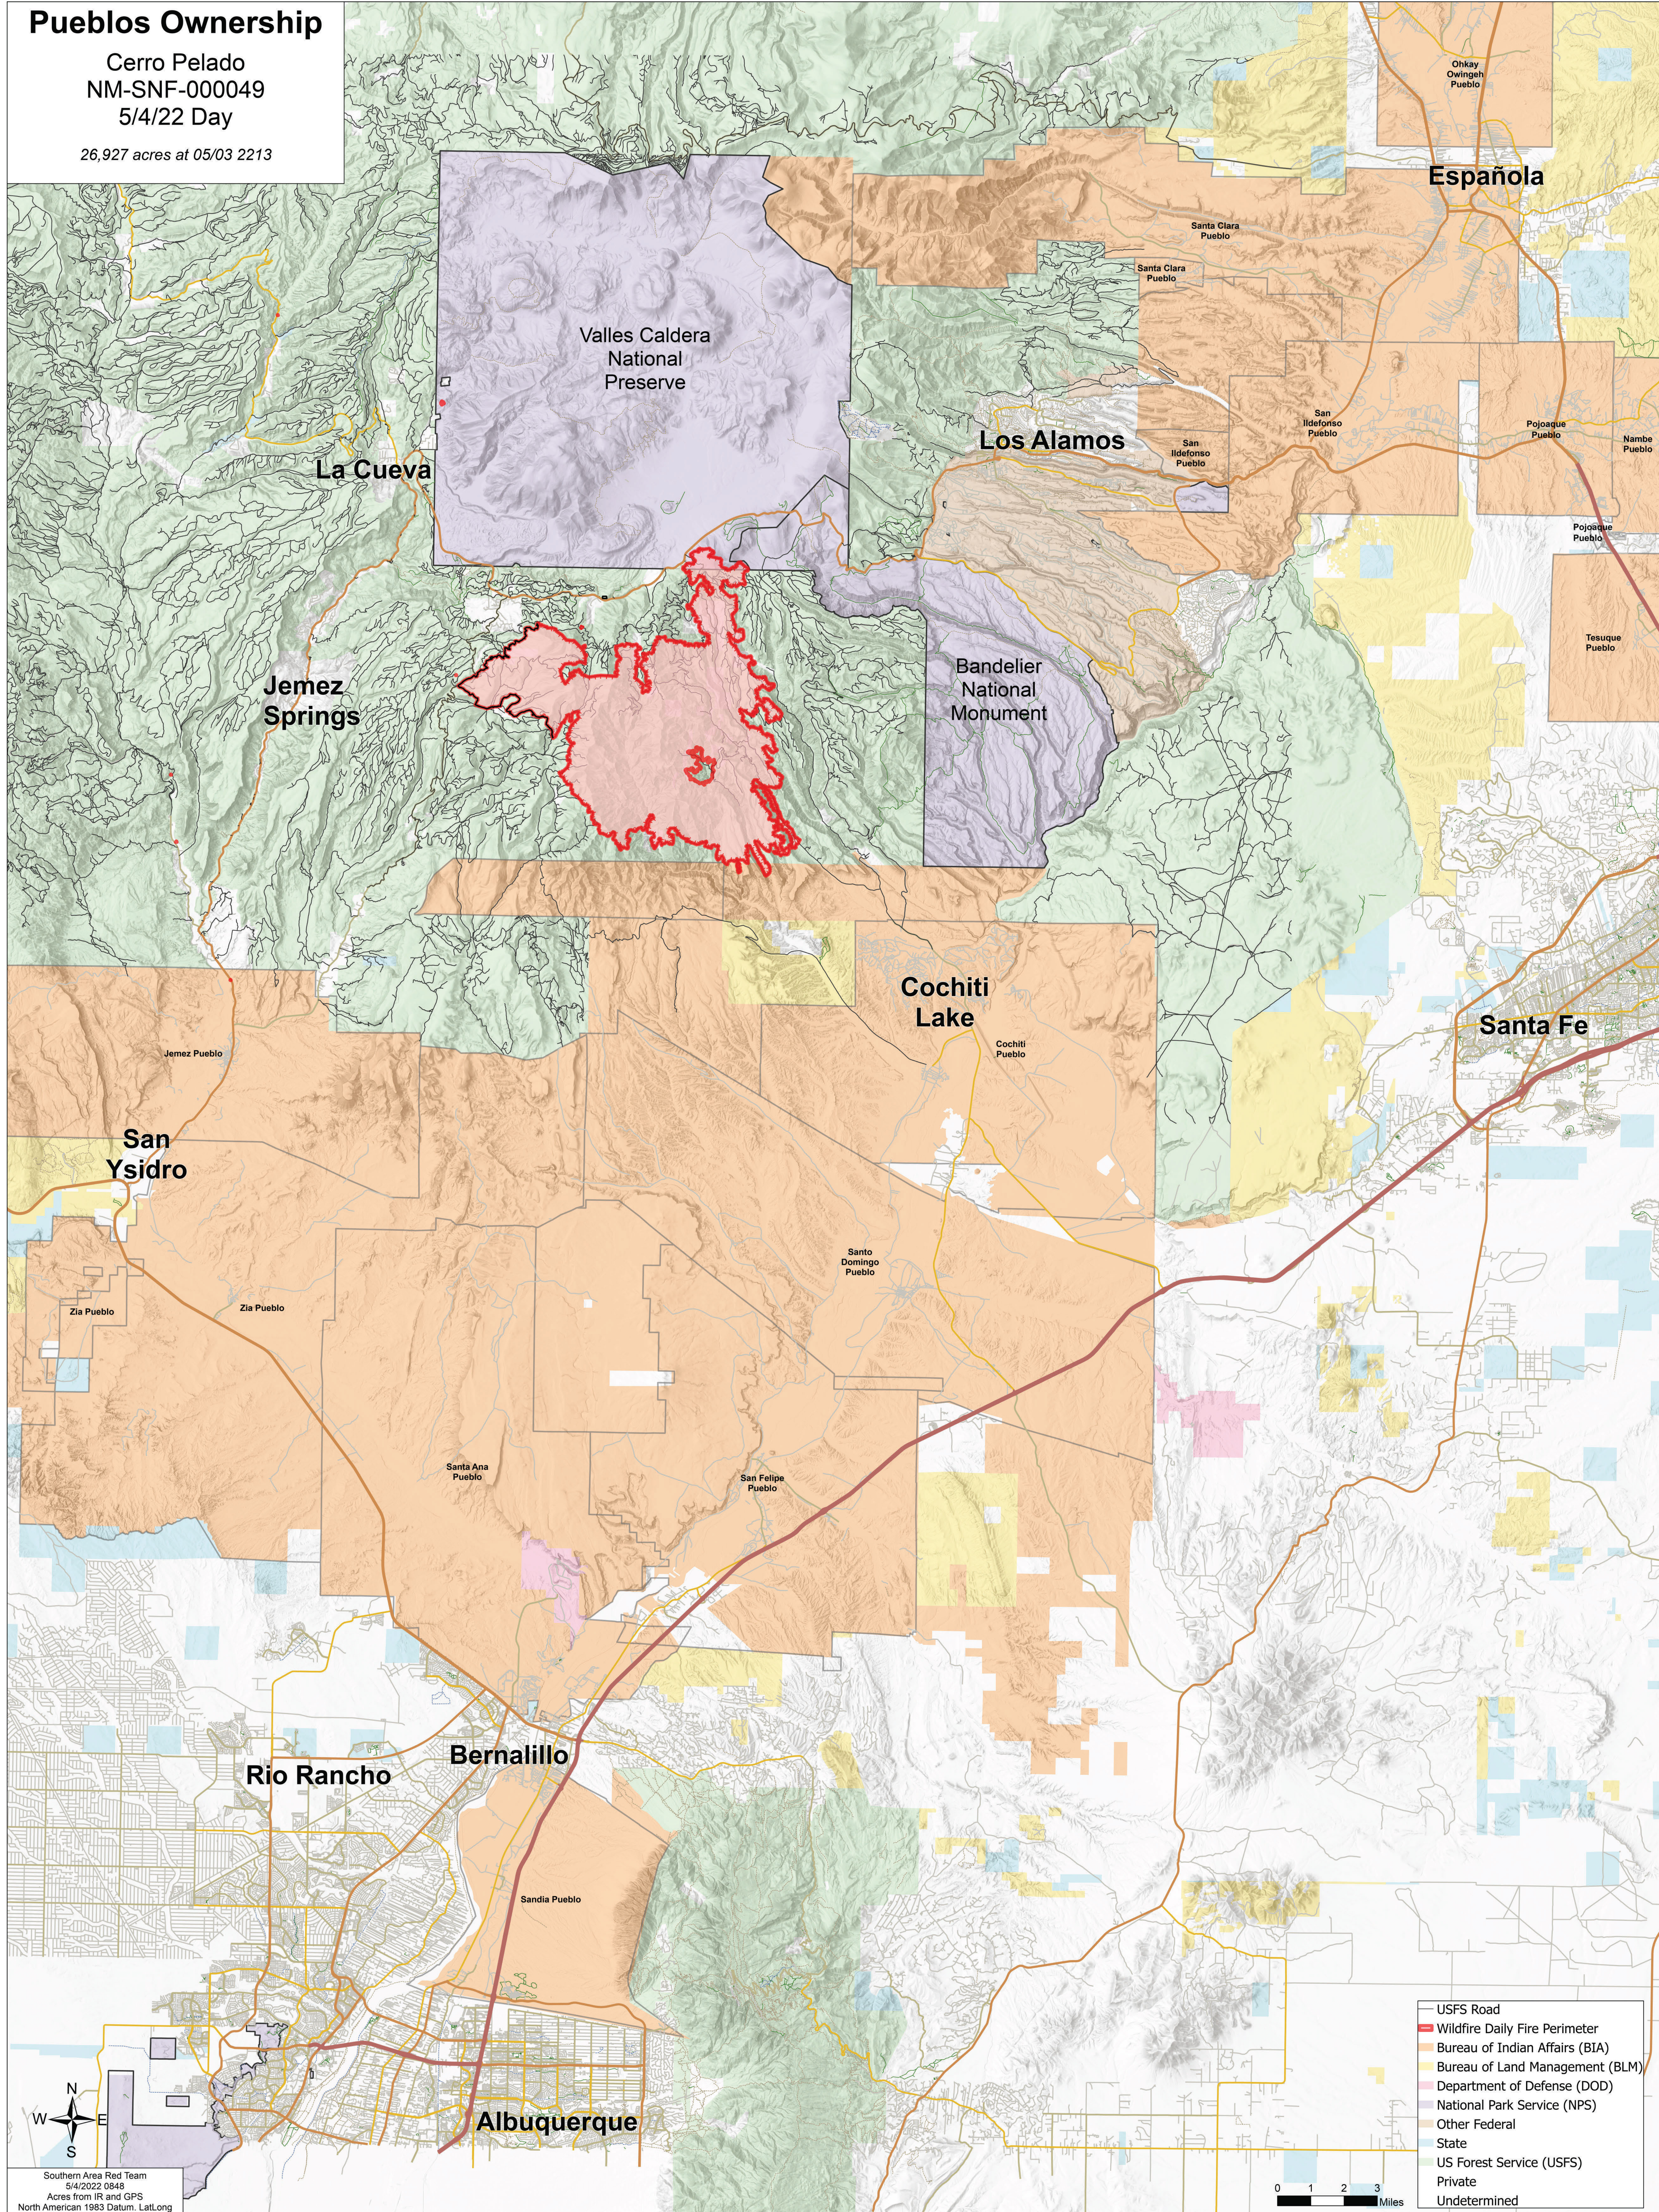

Pueblos Ownership

Cerro Pelado
NM-SNF-000049
5/4/22 Day

26,927 acres at 05/03 2213

Southern Area Red Team
5/4/2022 0848
Acres from IR and GPS
North American 1983 Datum, Lat,Long

- USFS Road
- Wildfire Daily Fire Perimeter
- Bureau of Indian Affairs (BIA)
- Bureau of Land Management (BLM)
- Department of Defense (DOD)
- National Park Service (NPS)
- Other Federal
- State
- US Forest Service (USFS)
- Private
- Undetermined