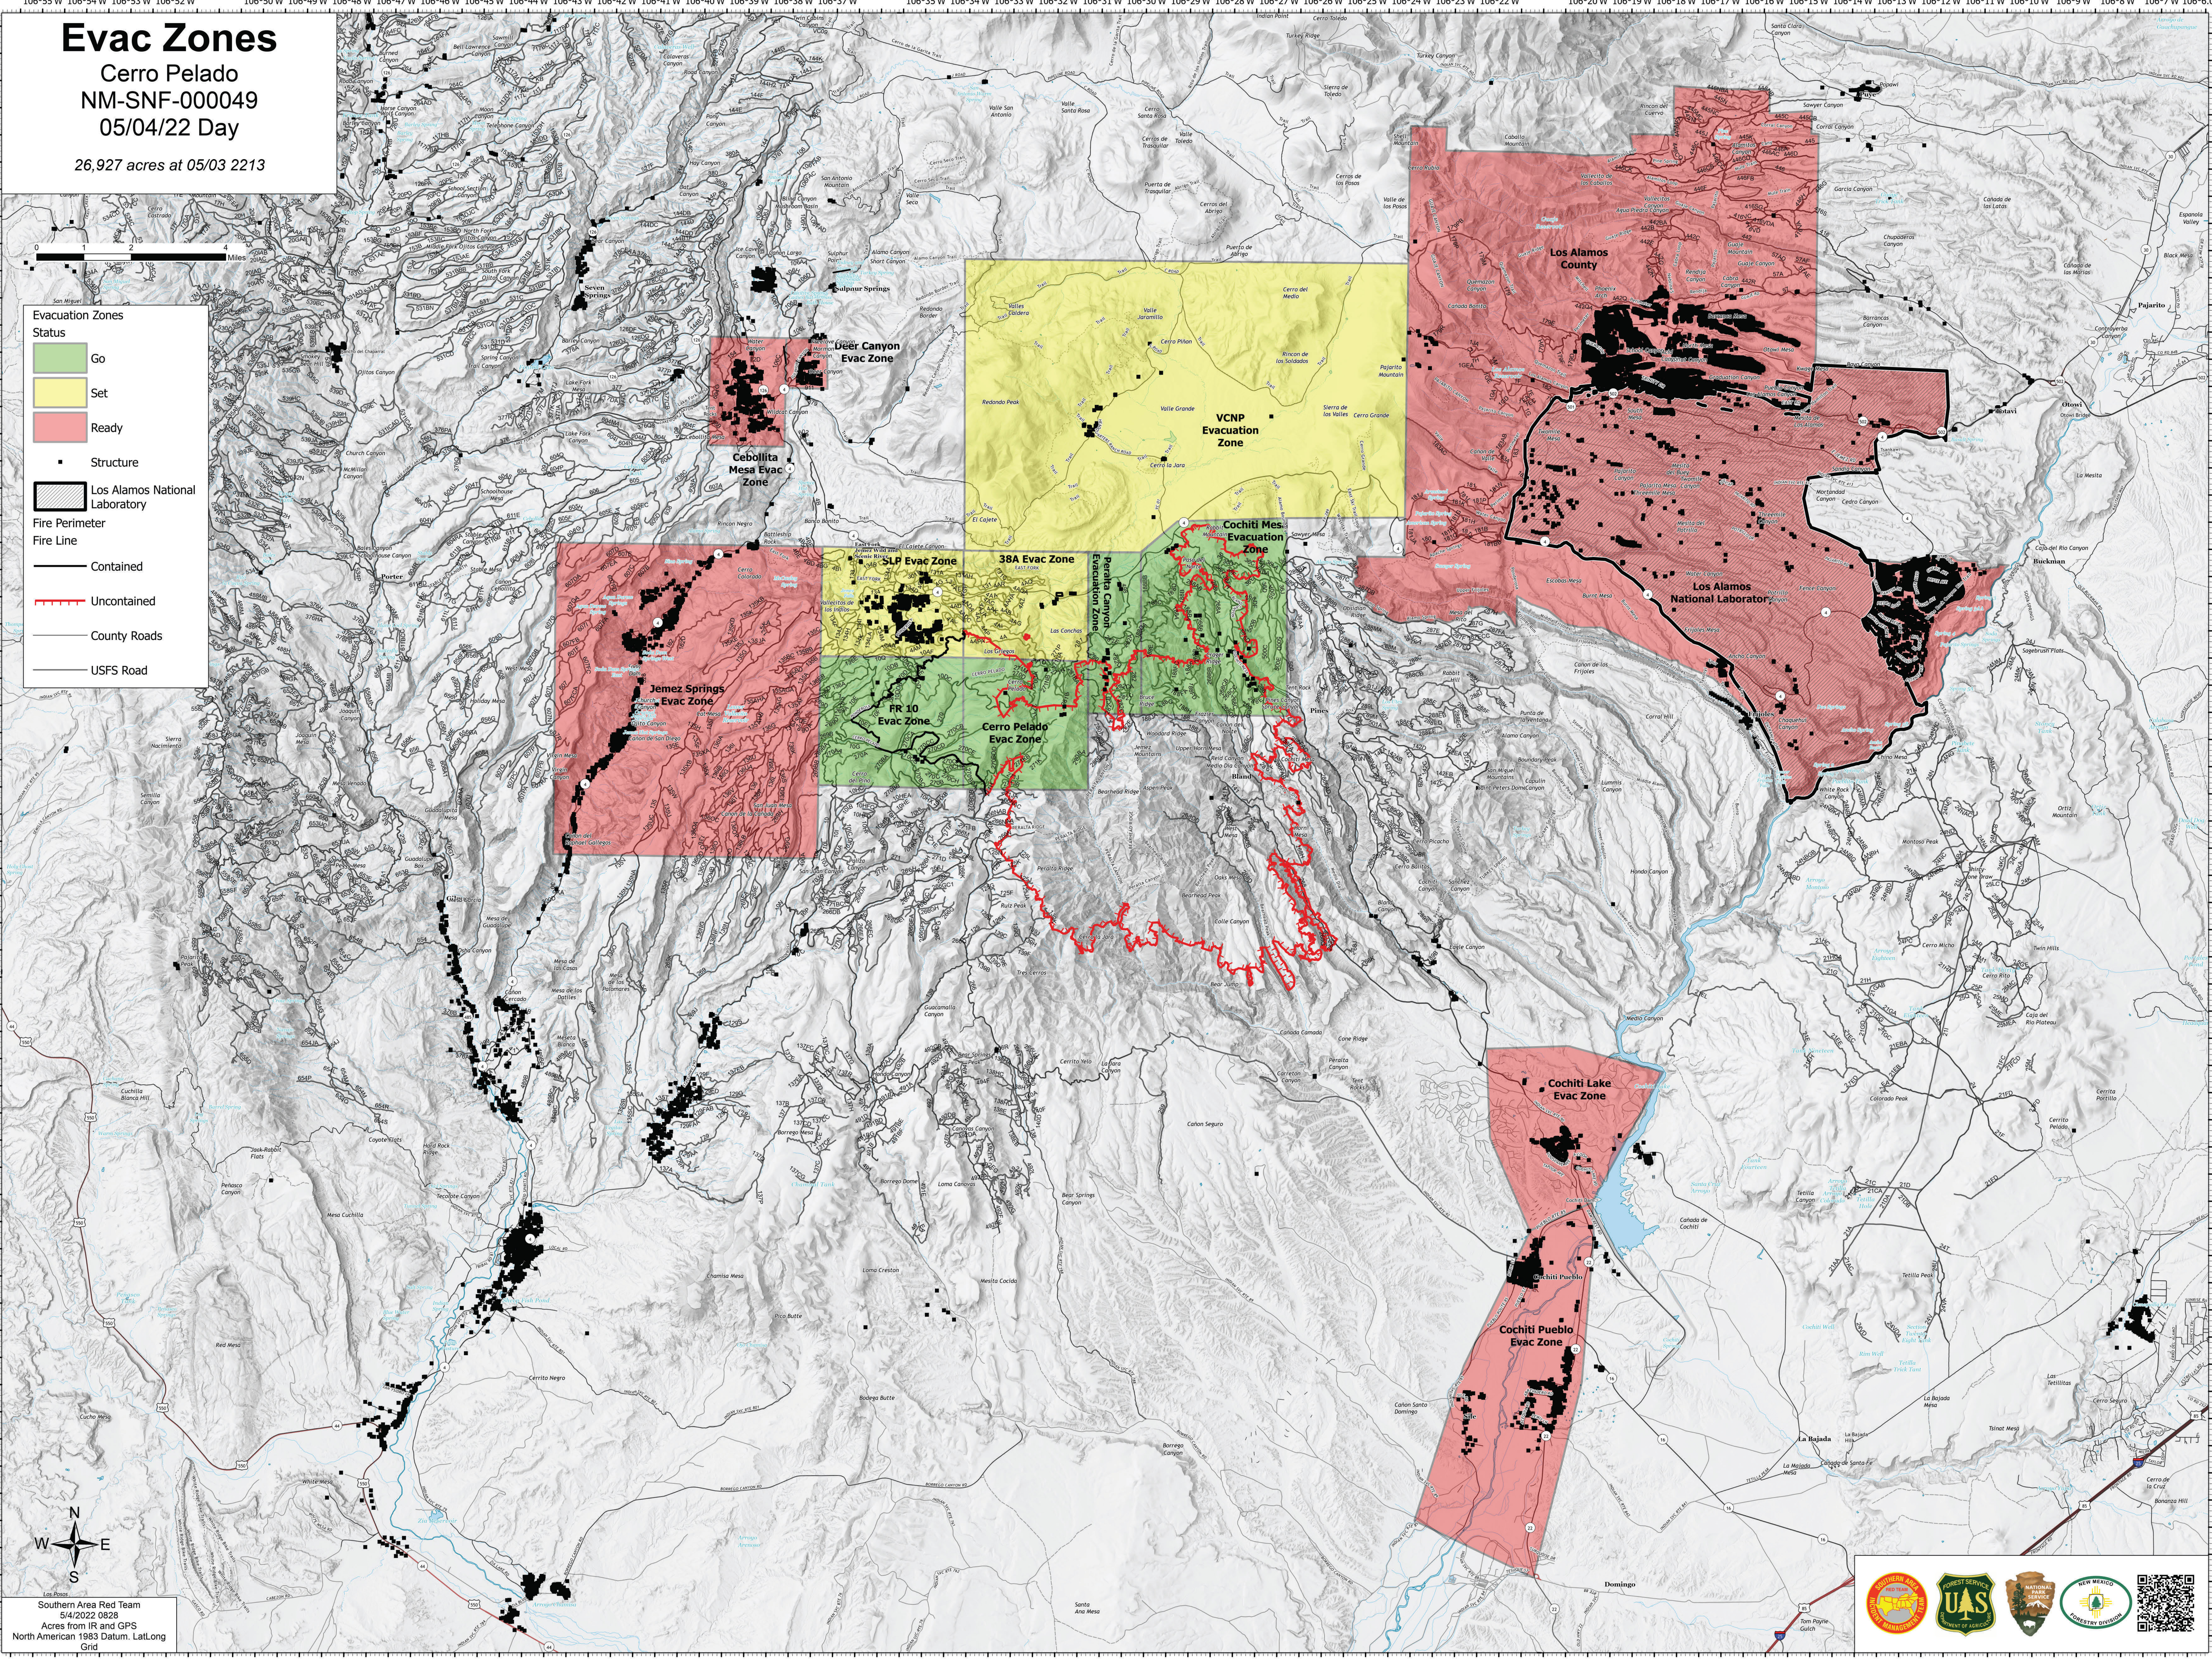

# Evac Zones

Cerro Pelado  
NM-SNF-000049  
05/04/22 Day  
26,927 acres at 05/03 2213

**Evacuation Zones**

**Status**

- Go
- Set
- Ready

**Structure**

- Structure

**Los Alamos National Laboratory**

**Fire Perimeter**

- Contained
- Uncontained

**Fire Line**

- County Roads
- USFS Road

Southern Area Red Team  
5/4/2022 0828  
Acres from IR and GPS  
North American 1983 Datum, Lat/Long  
Grid