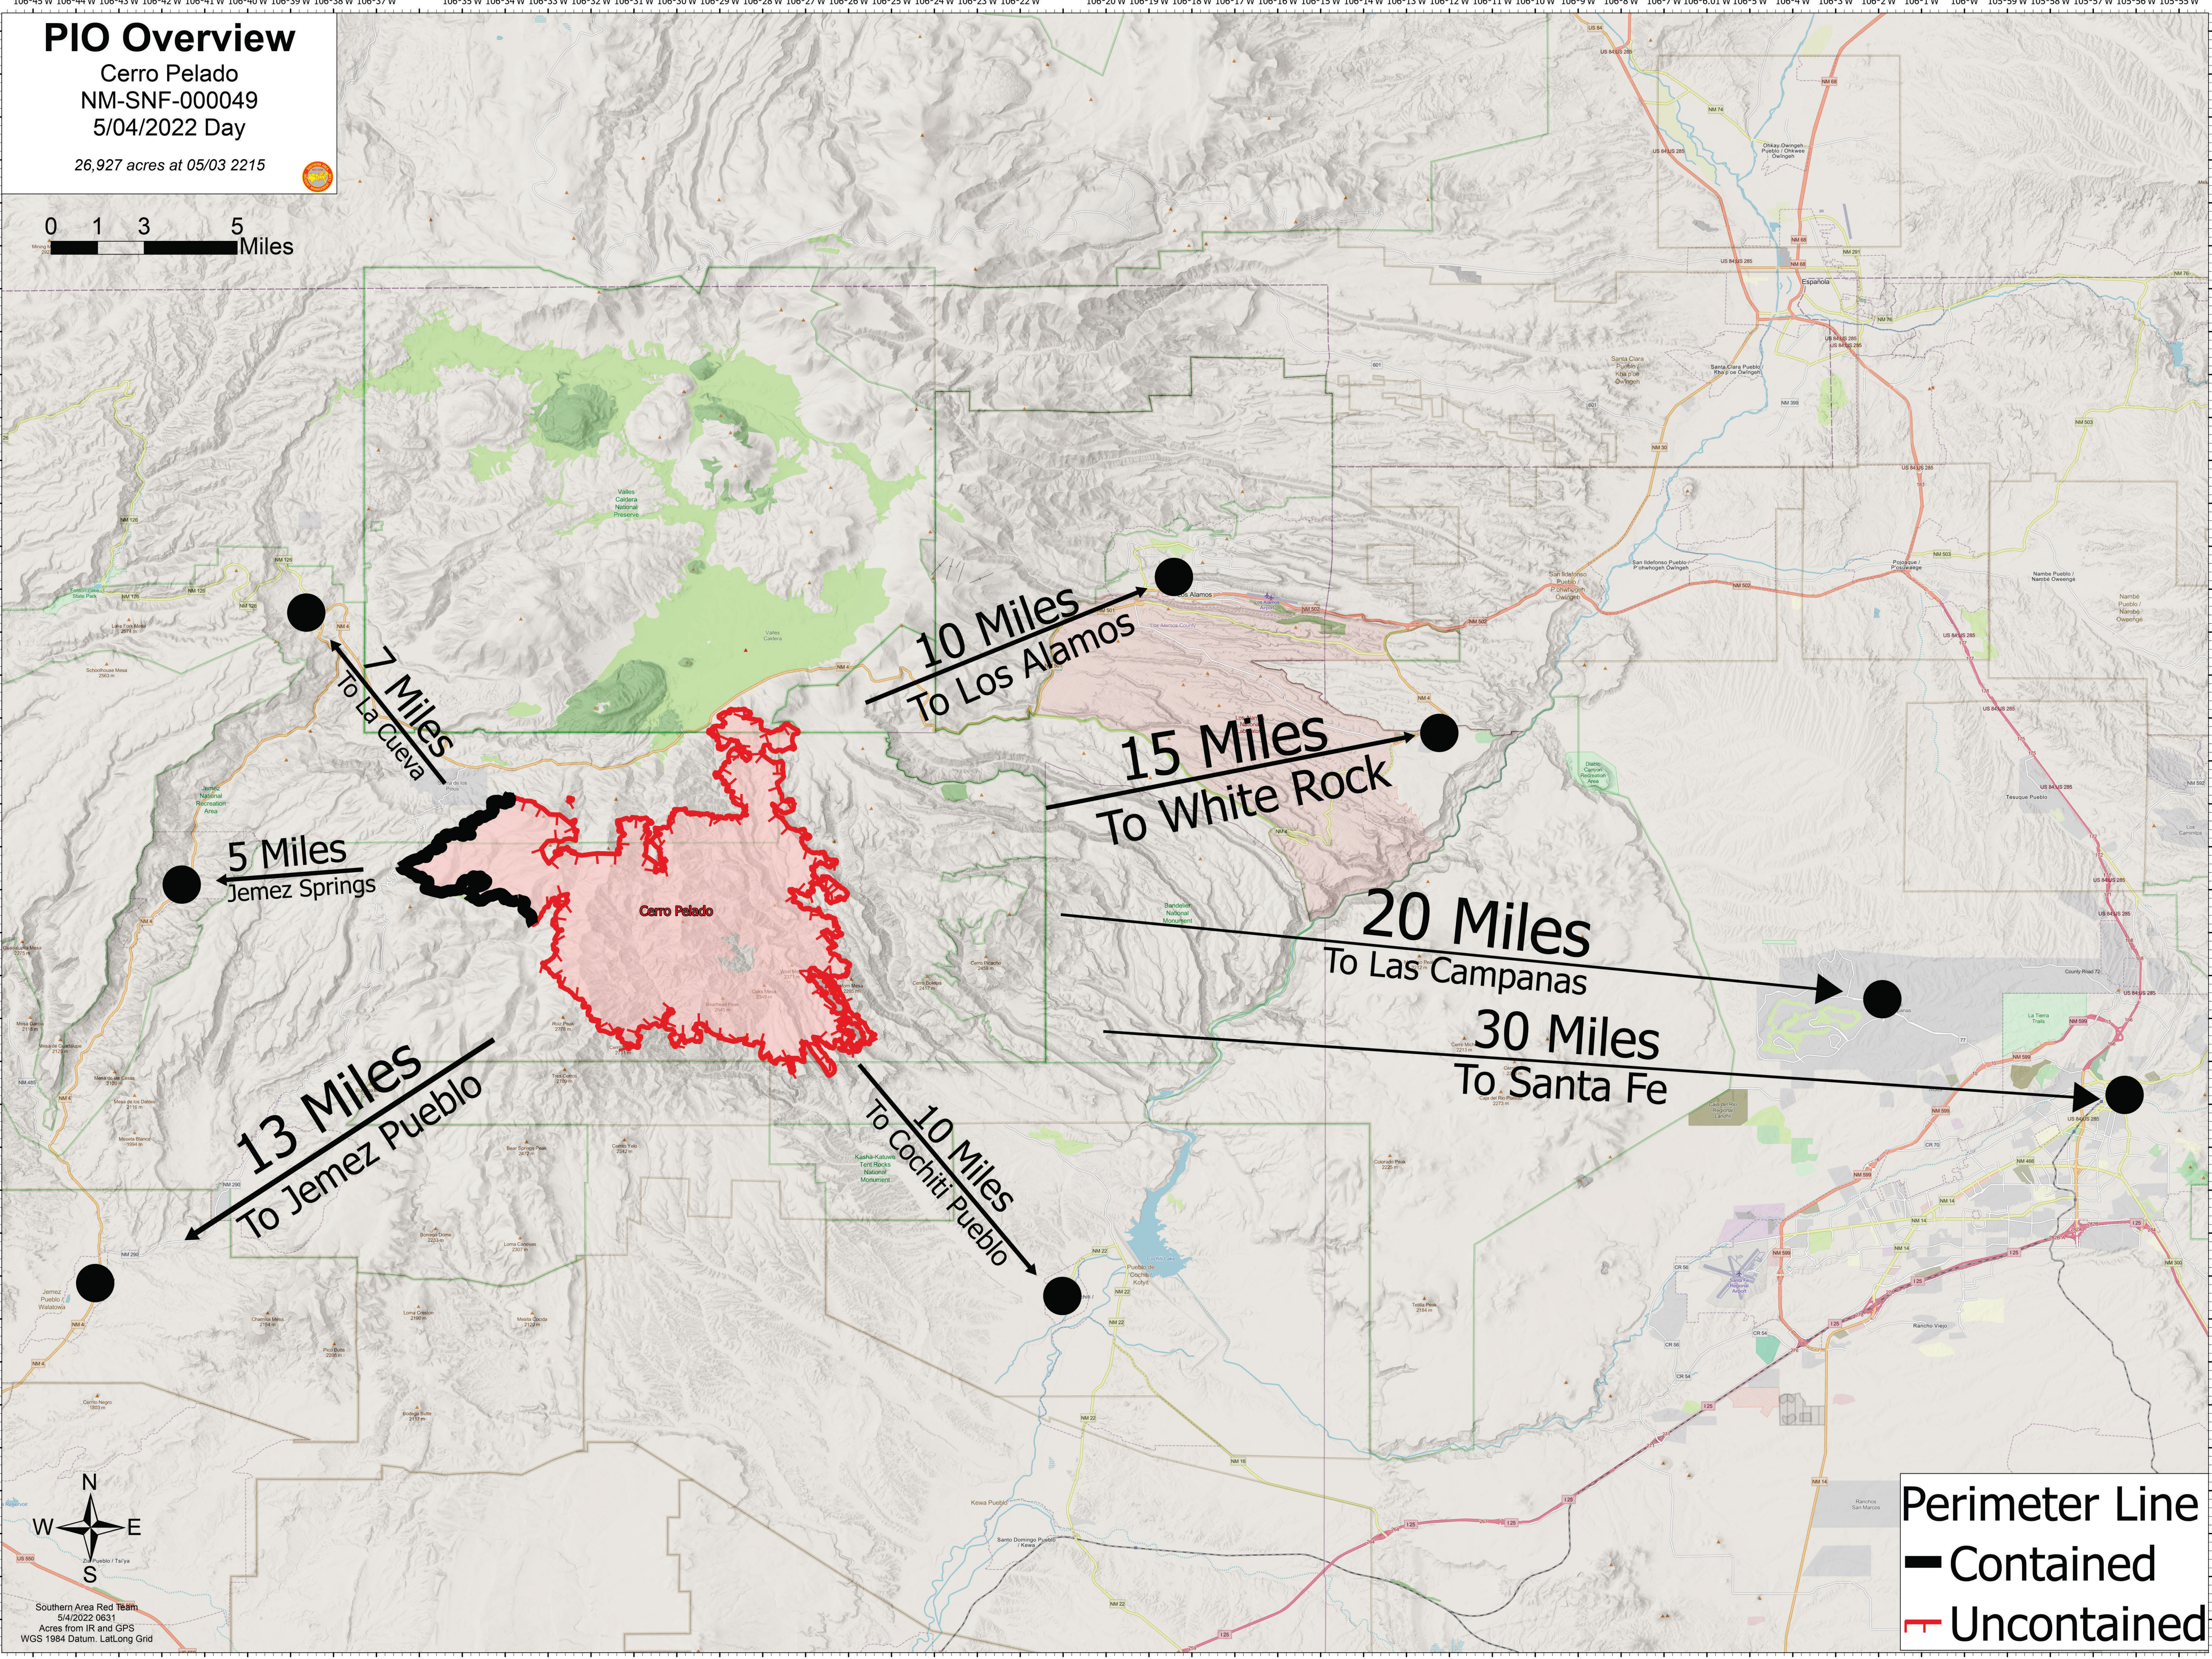

PIO Overview

Cerro Pelado
NM-SNF-000049

5/04/2022 Day

26,927 acres at 05/03 2215

5 Miles
To Jemez Springs

7 Miles
To La Cueva

10 Miles
To Los Alamos

15 Miles
To White Rock

13 Miles
To Jemez Pueblo

10 Miles
To Cochiti Pueblo

20 Miles
To Las Campanas

30 Miles
To Santa Fe

Southern Area Red Team
5/4/2022 0631
Acres from IR and GPS
WGS 1984 Datum, Lat/Long Grid

Perimeter Line
— Contained
— Uncontained