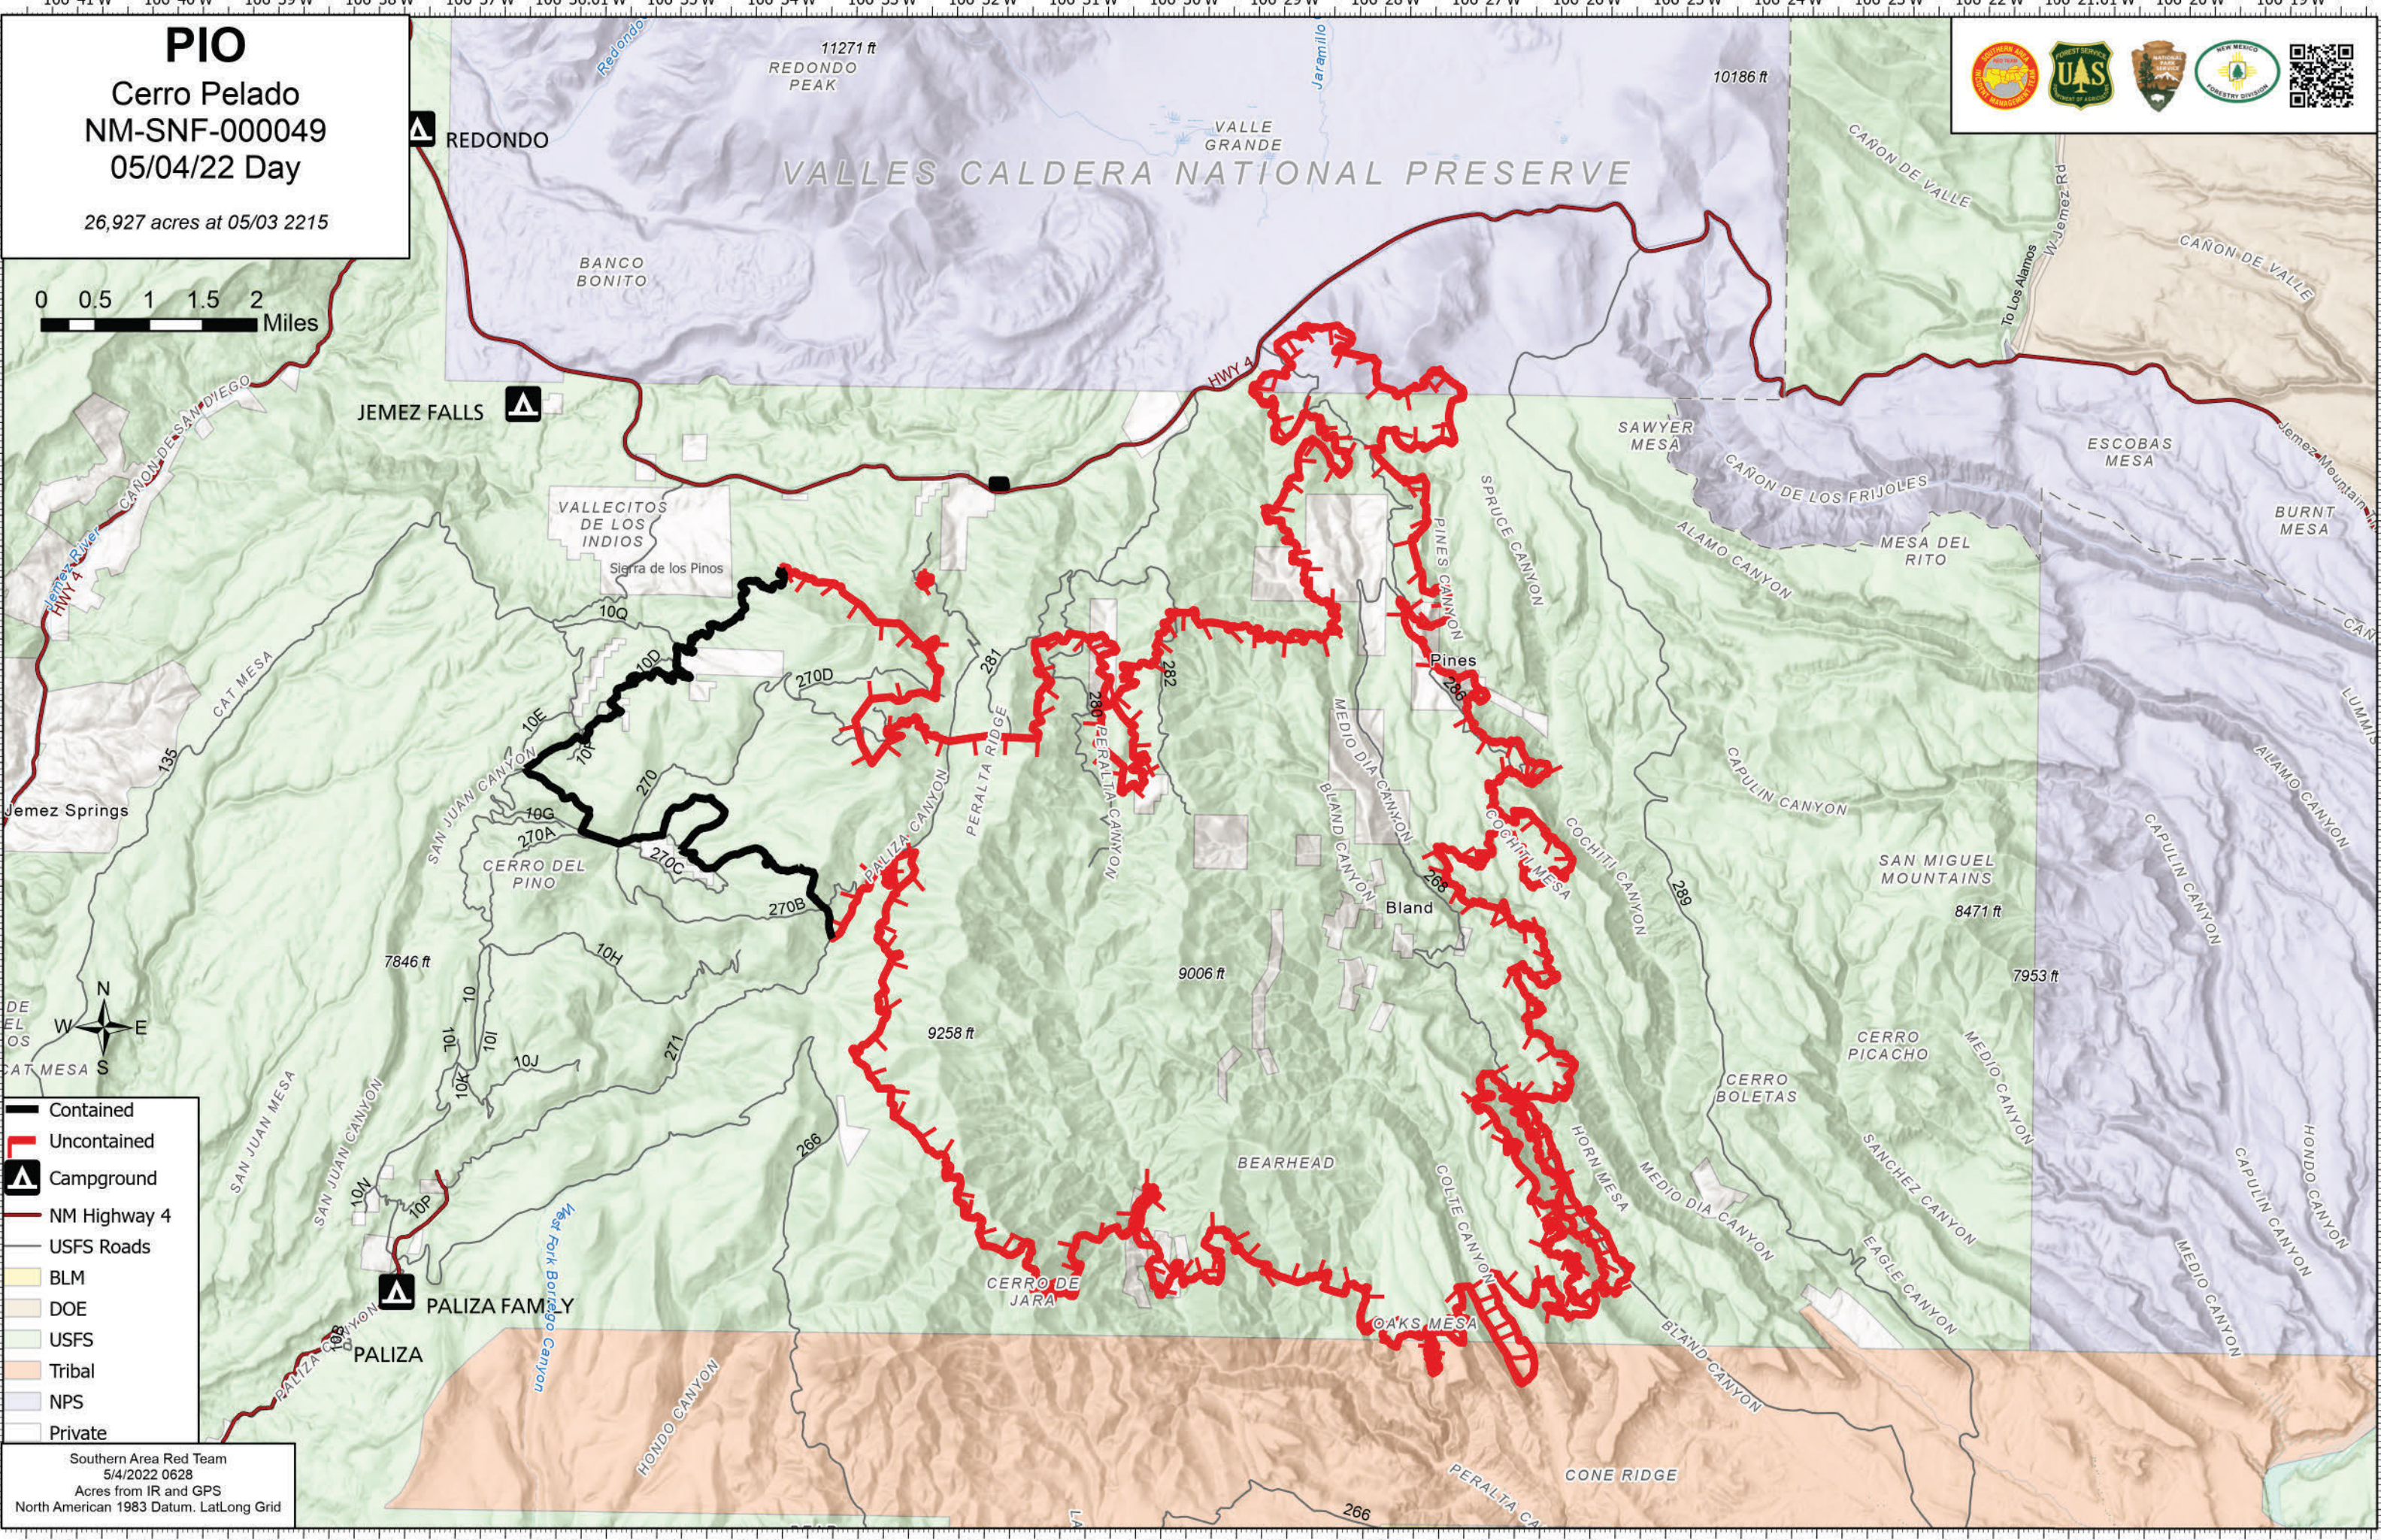

PIO
Cerro Pelado
NM-SNF-000049
05/04/22 Day
 26,927 acres at 05/03 2215

- Contained
- Uncontained
- Campground
- NM Highway 4
- USFS Roads
- BLM
- DOE
- USFS
- Tribal
- NPS
- Private

Southern Area Red Team
 5/4/2022 0628
 Acres from IR and GPS
 North American 1983 Datum. LatLong Grid