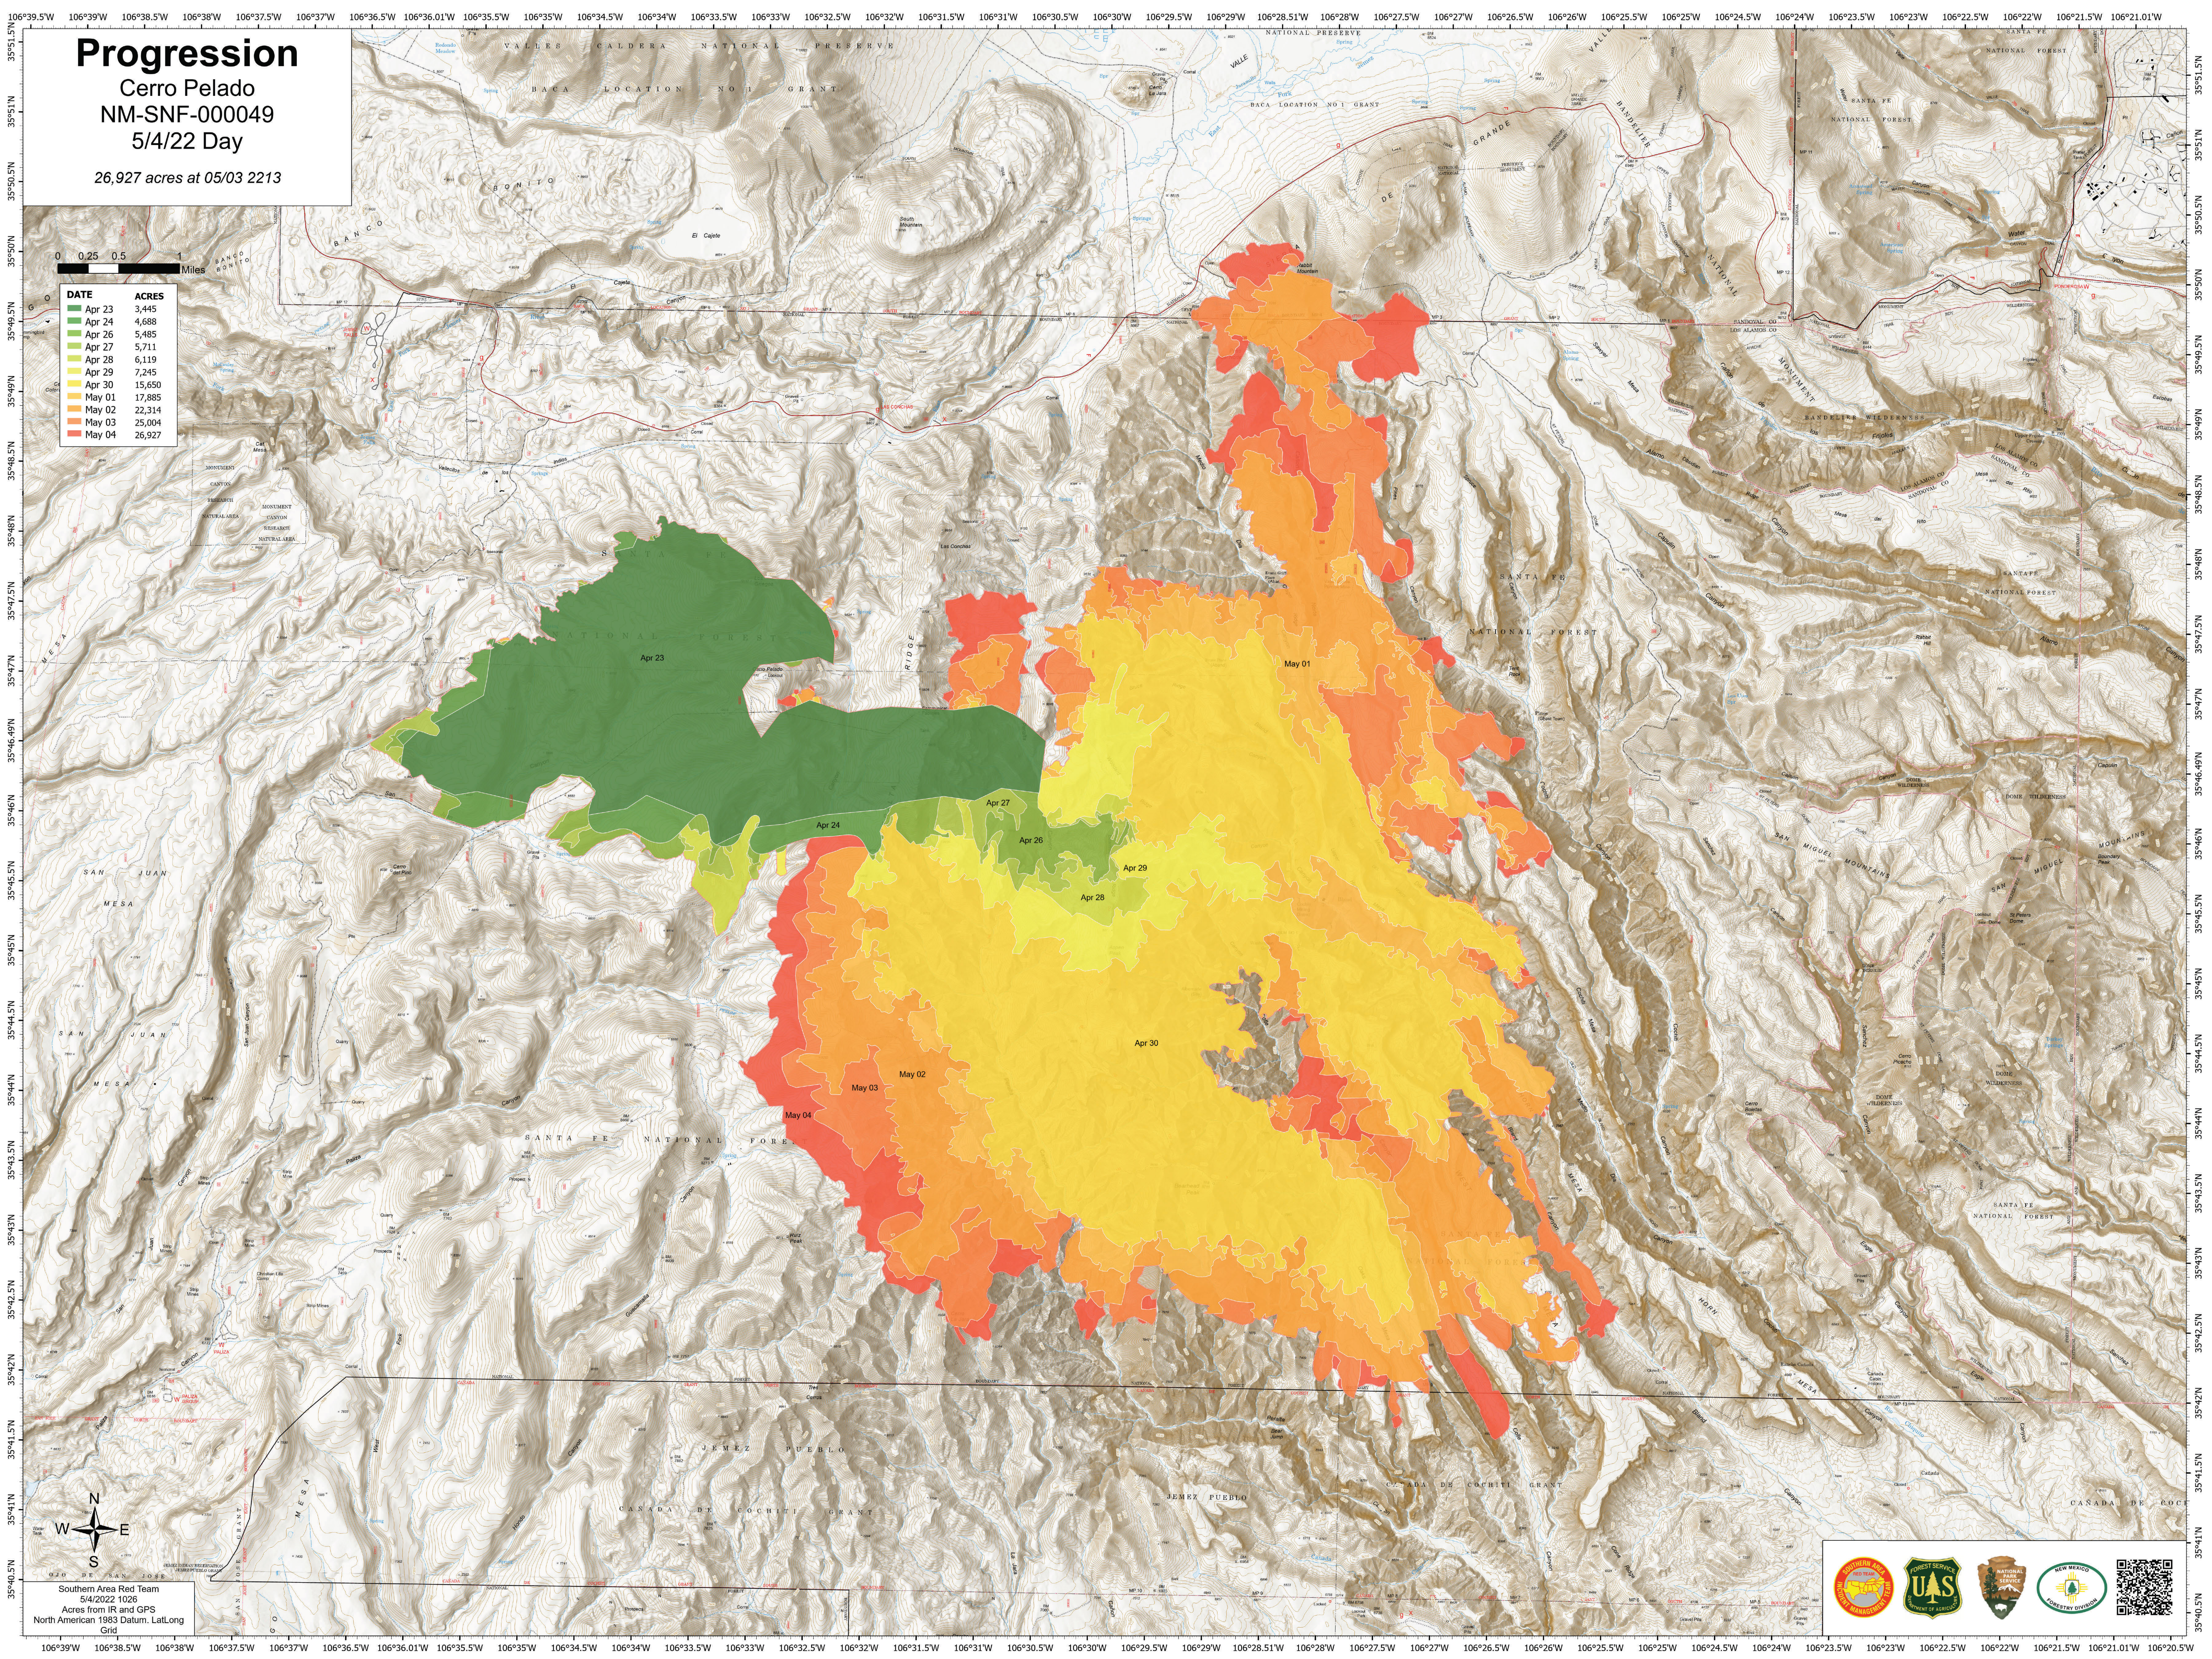

Progression

Cerro Pelado
NM-SNF-000049
5/4/22 Day

26,927 acres at 05/03 2213

0 0.25 0.5 1 Miles

| DATE | ACRES |
|--------|--------|
| Apr 23 | 3,445 |
| Apr 24 | 4,688 |
| Apr 26 | 5,485 |
| Apr 27 | 5,711 |
| Apr 28 | 6,119 |
| Apr 29 | 7,245 |
| Apr 30 | 15,650 |
| May 01 | 17,885 |
| May 02 | 22,314 |
| May 03 | 25,004 |
| May 04 | 26,927 |

Southern Area Red Team
5/4/2022 1026
Acres from IR and GPS
North American 1983 Datum, Lat/Long
Grid