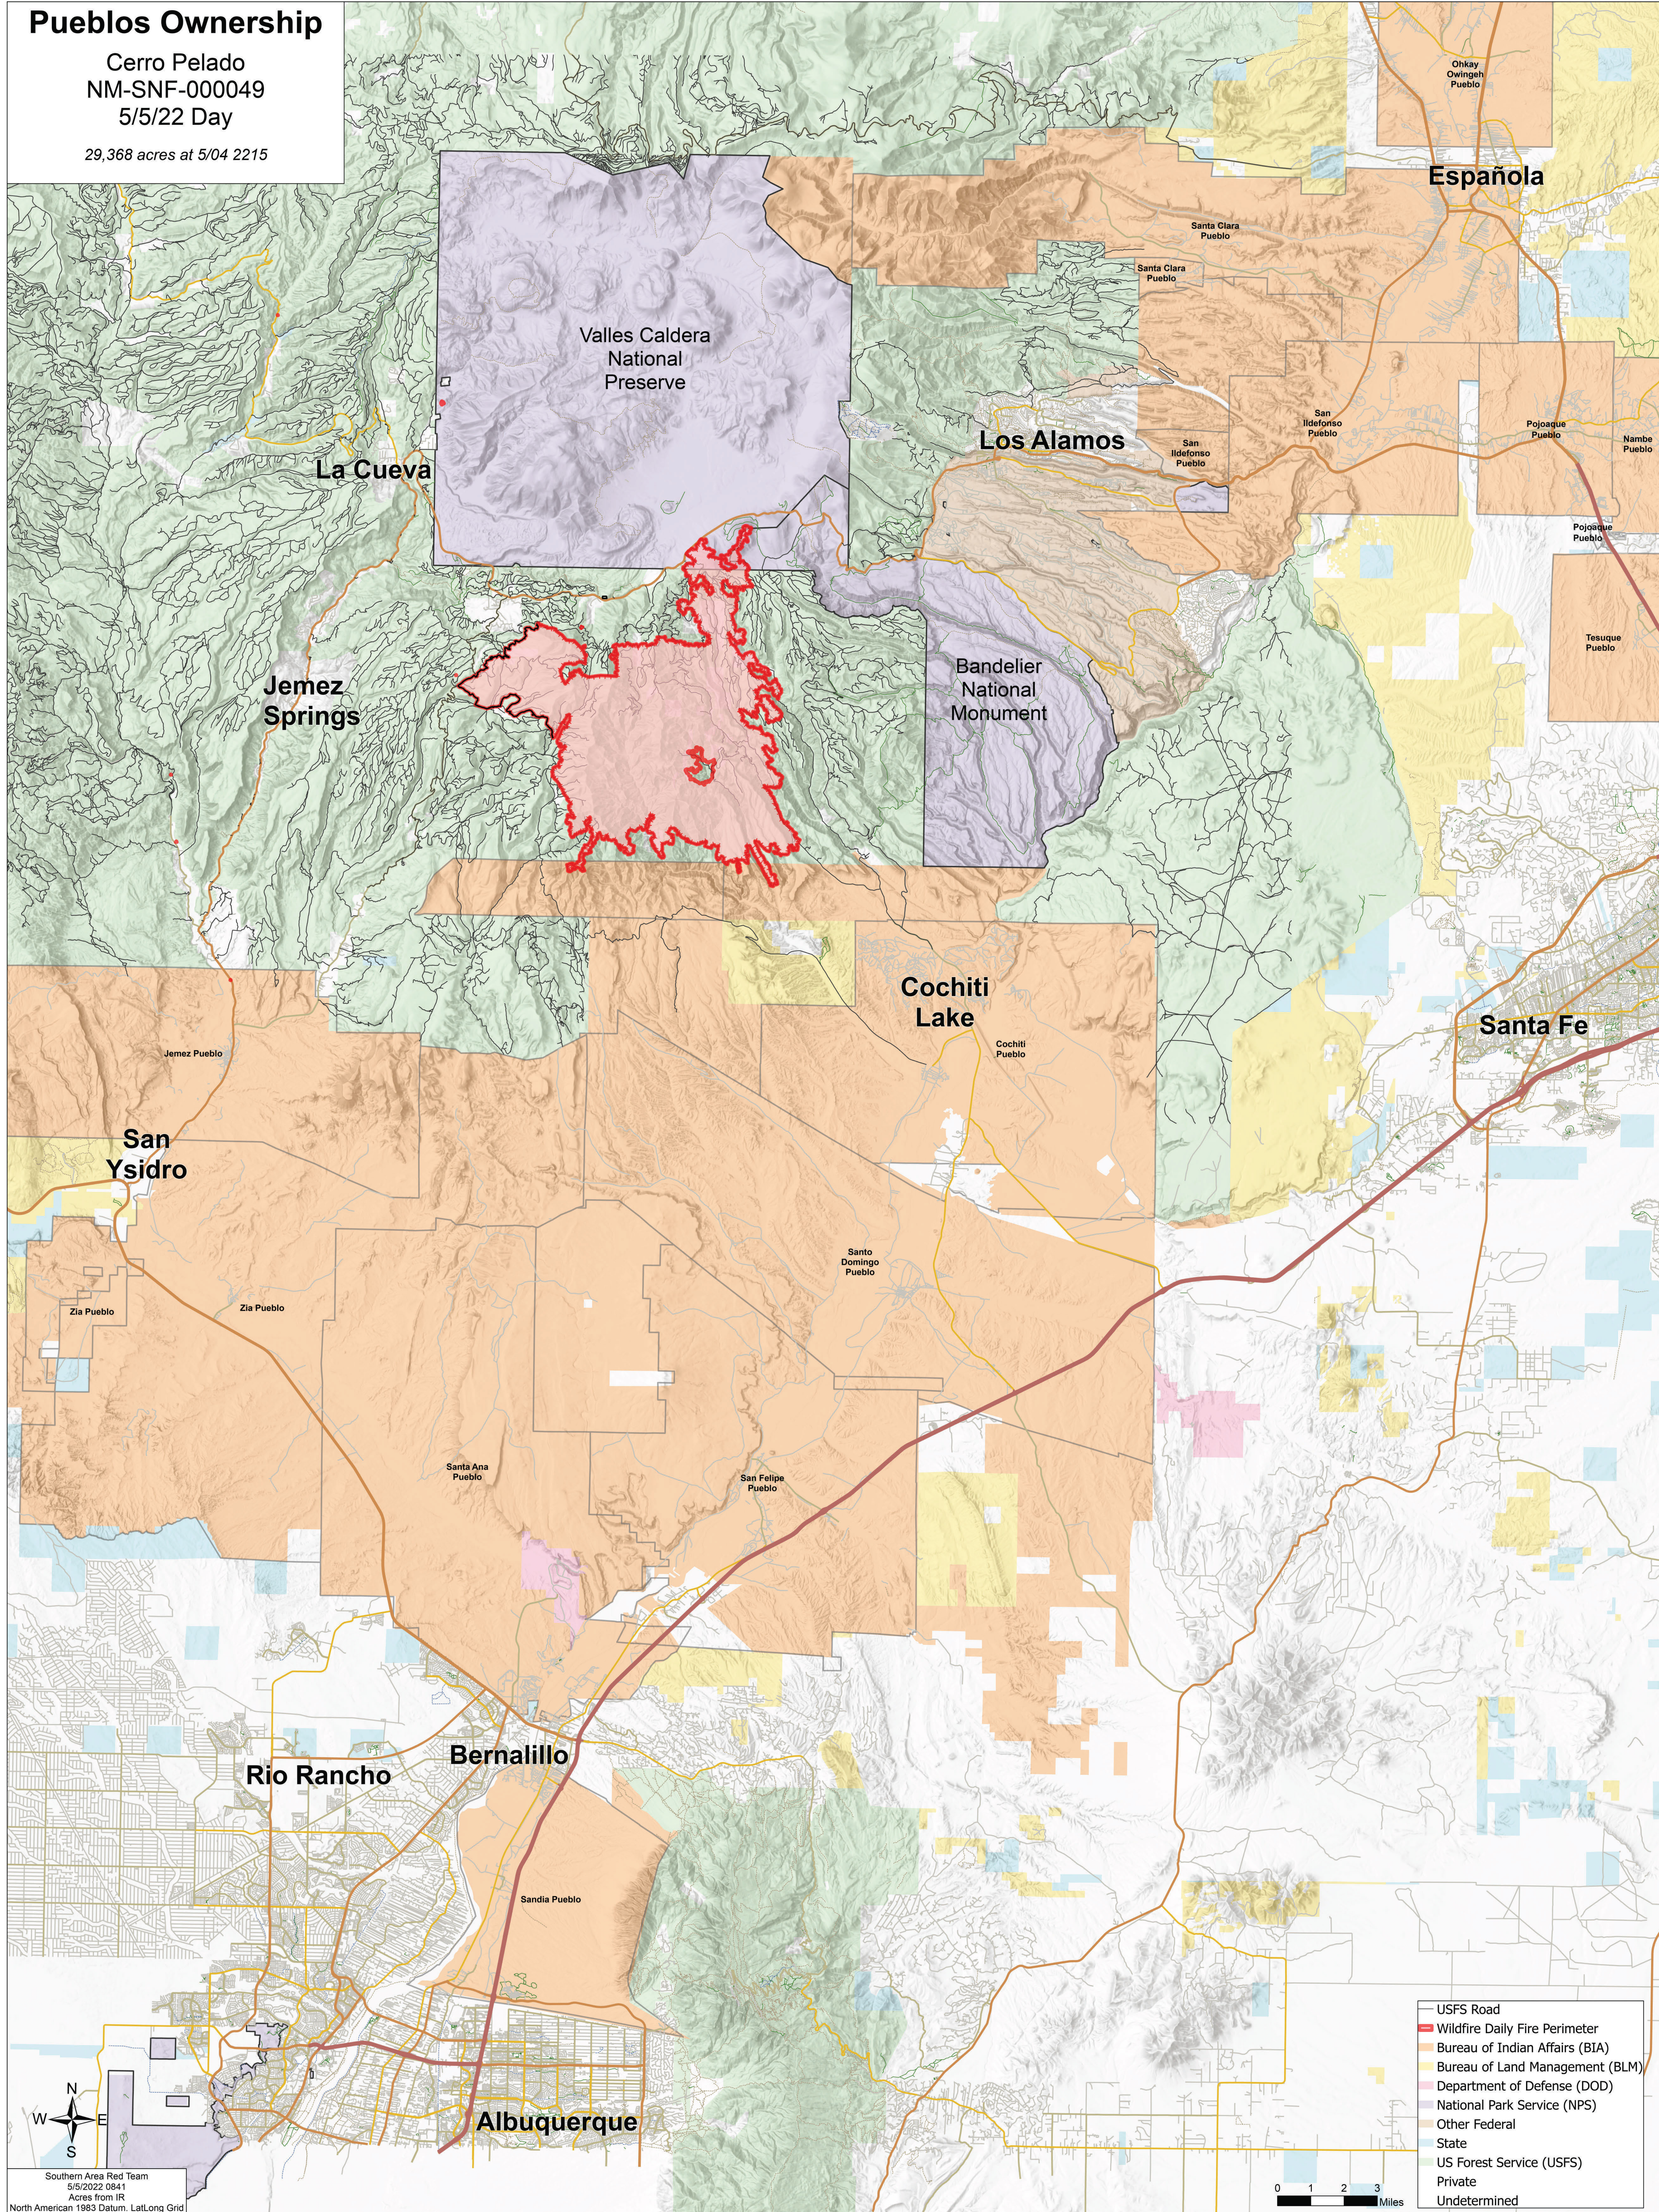

Pueblos Ownership

Cerro Pelado
NM-SNF-000049
5/5/22 Day

29,368 acres at 5/04 2215

- USFS Road
- Wildfire Daily Fire Perimeter
- Bureau of Indian Affairs (BIA)
- Bureau of Land Management (BLM)
- Department of Defense (DOD)
- National Park Service (NPS)
- Other Federal
- State
- US Forest Service (USFS)
- Private
- Undetermined

Southern Area Red Team
5/5/2022 0841
Acres from IR
North American 1983 Datum, Lat/Long Grid