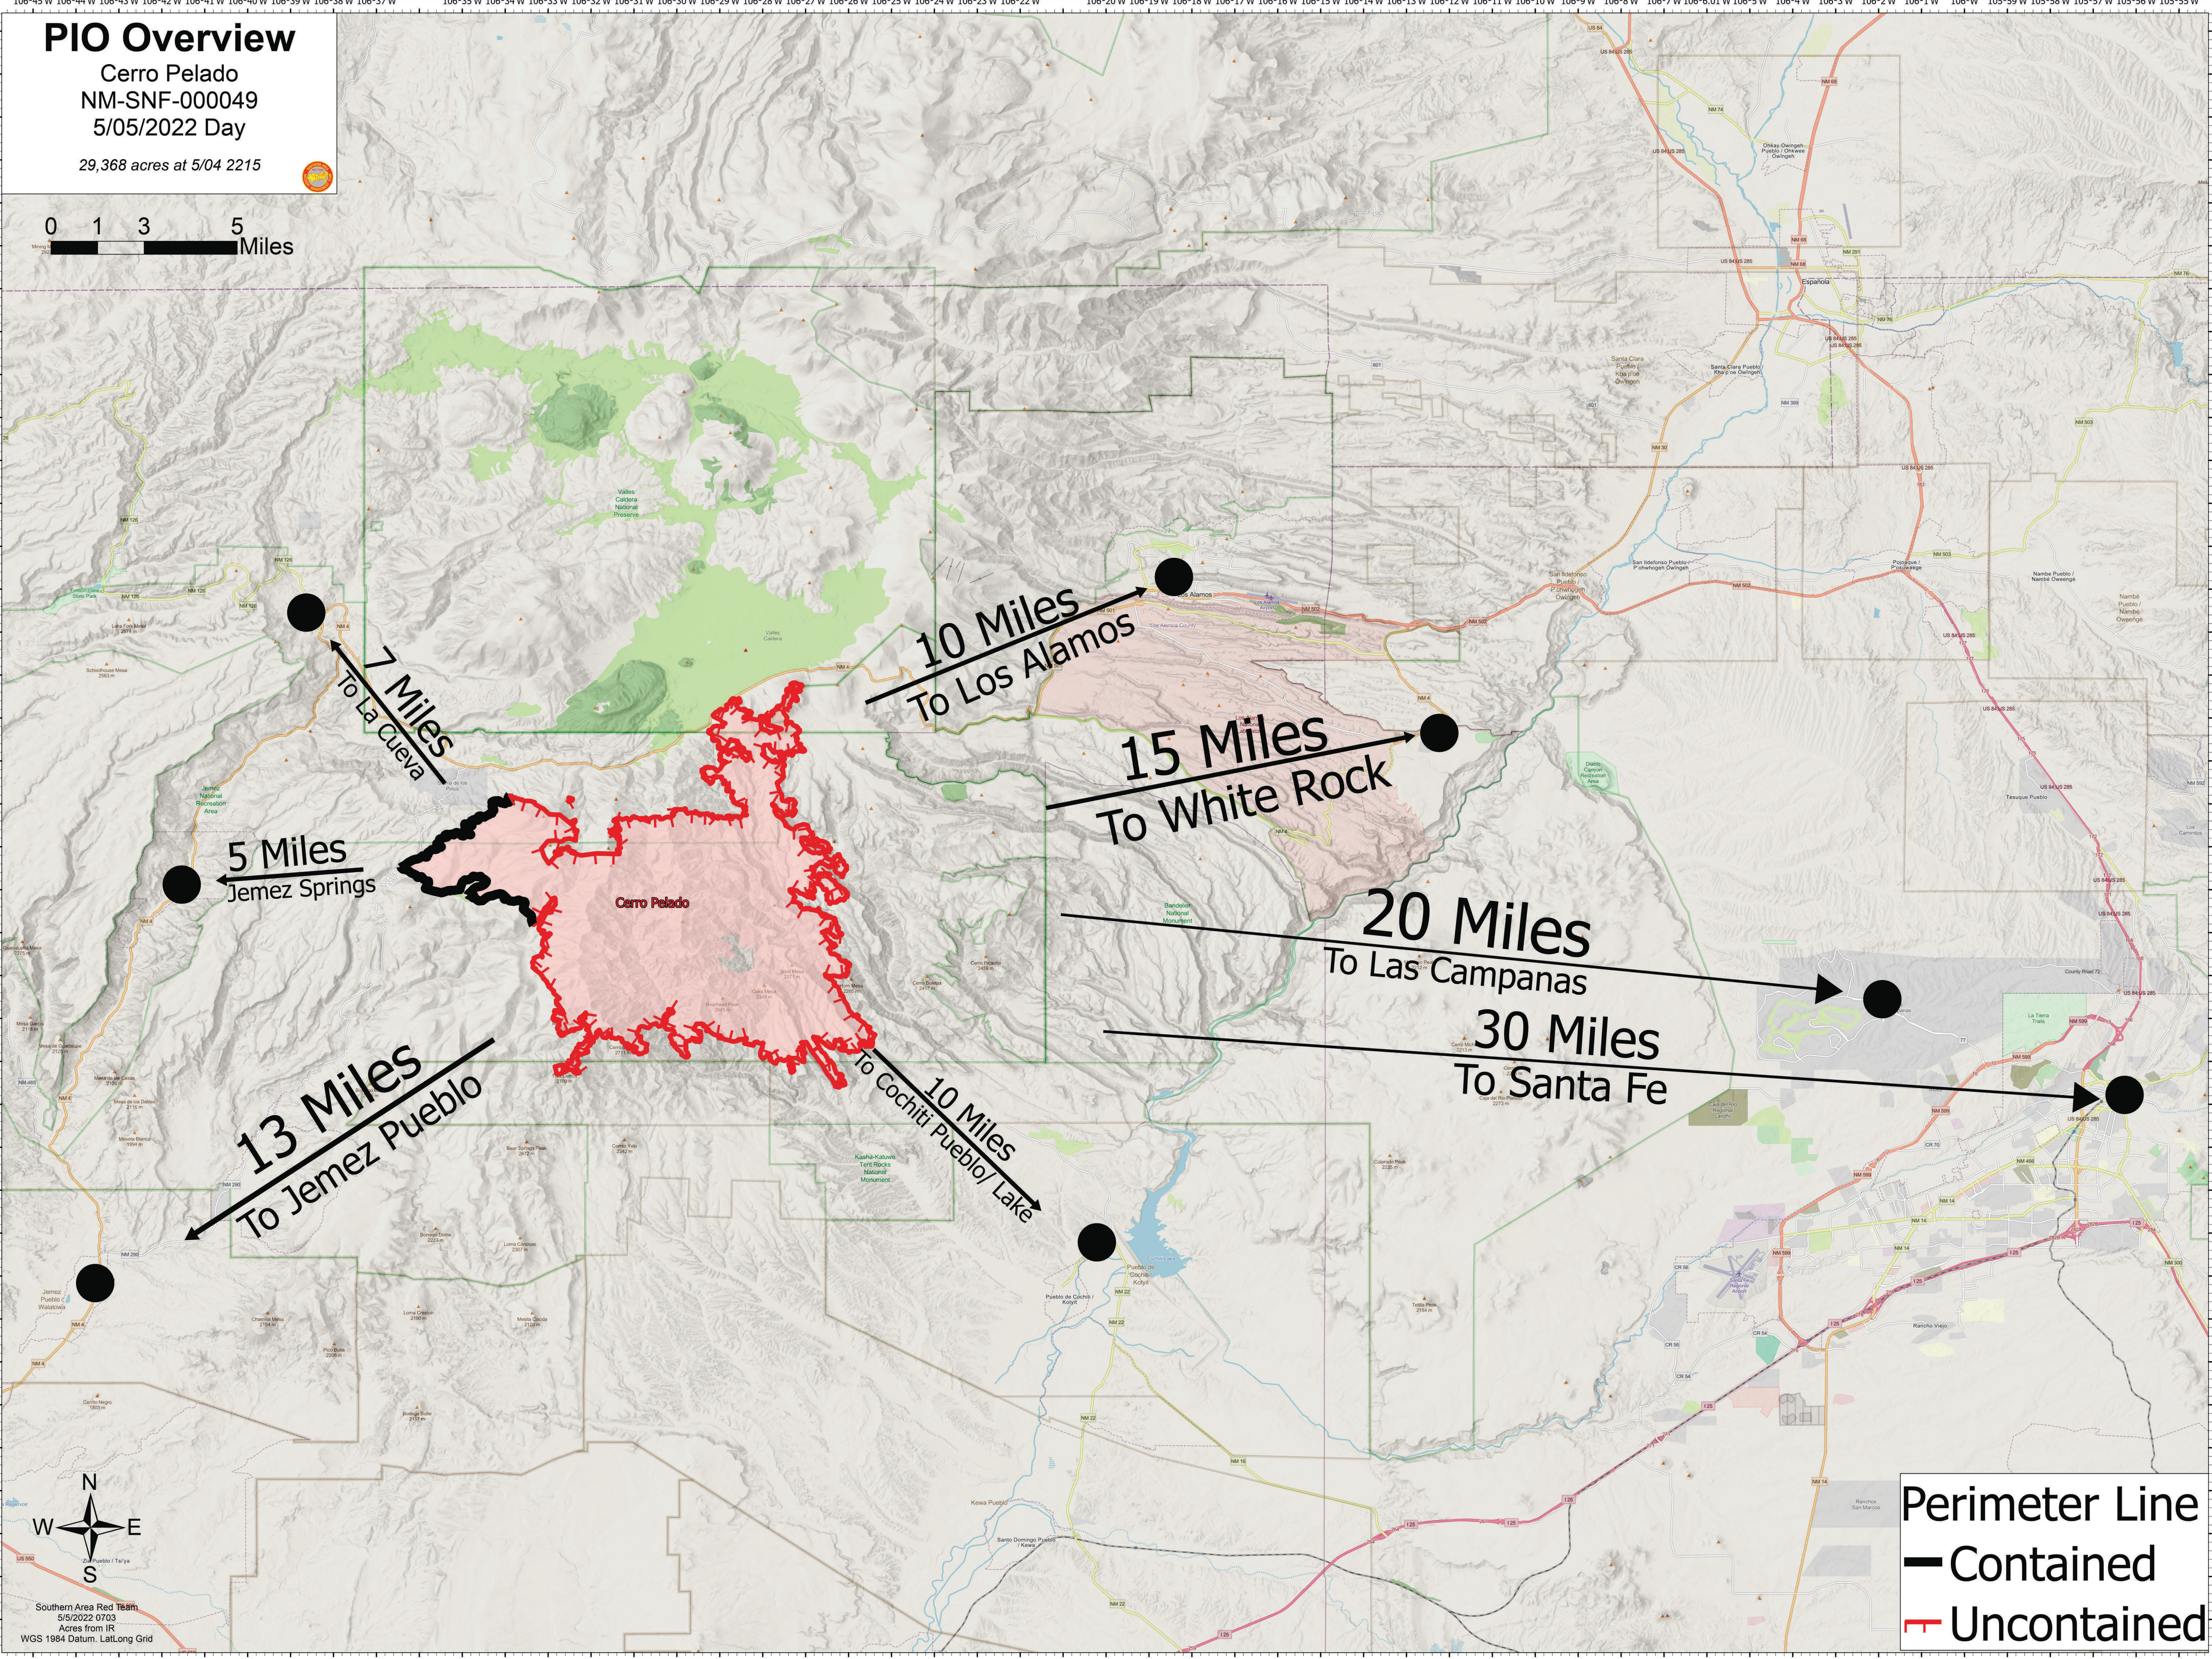

PIO Overview

Cerro Pelado

NM-SNF-000049

5/05/2022 Day

29,368 acres at 5/04 2215

5 Miles
To Jemez Springs

7 Miles
To La Cueva

10 Miles
To Los Alamos

15 Miles
To White Rock

13 Miles
To Jemez Pueblo

10 Miles
To Cochiti Pueblo/ Lake

20 Miles
To Las Campanas

30 Miles
To Santa Fe

Southern Area Red Team
5/5/2022 0703
Acres from IR
WGS 1984 Datum, LatLong Grid

Perimeter Line
— Contained
— Uncontained