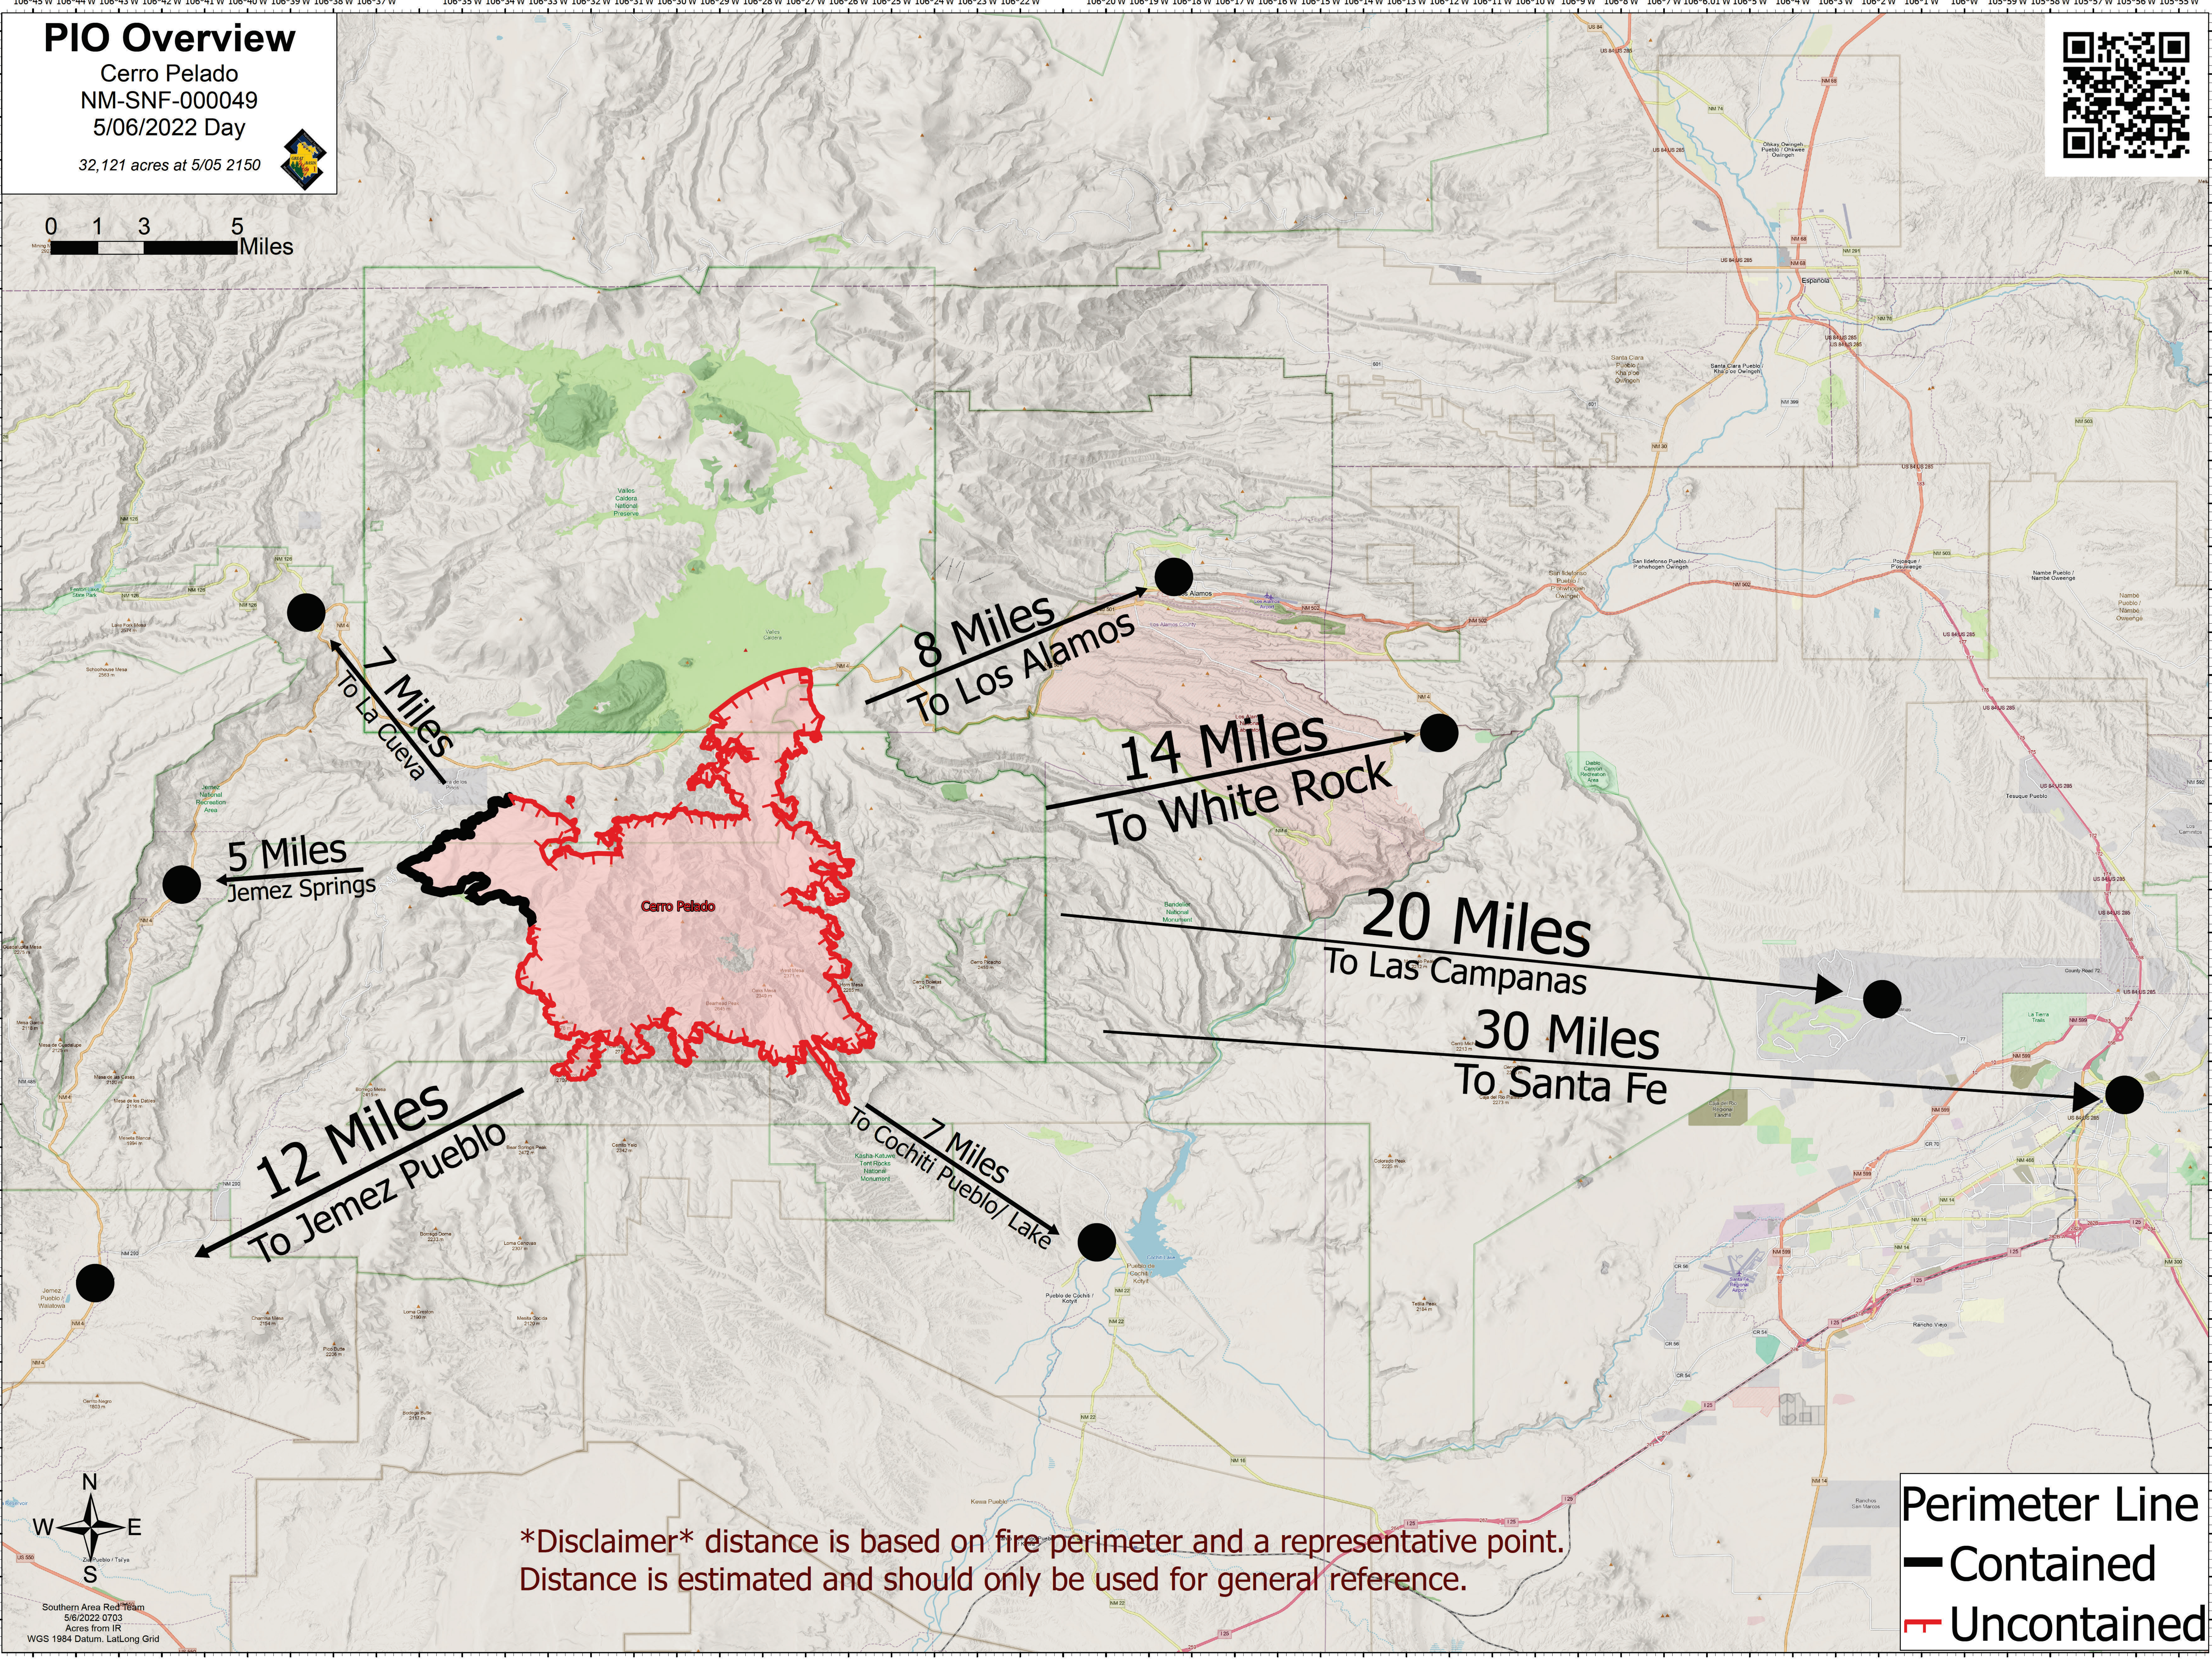

PIO Overview

Cerro Pelado

NM-SNF-000049

5/06/2022 Day

32,121 acres at 5/05 2150

7 Miles
To La Cueva

8 Miles
To Los Alamos

14 Miles
To White Rock

20 Miles
To Las Campanas

30 Miles
To Santa Fe

5 Miles
Jemez Springs

12 Miles
To Jemez Pueblo

7 Miles
To Cochiti Pueblo/ Lake

Southern Area Red Team
5/6/2022 0703
Acres from IR
WGS 1984 Datum, Lat/Long Grid

Disclaimer distance is based on fire perimeter and a representative point.
Distance is estimated and should only be used for general reference.

Perimeter Line
— Contained
- - Uncontained