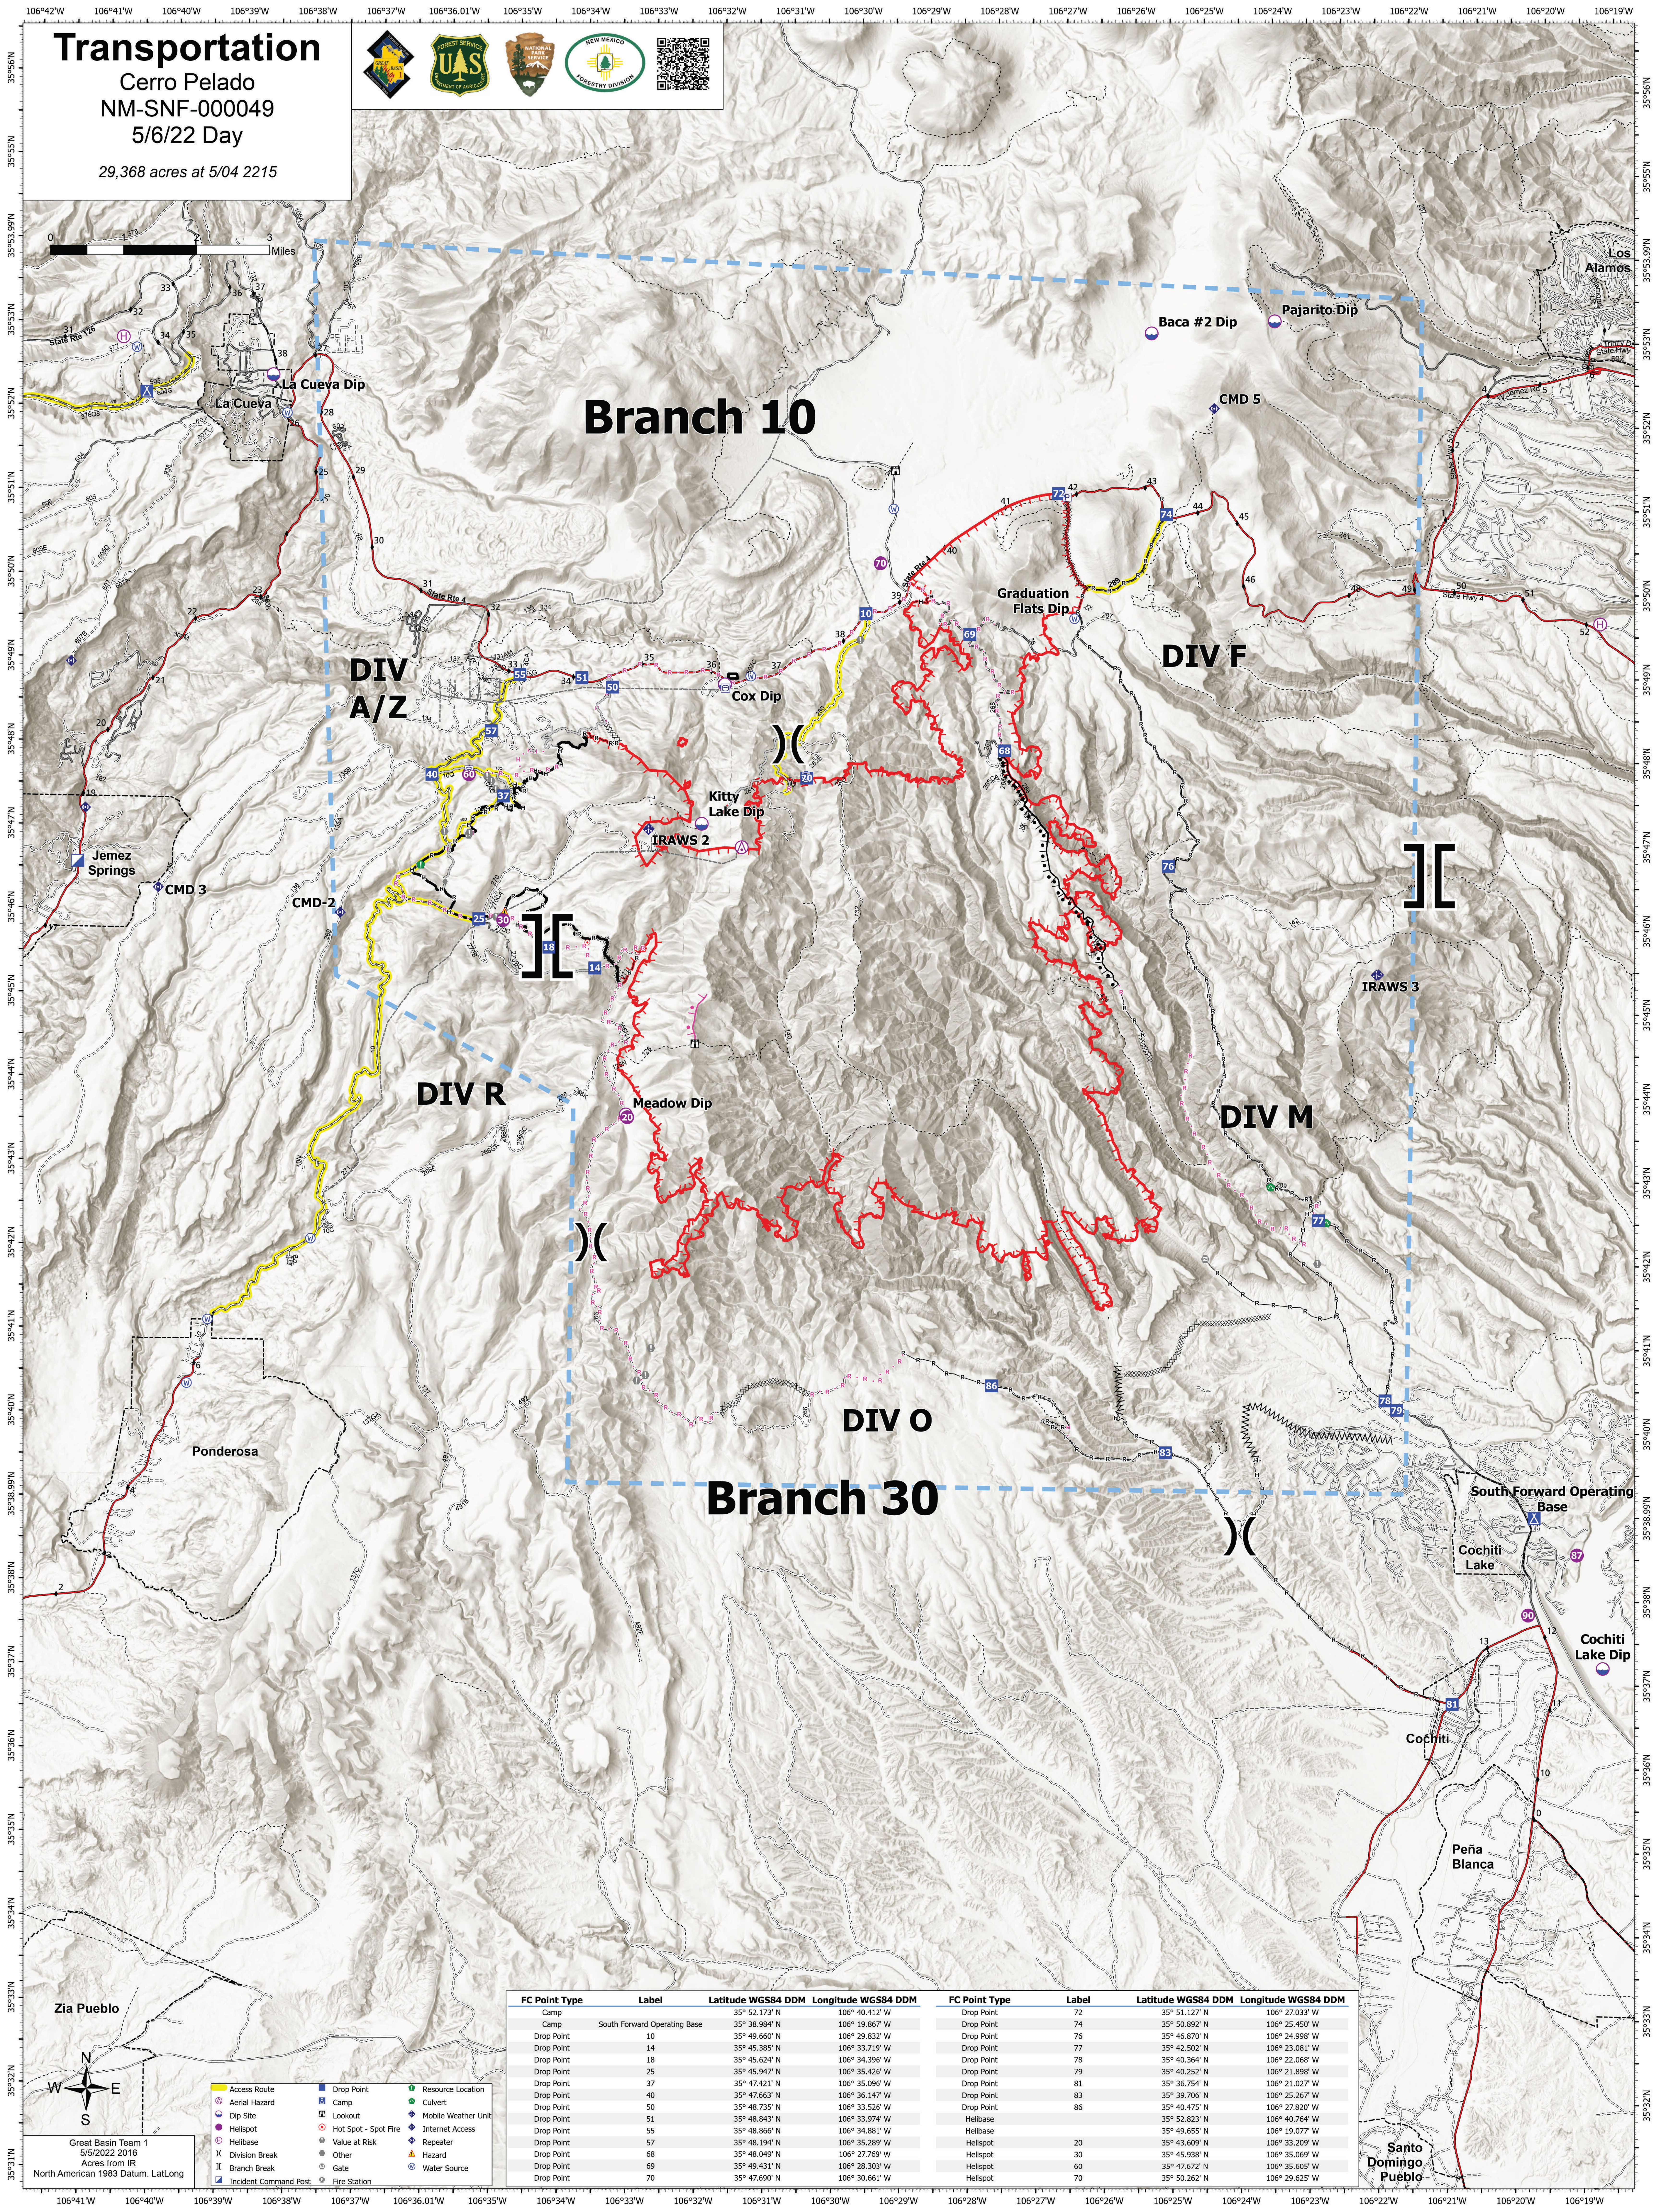

Transportation

Cerro Pelado
NM-SNF-000049
5/6/22 Day
29,368 acres at 5/04 2215

Branch 10

Branch 30

DIV A/Z

DIV R

DIV O

DIV F

DIV M

Ponderosa

South Forward Operating Base

Cochiti Lake

Cochiti

Peña Blanca

Santo Domingo Pueblo

Great Basin Team 1
5/5/2022 2018
Acres from IR
North American 1983 Datum. Lat/Long

FC Point Type	Label	Latitude WGS84 DDM	Longitude WGS84 DDM	FC Point Type	Label	Latitude WGS84 DDM	Longitude WGS84 DDM
Camp		35° 52.173' N	106° 40.412' W	Drop Point	72	35° 51.127' N	106° 27.033' W
Camp	South Forward Operating Base	35° 38.984' N	106° 19.867' W	Drop Point	74	35° 50.892' N	106° 25.450' W
Drop Point	10	35° 49.660' N	106° 29.832' W	Drop Point	76	35° 46.870' N	106° 24.998' W
Drop Point	14	35° 45.385' N	106° 33.719' W	Drop Point	77	35° 42.502' N	106° 23.081' W
Drop Point	18	35° 45.624' N	106° 34.396' W	Drop Point	78	35° 40.364' N	106° 22.068' W
Drop Point	25	35° 45.947' N	106° 35.426' W	Drop Point	79	35° 40.252' N	106° 21.898' W
Drop Point	37	35° 47.421' N	106° 35.096' W	Drop Point	81	35° 36.754' N	106° 21.027' W
Drop Point	40	35° 47.663' N	106° 36.147' W	Drop Point	83	35° 39.706' N	106° 25.267' W
Drop Point	50	35° 48.735' N	106° 33.526' W	Drop Point	86	35° 40.475' N	106° 27.820' W
Drop Point	51	35° 48.843' N	106° 33.974' W	Helibase		35° 52.823' N	106° 40.764' W
Drop Point	55	35° 48.866' N	106° 34.881' W	Helibase		35° 49.655' N	106° 19.077' W
Drop Point	57	35° 47.421' N	106° 35.289' W	Helispot	20	35° 43.609' N	106° 33.209' W
Drop Point	68	35° 48.049' N	106° 27.769' W	Helispot	30	35° 45.938' N	106° 35.069' W
Drop Point	69	35° 49.431' N	106° 28.303' W	Helispot	60	35° 47.672' N	106° 35.605' W
Drop Point	70	35° 47.690' N	106° 30.661' W	Helispot	70	35° 50.262' N	106° 29.625' W

- Access Route
- Aerial Hazard
- Dip Site
- Helispot
- Helibase
- Division Break
- Branch Break
- Incident Command Post
- Drop Point
- Camp
- Lookout
- Hot Spot - Spot Fire
- Internet Access
- Value at Risk
- Hazard
- Gate
- Fire Station
- Resource Location
- Culvert
- Mobile Weather Unit
- Repeater
- Water Source