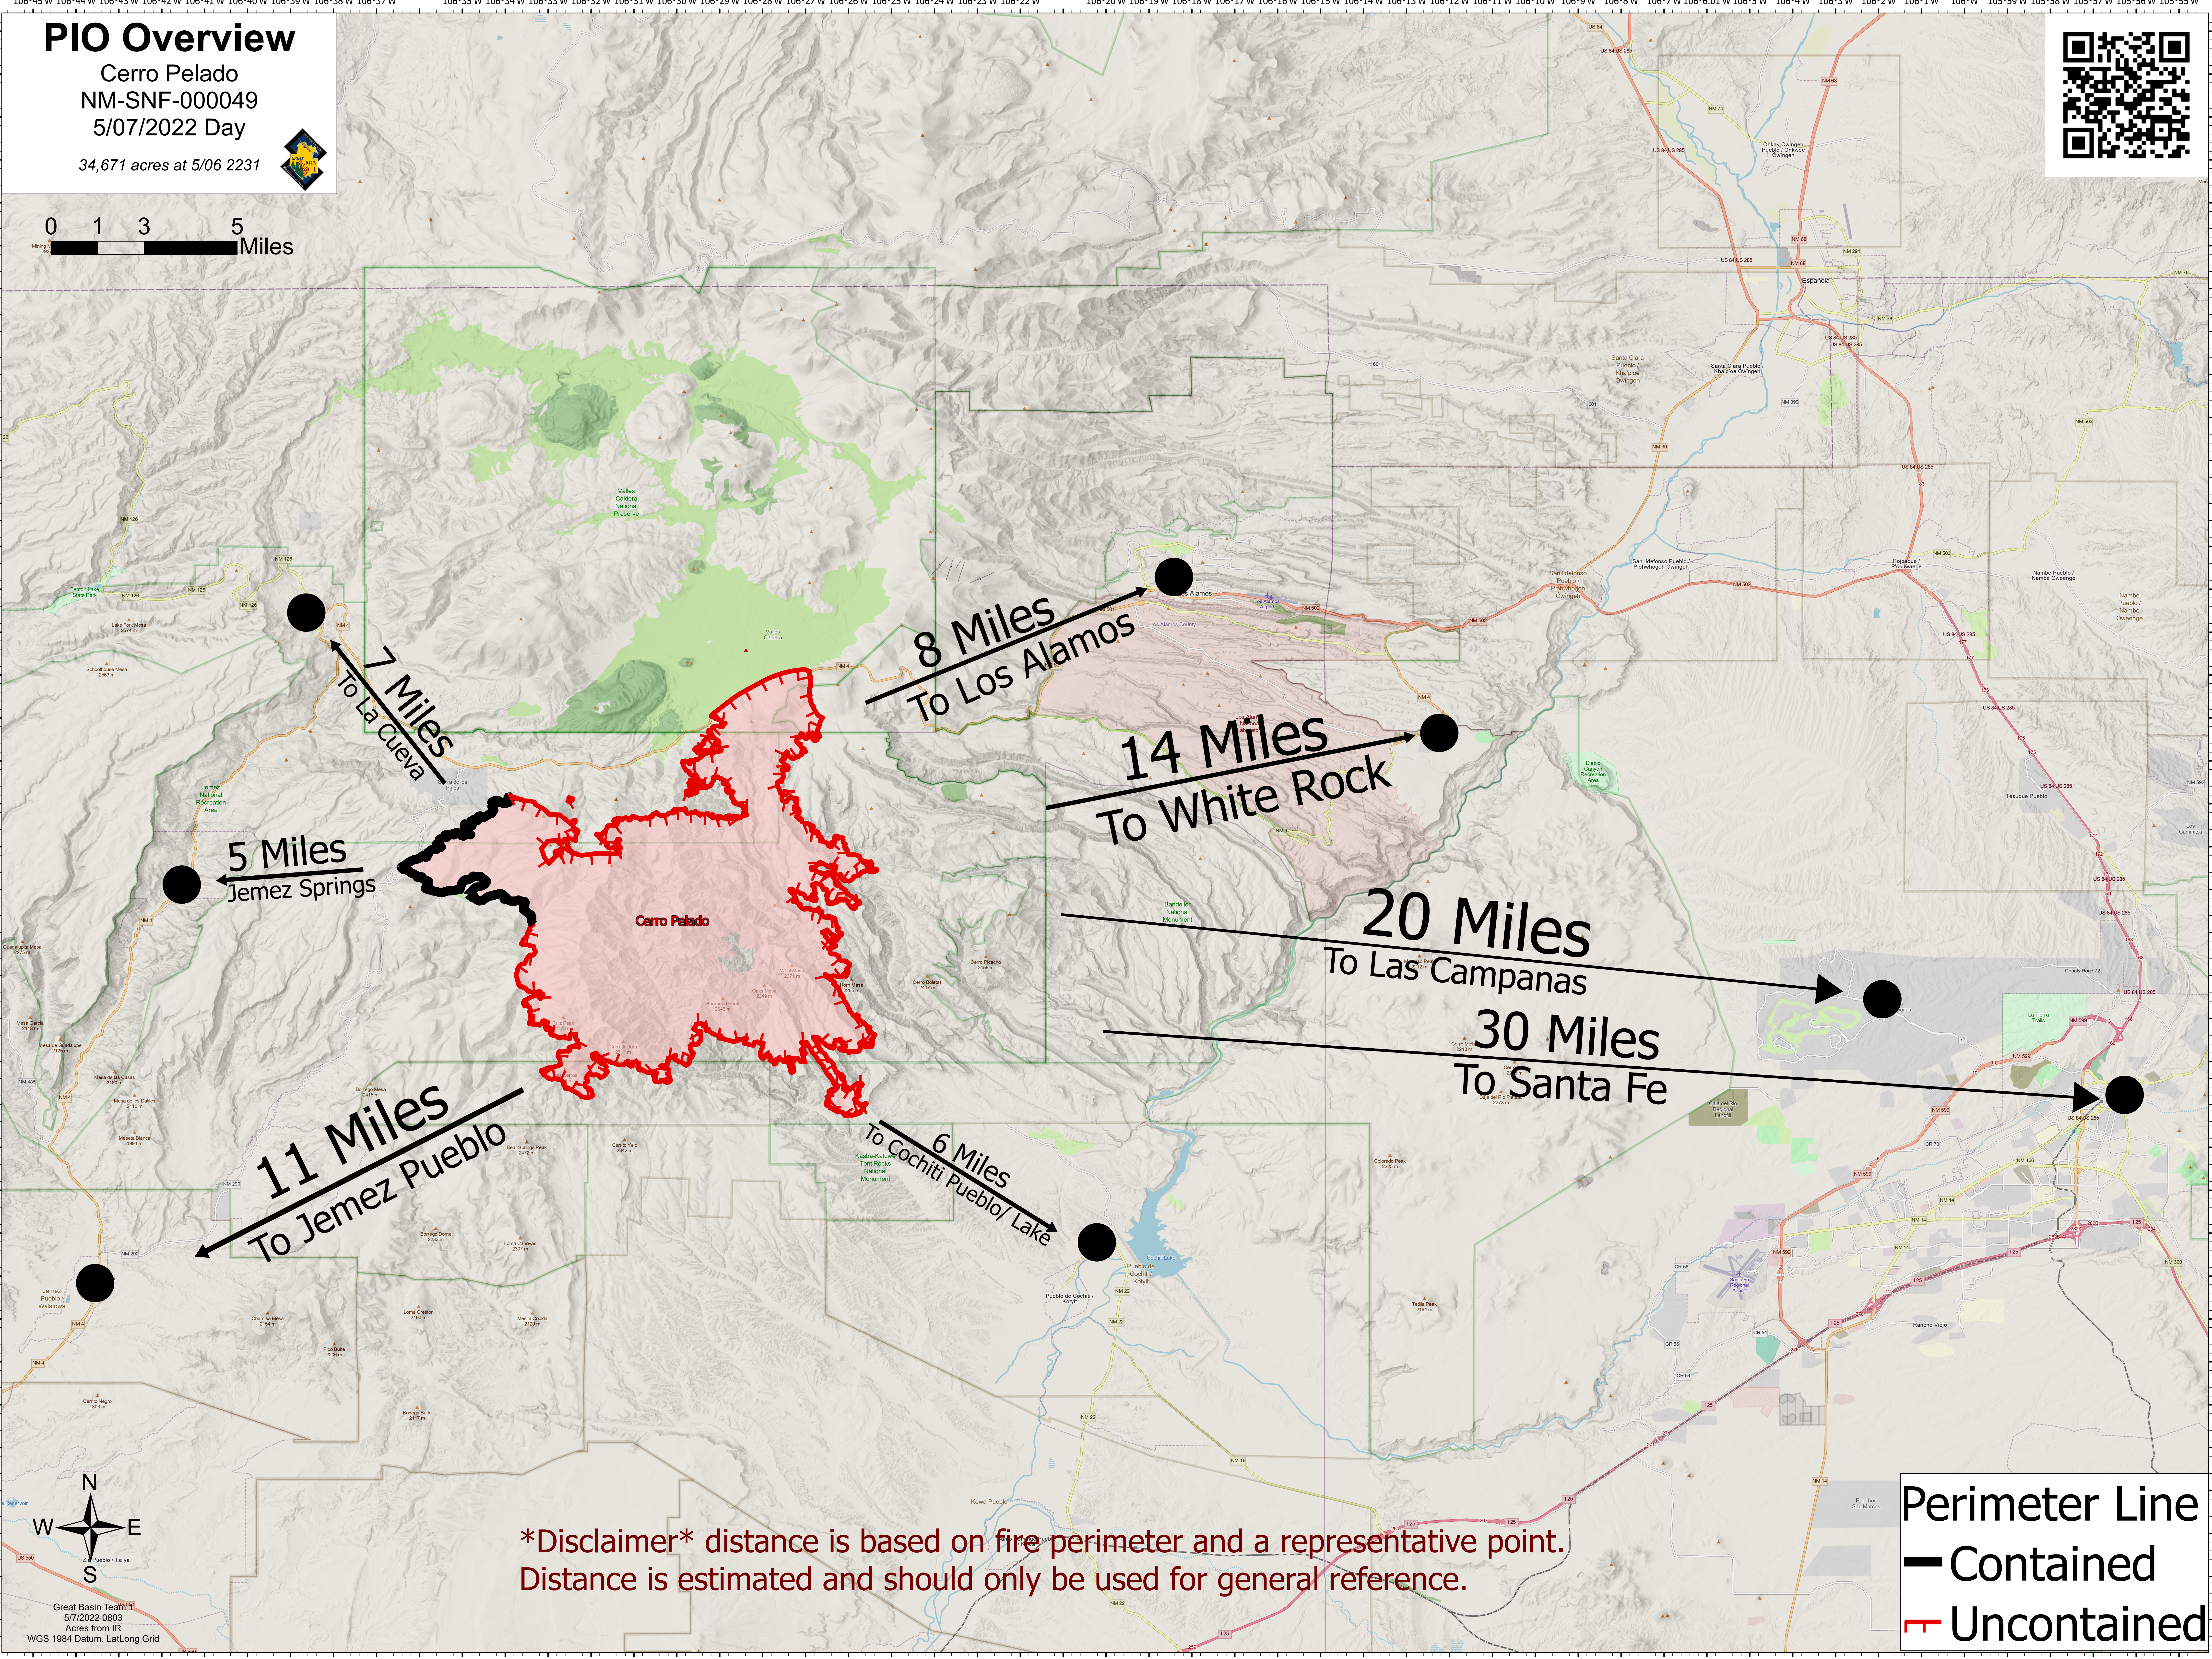

# PIO Overview

Cerro Pelado

NM-SNF-000049

5/07/2022 Day

34,671 acres at 5/06 2231

7 Miles  
To La Cueva

8 Miles  
To Los Alamos

14 Miles  
To White Rock

20 Miles  
To Las Campanas

30 Miles  
To Santa Fe

5 Miles  
Jemez Springs

11 Miles  
To Jemez Pueblo

6 Miles  
To Cochiti Pueblo/ Lake

**\*Disclaimer\*** distance is based on fire perimeter and a representative point. Distance is estimated and should only be used for general reference.

Perimeter Line  
— Contained  
- - - Uncontained

Great Basin Team  
5/7/2022 0803  
Acres from IR  
WGS 1984 Datum, Lat/Long Grid