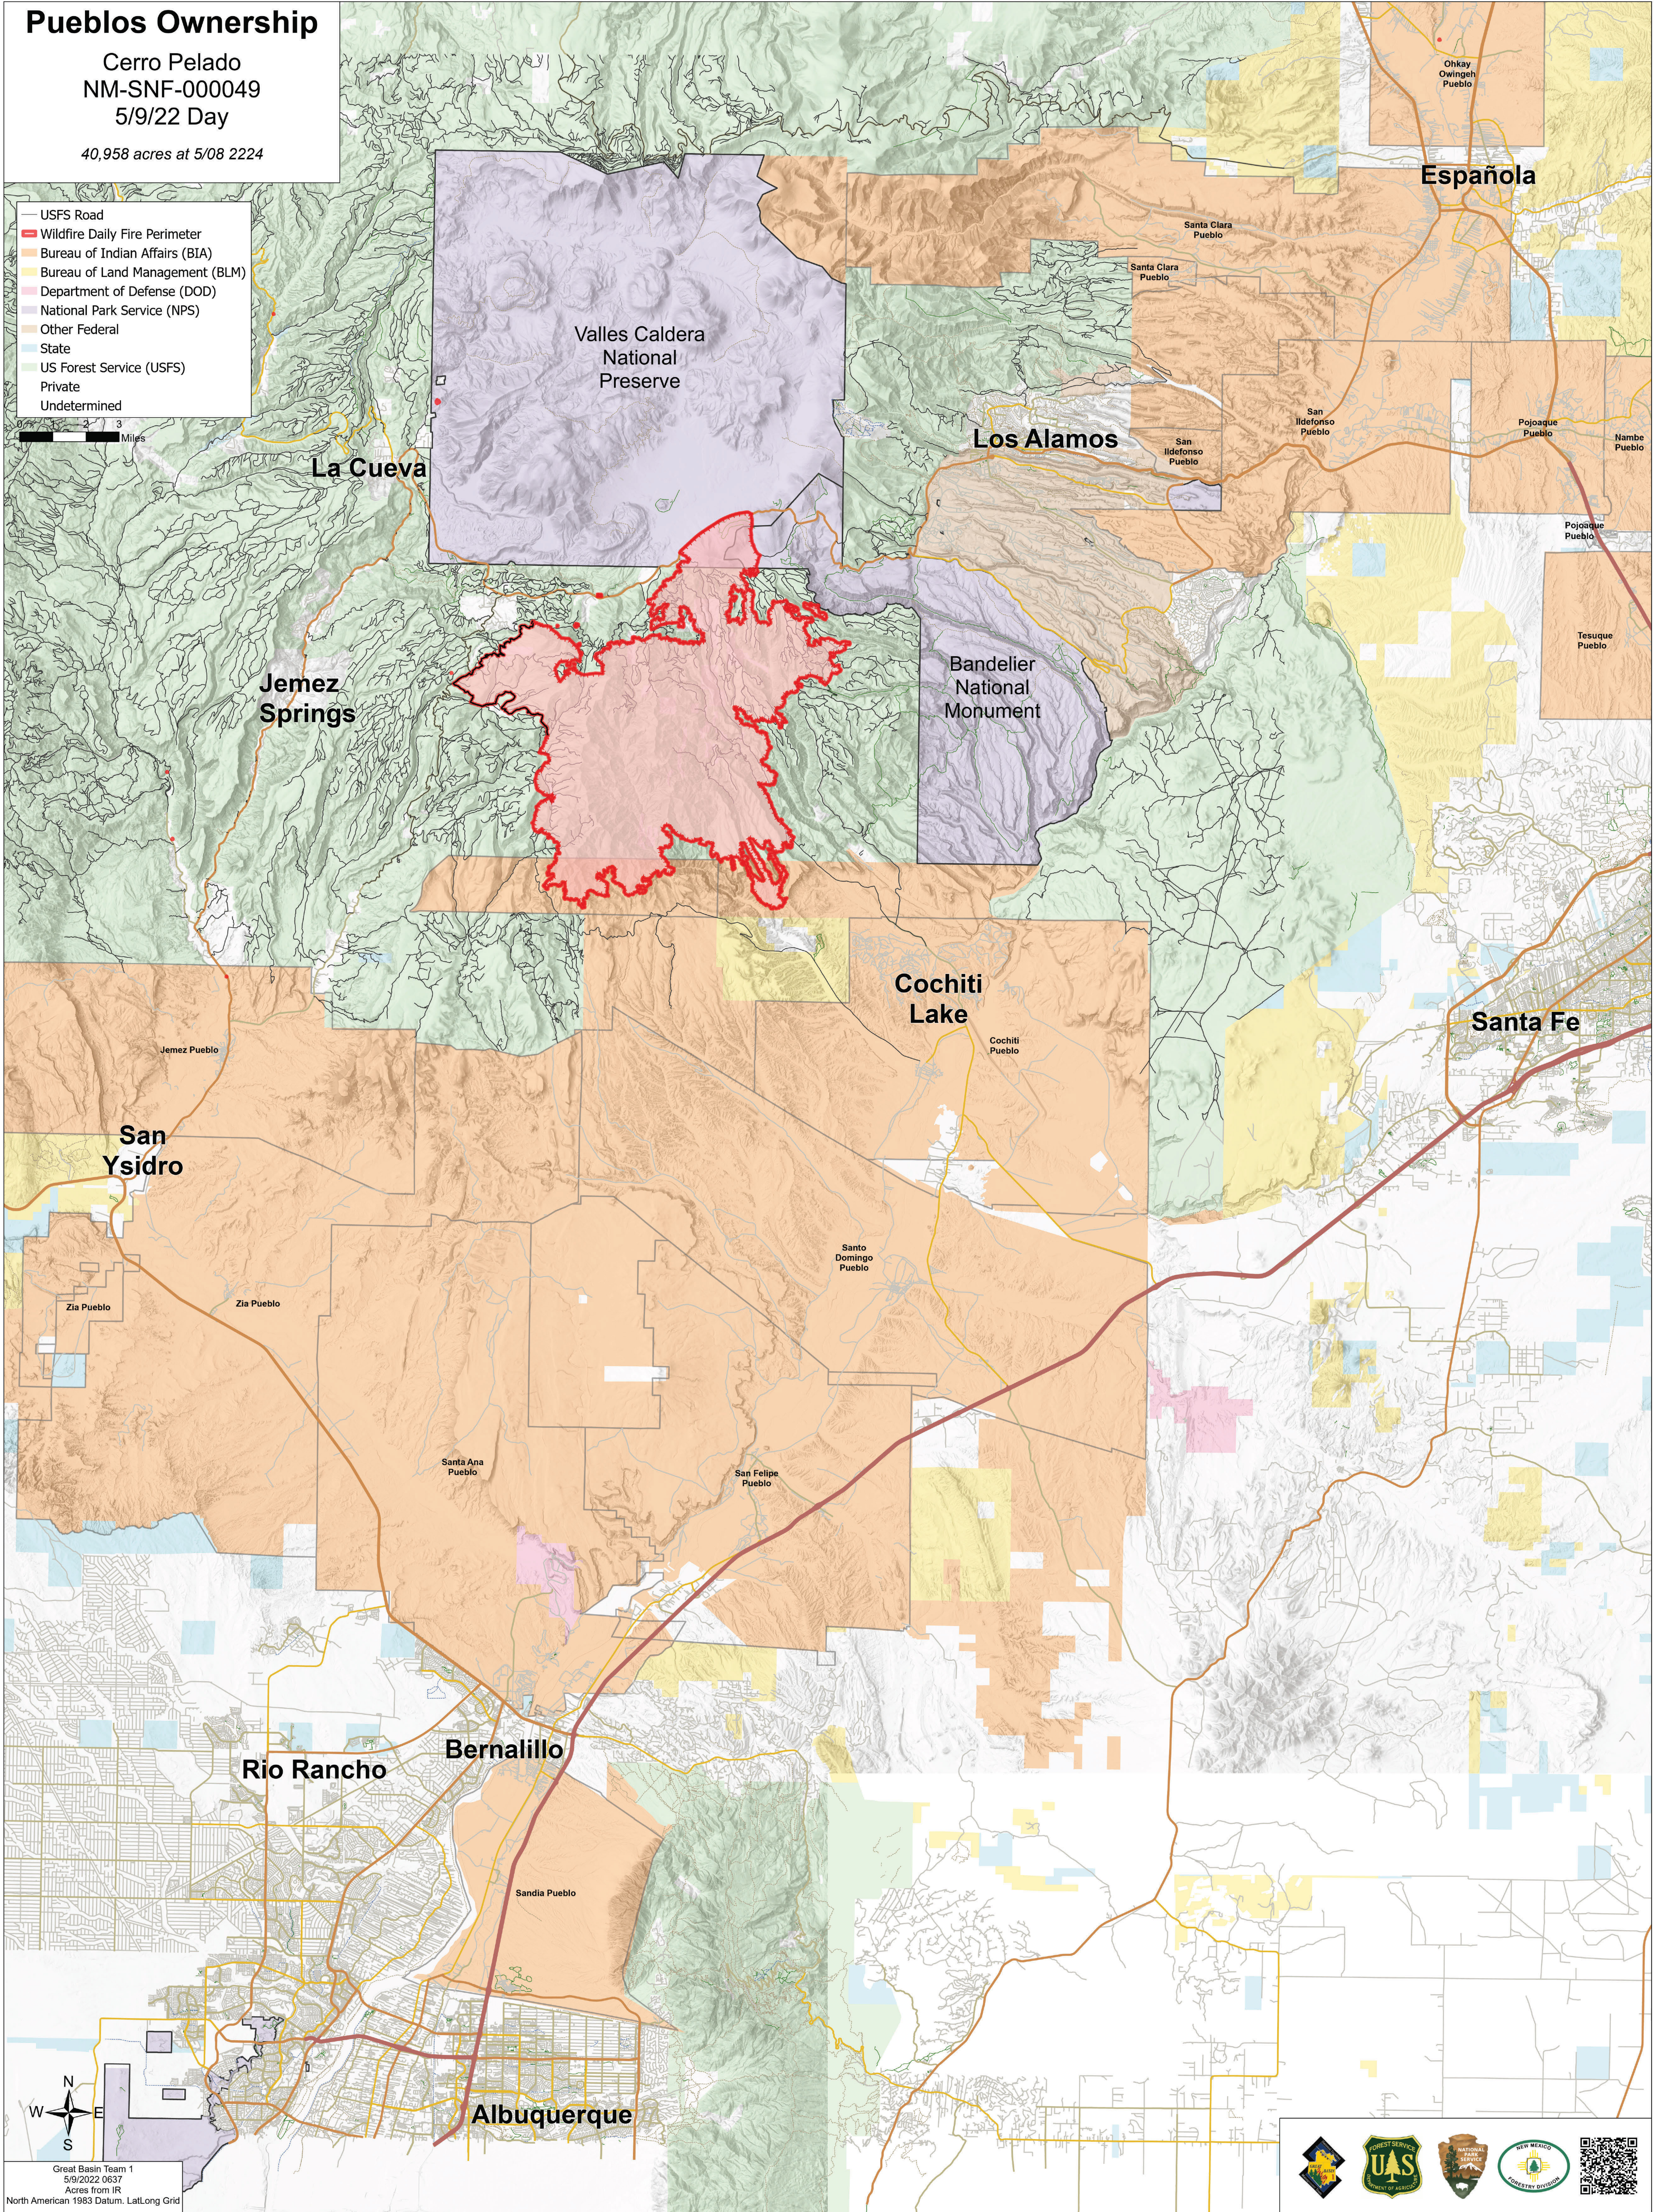

Pueblos Ownership

Cerro Pelado
NM-SNF-000049
5/9/22 Day

40,958 acres at 5/08 2224

- USFS Road
- Wildfire Daily Fire Perimeter
- Bureau of Indian Affairs (BIA)
- Bureau of Land Management (BLM)
- Department of Defense (DOD)
- National Park Service (NPS)
- Other Federal
- State
- US Forest Service (USFS)
- Private
- Undetermined

Great Basin Team 1
5/9/2022 0637
Acres from IR
North American 1983 Datum, Lat,Long Grid