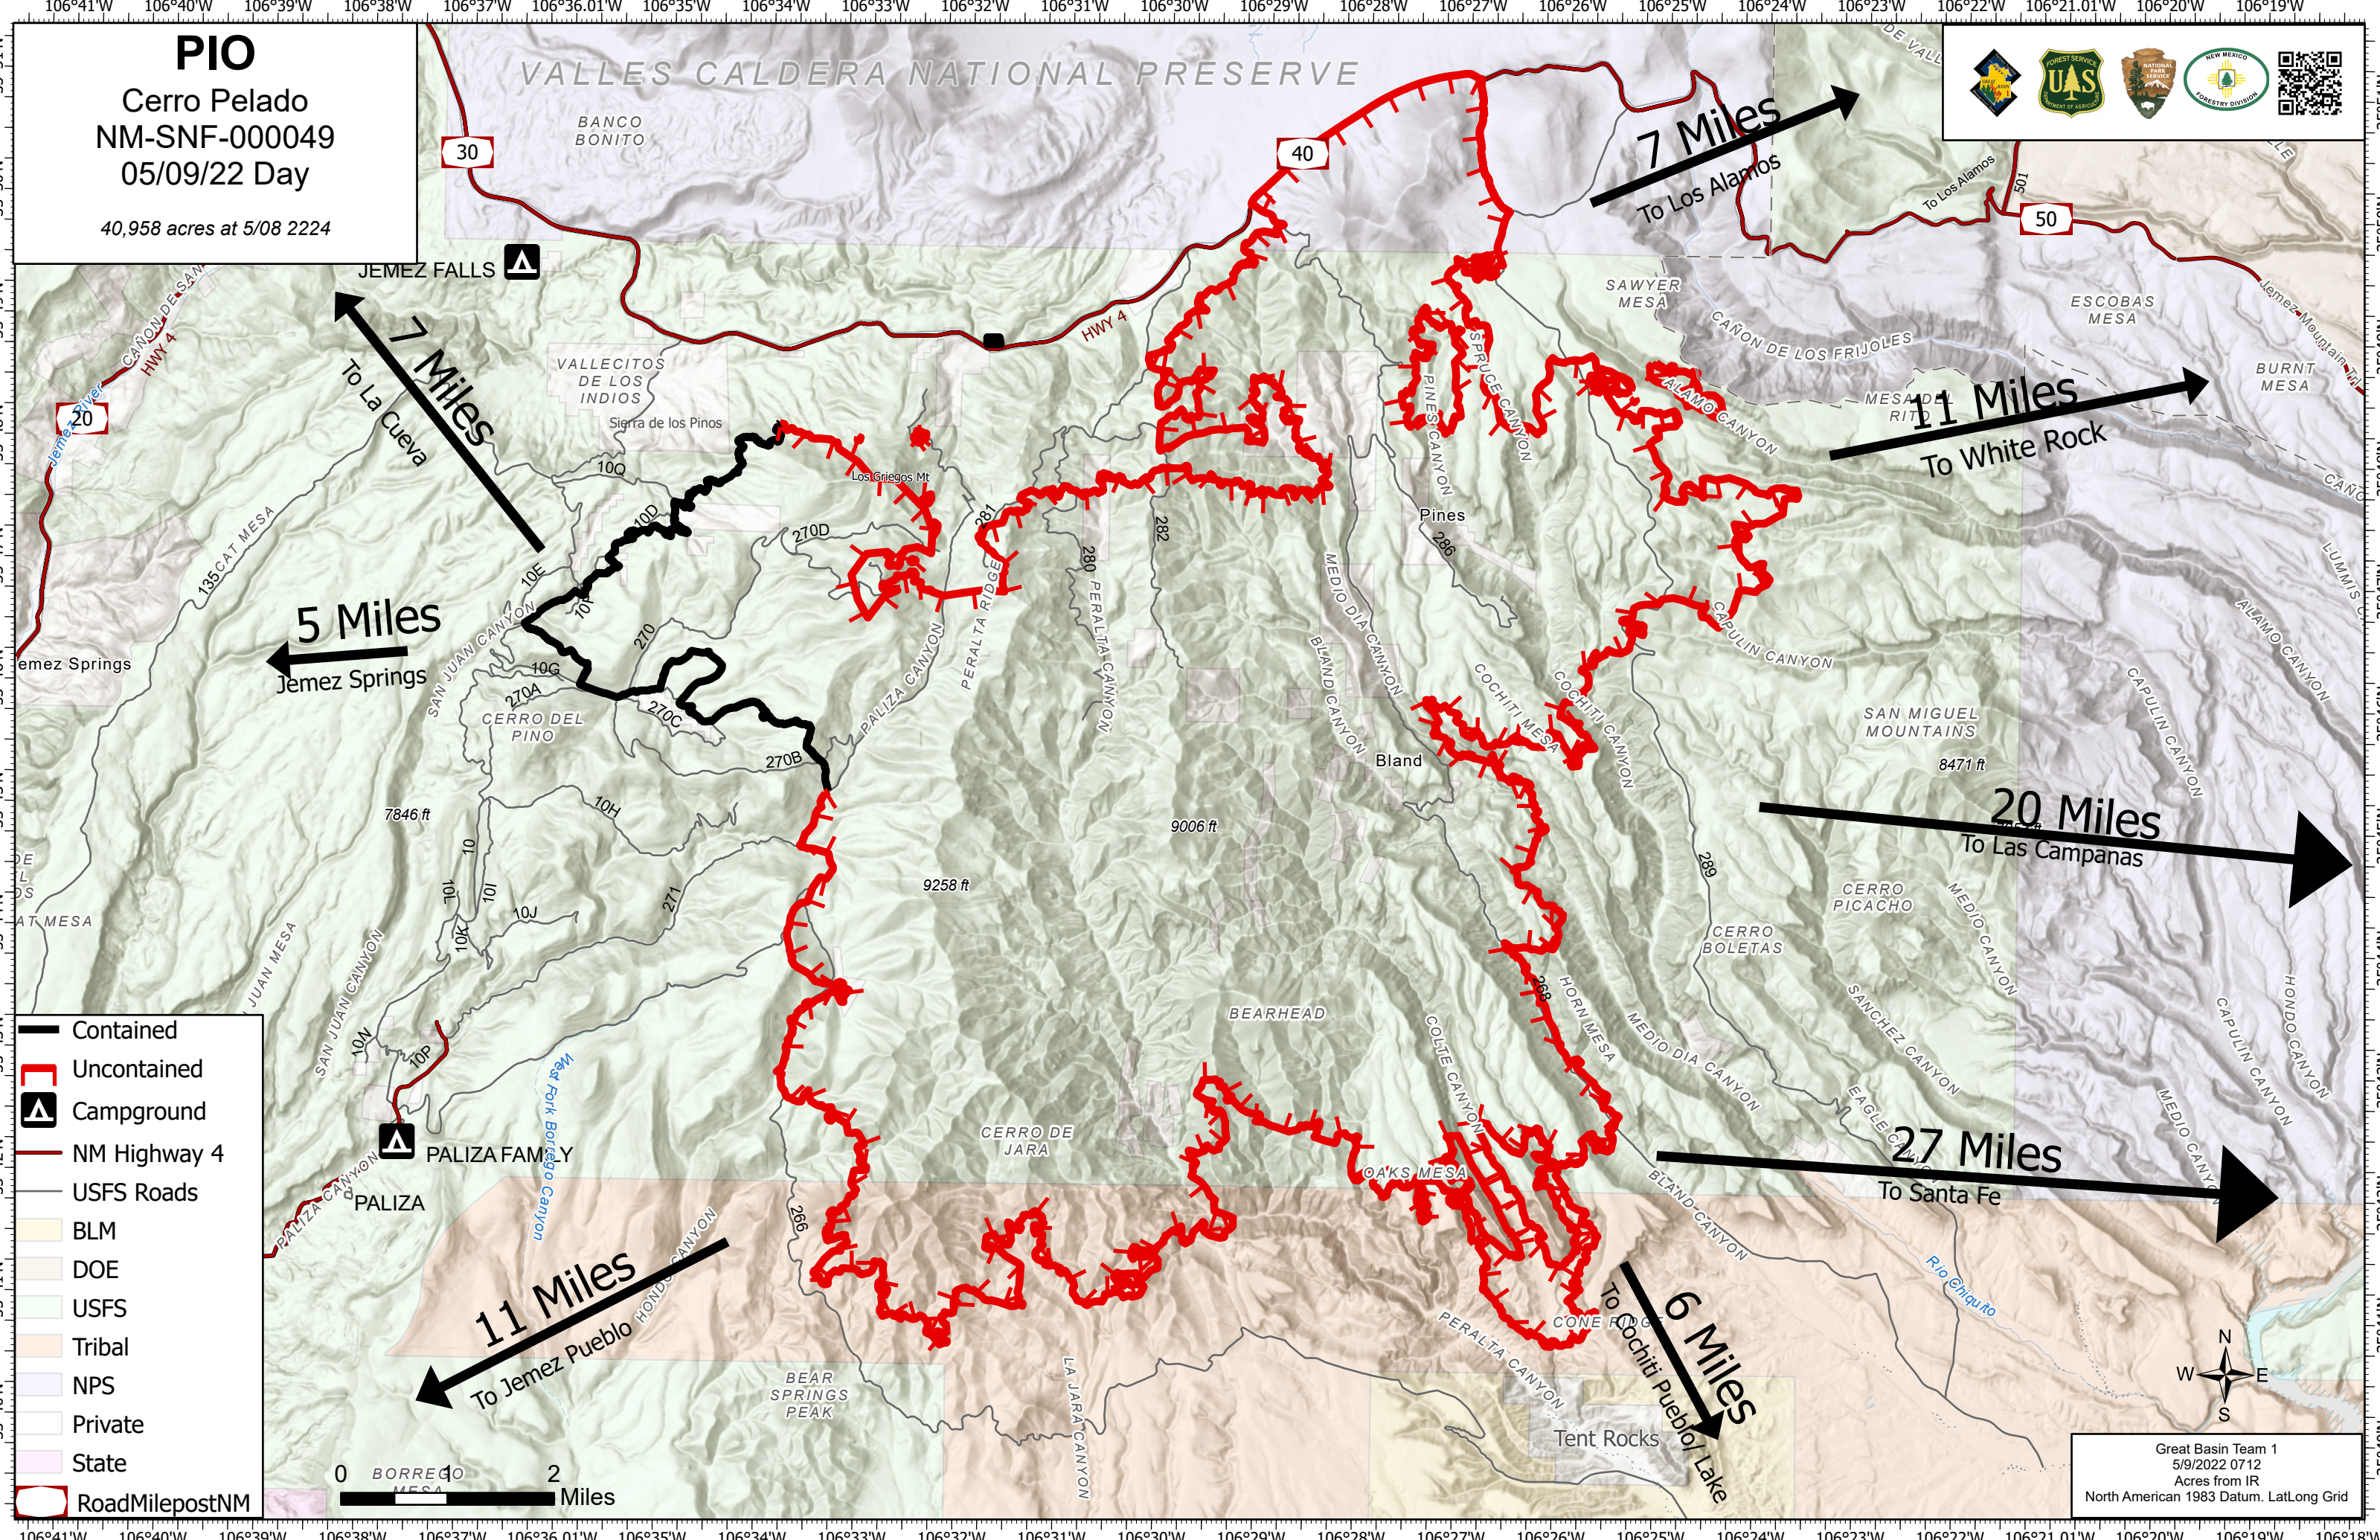

PIO
 Cerro Pelado
 NM-SNF-000049
 05/09/22 Day
 40,958 acres at 5/08 2224

Great Basin Team 1
 5/9/2022 0712
 Acres from IR
 North American 1983 Datum, LatLong Grid