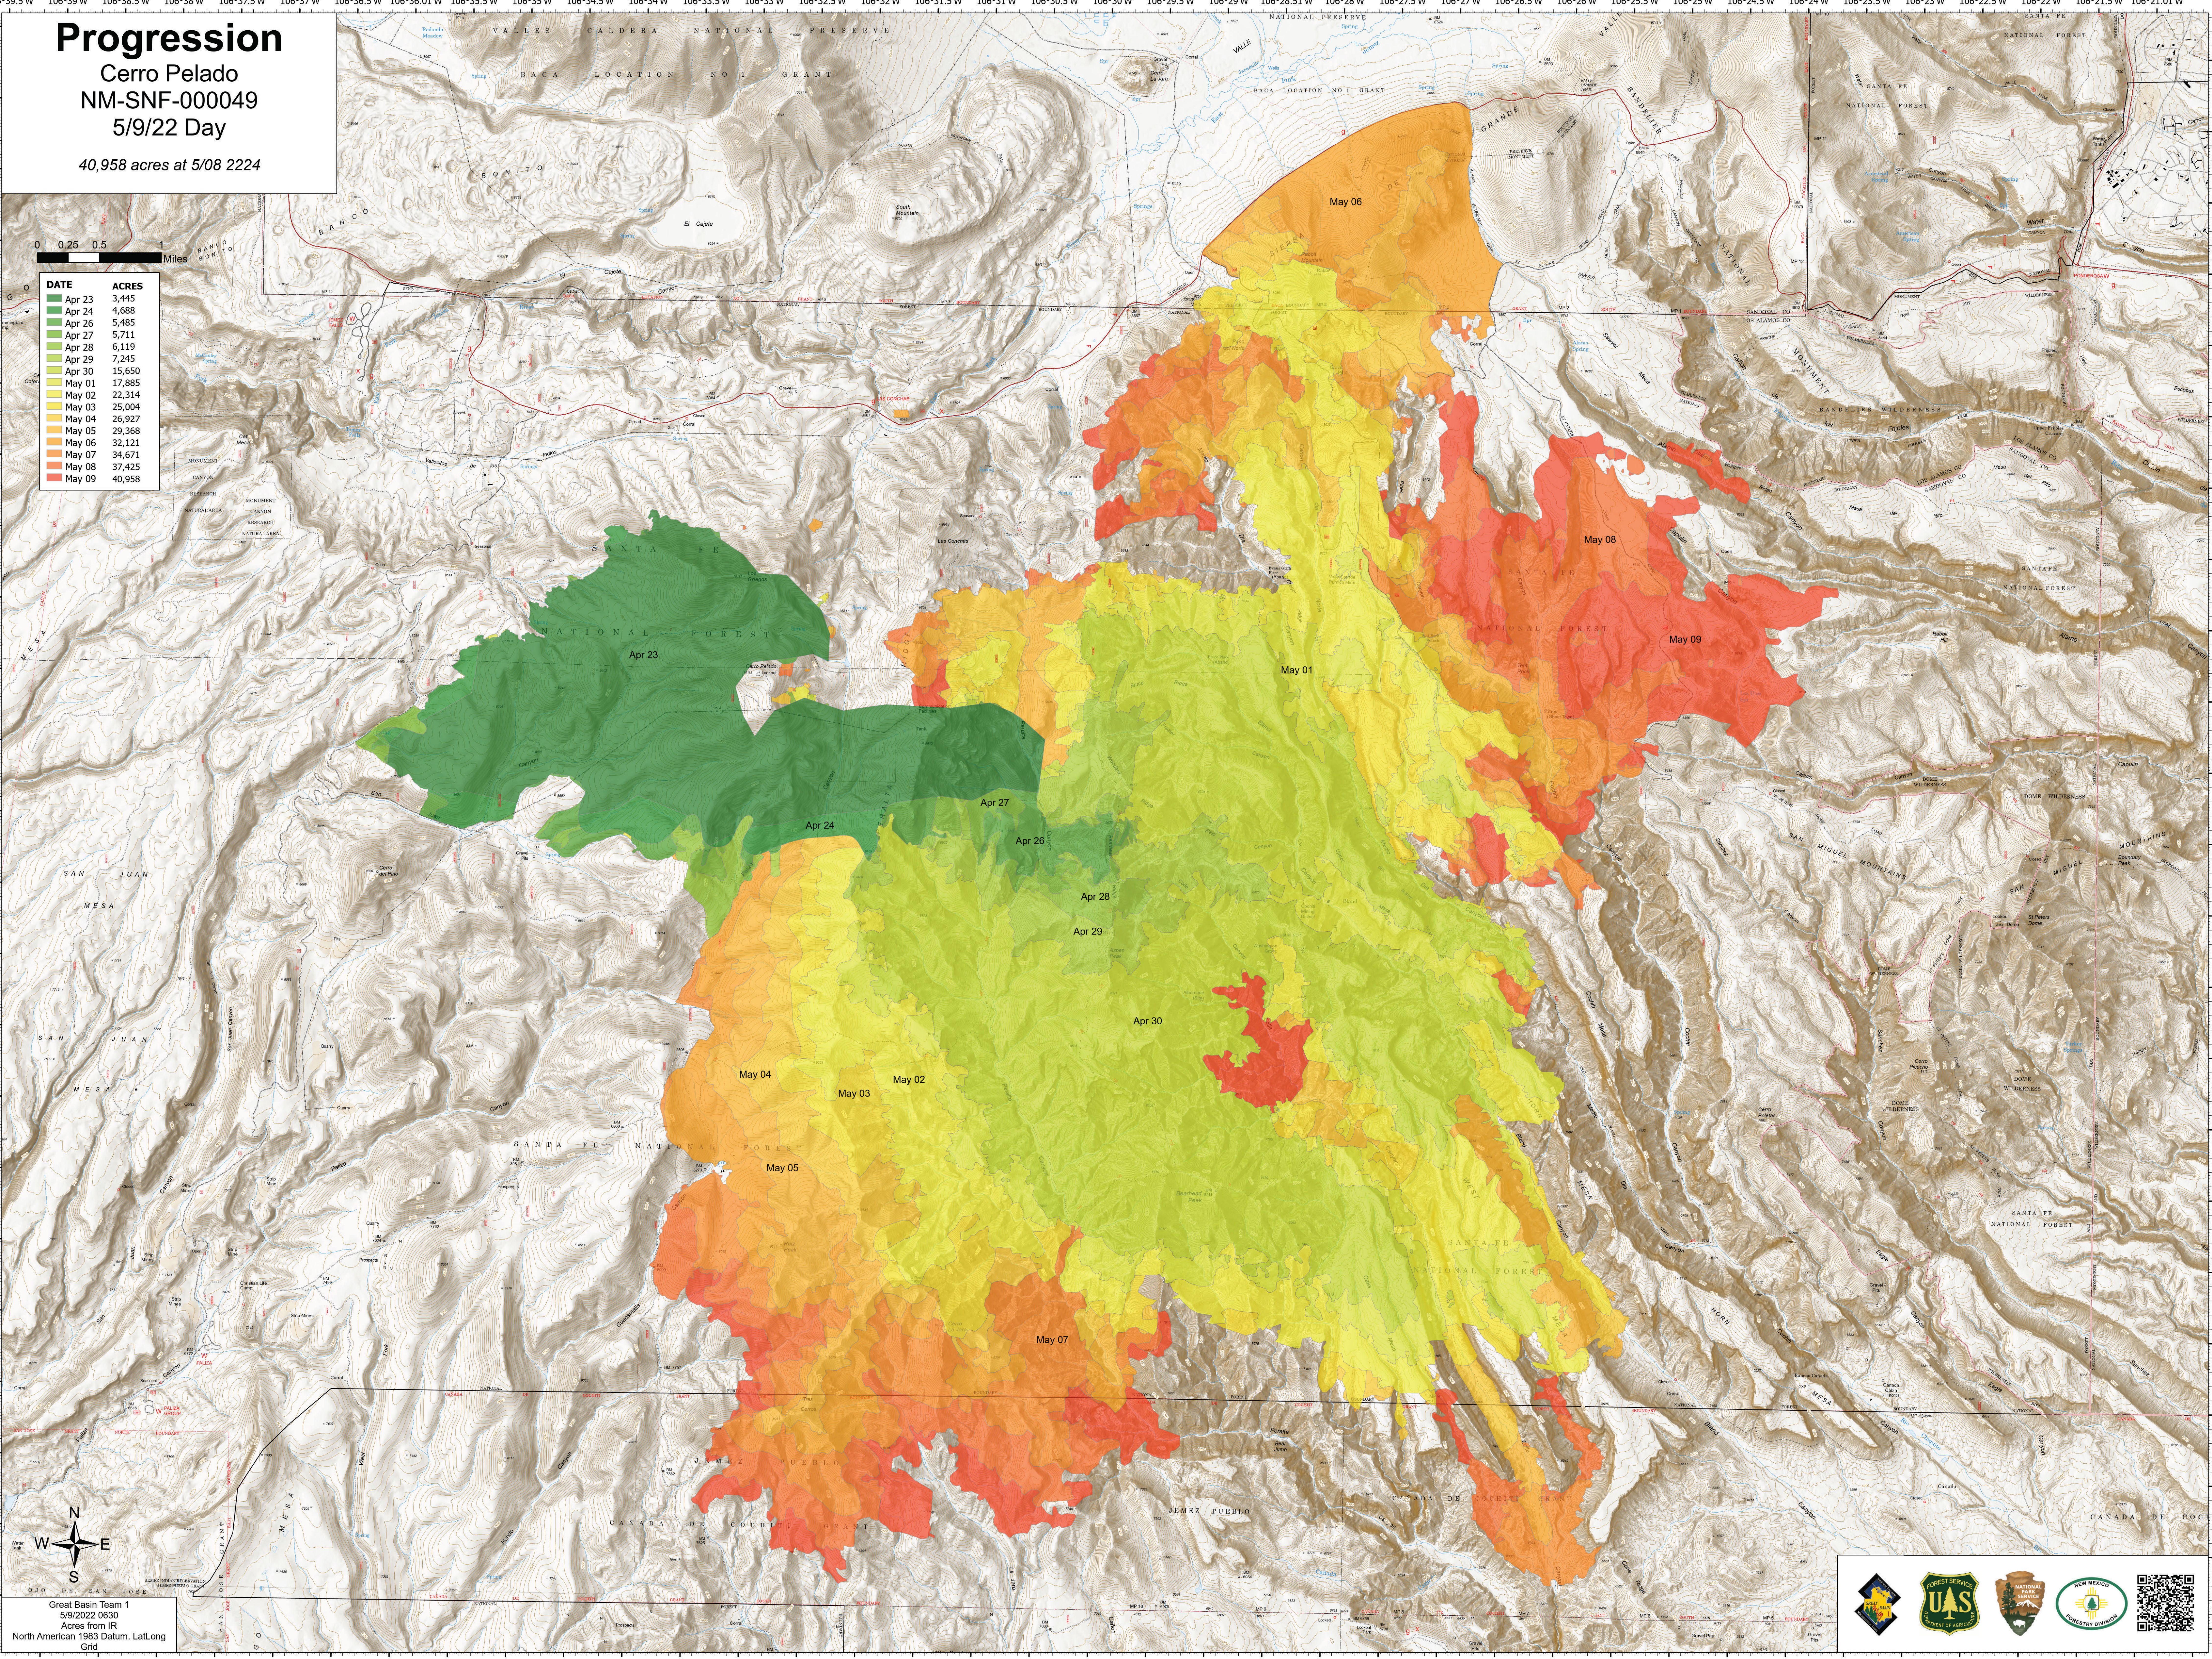

Progression

Cerro Pelado
NM-SNF-000049
5/9/22 Day

40,958 acres at 5/08 2224

DATE	ACRES
Apr 23	3,445
Apr 24	4,688
Apr 26	5,485
Apr 27	5,711
Apr 28	6,119
Apr 29	7,245
Apr 30	15,650
May 01	17,885
May 02	22,314
May 03	25,004
May 04	26,927
May 05	29,368
May 06	32,121
May 07	34,671
May 08	37,425
May 09	40,958

Great Basin Team 1
5/9/2022 0630
Acres from IR
North American 1983 Datum, Lat/Long
Grid