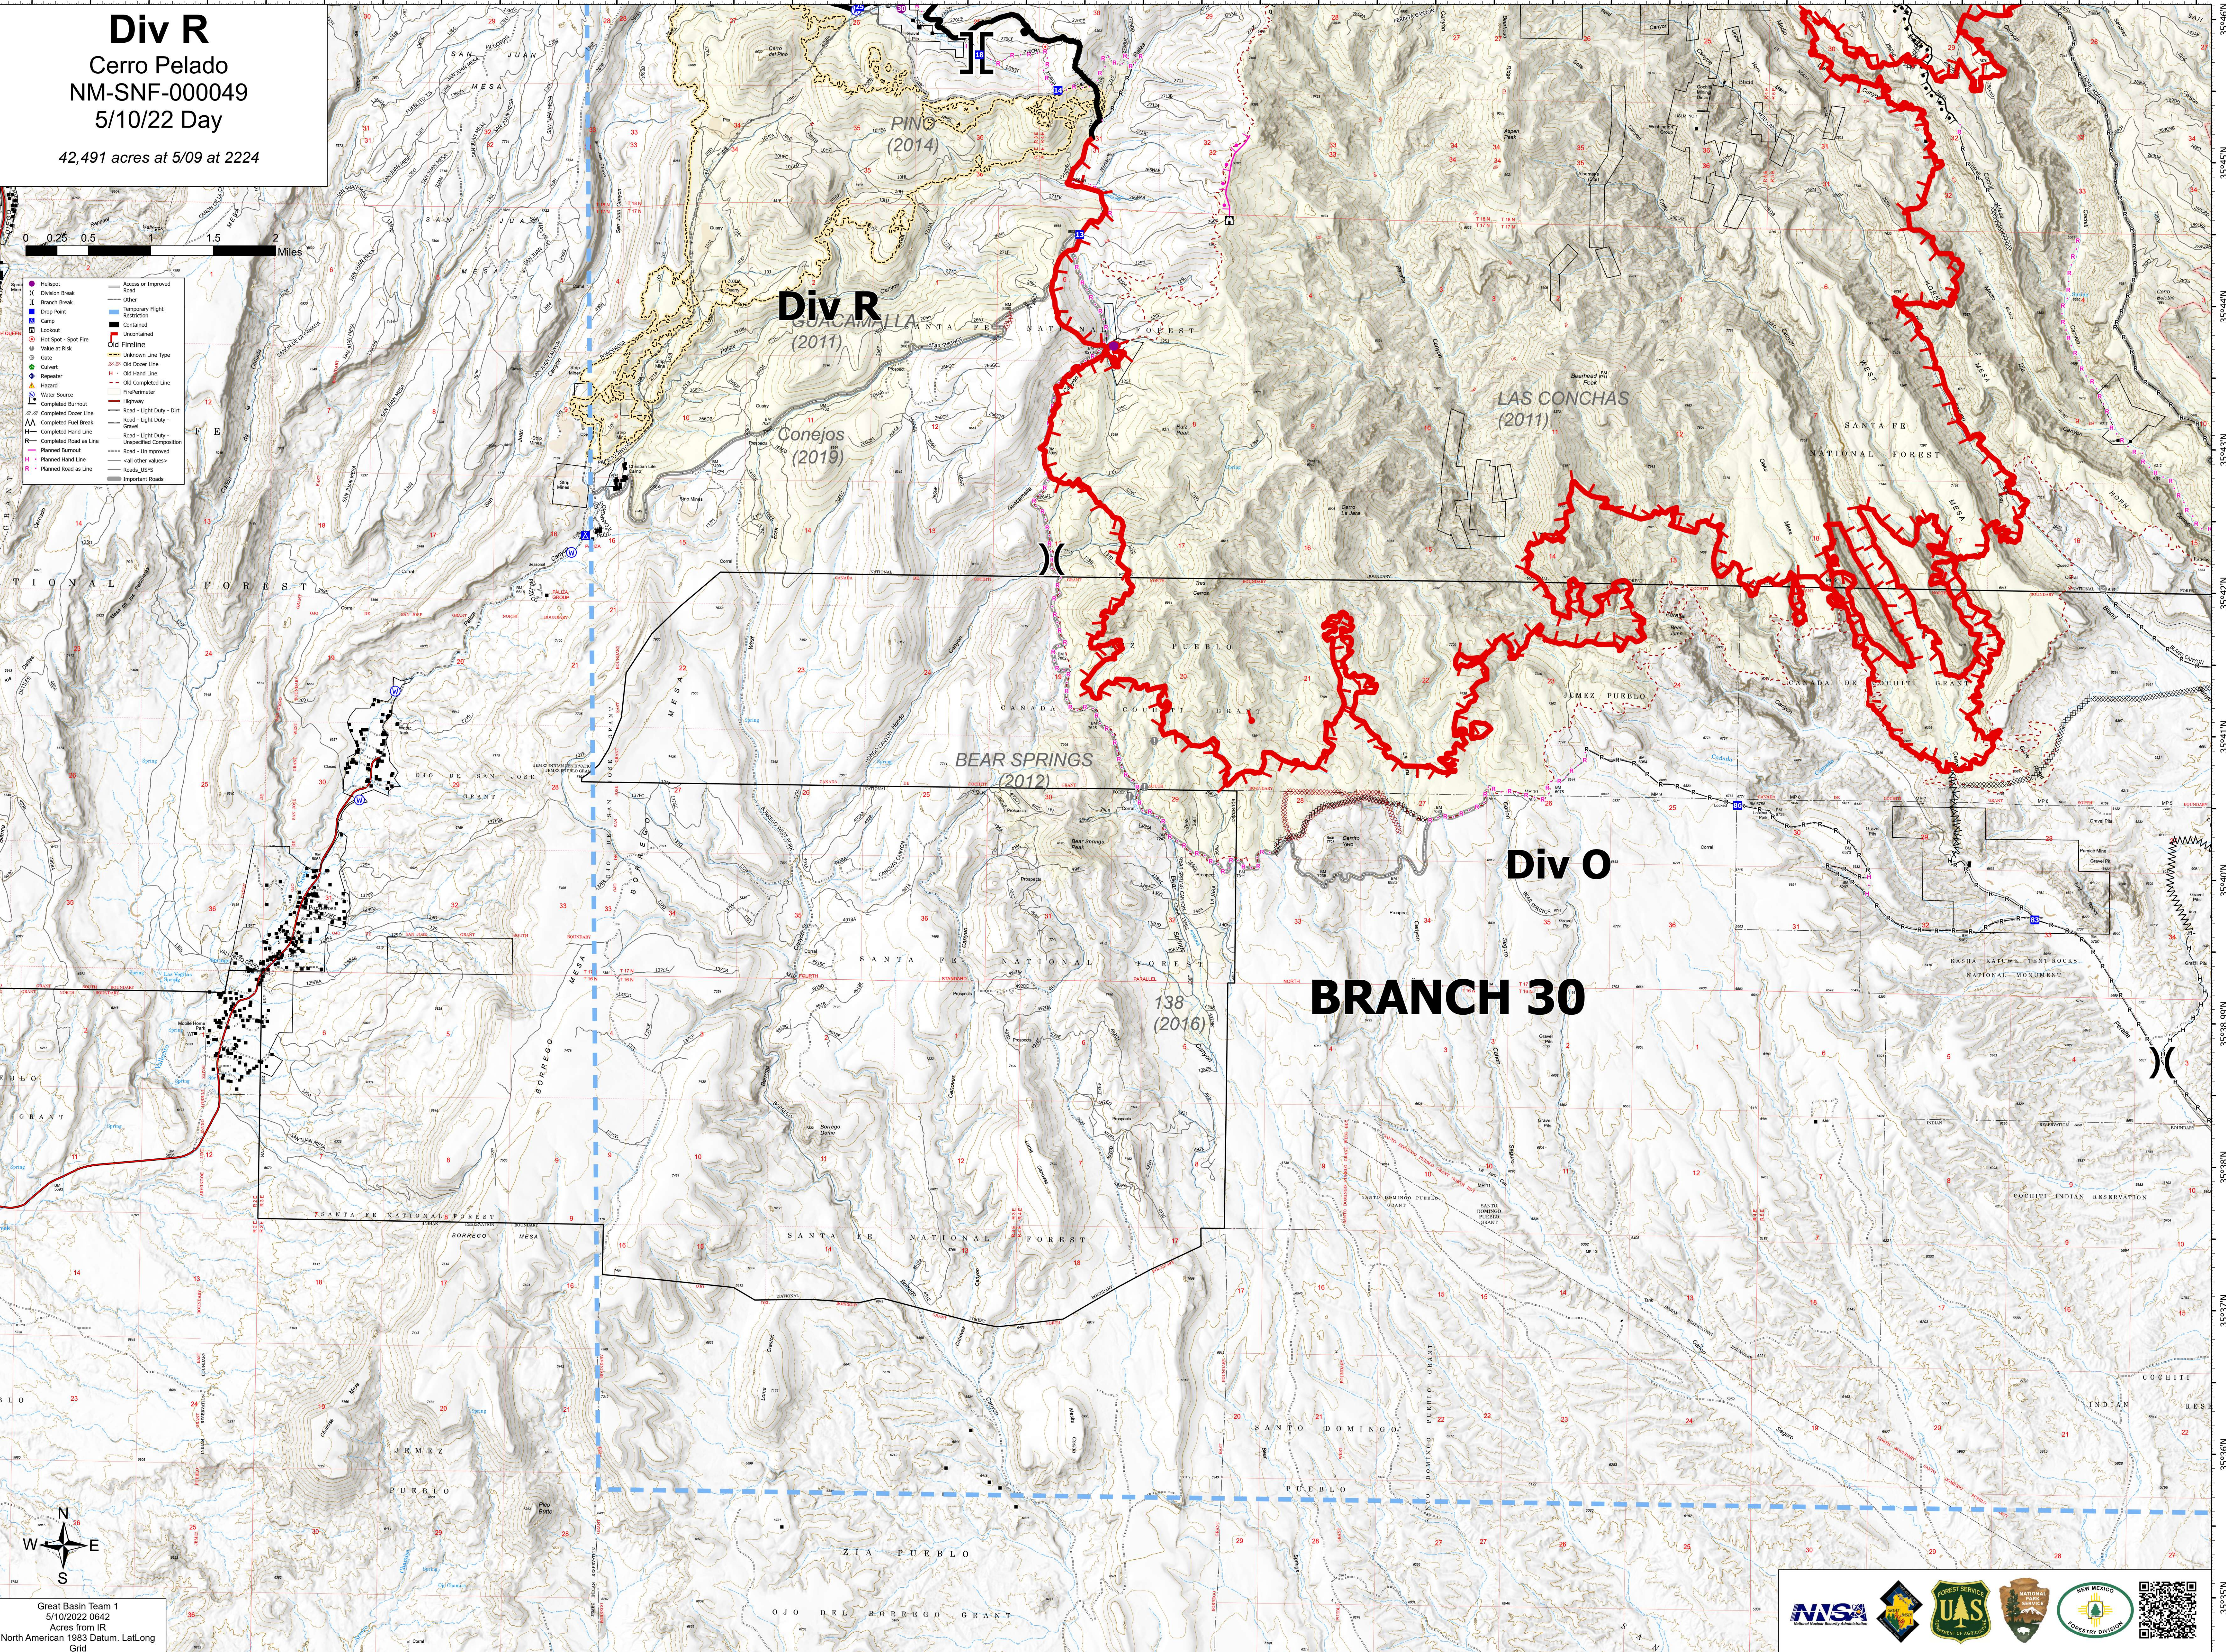

Div R

Cerro Pelado
NM-SNF-000049
5/10/22 Day
42,491 acres at 5/09 at 2224

●	Hot Spot - Spot Fire	■	Uncounted
○	Value at Risk	—	Old Fireline
□	Lookout	—	Old Hand Line
○	Hot Spot - Spot Fire	—	Old Completed Line
○	Value at Risk	—	Firehydrant
□	Lookout	—	Highway
○	Hot Spot - Spot Fire	—	Road - Light Duty - Dirt
○	Value at Risk	—	Road - Light Duty - Gravel
□	Lookout	—	Road - Light Duty - Unimproved Composition
○	Hot Spot - Spot Fire	—	Road - Light Duty - Unimproved
○	Value at Risk	—	all other values
□	Lookout	—	Roads, LOTS
○	Hot Spot - Spot Fire	—	Planned Road as Line
○	Value at Risk	—	Planned Road as Line
□	Lookout	—	Important Roads

Great Basin Team 1
5/10/2022 0642
Acres from IR
North American 1983 Datum, Lat/Long
Grid