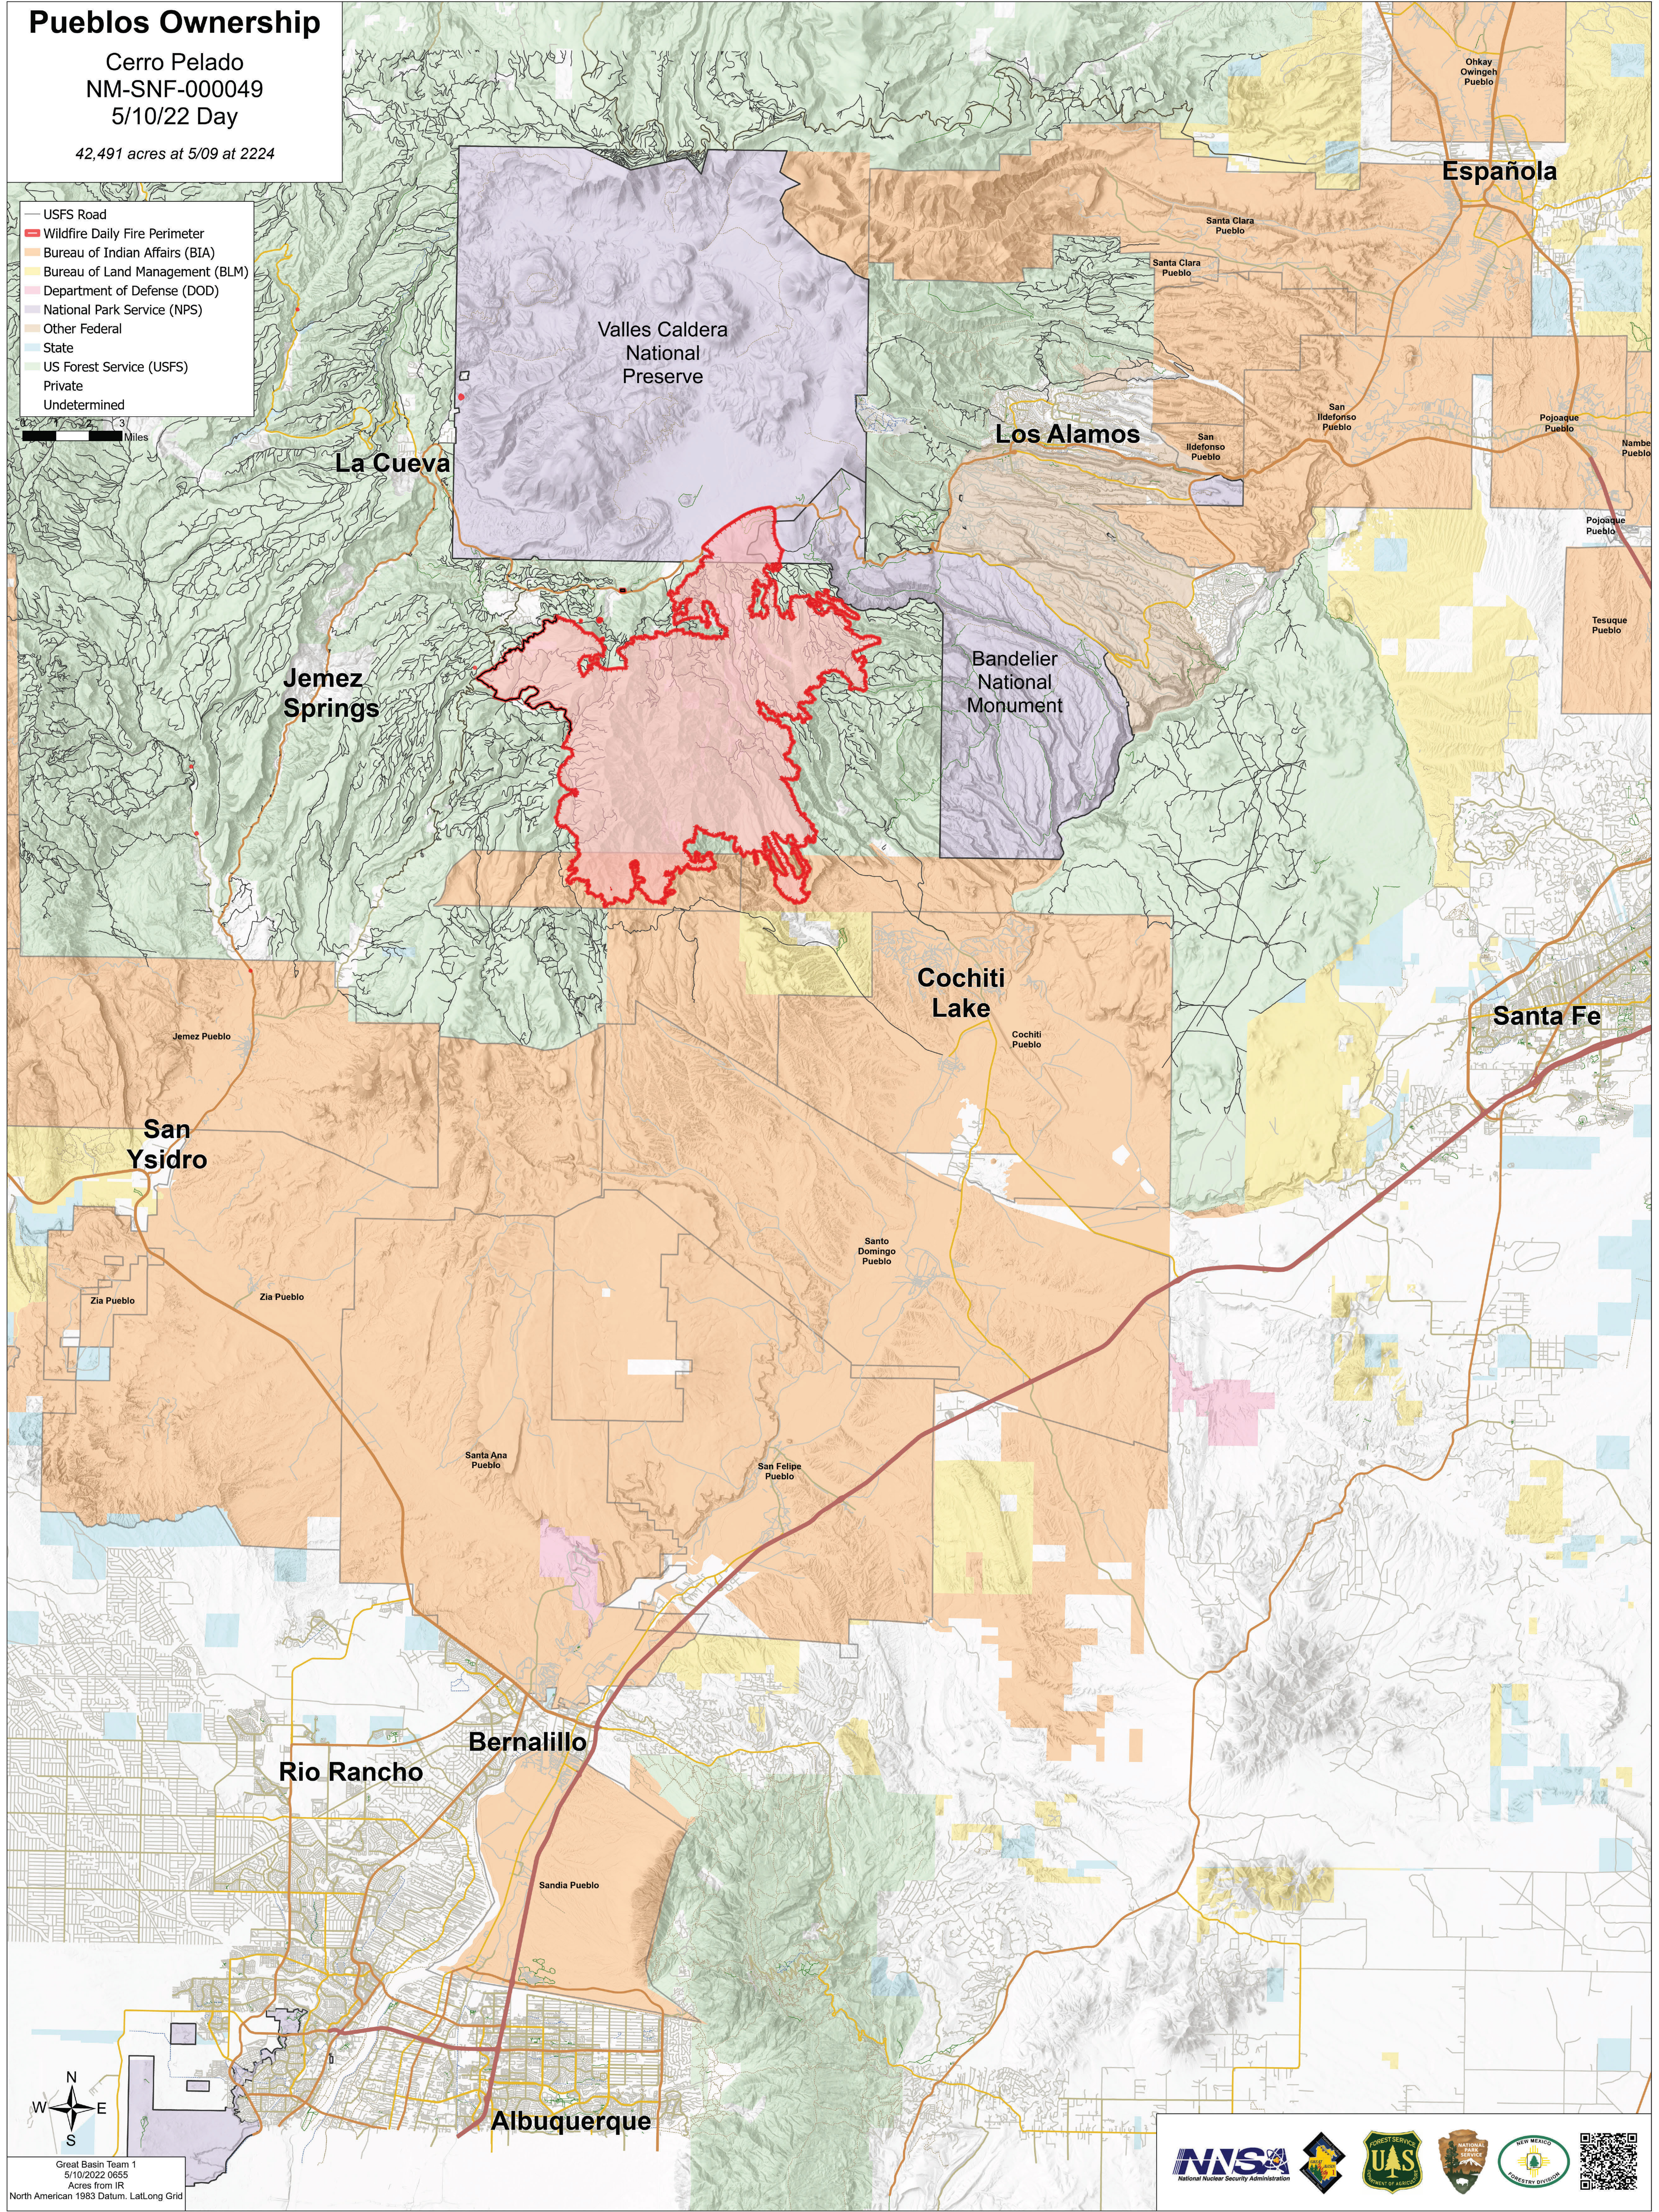

# Pueblos Ownership

Cerro Pelado  
NM-SNF-000049  
5/10/22 Day

42,491 acres at 5/09 at 2224

- USFS Road
- Wildfire Daily Fire Perimeter
- Bureau of Indian Affairs (BIA)
- Bureau of Land Management (BLM)
- Department of Defense (DOD)
- National Park Service (NPS)
- Other Federal
- State
- US Forest Service (USFS)
- Private
- Undetermined

Great Basin Team 1  
5/10/2022 0655  
Acres from IR  
North American 1983 Datum, Lat/Long Grid