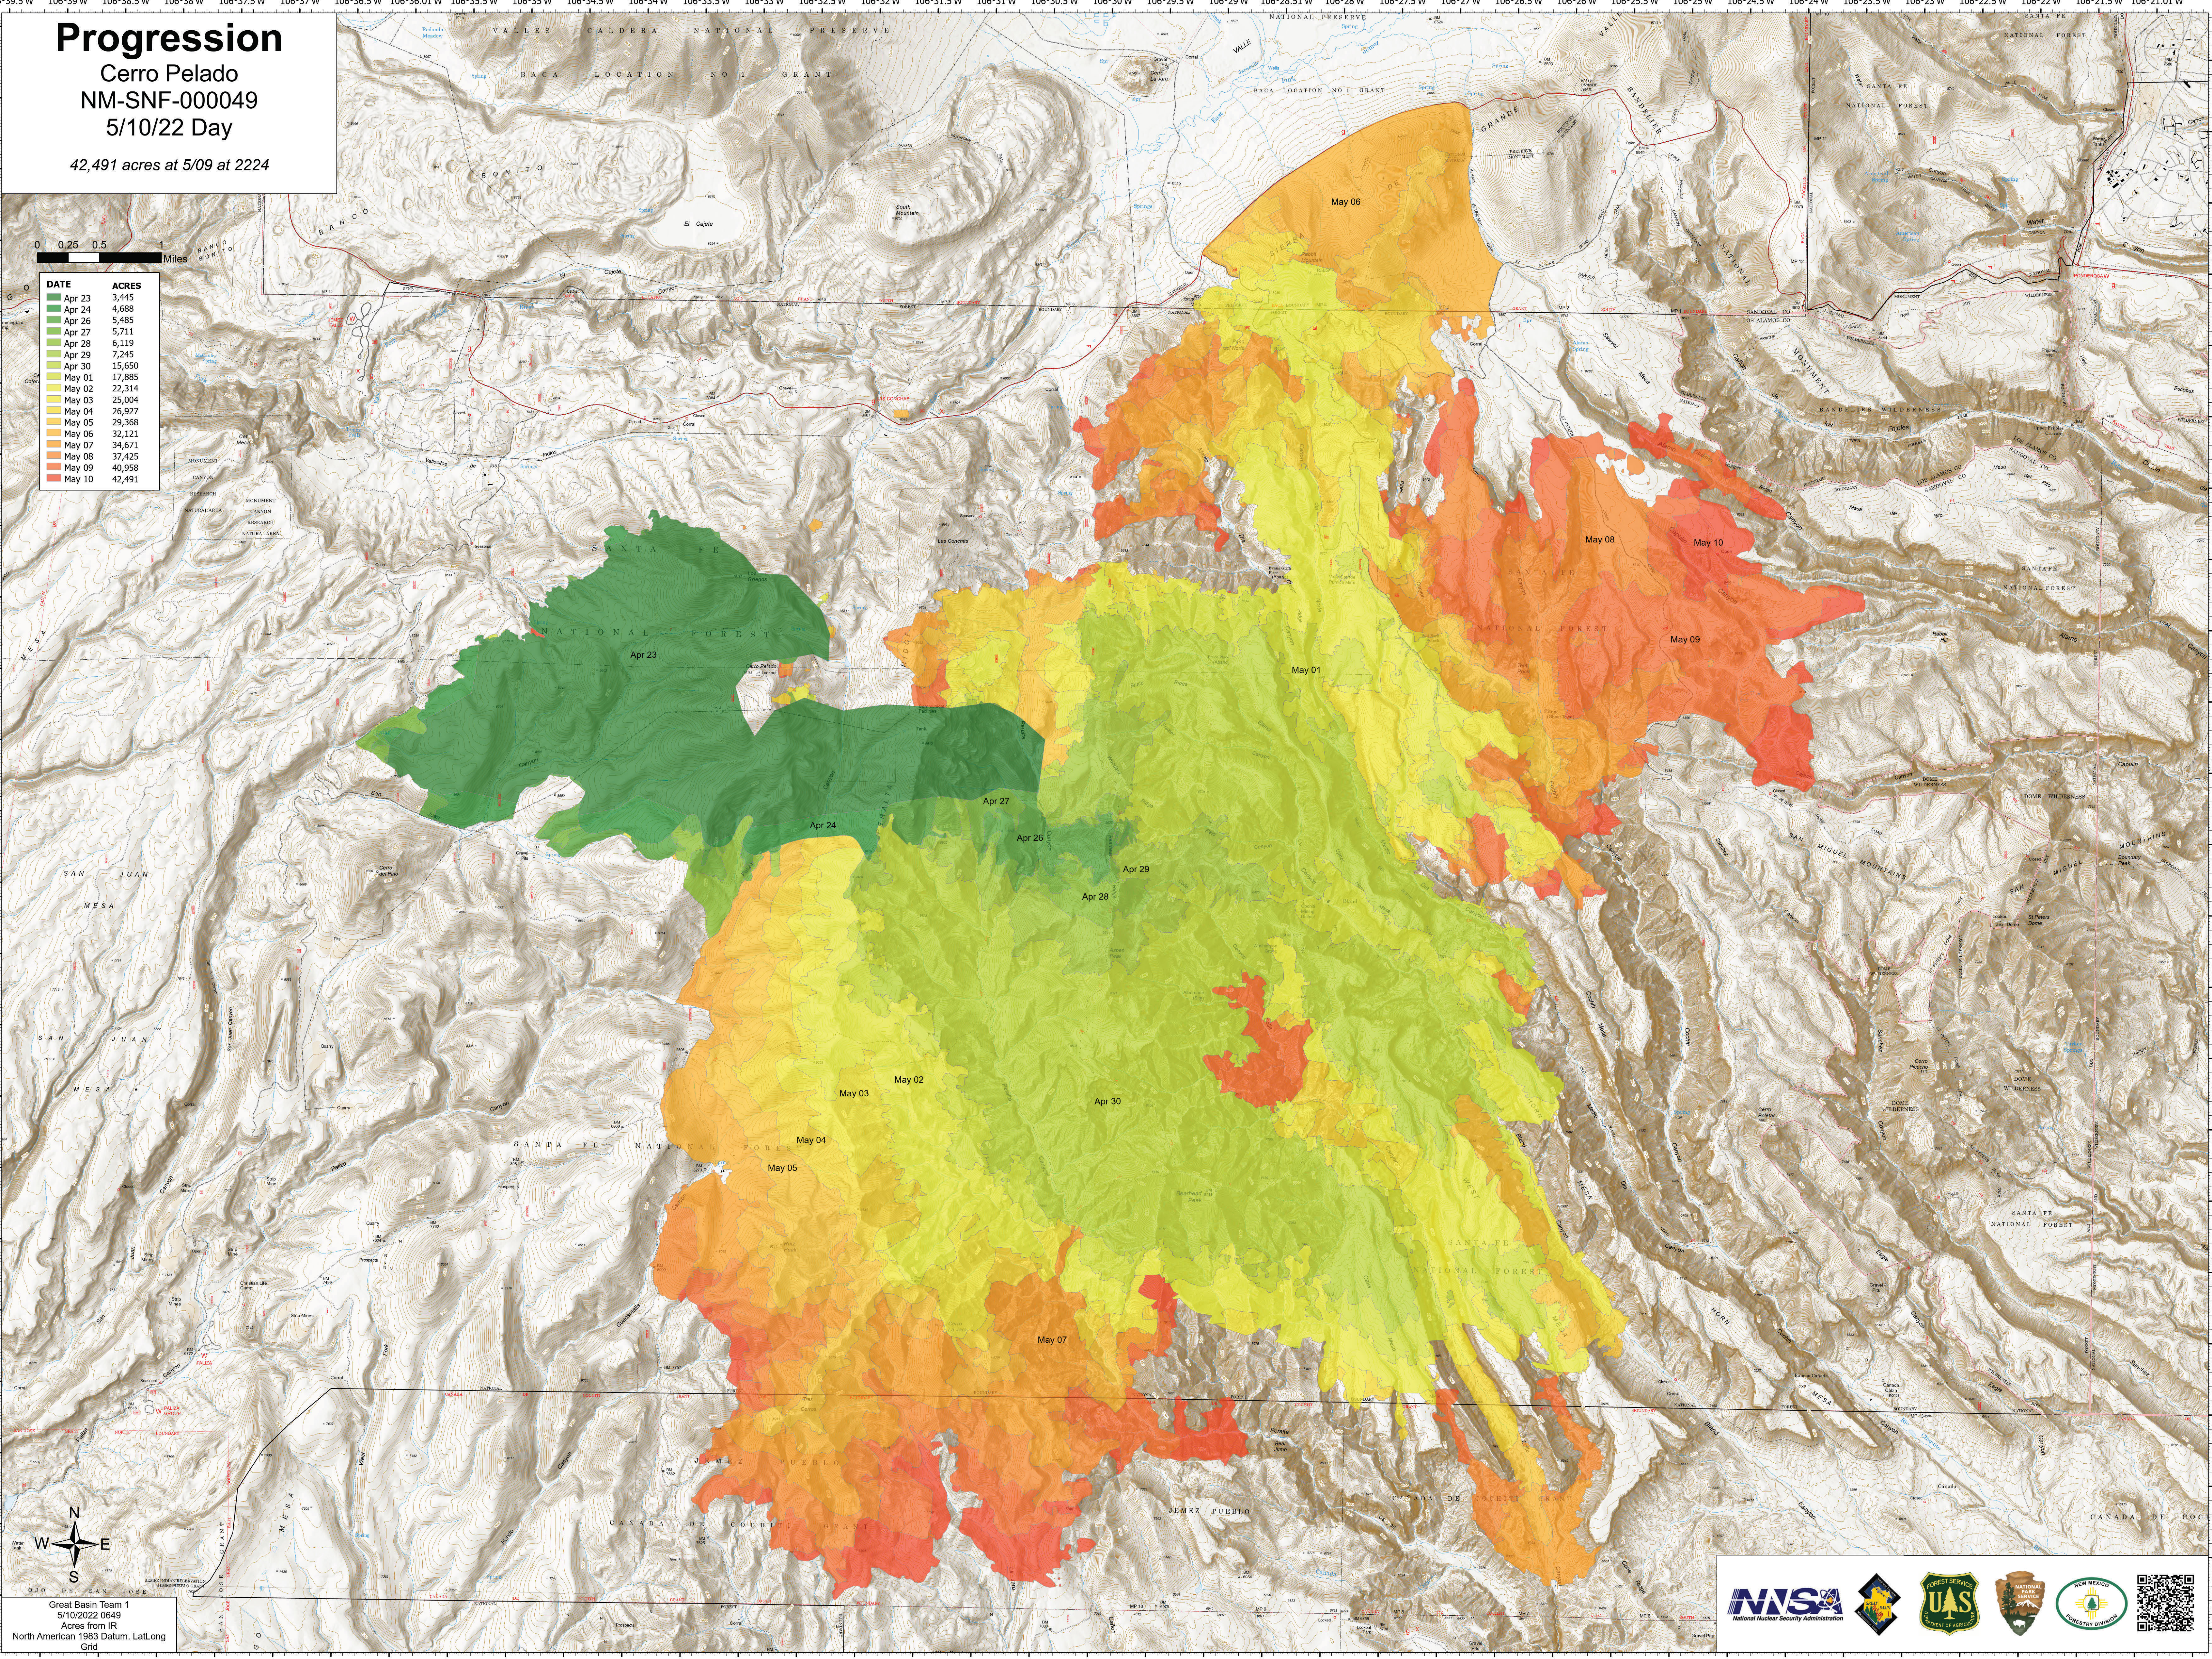

Progression

Cerro Pelado
NM-SNF-000049
5/10/22 Day

42,491 acres at 5/09 at 2224

DATE	ACRES
Apr 23	3,445
Apr 24	4,688
Apr 26	5,485
Apr 27	5,711
Apr 28	6,119
Apr 29	7,245
Apr 30	15,650
May 01	17,885
May 02	22,314
May 03	25,004
May 04	26,927
May 05	29,368
May 06	32,121
May 07	34,671
May 08	37,425
May 09	40,958
May 10	42,491

Great Basin Team 1
5/10/2022 0649
Acres from IR
North American 1983 Datum, Lat/Long
Grid