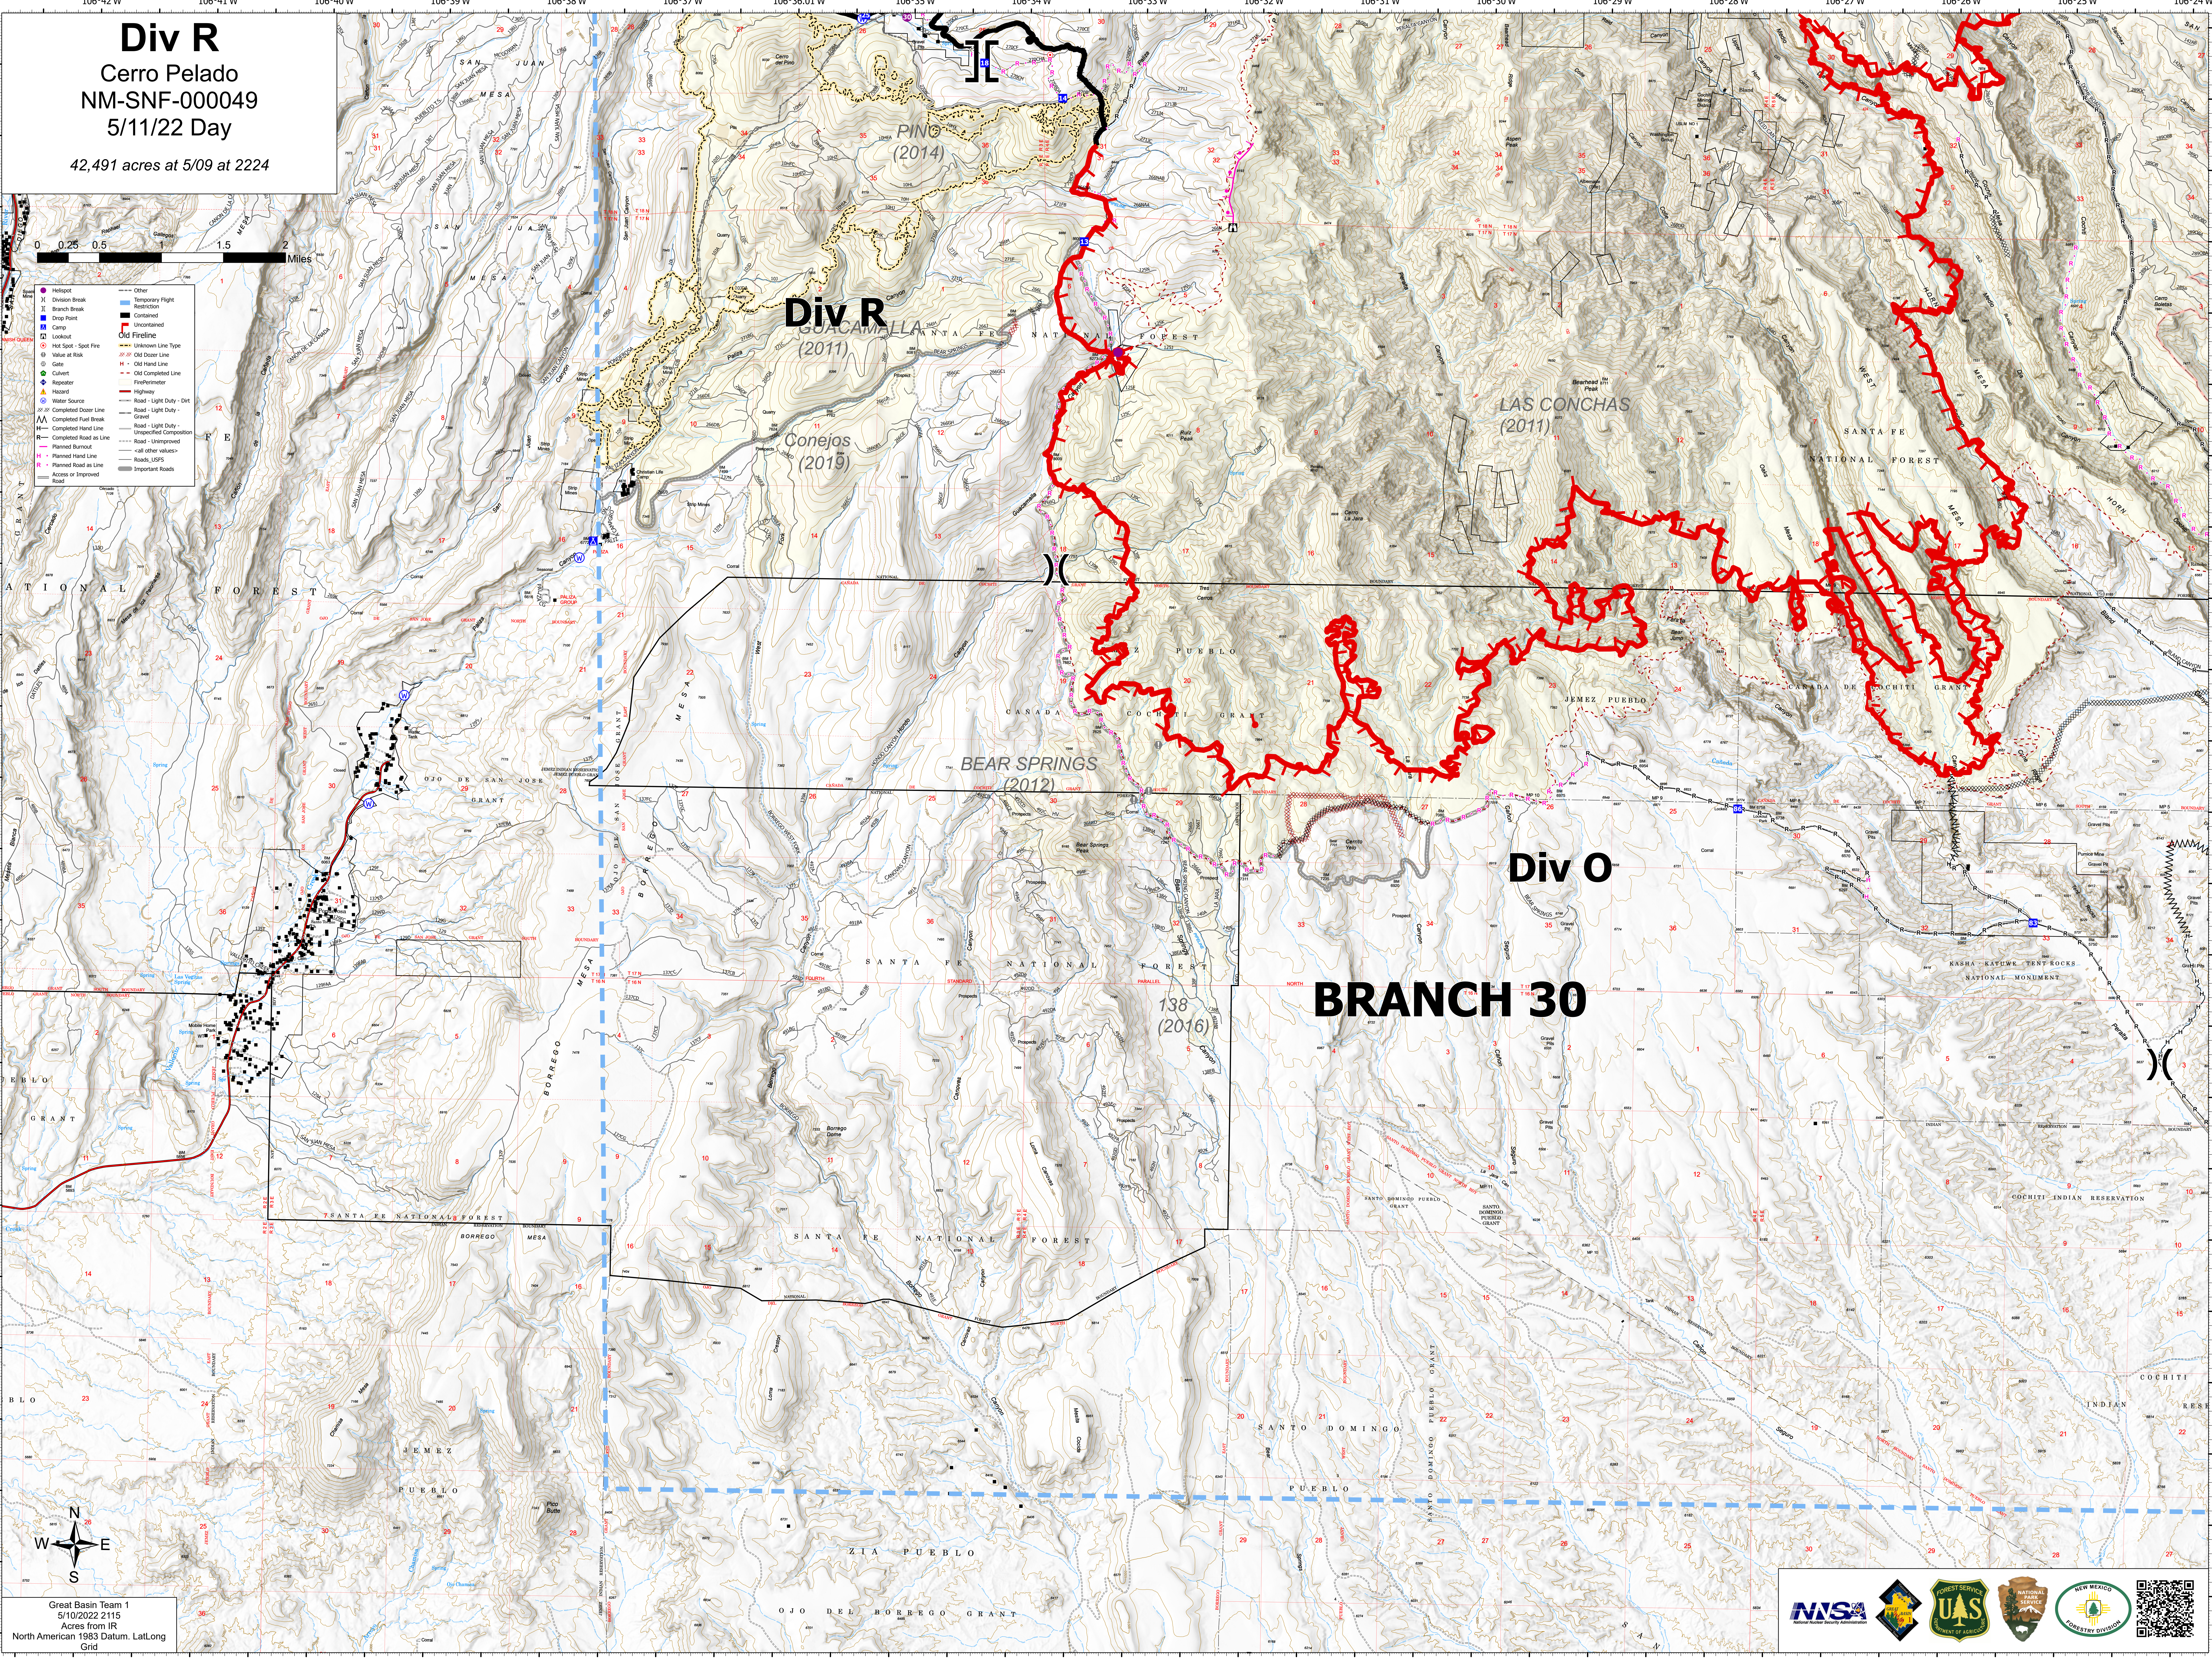

Div R

Cerro Pelado
NM-SNF-000049

5/11/22 Day

42,491 acres at 5/09 at 2224

Great Basin Team 1
5/10/2022 2:15
Acres from IR
North American 1983 Datum, Lat/Long
Grid