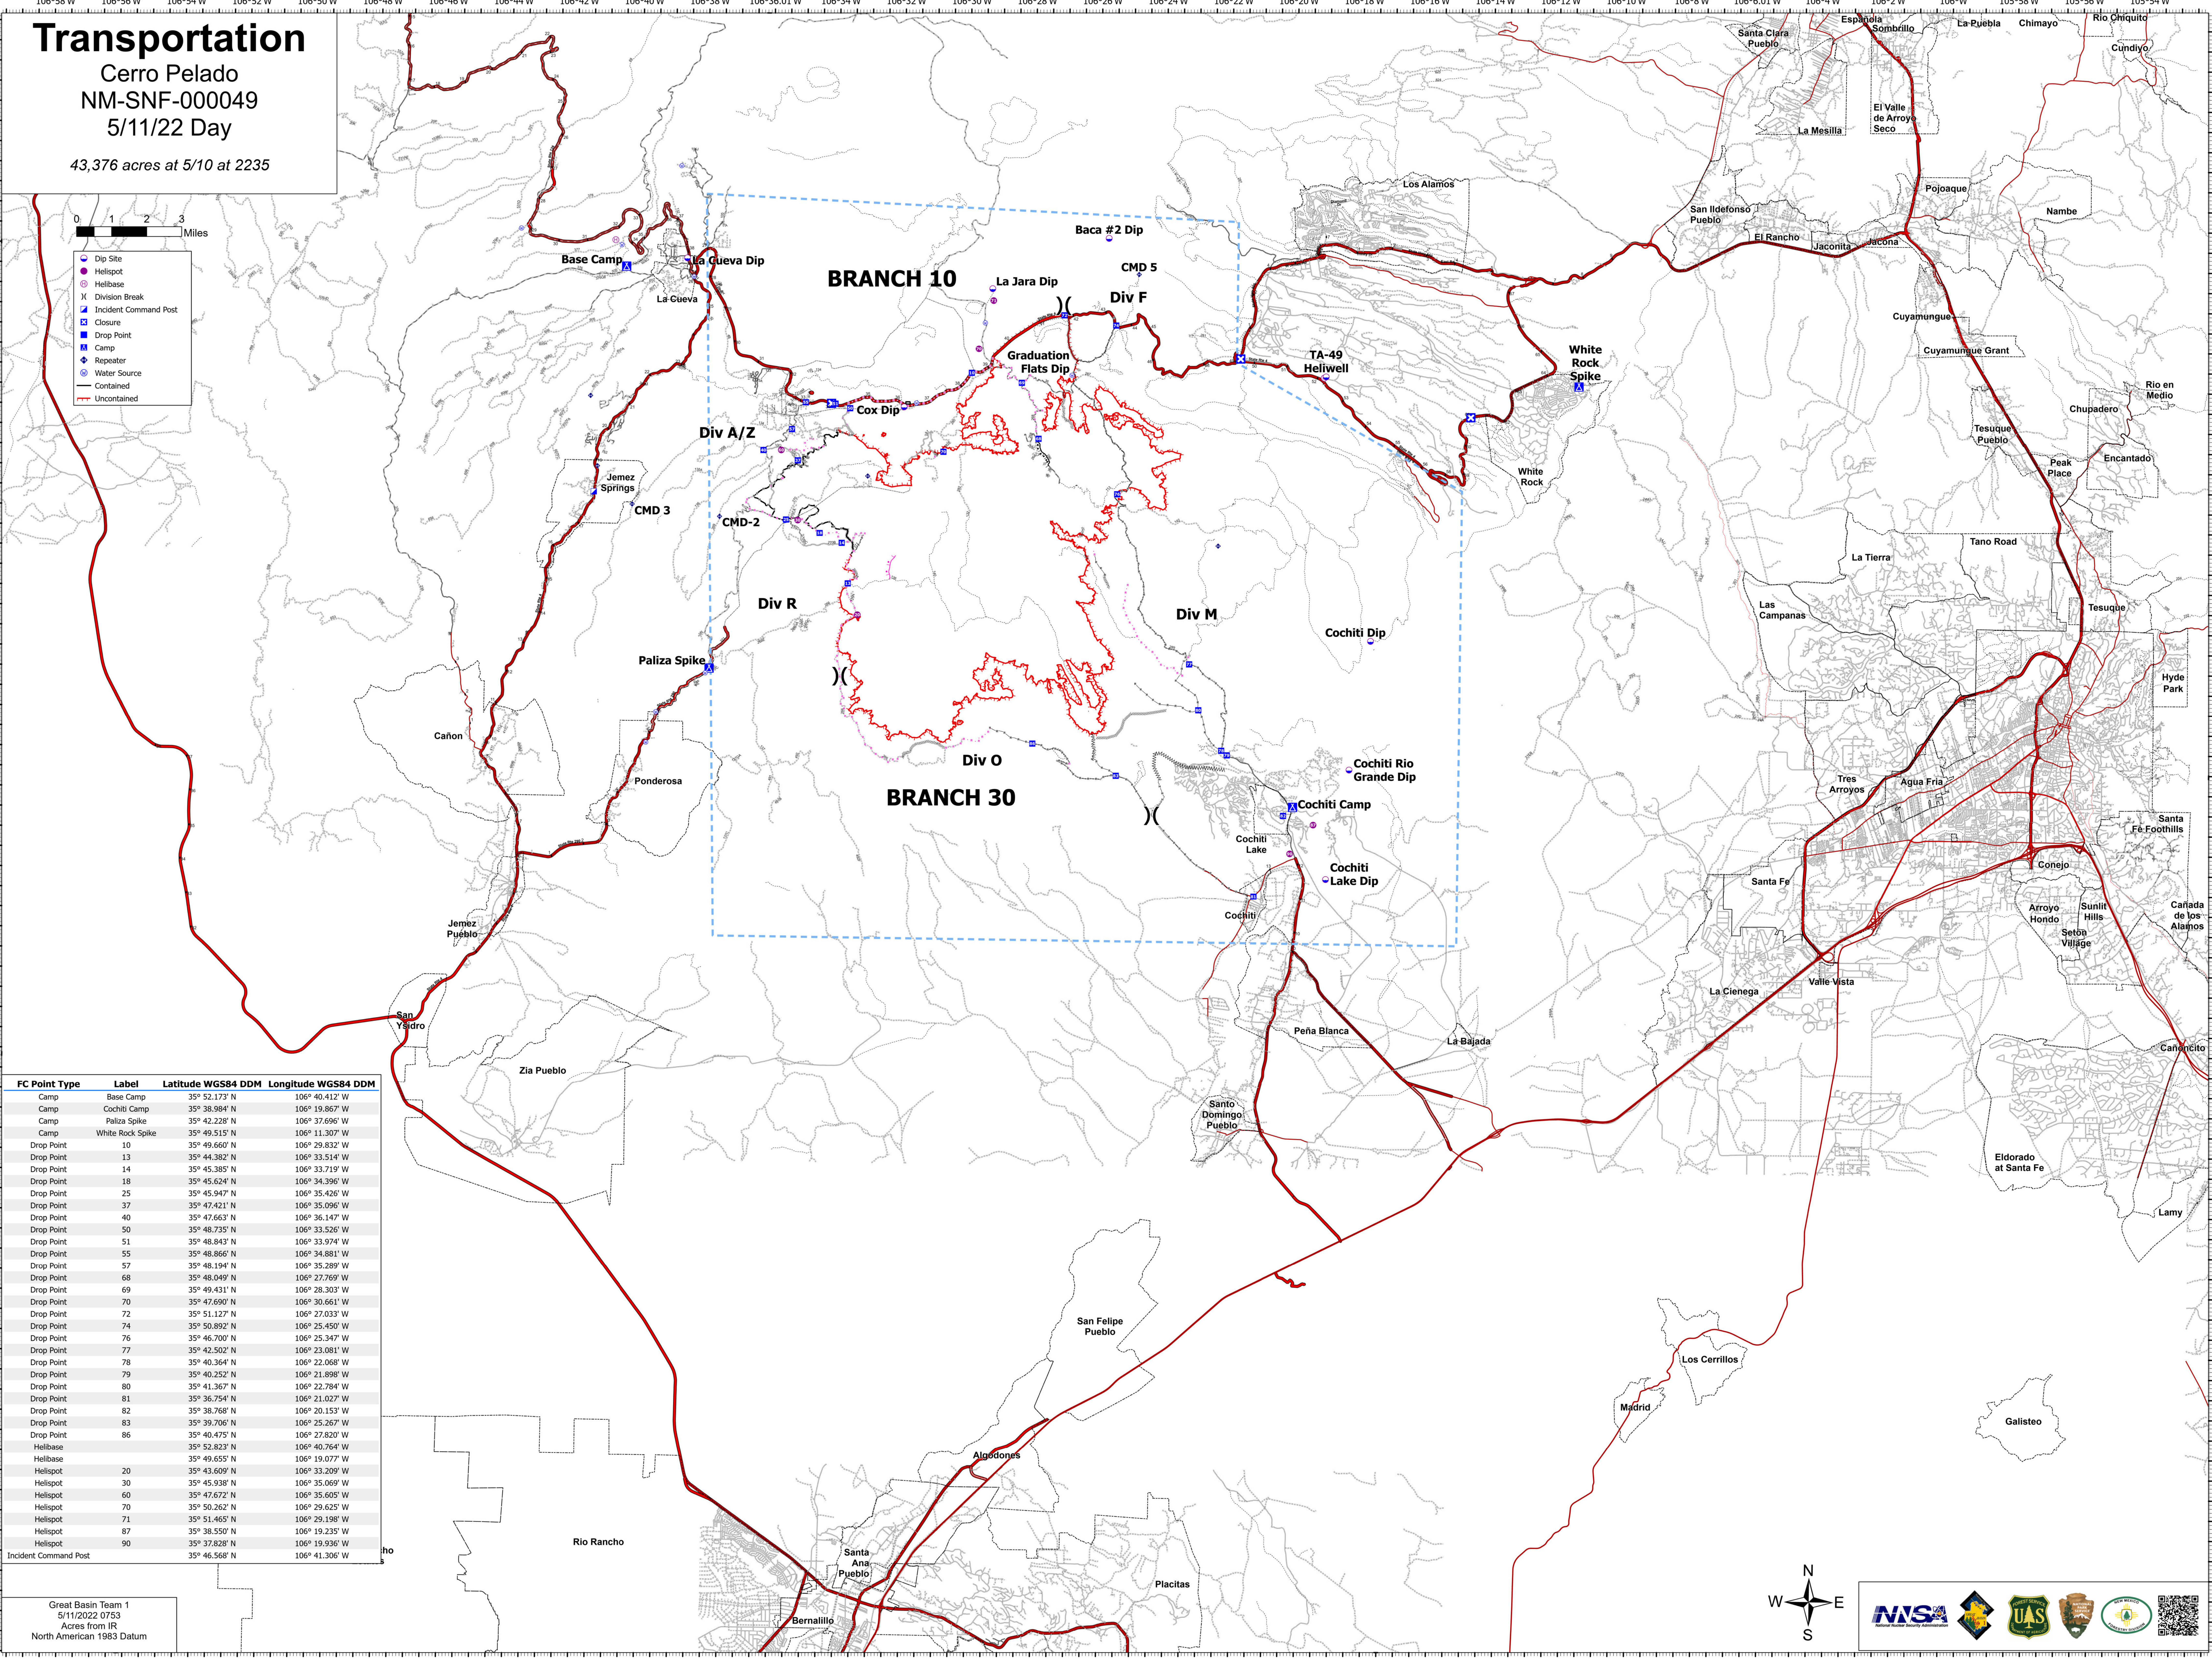

FC Point Type	Label	Latitude WGS84 DDM	Longitude WGS84 DDM
Camp	Base Camp	35° 52.173' N	106° 40.412' W
Camp	Cochiti Camp	35° 38.984' N	106° 19.867' W
Camp	Paliza Spike	35° 42.228' N	106° 37.696' W
Camp	White Rock Spike	35° 49.515' N	106° 11.307' W
Drop Point	10	35° 49.660' N	106° 29.832' W
Drop Point	13	35° 44.382' N	106° 33.514' W
Drop Point	14	35° 45.385' N	106° 33.719' W
Drop Point	18	35° 45.624' N	106° 34.396' W
Drop Point	25	35° 45.947' N	106° 35.426' W
Drop Point	37	35° 47.421' N	106° 35.096' W
Drop Point	40	35° 47.663' N	106° 36.147' W
Drop Point	50	35° 48.735' N	106° 33.526' W
Drop Point	51	35° 48.843' N	106° 33.974' W
Drop Point	55	35° 48.866' N	106° 34.881' W
Drop Point	57	35° 48.194' N	106° 35.289' W
Drop Point	68	35° 48.049' N	106° 27.769' W
Drop Point	69	35° 49.431' N	106° 28.303' W
Drop Point	70	35° 47.690' N	106° 30.661' W
Drop Point	72	35° 51.127' N	106° 27.033' W
Drop Point	74	35° 50.892' N	106° 25.450' W
Drop Point	76	35° 46.700' N	106° 25.347' W
Drop Point	77	35° 42.502' N	106° 23.081' W
Drop Point	78	35° 40.364' N	106° 22.068' W
Drop Point	79	35° 40.252' N	106° 21.898' W
Drop Point	80	35° 41.367' N	106° 22.984' W
Drop Point	81	35° 36.754' N	106° 21.027' W
Drop Point	82	35° 38.768' N	106° 20.153' W
Drop Point	83	35° 39.706' N	106° 25.267' W
Drop Point	86	35° 40.475' N	106° 27.820' W
Helibase		35° 52.823' N	106° 40.764' W
Helibase		35° 49.655' N	106° 19.077' W
Helispot	20	35° 43.609' N	106° 33.209' W
Helispot	30	35° 45.938' N	106° 35.069' W
Helispot	60	35° 47.672' N	106° 35.605' W
Helispot	70	35° 50.262' N	106° 29.625' W
Helispot	71	35° 51.465' N	106° 29.198' W
Helispot	87	35° 38.550' N	106° 19.235' W
Helispot	90	35° 37.828' N	106° 19.936' W
Incident Command Post		35° 46.568' N	106° 41.306' W