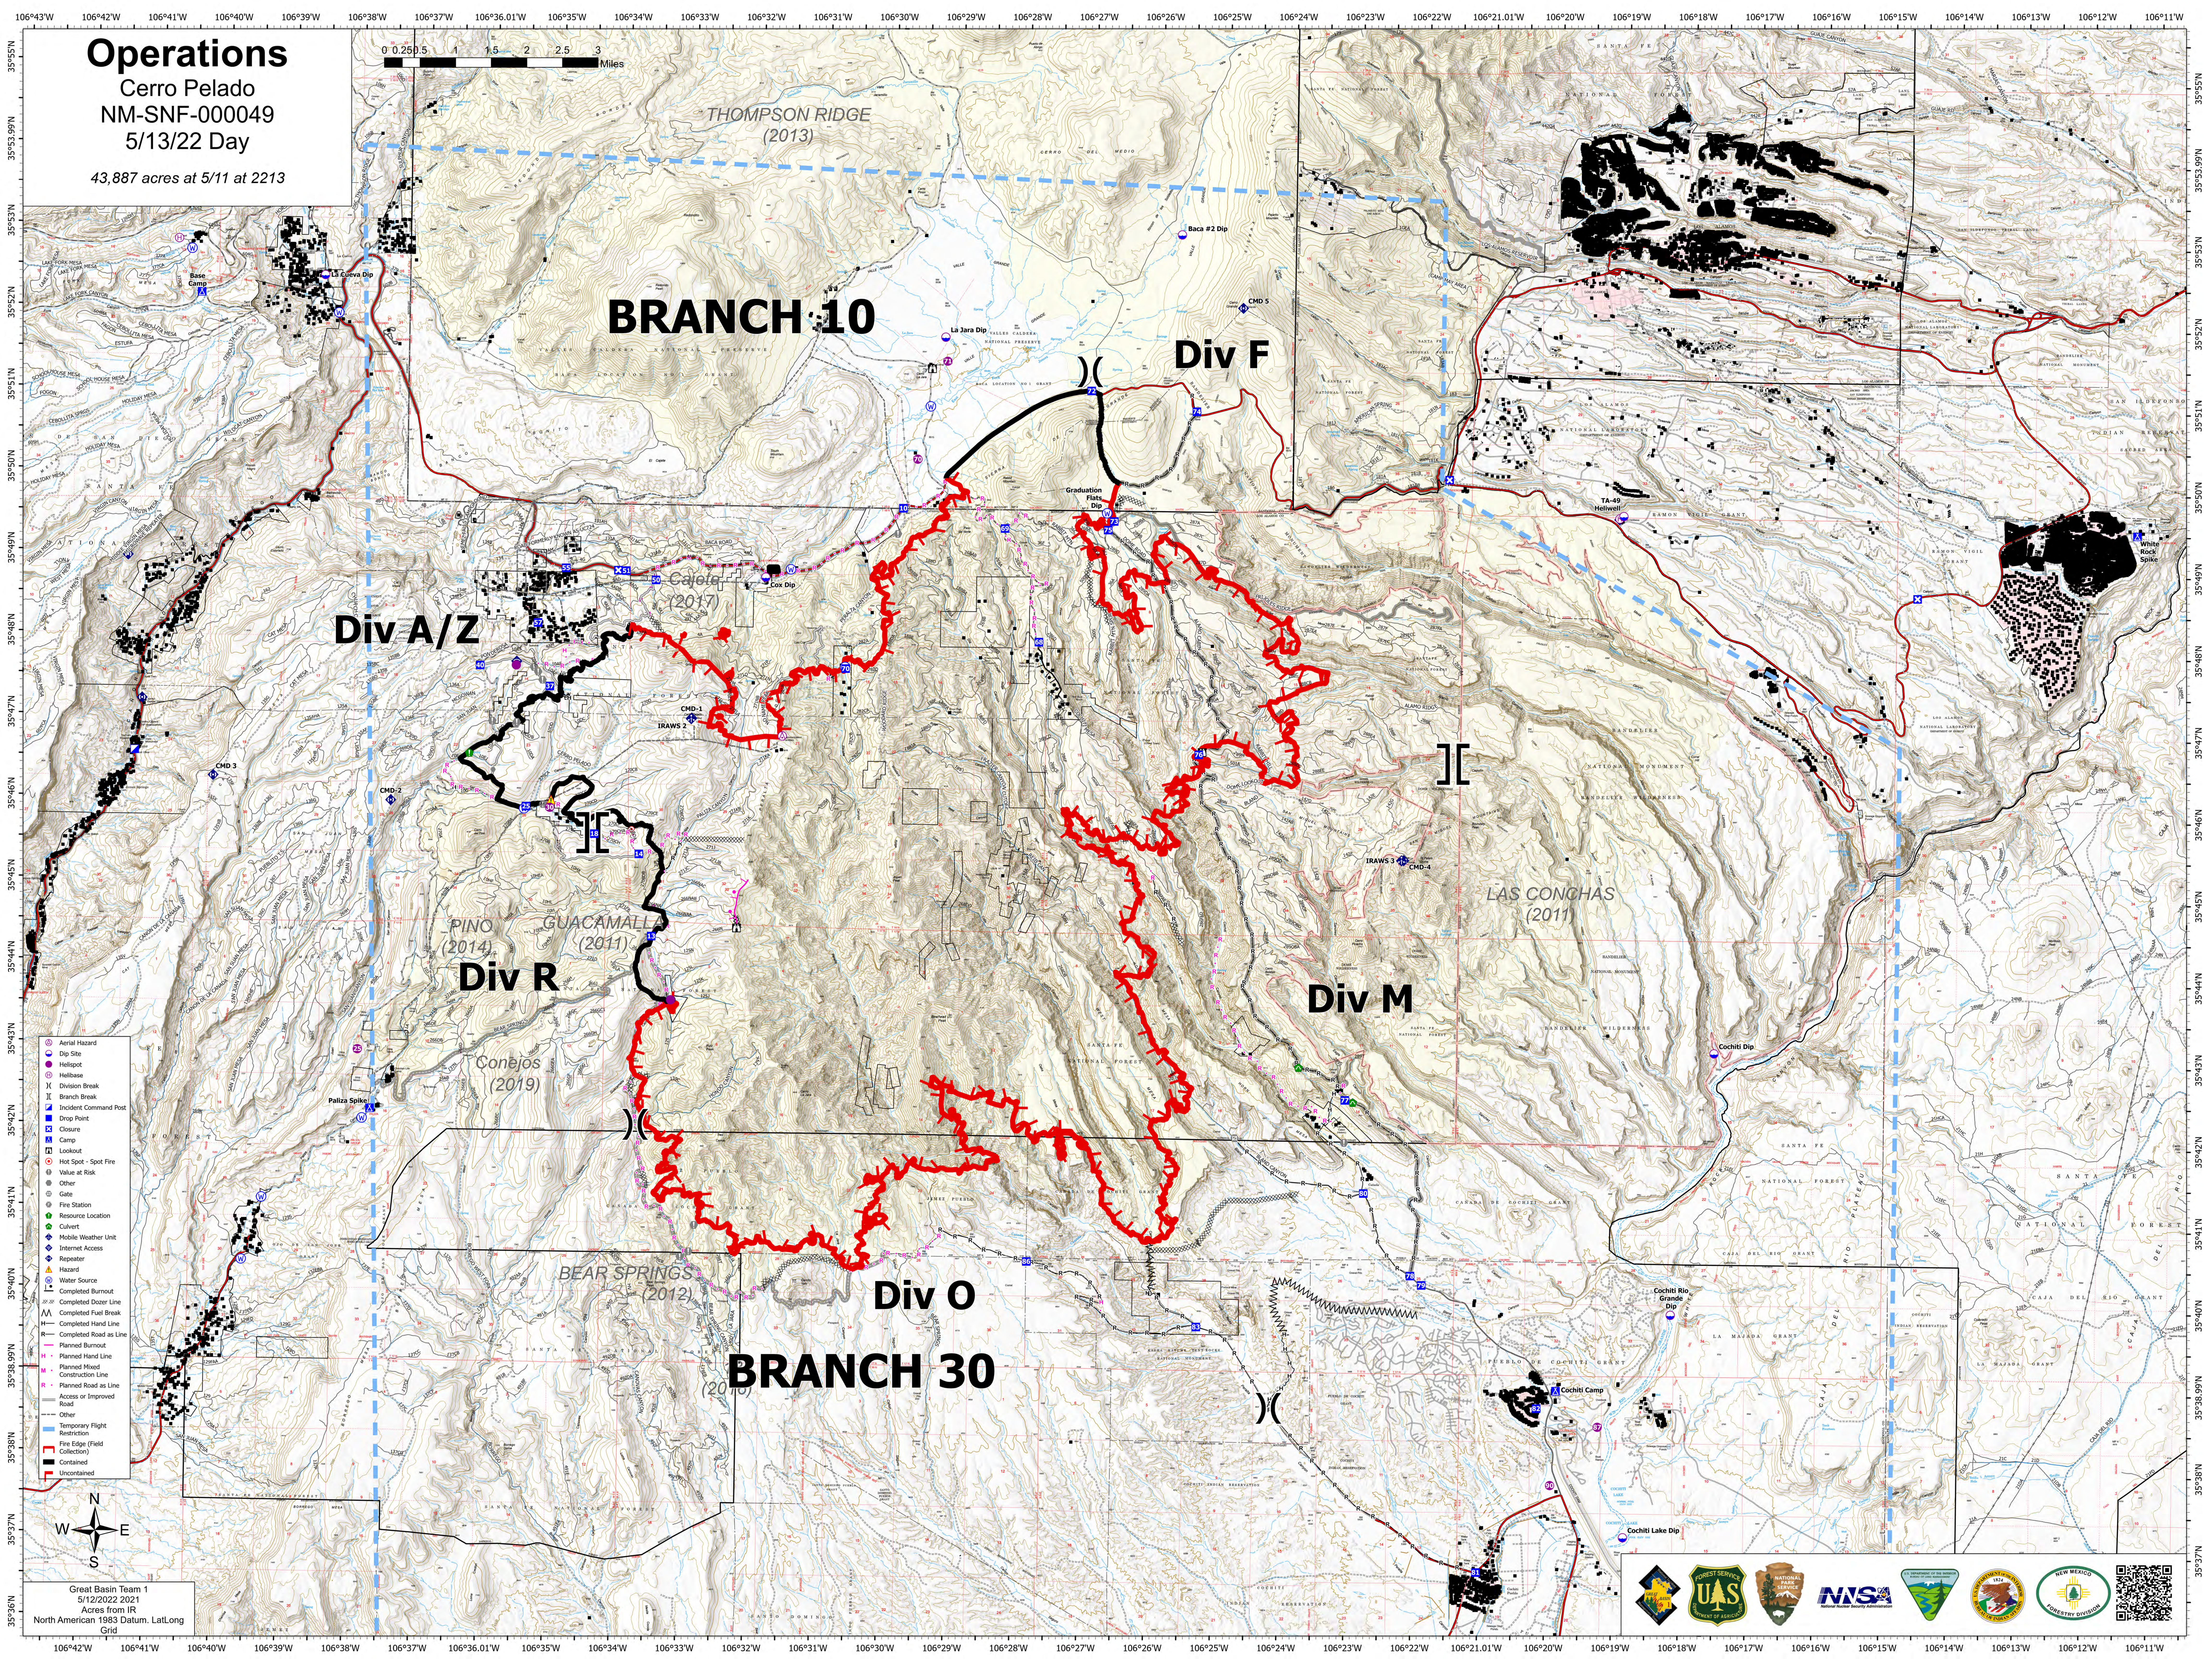

Operations

Cerro Pelado
NM-SNF-000049
5/13/22 Day
43,887 acres at 5/11 at 2213

Great Basin Team 1
5/12/2022 2021
Acres from IR
North American 1983 Datum, Lat/Long
Grid