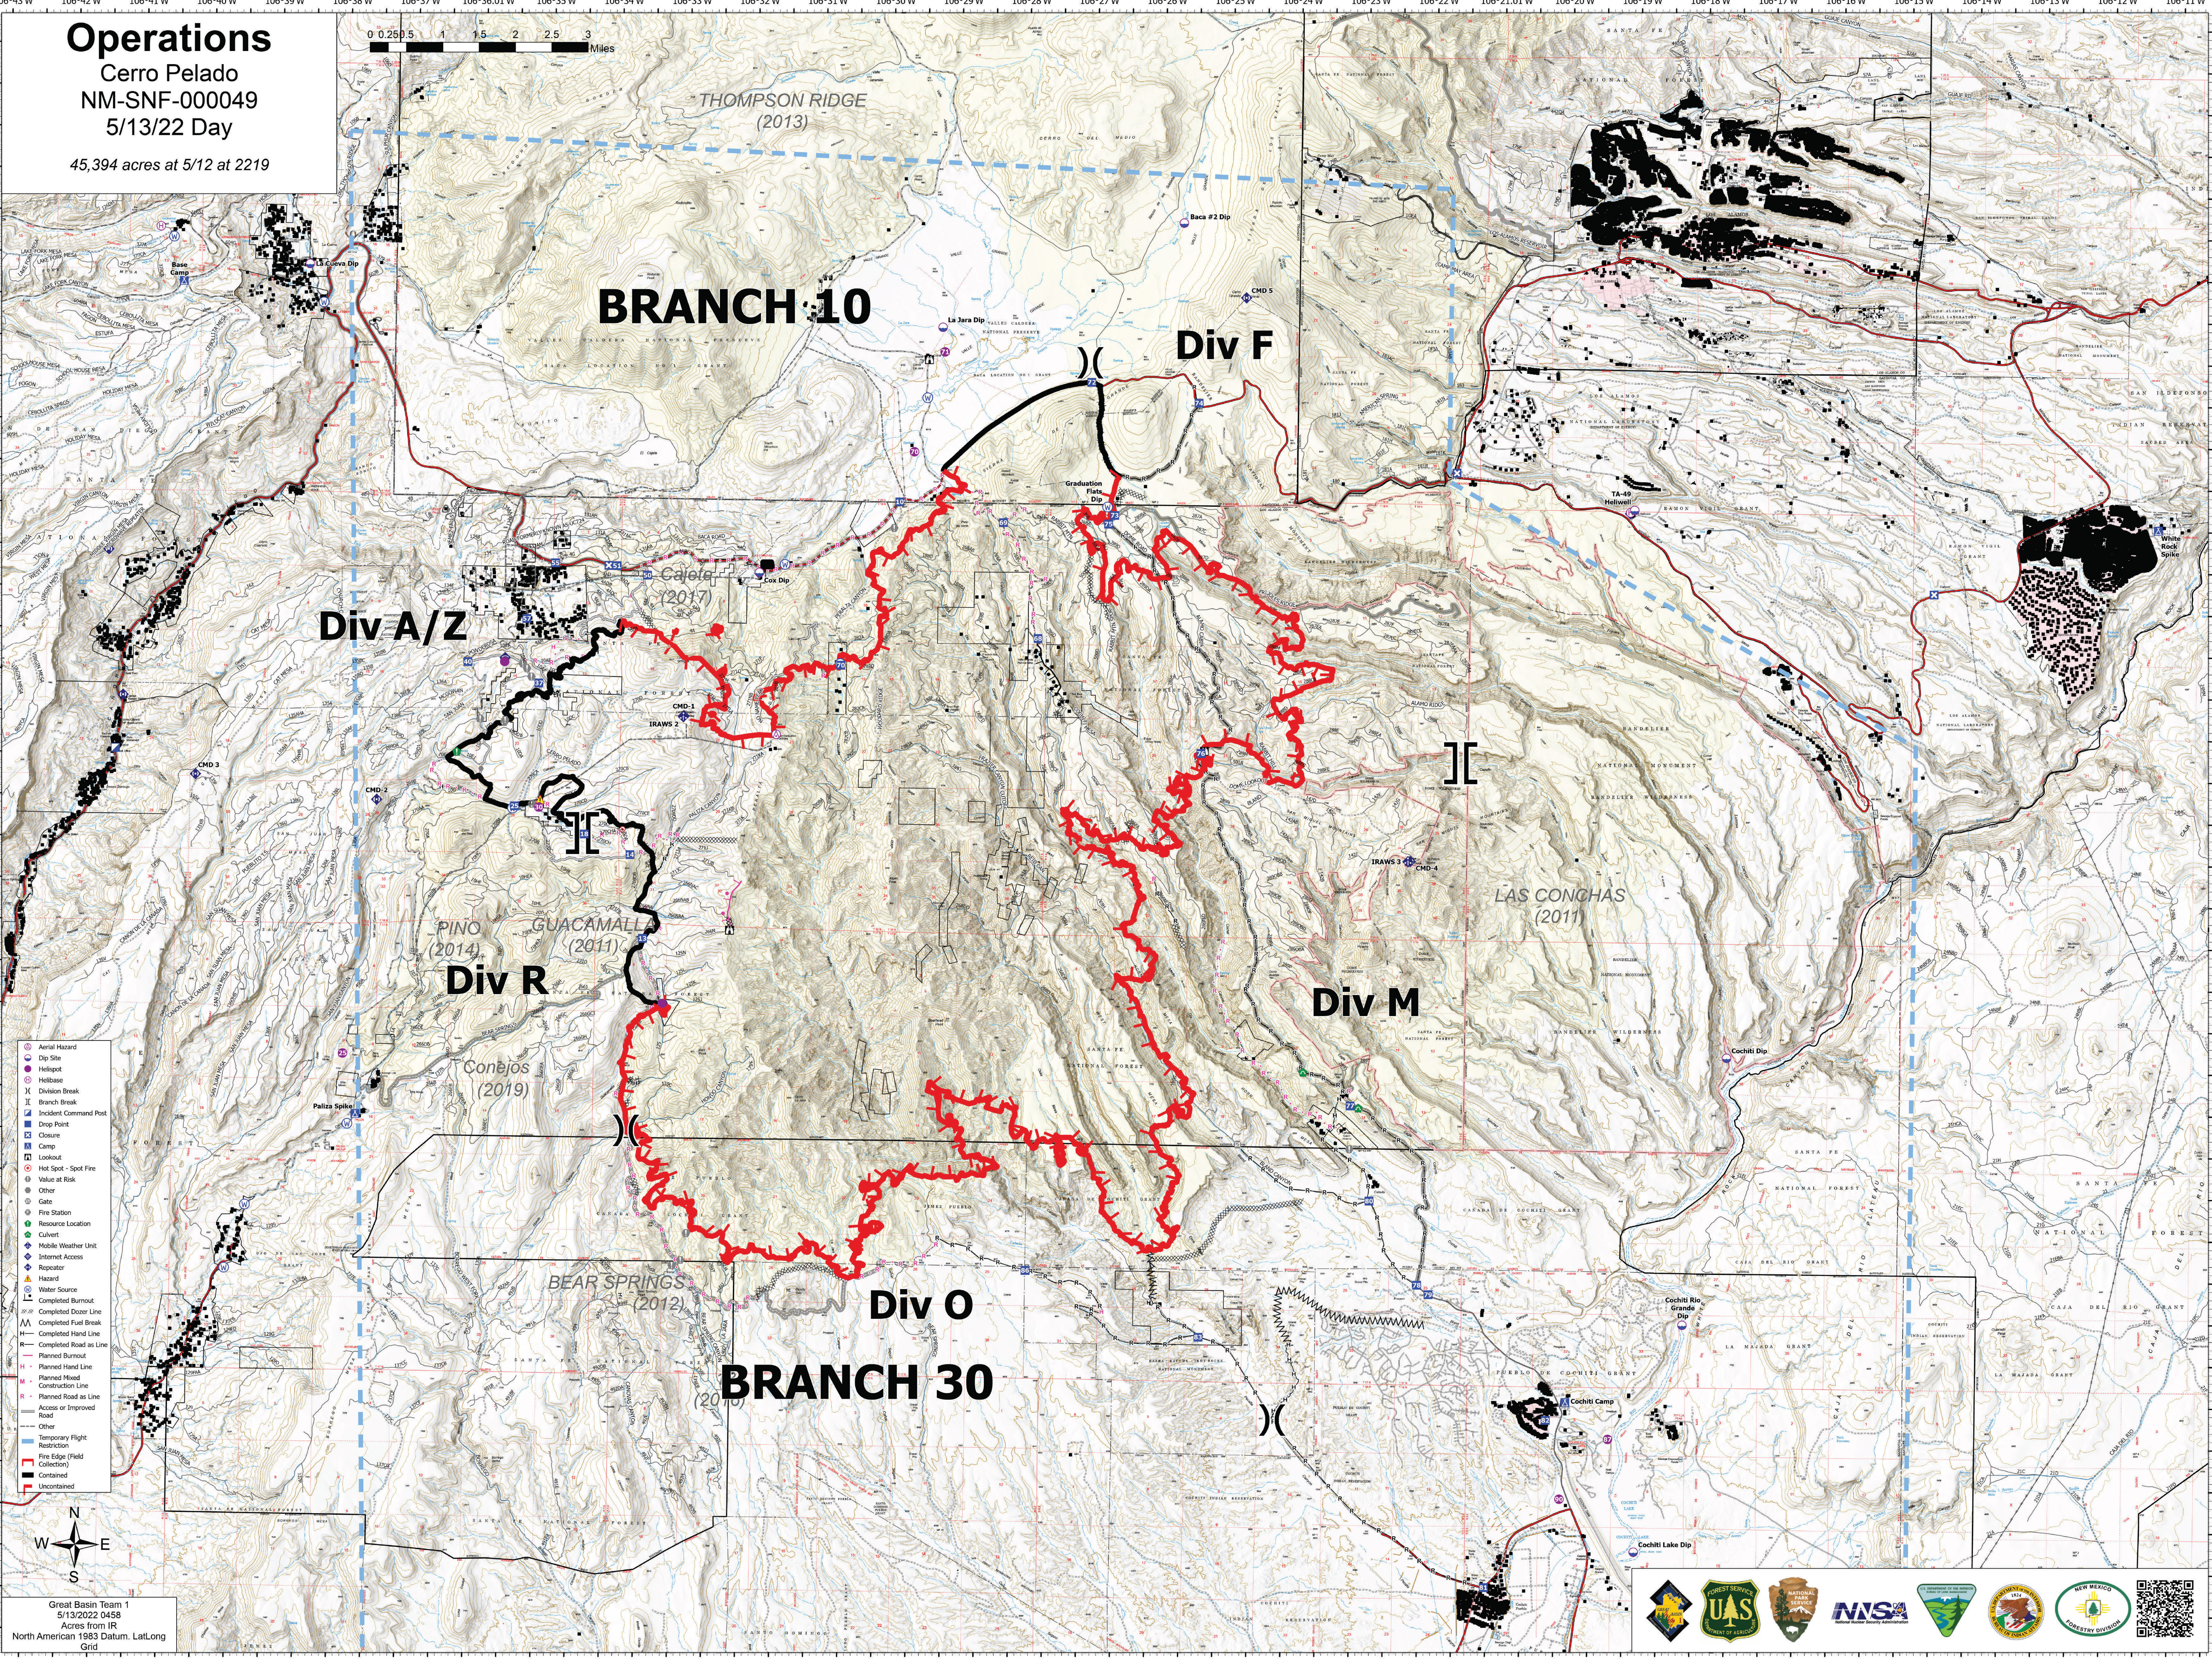

Operations

Cerro Pelado

NM-SNF-000049

5/13/22 Day

45,394 acres at 5/12 at 2219

BRANCH 10

Div F

Div A/Z

Div R

Div M

Div O

BRANCH 30

- Aerial Hazard
- Cap Site
- Helipad
- Helibase
- Division Break
- Branch Break
- Incident Command Post
- Drop Point
- Closure
- Contour
- Lockout
- Hot Spot - Spot Fire
- Value at Risk
- Other
- Gate
- Fire Station
- Resource Location
- Crew
- Mobile Weather Unit
- Internet Access
- Repeater
- Hazard
- Water Source
- Completed Burnout
- Completed Dozer Line
- Completed Fruit Break
- Completed Hand Line
- Completed Road as Line
- Planned Burnout
- Planned Hand Line
- Planned Mixed
- Construction Line
- Planned Road as Line
- Access or Improved Road
- Other
- Temporary Flight Restriction
- Fire Edge (Field Collection)
- Contained
- Uncontained

Great Basin Team 1
5/13/2022 0458
Acres from IR
North American 1983 Datum, Lat/Long
Grid