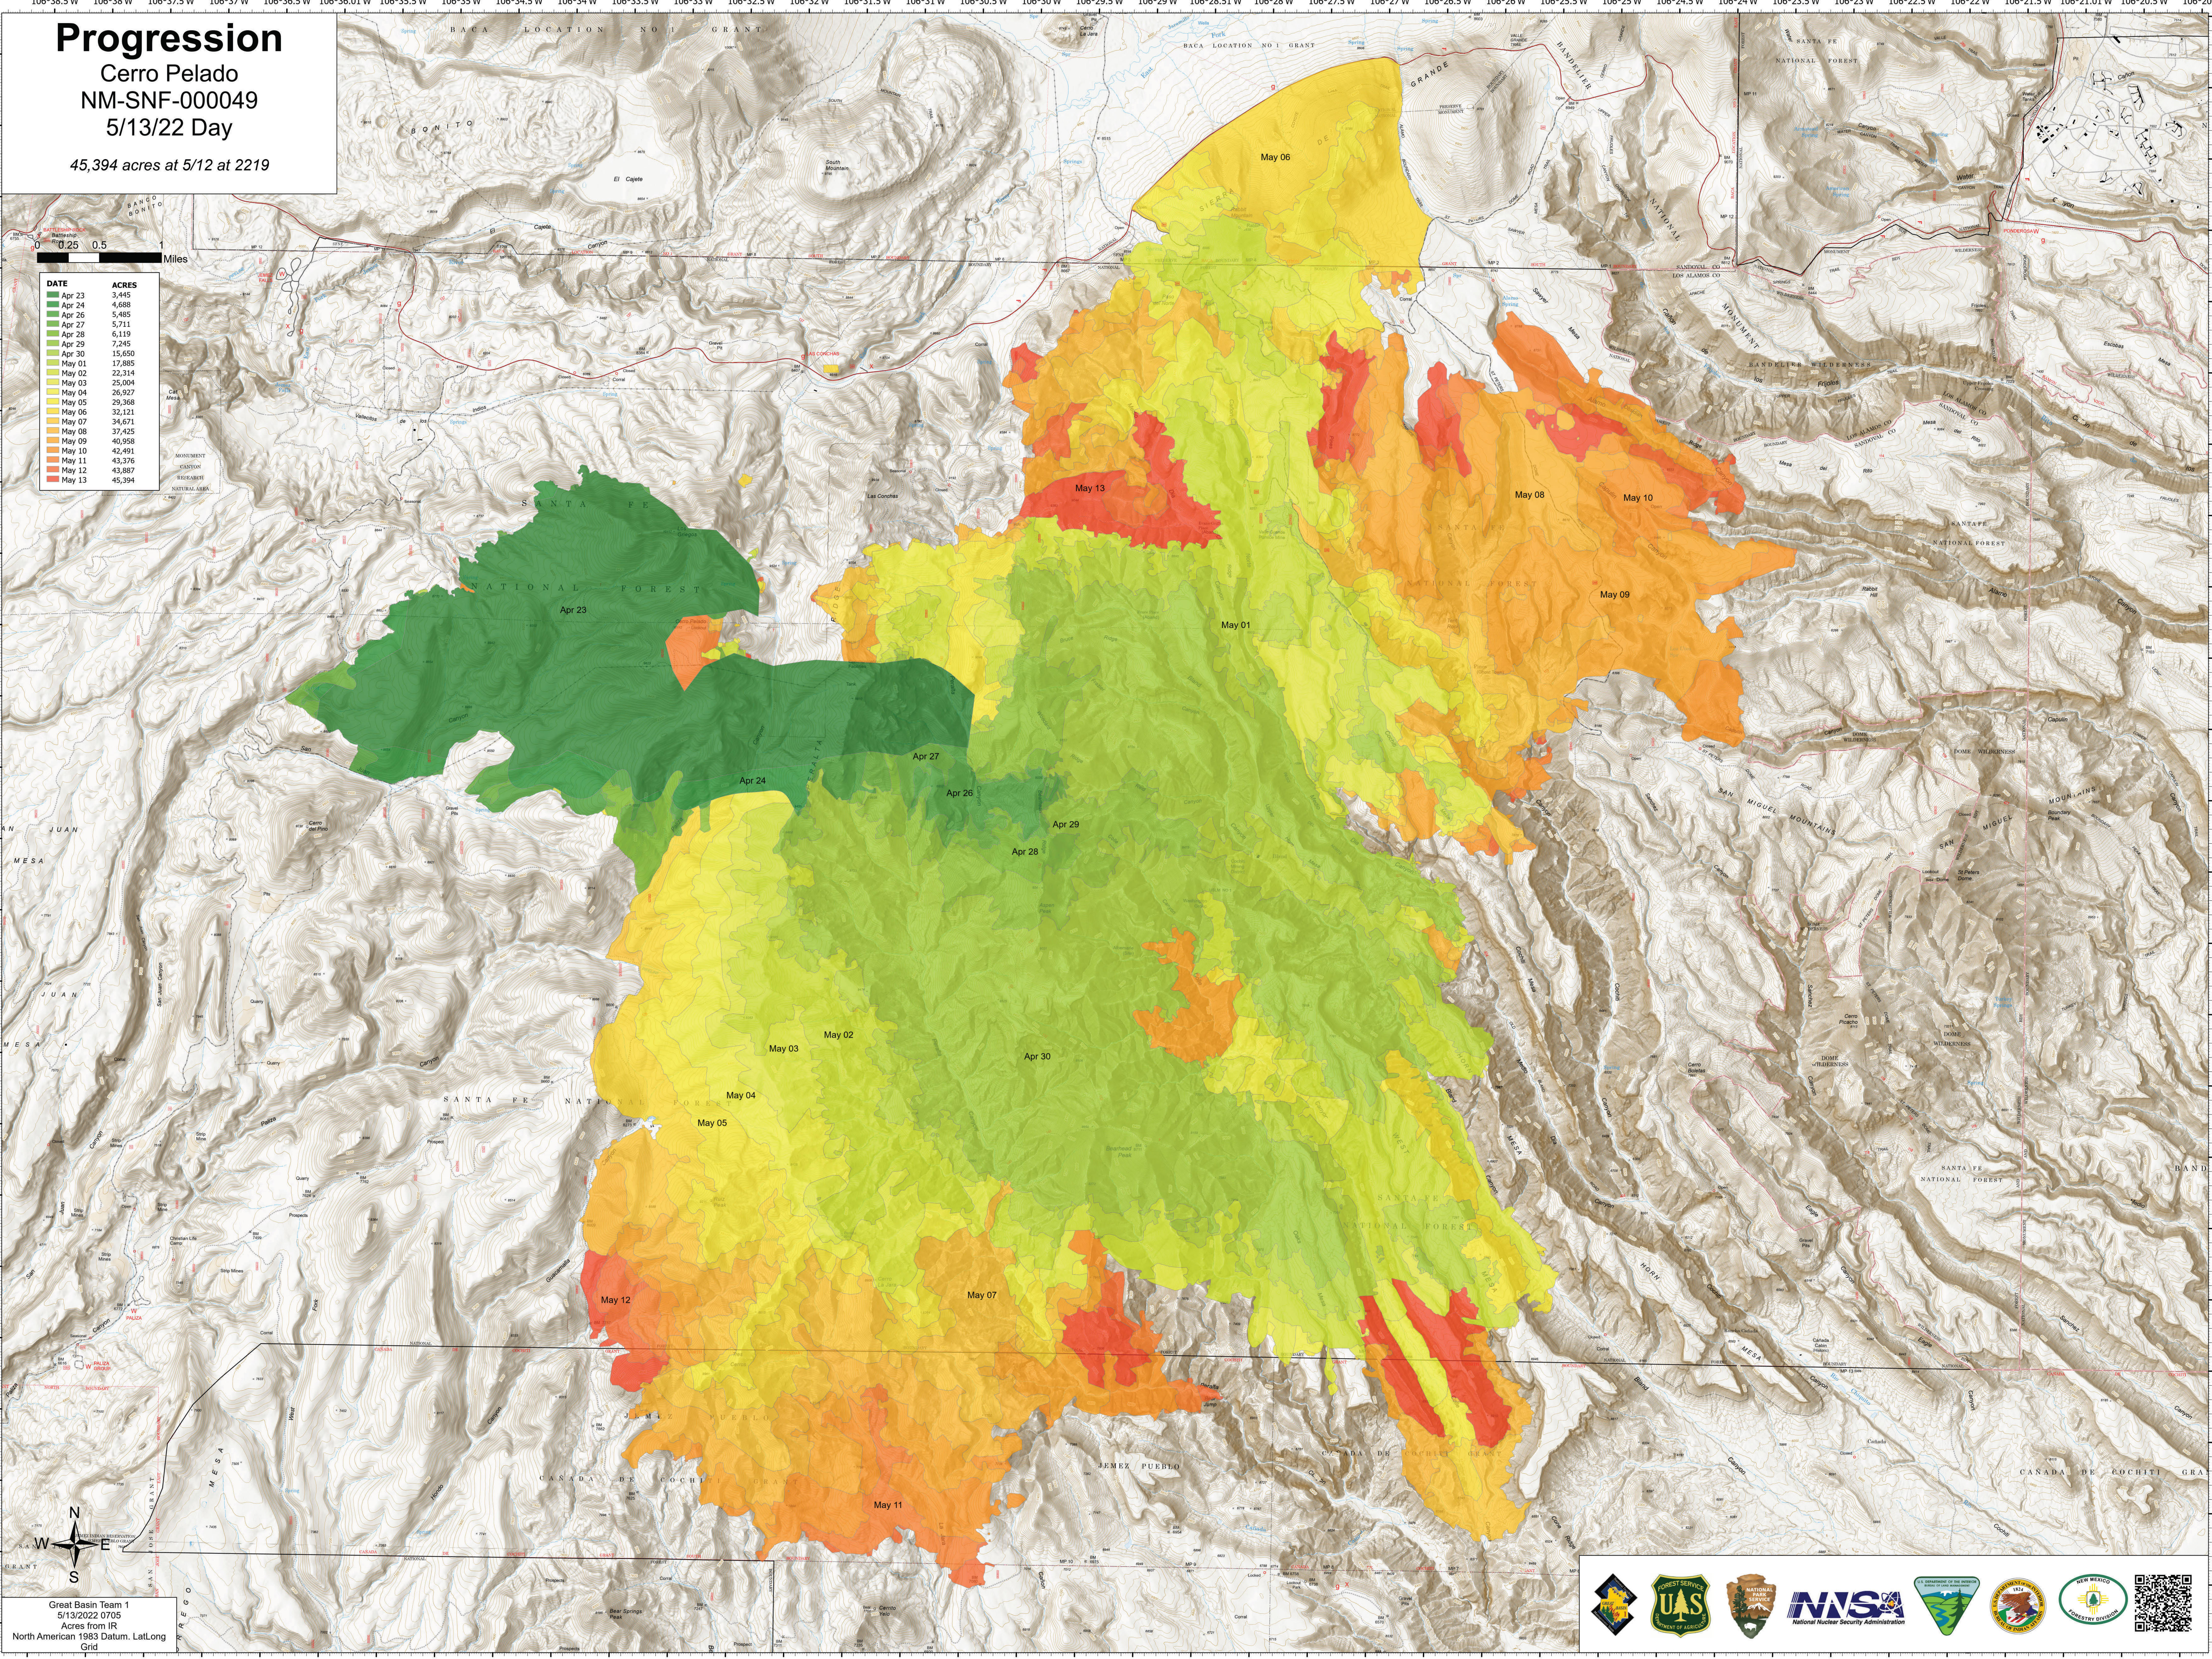

# Progression

Cerro Pelado  
NM-SNF-000049  
5/13/22 Day

45,394 acres at 5/12 at 2219

DATE	ACRES
Apr 23	3,445
Apr 24	4,688
Apr 26	5,485
Apr 27	5,711
Apr 28	6,119
Apr 29	7,245
Apr 30	15,650
May 01	17,985
May 02	22,314
May 03	25,004
May 04	26,927
May 05	29,308
May 06	32,121
May 07	34,671
May 08	37,425
May 09	40,958
May 10	42,491
May 11	43,376
May 12	43,887
May 13	45,394

Great Basin Team 1  
5/13/2022 0705  
Acres from IR  
North American 1983 Datum, Lat/Long  
Grid