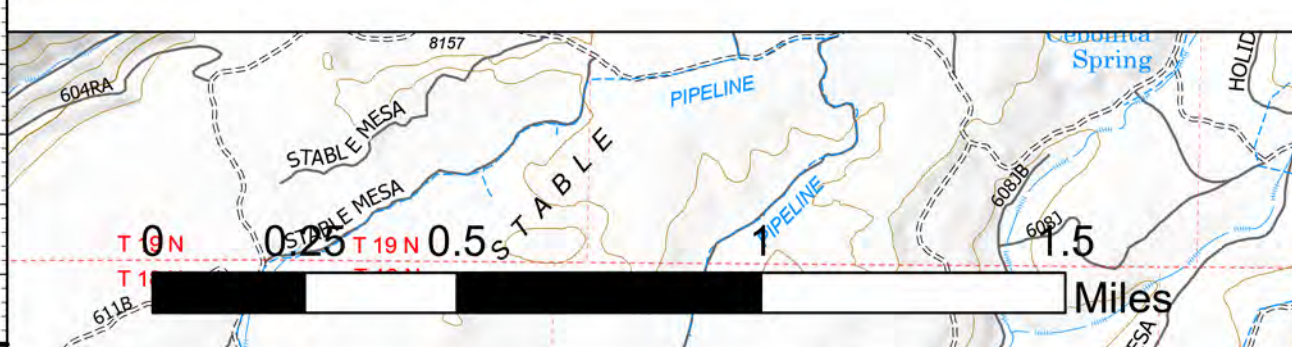

Div A/Z

Cerro Pelado
NM-SNF-000049
5/14/22 Night

45,591 acres at 5/13 at 2228

- Aerial Hazard
- Drop Site
- Division Break
- Branch Break
- Incident Command Post
- Drop Point
- Closure
- Camp
- Staging Area
- Lookout
- Hot Spot - Spot Fire
- Value at Risk
- Other
- Gate
- Fire Station
- Recreation Location
- Repair Point
- Hazard Tree
- Fence - Cut/Damaged
- Danger Truck
- Mobile Weather Unit
- Intersect Access
- Boundary
- Safety Zone
- Hazard
- Water Source
- Other
- Completed Hand Line
- Planned Burnout
- Planned Hand Line
- Planned Hand
- Construction Line
- Planned Road as Line
- Other
- Temporary Flight Restriction
- Fire Edge (Field Collection)
- Highway
- Road - Light Duty - Dirt
- Road - Light Duty - Gravel
- Road - Light Duty - Paved
- Road - Light Duty - Unimproved
- Unspecified Composition
- Road - Unimproved
- Safety Zone
- Roads, USFS
- Important Roads
- Other
- Completed Decker Line