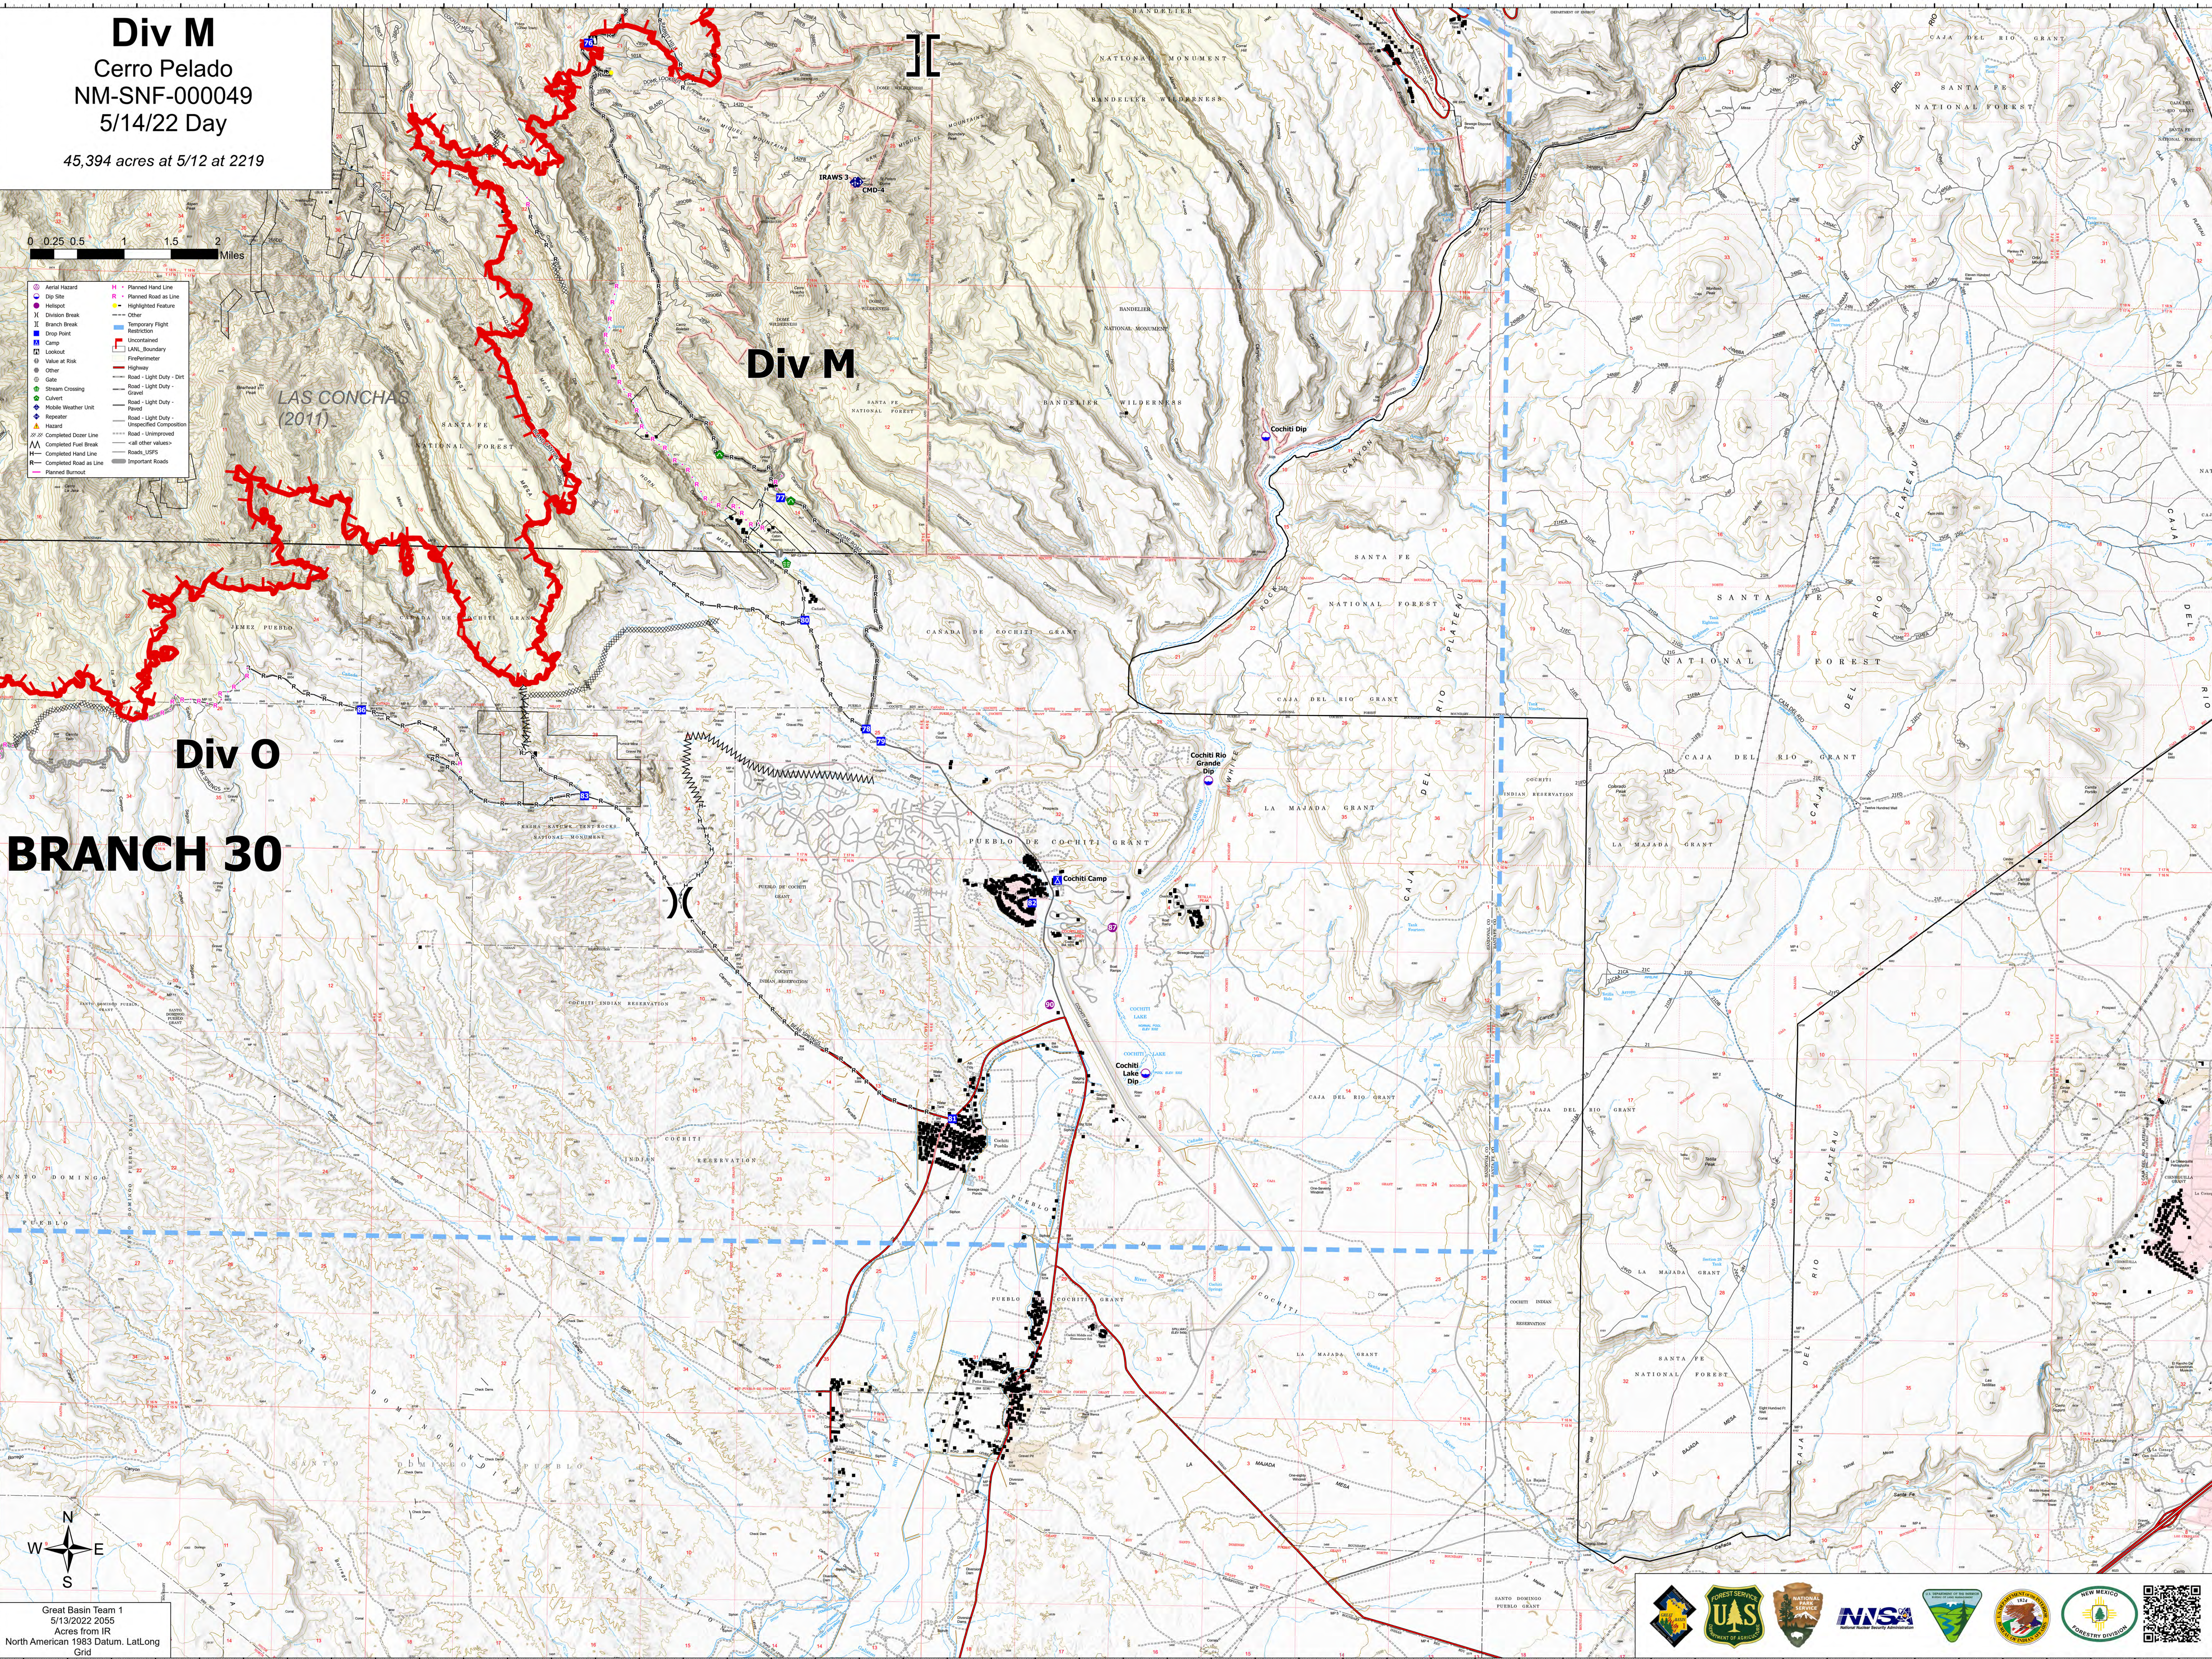

Div M

Cerro Pelado
NM-SNF-000049
5/14/22 Day

45,394 acres at 5/12 at 2219

Div O BRANCH 30

Great Basin Team 1
5/13/2022 2055
Acres from IR
North American 1983 Datum, Lat/Long
Grid