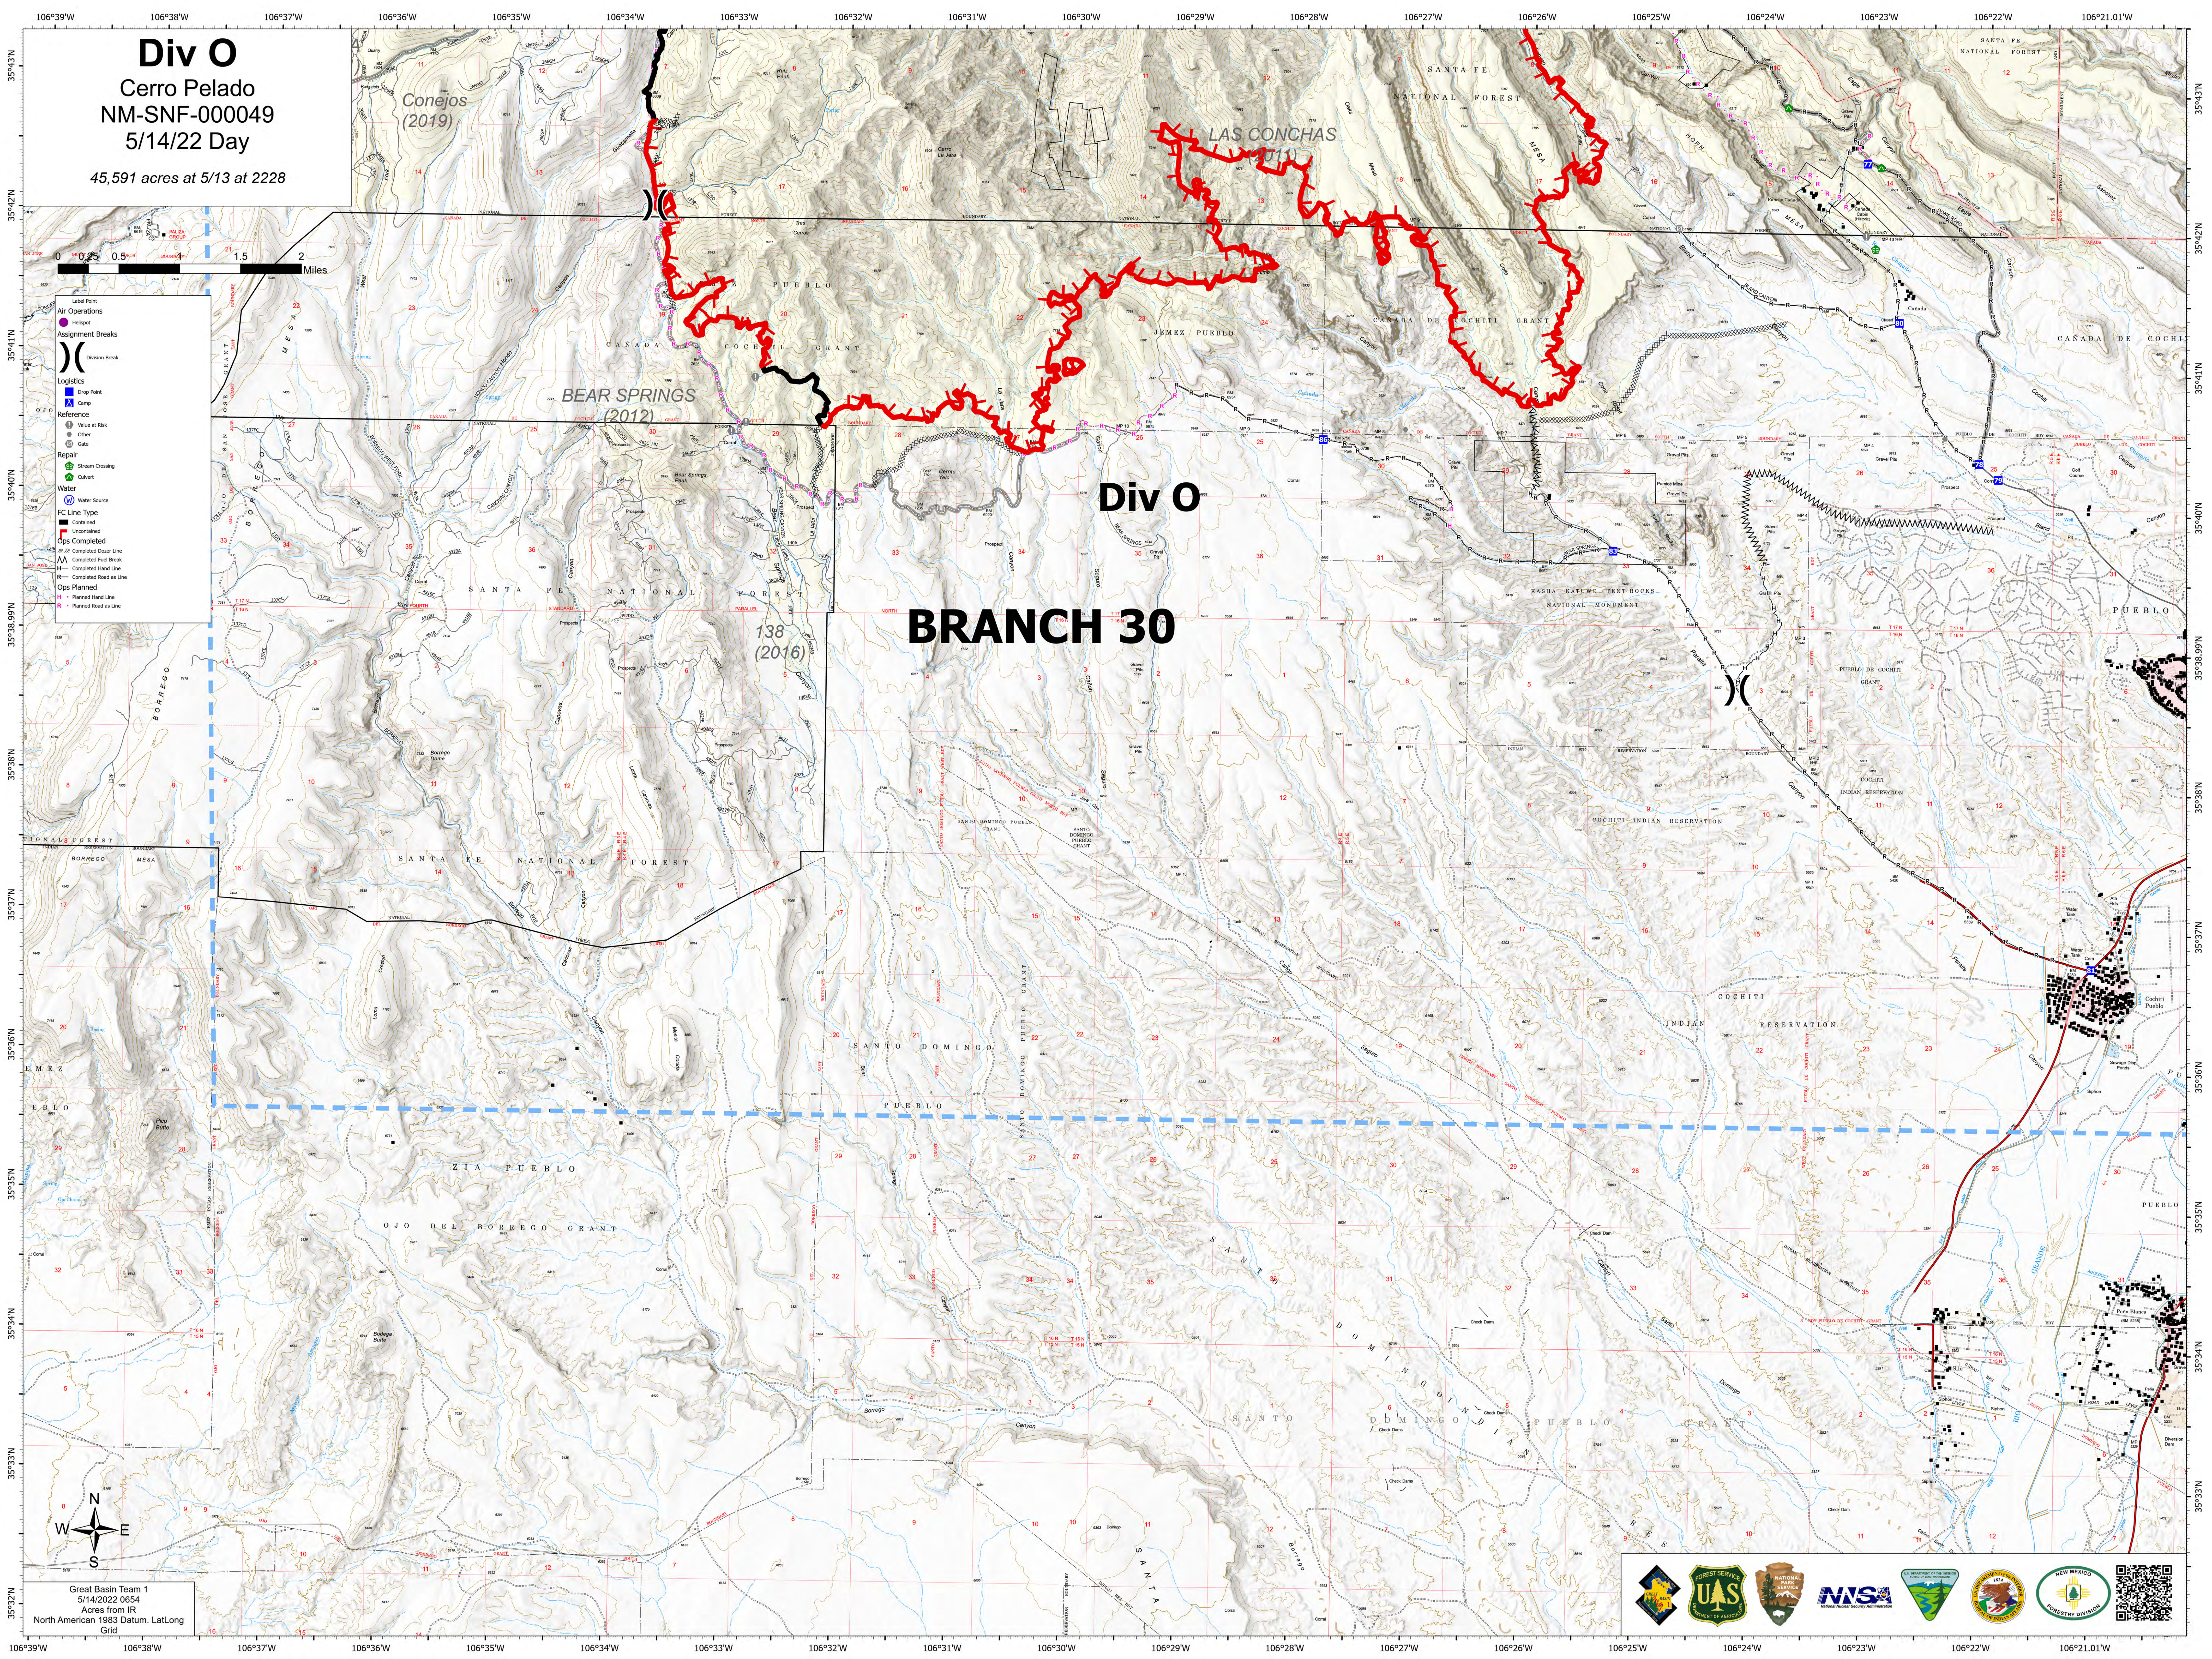

# Div O

Cerro Pelado  
NM-SNF-000049  
5/14/22 Day  
45,591 acres at 5/13 at 2228

**Label Point**

- Air Operations
- Assignment Breaks
- Logistics
- Reference
- Repair
- Water
- Ops Completed
- Ops Planned

**FC Line Type**

- Completed Fuel Break
- Completed Hand Line
- Completed Road as Line

**Ops Planned**

- Planned Hand Line
- Planned Road as Line

Great Basin Team 1  
5/14/2022 0654  
Acres from IR  
North American 1983 Datum, Lat,Long  
Grid

# Div O BRANCH 30

Conejos  
(2019)

LAS CONCHAS  
(2019)

BEAR SPRINGS  
(2012)

138  
(2016)